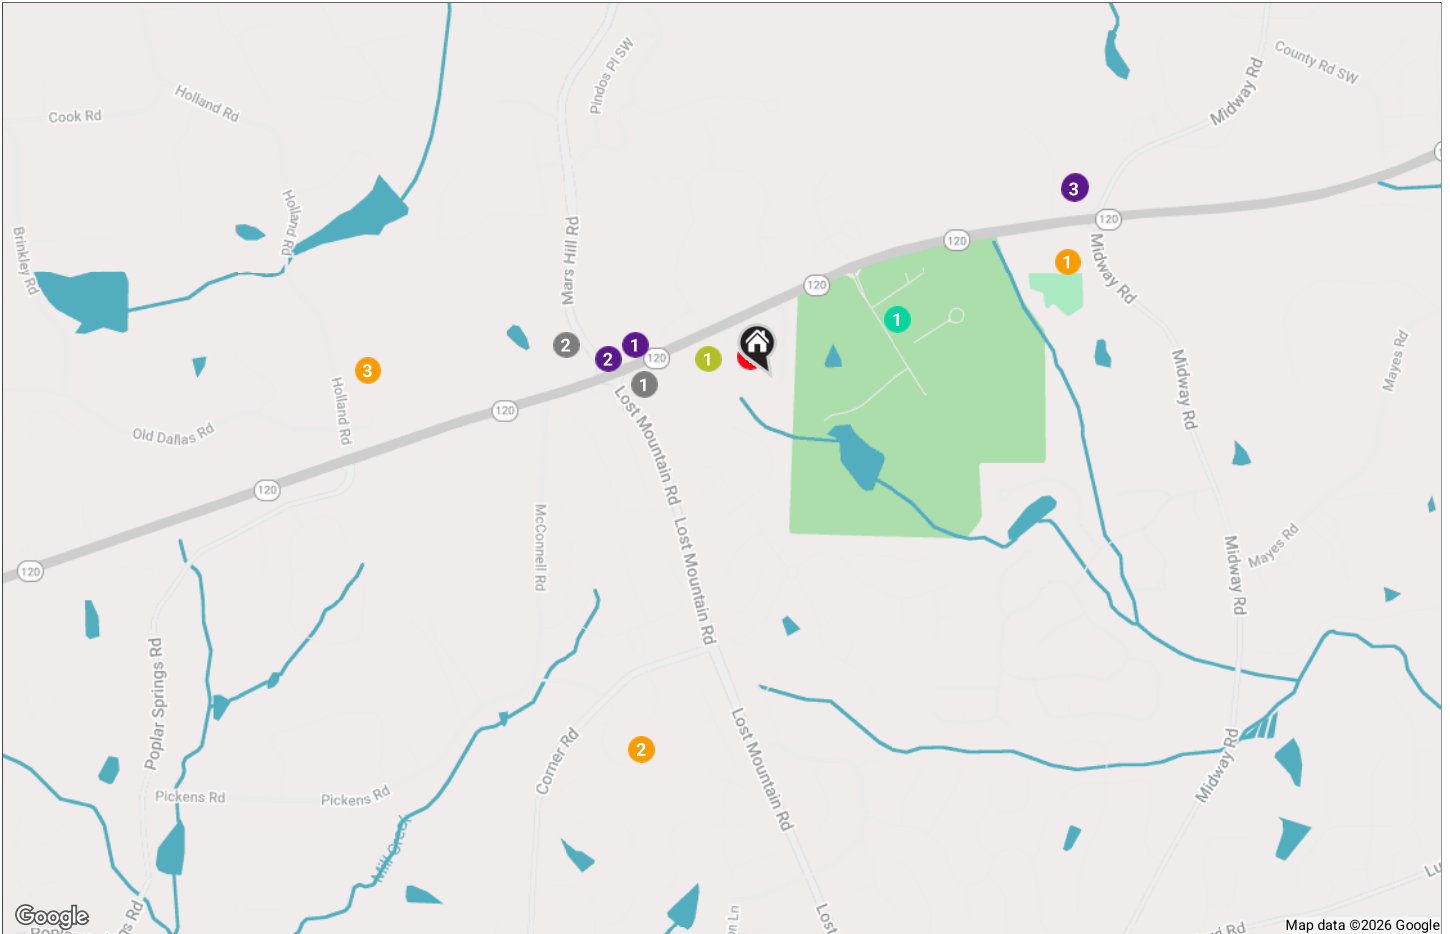

540 Mount Pk Dr, Powder Springs, GA 30127

RESTAURANTS

- 1 McDonald's
  5115 DALLAS HIGHWAY, 0.2 MI
- 2 Wendy's
  45 MARS HILL ROAD, 0.4 MI

GYM

- 1 MaxT3 Fitness Center
  5087 DALLAS HIGHWAY #100,
  0.1 MI

MEDICAL

- 1 L&D Medical Center
  5041 DALLAS HIGHWAY SUITE 103,
  0.1 MI

SCHOOLS

- 1 Midway Covenant Christian School
  4635 DALLAS HIGHWAY, 0.6 MI

- 2 Kemp Elementary School
  865 CORNER ROAD, 0.8 MI

- 3 Lost Mountain Baptist Preschool
  5400 OLD DALLAS ROAD, 0.8 MI

PARKS

- 1 Lost Mountain Park
  4845 DALLAS HIGHWAY, 0.3 MI

SERVICES

- 1 Chase Bank
  5096 DALLAS HIGHWAY, 0.3 MI

- 2 United Community
  5100 DALLAS HIGHWAY, 0.3 MI

- 3 Cobb County Police Precinct 5
  4640 DALLAS HIGHWAY, 0.7 MI

- 4 Cobb County Fire Station 13
  4640 DALLAS HIGHWAY, 0.7 MI

Amy Mollohan

OFFICE: 404.480.8805
MOBILE: 678.570.0550
amymollohan@ansleyre.com