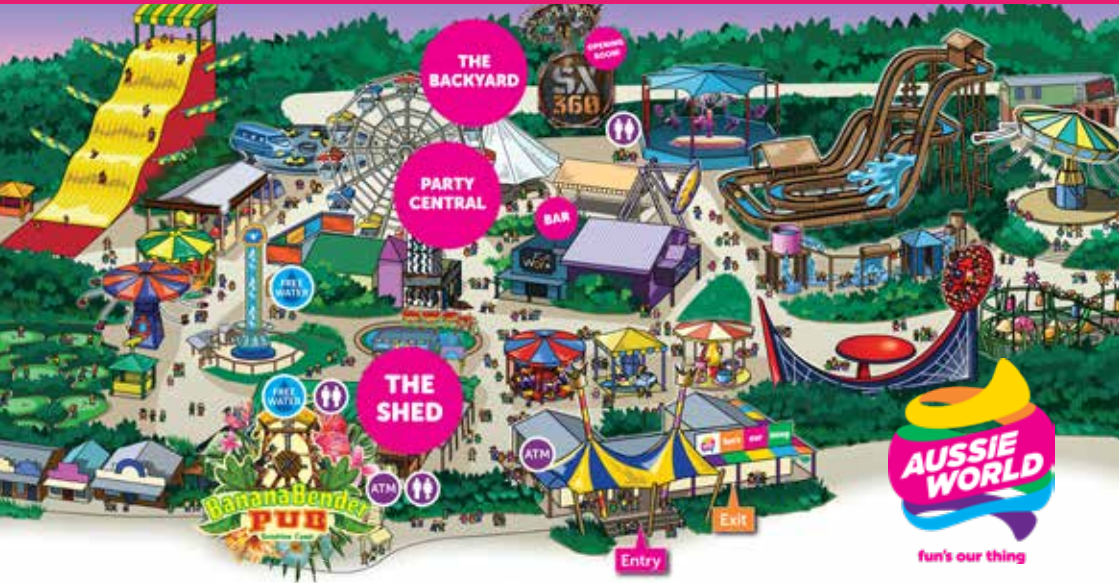

# EVENT GUIDE

QLD POLICE  
MARCHING BAND  
THROUGH THE  
PARK

## THE SHED

6PM TO  
MIDNIGHT

SPECIAL  
APPEARANCE  
FROM THE  
78ERS

Drag Shows - 6pm to MIDNIGHT

DJ Sandi Hotrod - 8pm to MIDNIGHT

Burlesque Shows - 8pm to MIDNIGHT

Tiggy V & Destiny's Plan - 8pm to MIDNIGHT

## BACKYARD MARKETS

4PM TO 10PM

fun's our thing

**HOSTED BY**

**MISS LADY SAINT DIVA**  
**MISS SYNTHETIQUE**  
**PAUL WHEELER**

### FOOD VENDORS

Nooks & Cooks  
 Dagwood Guy  
 BBQ and Beer Roadshow