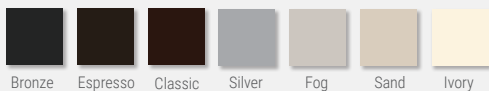

### NEW FINISH OPTION!

Standard Finishes  
(Matching interior & exterior)

White Tan

Painted Exterior Finishes  
(White interior only)

Bronze Espresso Classic Brown Silver Fog Sand Ivory

**NEW!** Capstock Finish  
(Matching interior & exterior)

Black

- Contemporary style
- Narrow frame with even sightlines
- Redesigned modern SmartTouch® lock
- New black finish option with matching hardware
- Full Lifetime Warranty with optional Glass Breakage Coverage