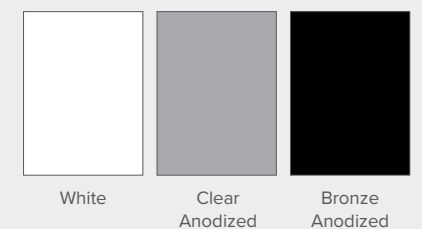

Standard Aluminum Finishes

Colors shown are approximate due to printing limitations. Anodized coatings and painted finishes help to prevent against rusting, pitting and corroding.

Aluminum Series Patio Doors

Sliding Door Hardware

- Available with or without keyed option
- D handle available for Standard Aluminum will complement frame color
- Thermally Improved D handle available in Black only (shown below)

INTERIOR STANDARD SLIDING DOOR HANDLE

EXTERIOR STANDARD SLIDING DOOR HANDLE

INTERIOR THERMALLY IMPROVED SLIDING DOOR HANDLE BLACK ONLY

EXTERIOR THERMALLY IMPROVED SLIDING DOOR HANDLE BLACK ONLY

Standard Hardware Finishes