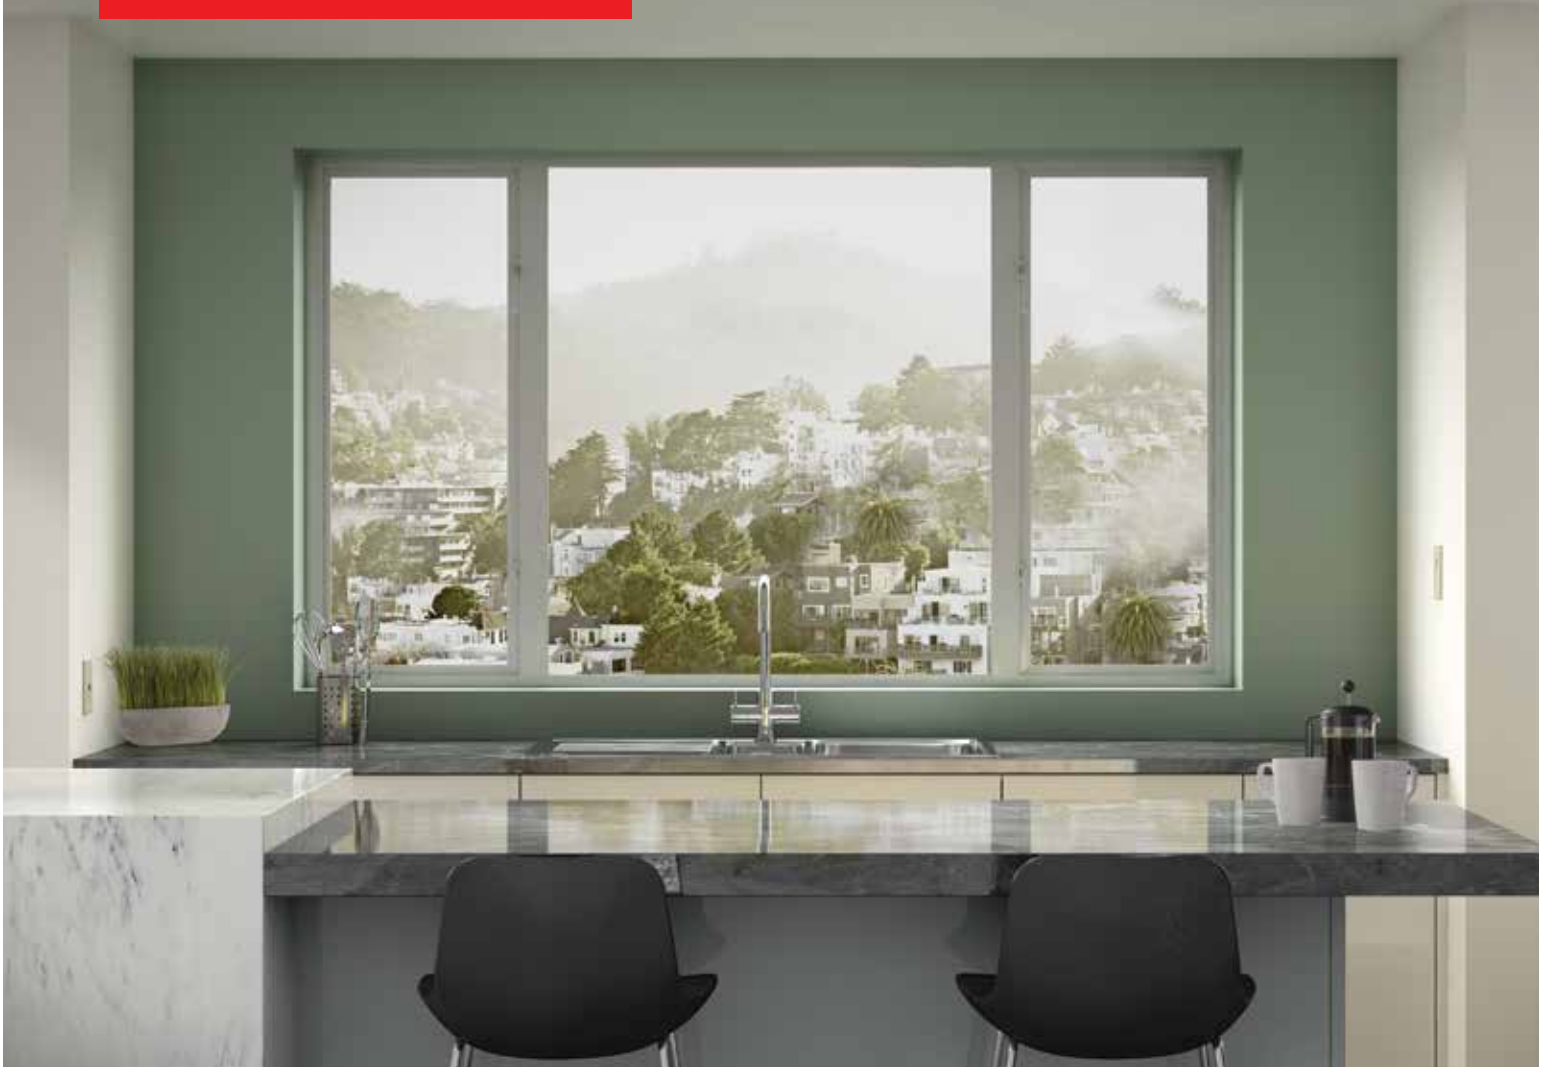

For more information including technical specifications and reviews, visit

MILGARD.COM/ALUMINUM

SunCoat® and EdgeGard® are trademarks of Milgard Manufacturing, Inc.

Milgard Aluminum Series windows and doors meet criteria for structural integrity and reliable performance established by the American Architectural Manufacturers Association (AAMA). Consult your Milgard representative for specific test information.

ALUM-0120 © 2020 Milgard Manufacturing, Inc.