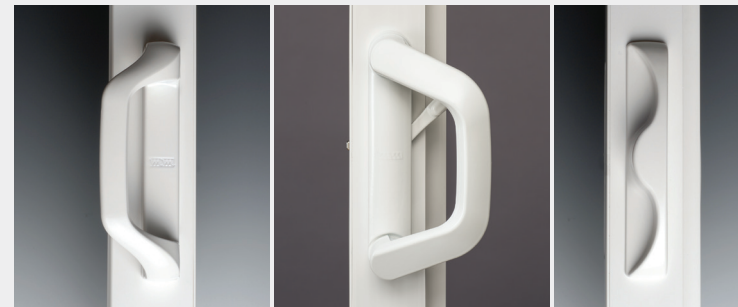

D HANDLE, WHITE

EXTERIOR SLIDING HANDLE, WHITE

Choose Your Door Hardware

Sliding Door Hardware

STANDARD INTERIOR OPTIONS

- SmartTouch® Lock available in white, tan
- D handle available in white, tan

STANDARD EXTERIOR OPTIONS

- Exterior handle color will compliment door frame color selection
- Exterior handle can come either keyed, or unkeyed

DECORATIVE UPGRADE OPTIONS *(interior only)*

- Decorative interior handle upgrade options include oil rubbed bronze, brushed chrome, and satin nickel

SMARTTOUCH BOLT

- Available for all Tuscan Series sliding door configurations

SMARTTOUCH HANDLE, WHITE