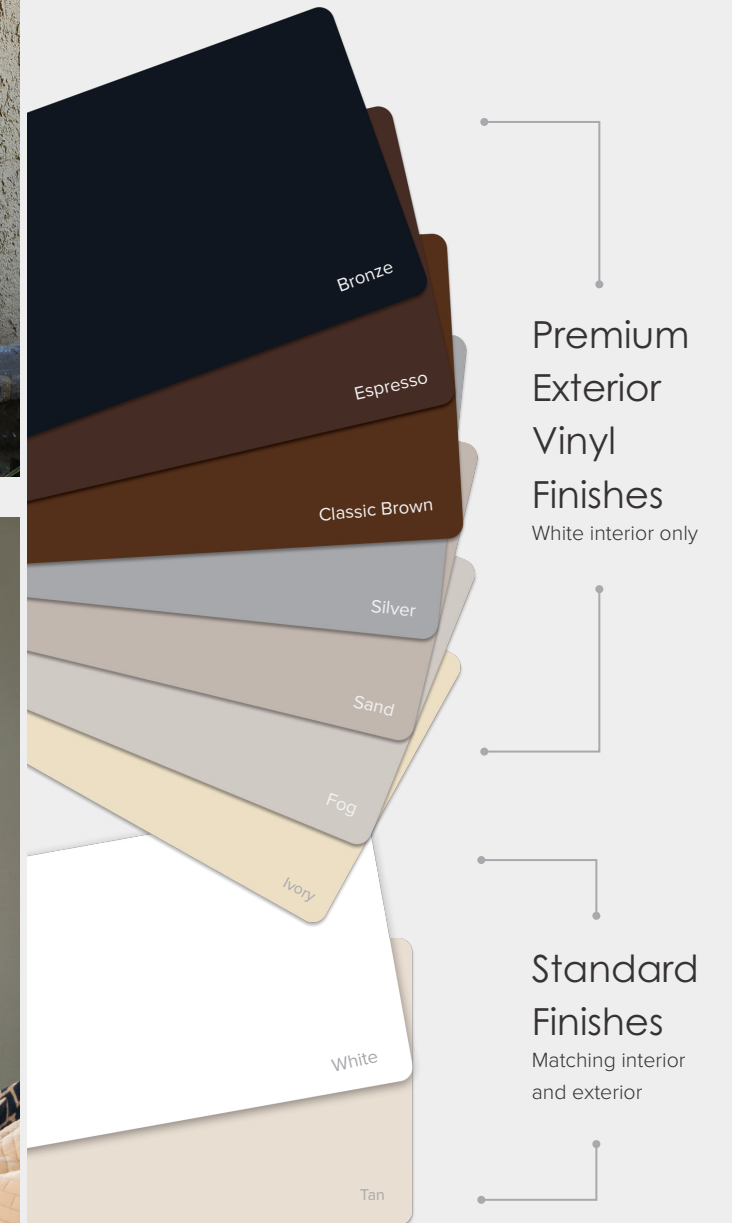

### SECURITYMAX™ PACKAGE

Includes a multi-point locking system paired with the SmartTouch Bolt. The lock is activated with a single motion of the handle which engages four locking points and secures the door in the top frame and bottom track. This provides five points of security on your patio door.\*\*

# Make a Statement with Color

Premium Exterior Vinyl Finishes  
White interior only

Standard Finishes  
Matching interior and exterior

Colors shown are approximate. Visit your local Milgard Certified Dealer to see accurate paint samples.