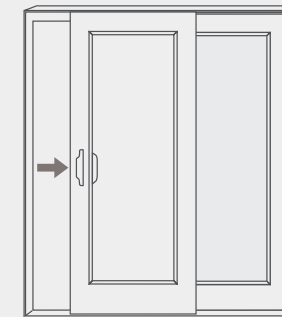

Sliding Doors

- Available in standard or French rail to reflect your style
- High quality rollers that allow for effortless operation and adjustment of door panels
- Innovative SmartTouch® door handle to open & close easily

OPTIONS

- SmartTouch Bolt locking and venting system
- Durable aluminum blinds between the glass to control light and privacy *(Not available in all sizes)*
- ADA handle or exterior keyed lock
- Choose from standard or premium screen frame and standard or PureView® screen mesh for enhanced visibility
- Retractable screen also available *(Not available in all sizes)*

SIZING *(Sizes can vary by location)*

1 Panel:	Min 2'6" x 6'8"	Max 5'0" x 8'0" (fixed)
2 Panel:	Min 5'0" x 6'8"	Max 10'0" x 8'0"
3 Panel:	Min 9'0" x 6'8"	Max 12'0" x 8'0"
4 Panel:	Min 10'0" x 6'8"	Max 16'0" x 8'0"

HARDWARE

Standard and decorative upgrade options available