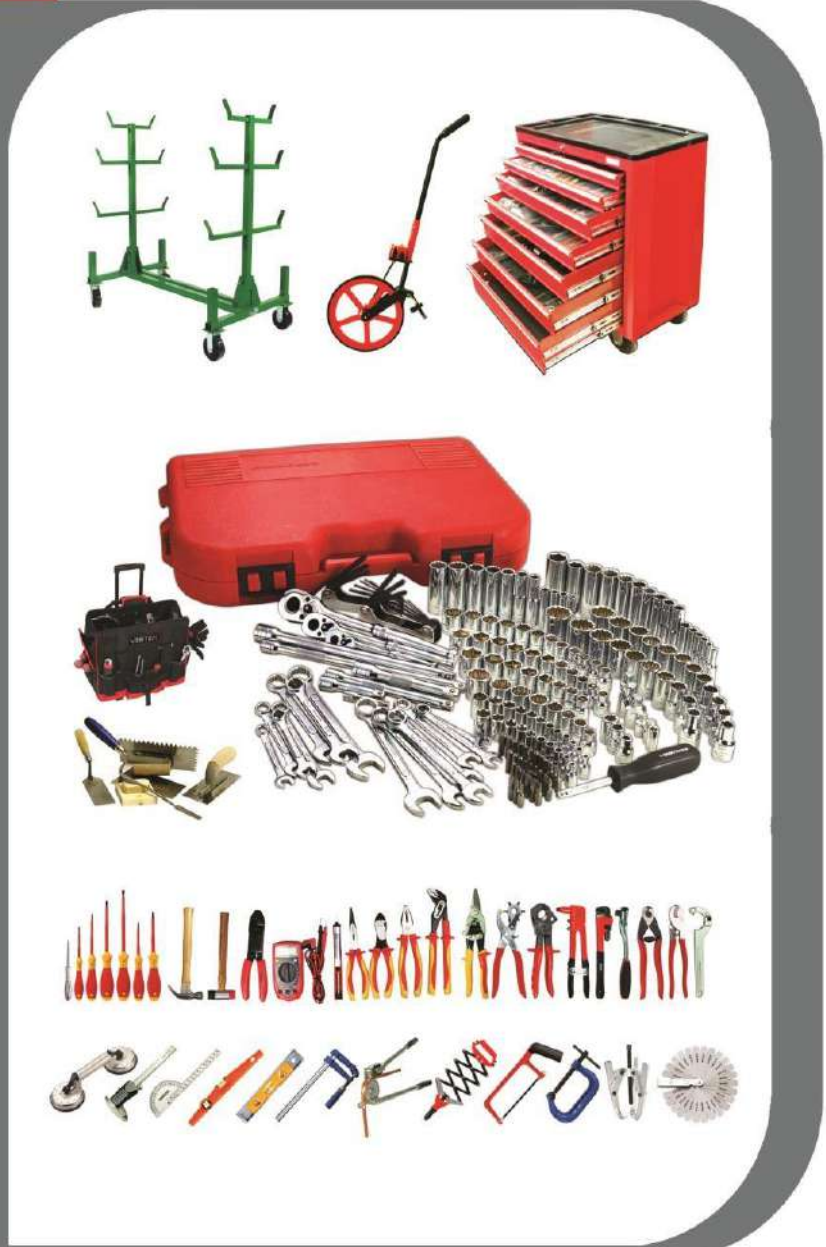

ELECTRICAL

Our Products

FASTENERS

Bolts, Nut & Washer
Anchors & Rivets
Screws & Nails
Pins & Hooks
Thread Insert
Retaining Rings
Key Stock & Staples
Pacers & Standoffs

Body Repair Kits
Body Alignment Sets
Cable Puller
Car Creeper
Air Compressor
Shop Press
Parts Washer
Cranes & Engine Leveler
Shop Press & Parts Washer
Bench Vice & Jack Stand
Garage Jack & Air Service Jack
Transmission Jacks
Telescopic Bottle Jacks
Hydraulic Bottle Jacks
Hydraulic Lifting Tables
Hydraulic Pipe Benders
Hydraulic Trolley Jacks
Air Hydraulic Bottle Jacks
Air Hydraulic Trolley Jacks
High Lift Transmission Jacks
Grease Bucket & Fluid Extractor
Fuel Injector Tester & Cleaner

GARAGE EQUIPMENTS

HAND TOOLS

Files, Vises & Pliers
Sockets & Benders
Clamps & Wrenches
Communications Tools
Conduit, Wire & Pipe Storage
Crimping Tools & Cutting Tools
Drywall & Plastering Tools
Hammers & Striking Tools
Hand Saws & Sawhorses
Electrical Tools & Hand Tool Kits
Inspection & Retrieving Tools
Masonry, Concrete & Tile Tools
Measuring & Layout Tools
Plumbing Tools & Equipment
Marking Tools & Prying Tools
Pullers & Separators
Punches, Chisels & Hand Drills
Replacement Parts
Screwdrivers & Nut drivers
Specialty Safety Tools
Staplers, Trackers & Accessories
Tool Storage & Transfer Tanks