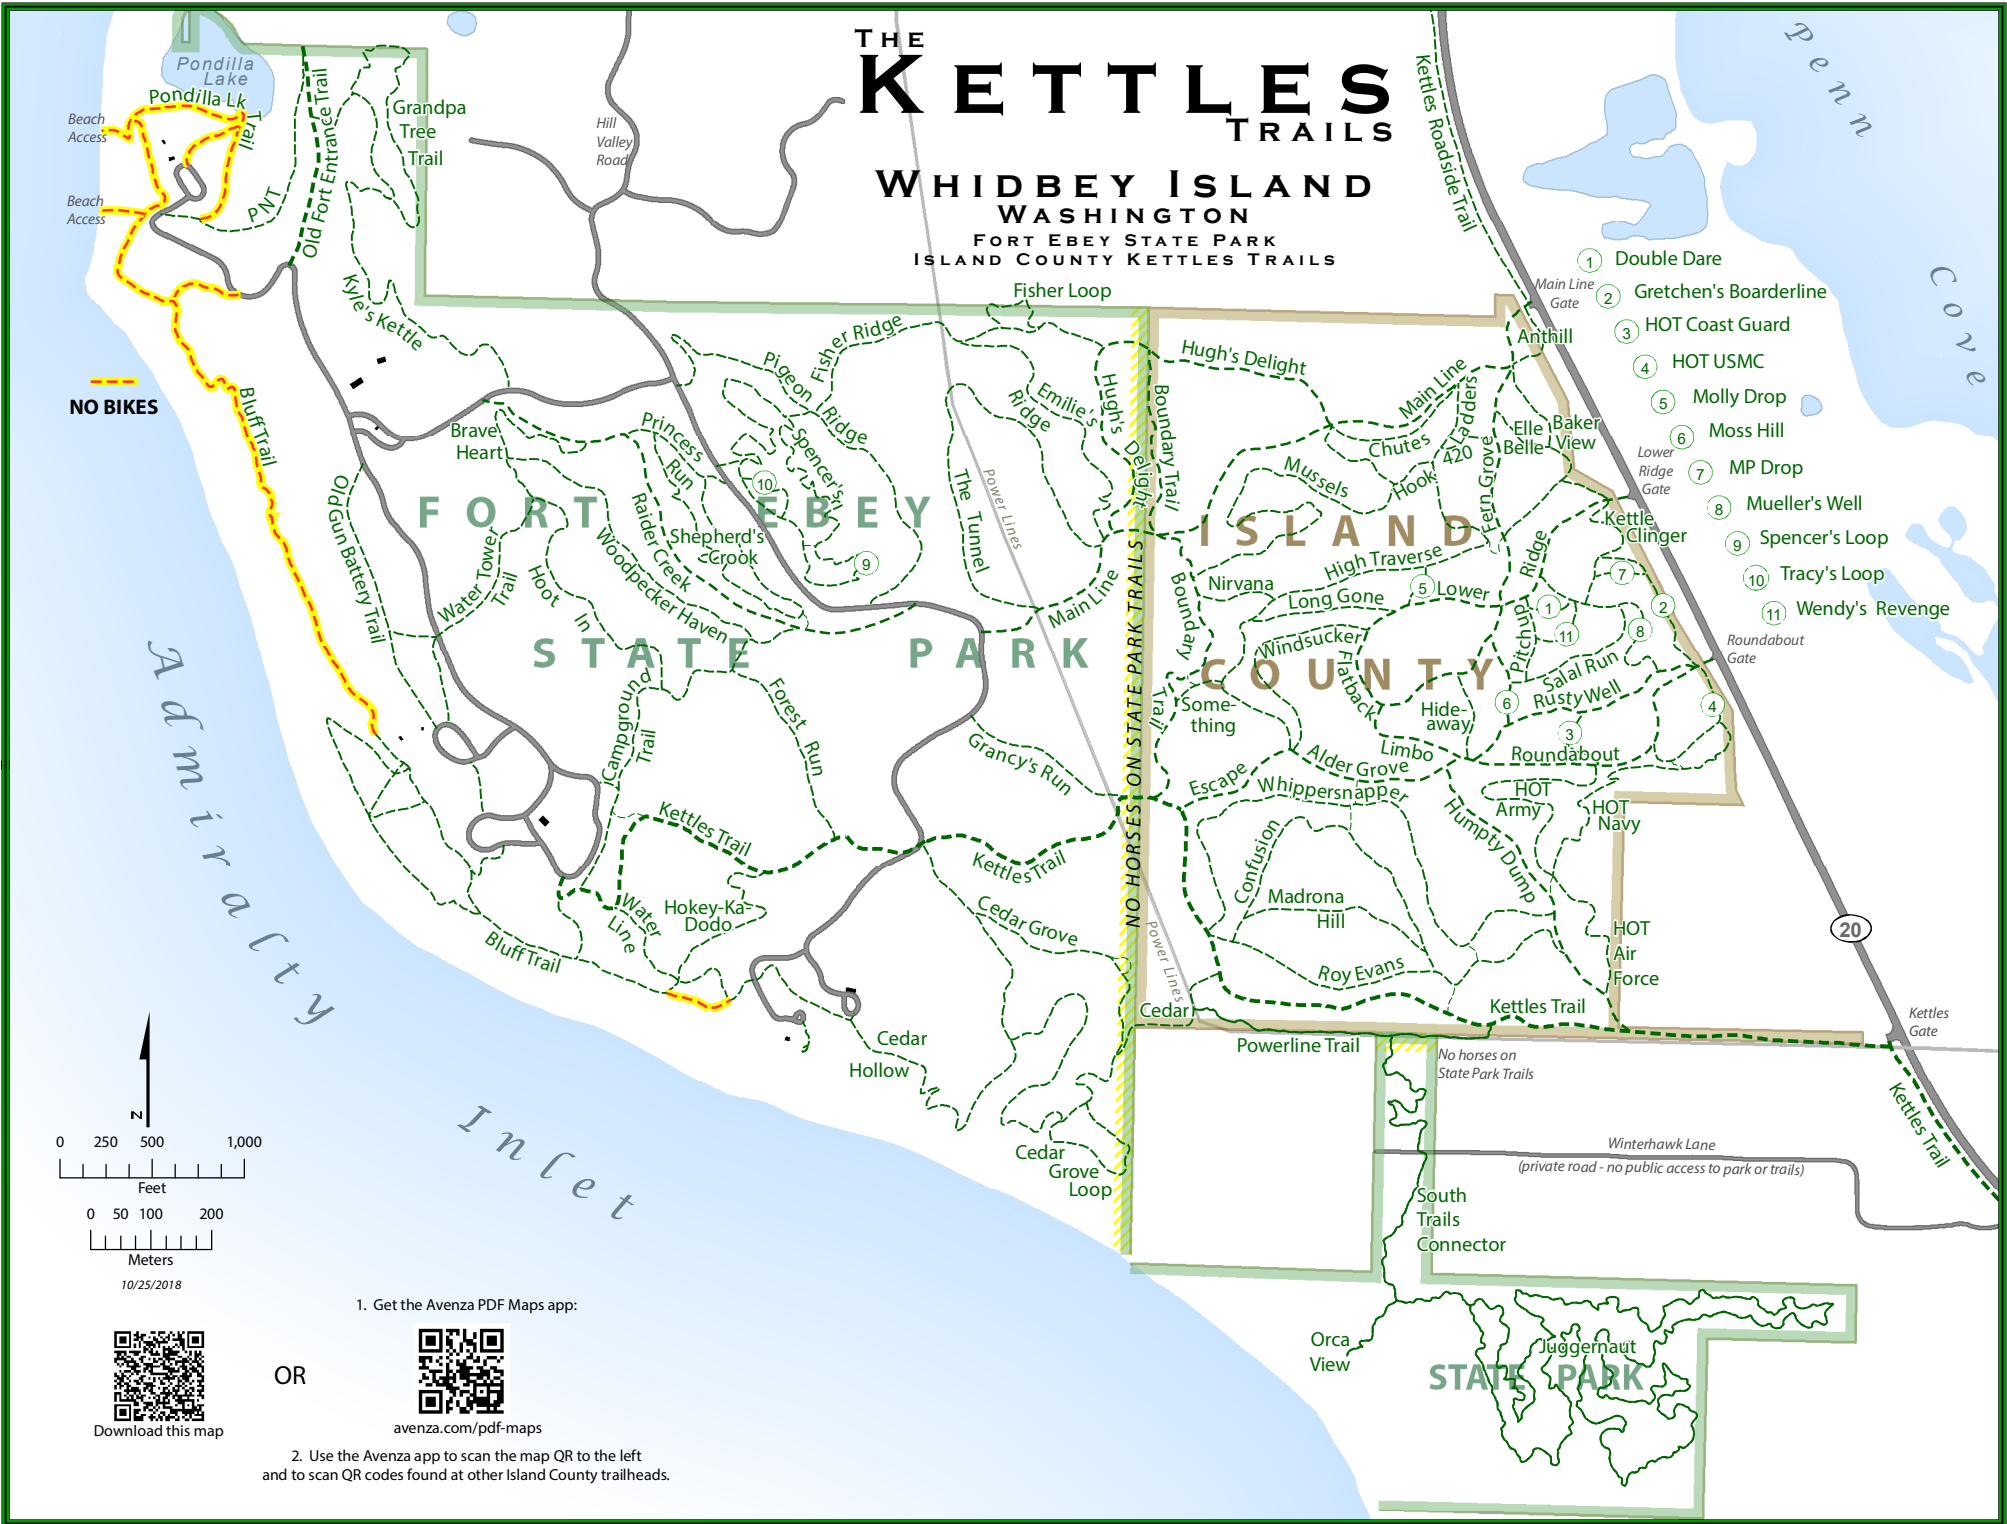

# THE KETTLES TRAILS

**WHIDBEY ISLAND**  
**WASHINGTON**  
 FORT EBEE STATE PARK  
 ISLAND COUNTY KETTLES TRAILS

**NO BIKES**

- ① Double Dare
- ② Gretchen's Boarderline
- ③ HOT Coast Guard
- ④ HOT USMC
- ⑤ Molly Drop
- ⑥ Moss Hill
- ⑦ MP Drop
- ⑧ Mueller's Well
- ⑨ Spencer's Loop
- ⑩ Tracy's Loop
- ⑪ Wendy's Revenge

1. Get the Avenza PDF Maps app:

Download this map

OR

[avenza.com/pdf-maps](https://avenza.com/pdf-maps)

2. Use the Avenza app to scan the map QR to the left and to scan QR codes found at other Island County trailheads.