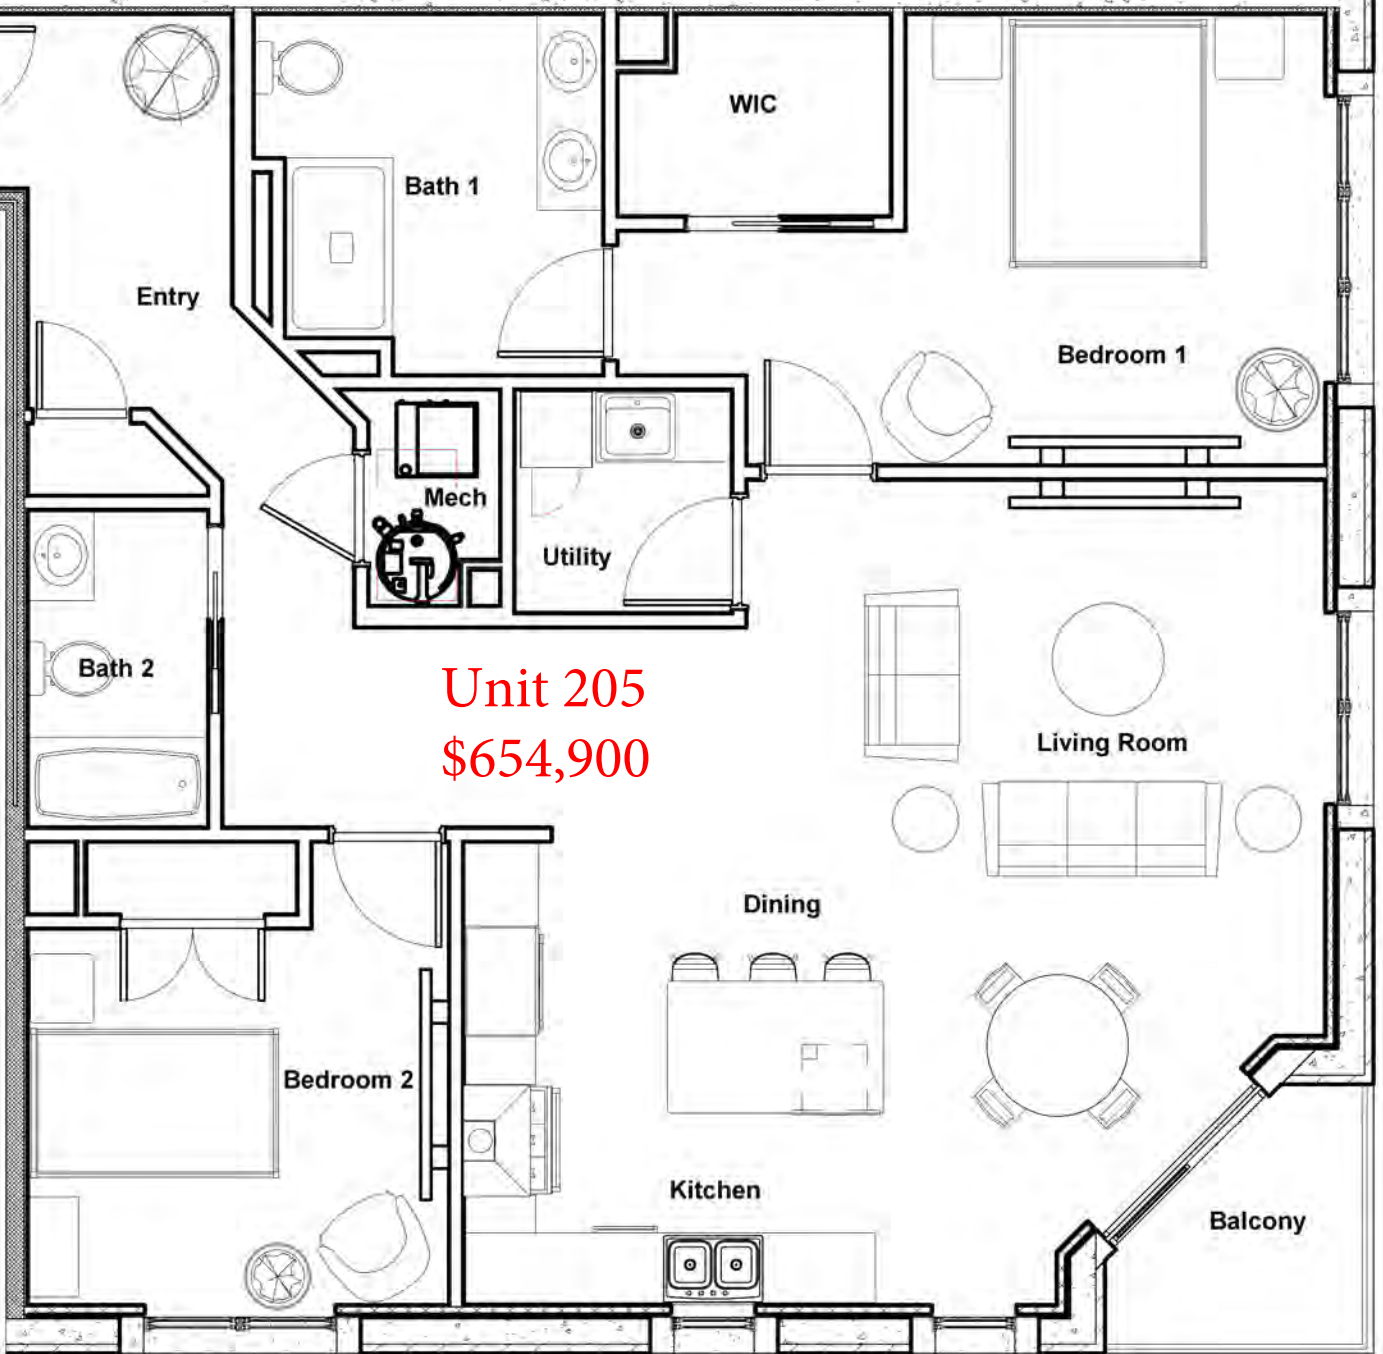

Unit 202
\$639,900

Utility

Kitchen

Mech

Bath 1

Bath 2

Dining

Unit 204
\$595,900

WIC

Living Room

Bedroom 1

Bedroom 2

Unit 205
\$654,900

Unit 206
\$719,900

Bedroom 1

WIC

Bath 1

Steam Mist Steam Shower

Entry

Audioflare electric fireplace

Living Room

Utility

Mech

Clos.

Unit 302
\$679,900

Bath 2

Dining

Clos.

Balcony

Kitchen

Bedroom 2

Unit 305
\$669,900