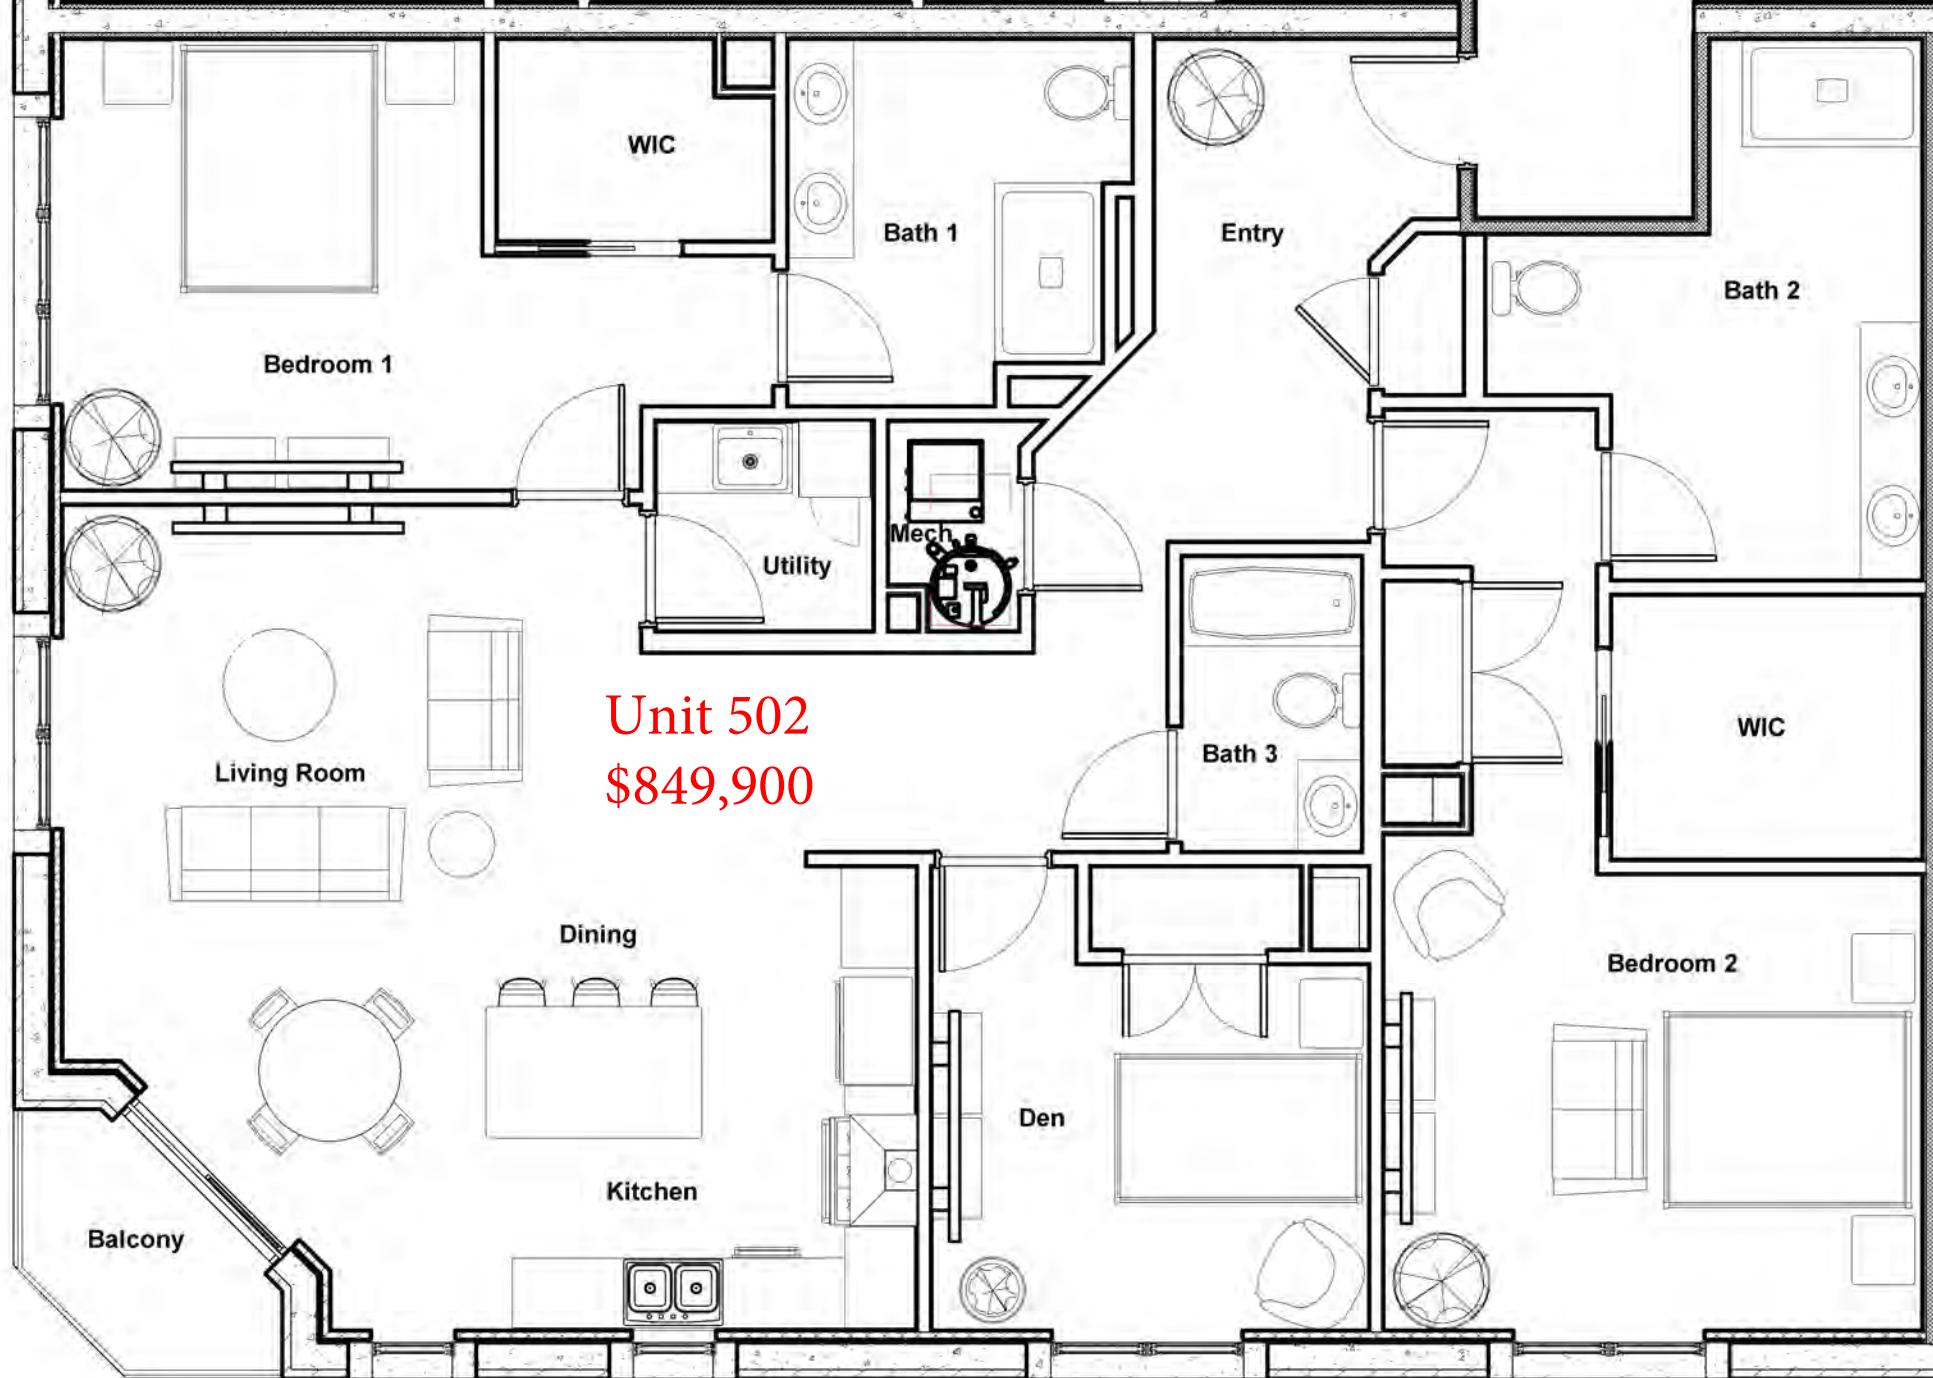

WIC

Living Room

Bedroom 1

Bedroom 2

Unit 205
\$654,900

Unit 206
\$719,900

Bedroom 1

WIC

Unit 302
\$679,900

Bath 2

Dining

Clos.

Balcony

Kitchen

Bedroom 2

Unit 305
\$669,900

Unit 401
\$799,900

Unit 502
\$849,900

Bath 1

Kitchen

Utility

Mech

Dining Room

Bath 2

WIC

Unit 503
\$799,900

Bedroom 1

Living Room

Bedroom 2

Balcony