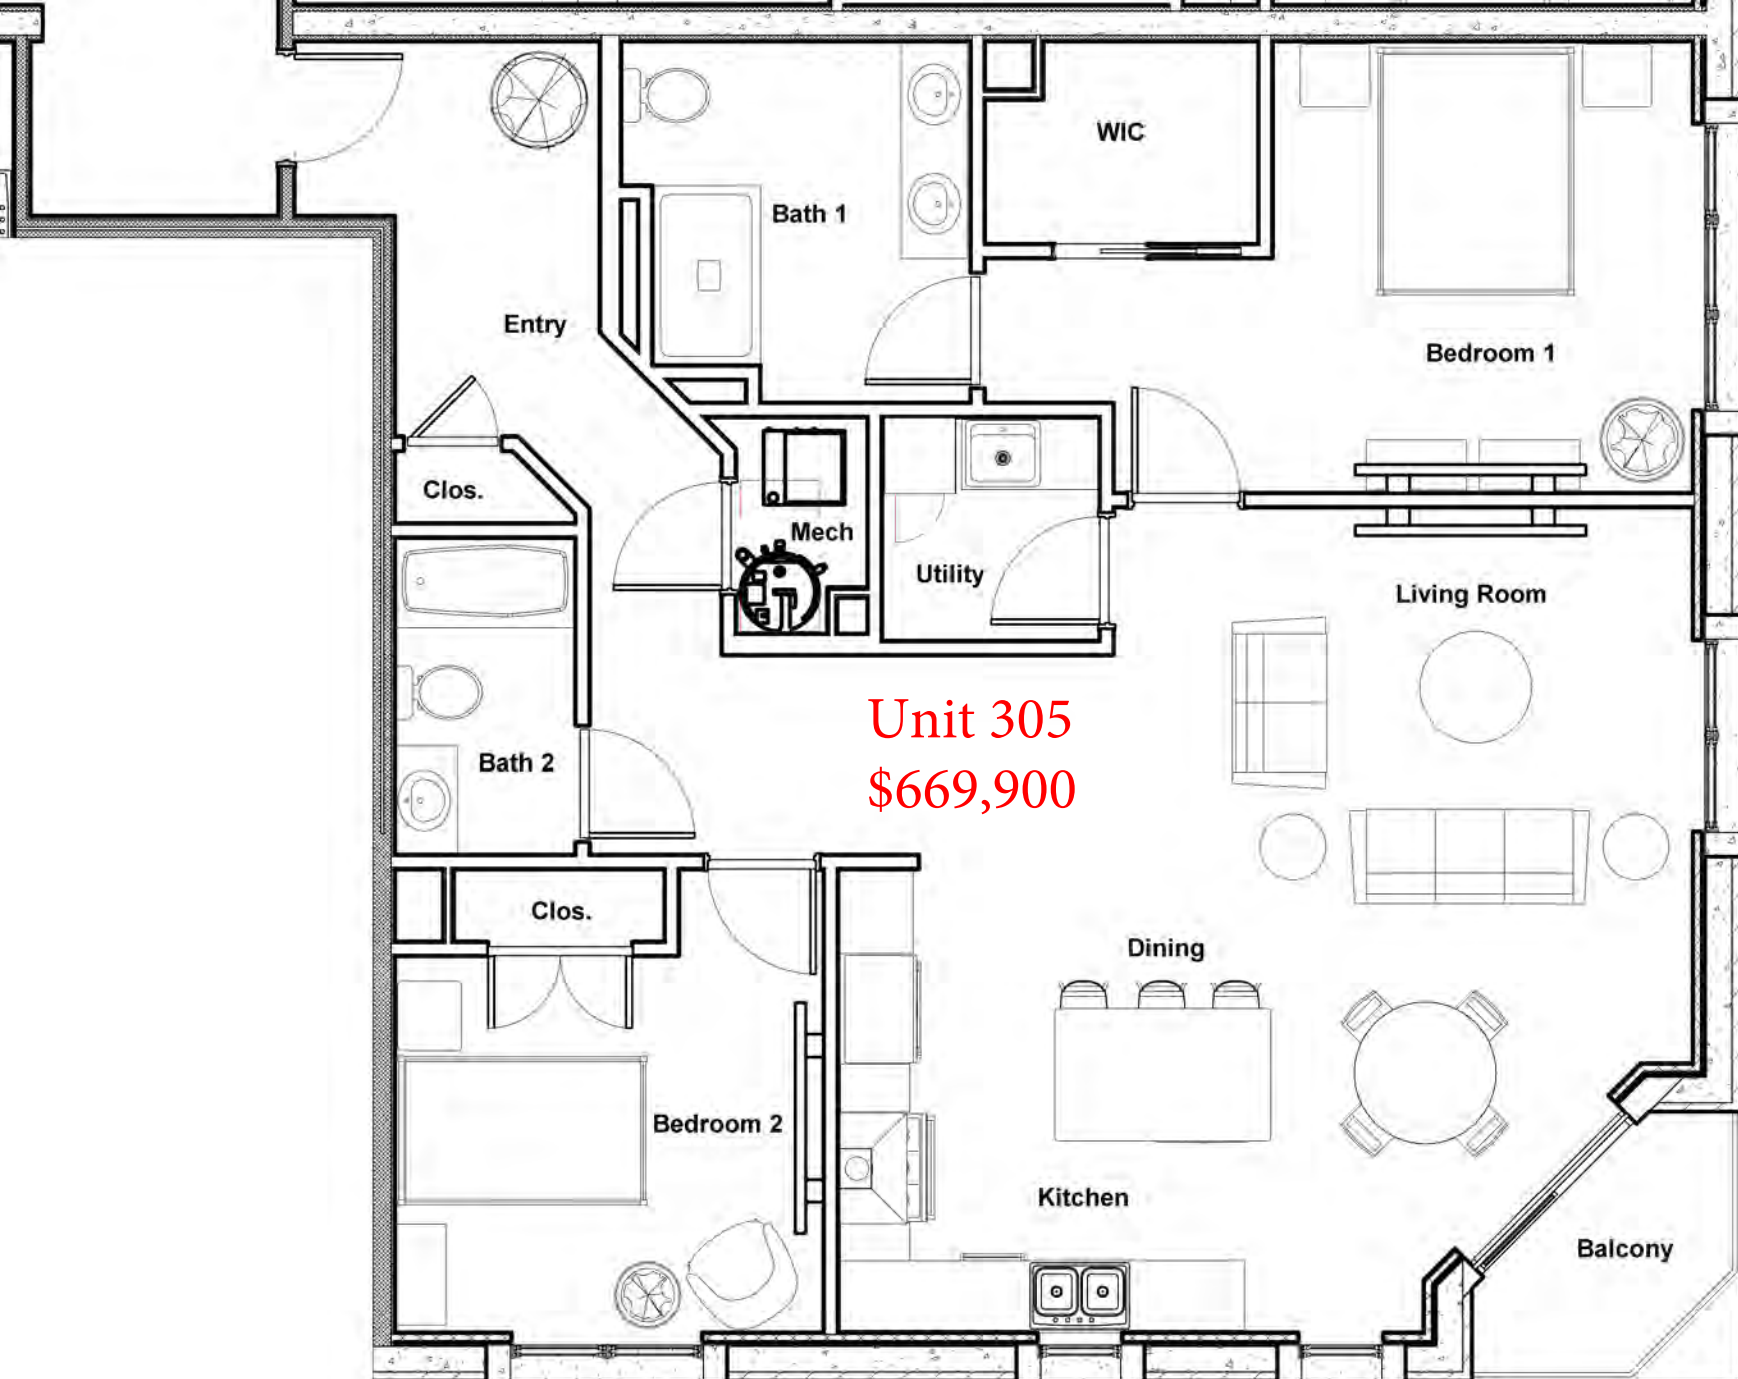

WIC

Living Room

Bedroom 1

Bedroom 2

Unit 205
\$654,900

Unit 206
\$719,900

Bedroom 1

WIC

Unit 302
\$679,900

Bath 2

Dining

Clos.

Balcony

Kitchen

Bedroom 2

Unit 305
\$669,900

Unit 401
\$799,900

Unit 502
\$849,900

Bath 1

Kitchen

Utility

Mech

Dining Room

Bath 2

WIC

Unit 503
\$799,900

Bedroom 1

Living Room

Bedroom 2

Balcony