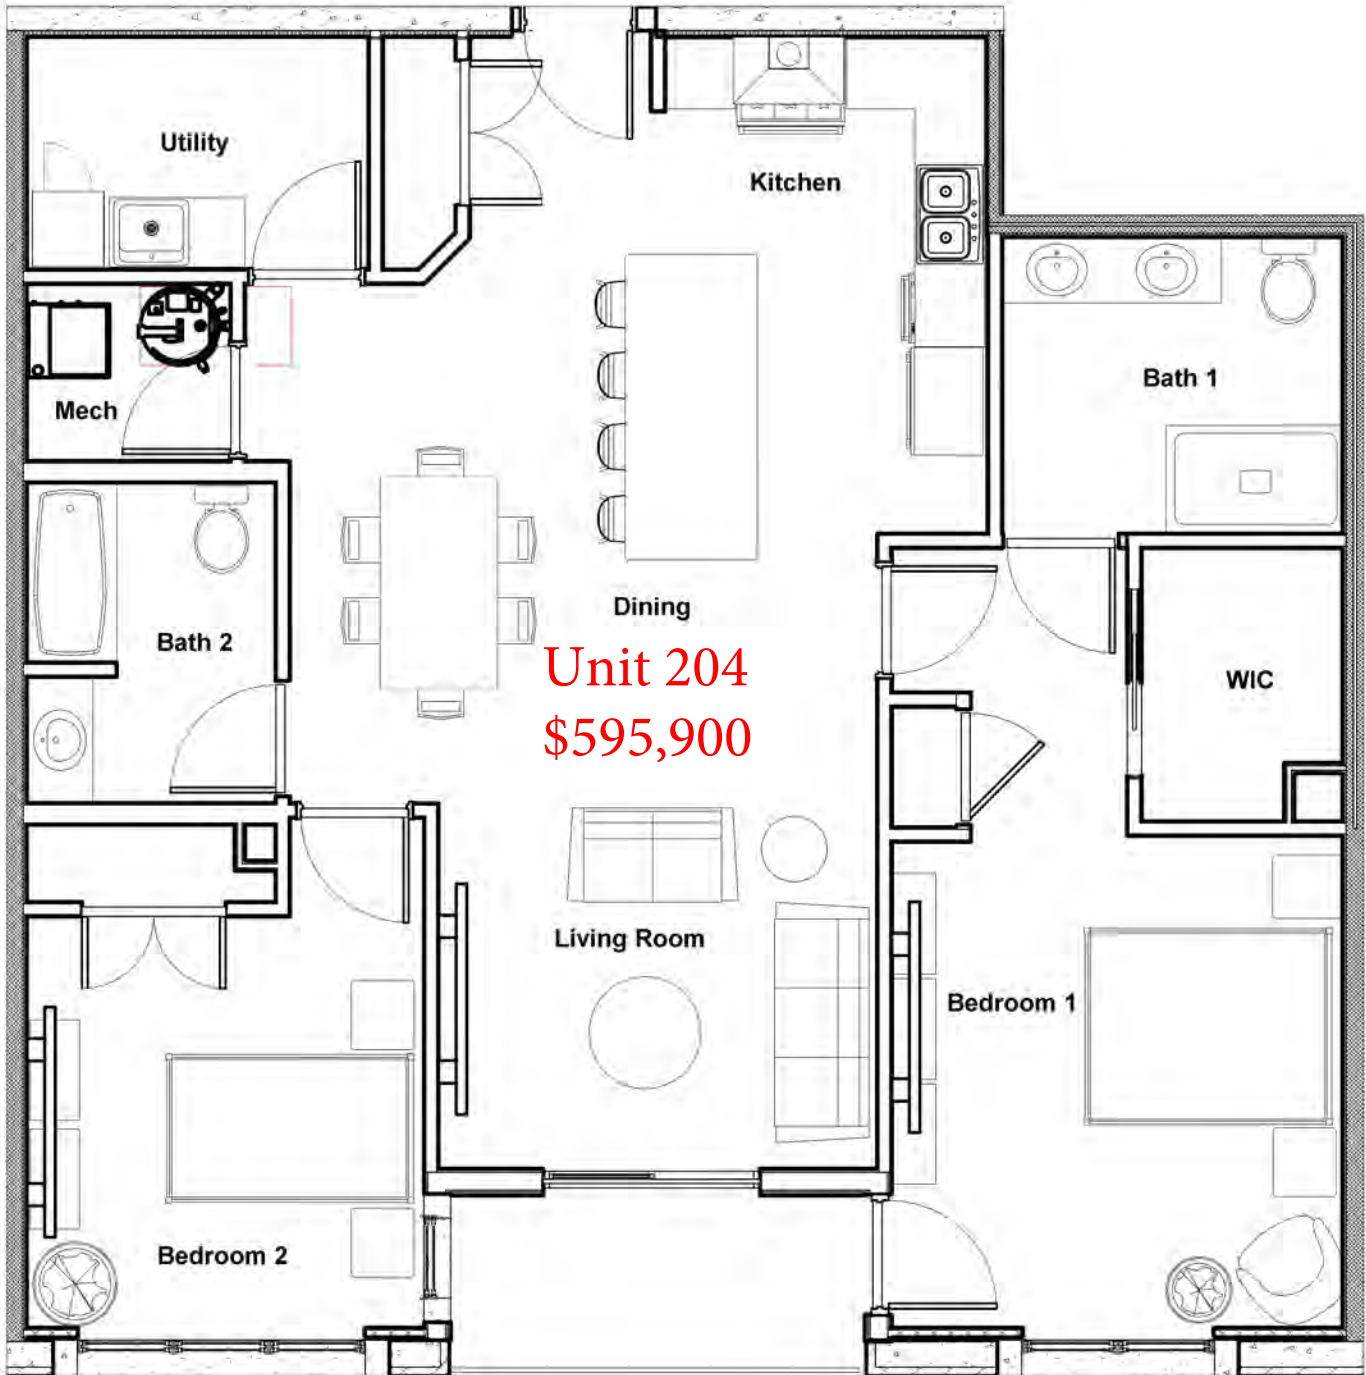

Unit 202
\$639,900

Utility

Kitchen

Mech

Bath 1

Bath 2

Dining

Unit 204
\$595,900

WIC

Living Room

Bedroom 1

Bedroom 2

Unit 205
\$654,900

Unit 206
\$719,900

Bedroom 1

WIC

Bath 1

Steam Mist Steam Shower

Entry

Audioflare electric fireplace

Living Room

Utility

Mech

Clos.

Unit 302
\$679,900

Bath 2

Dining

Clos.

Balcony

Kitchen

Bedroom 2

Unit 305
\$669,900