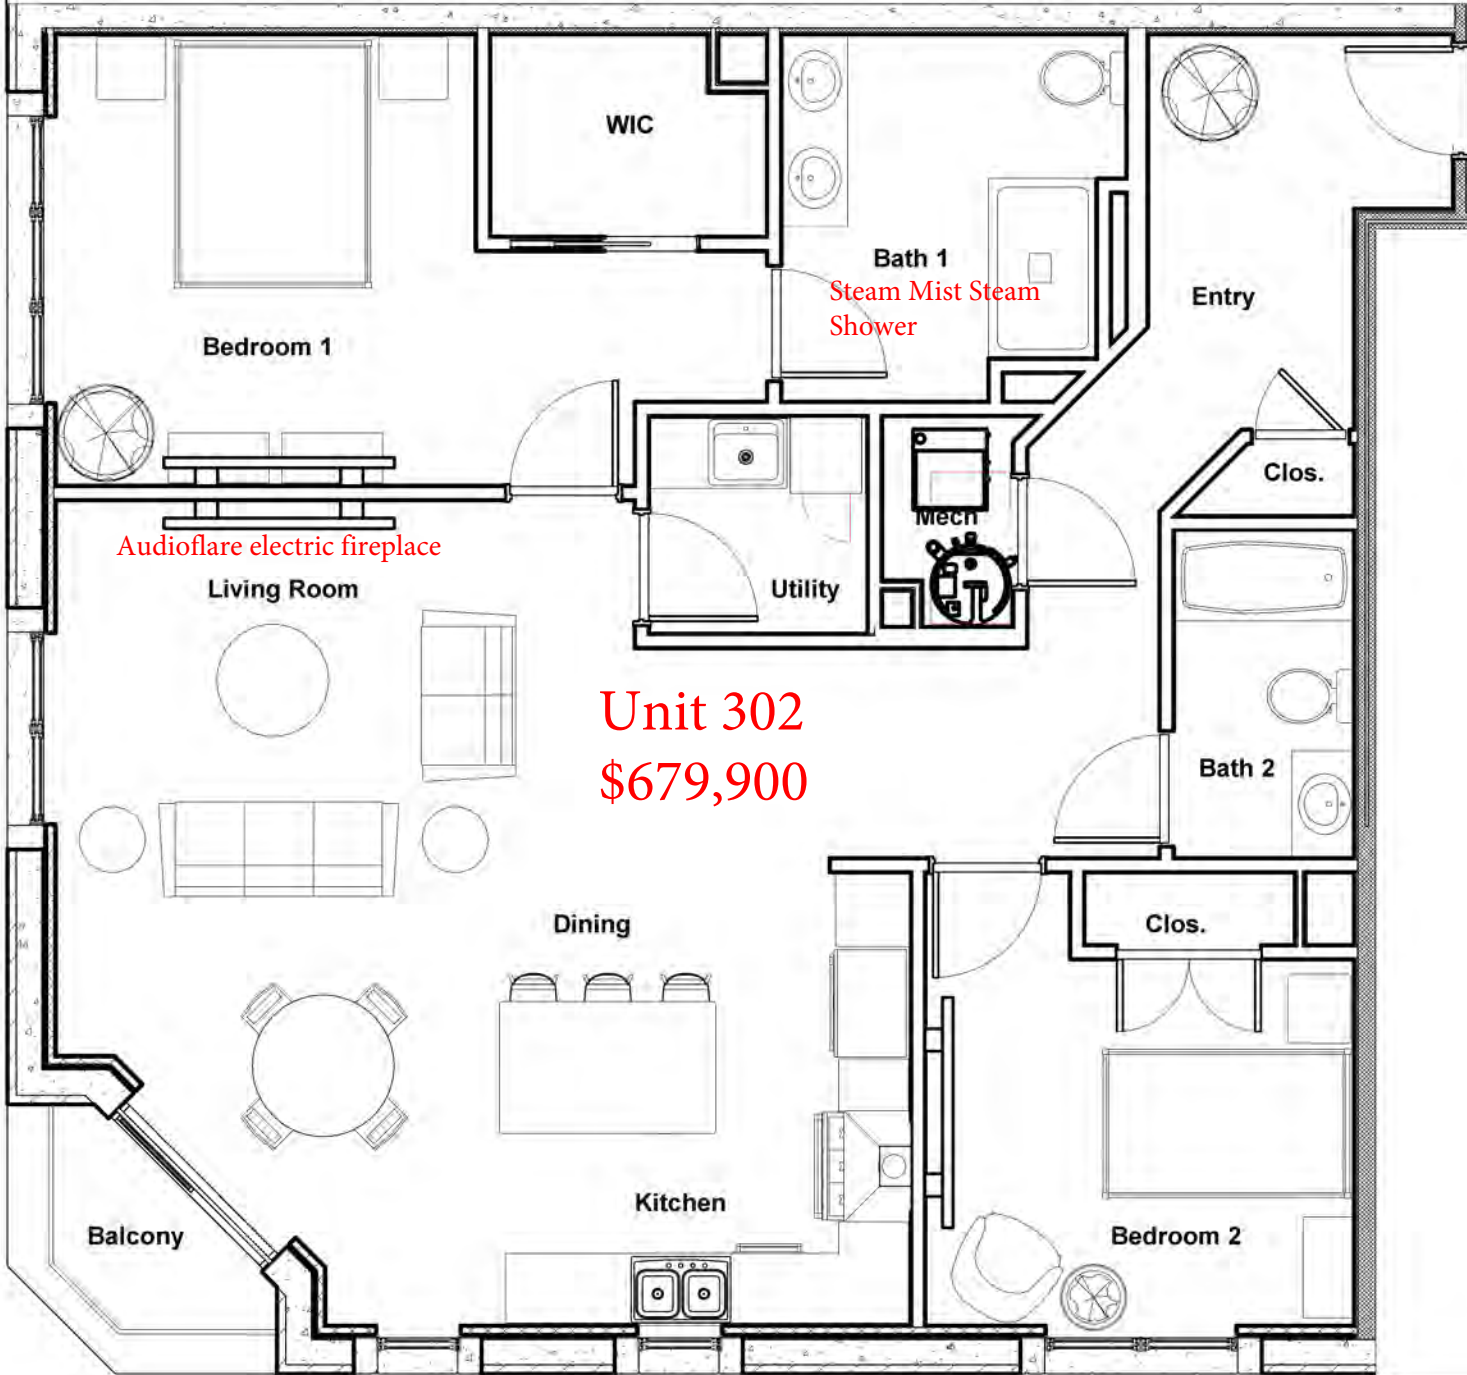

Unit 202
\$639,900

Utility

Kitchen

Mech

Bath 1

Bath 2

Dining

Unit 204
\$595,900

WIC

Living Room

Bedroom 1

Bedroom 2

Unit 205
\$654,900

Unit 206
\$719,900

Bedroom 1

WIC

Bath 1

Steam Mist Steam Shower

Entry

Audioflare electric fireplace

Living Room

Utility

Mech

Clos.

Unit 302
\$679,900

Bath 2

Dining

Clos.

Balcony

Kitchen

Bedroom 2

Unit 305
\$669,900