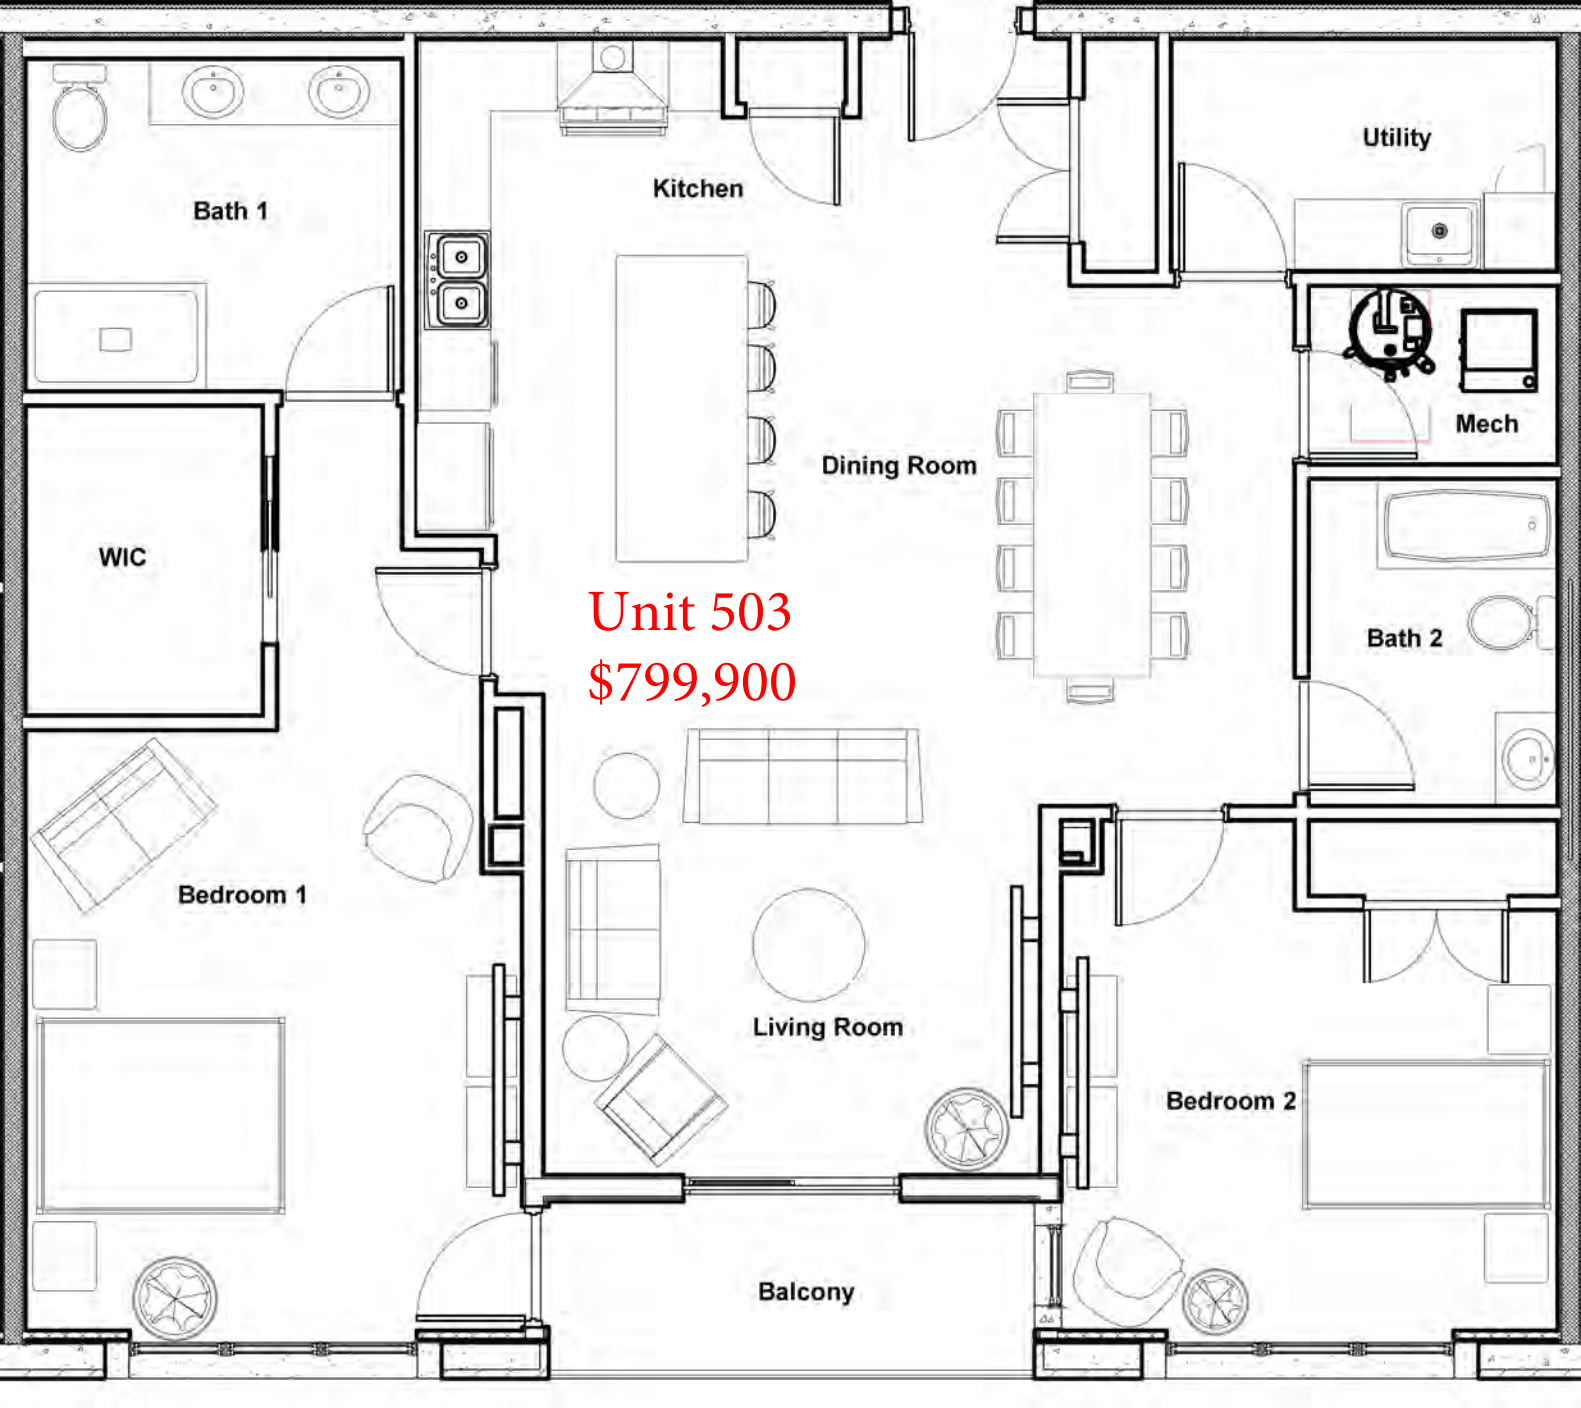

WIC

Living Room

Bedroom 1

Bedroom 2

Unit 205
\$654,900

Unit 206
\$719,900

Bedroom 1

WIC

Unit 302
\$679,900

Bath 2

Dining

Clos.

Balcony

Kitchen

Bedroom 2

Unit 305
\$669,900

Unit 401
\$799,900

Unit 502
\$849,900

Bath 1

Kitchen

Utility

Mech

Dining Room

Bath 2

WIC

Unit 503
\$799,900

Bedroom 1

Living Room

Bedroom 2

Balcony