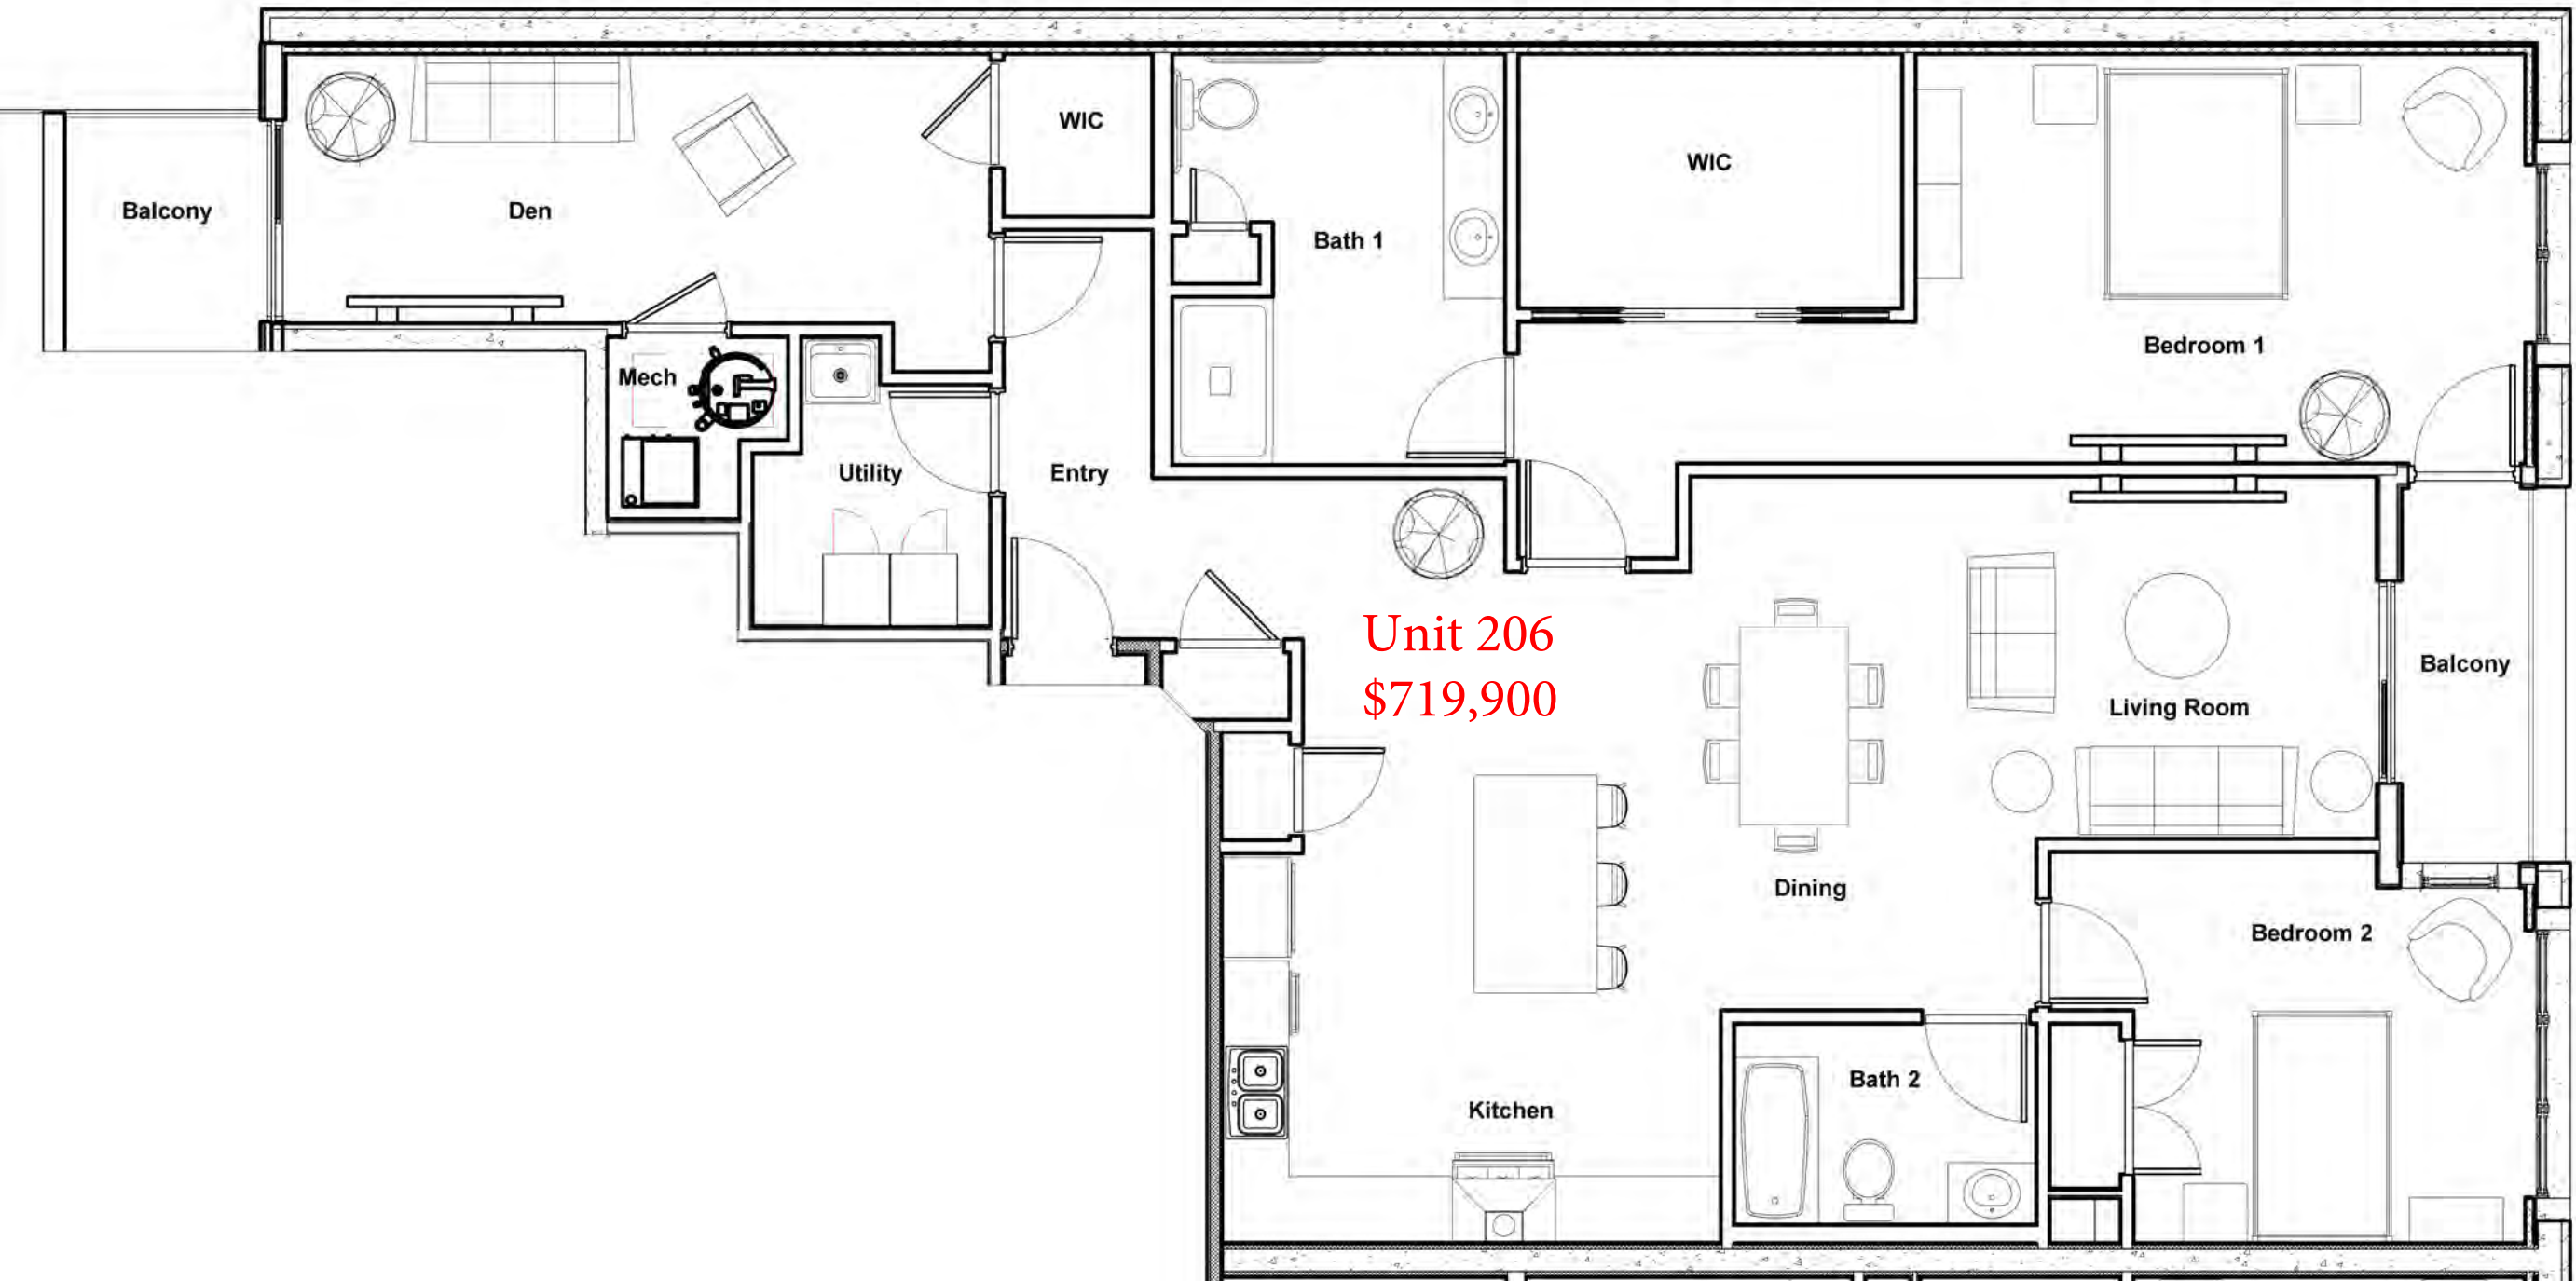

WIC

Living Room

Bedroom 1

Bedroom 2

Unit 205
\$654,900

Unit 206
\$719,900

Bedroom 1

WIC

Bath 1

Steam Mist Steam Shower

Entry

Audioflare electric fireplace

Living Room

Utility

Mech

Clos.

Unit 302
\$679,900

Bath 2

Dining

Clos.

Balcony

Kitchen

Bedroom 2

Unit 305
\$669,900