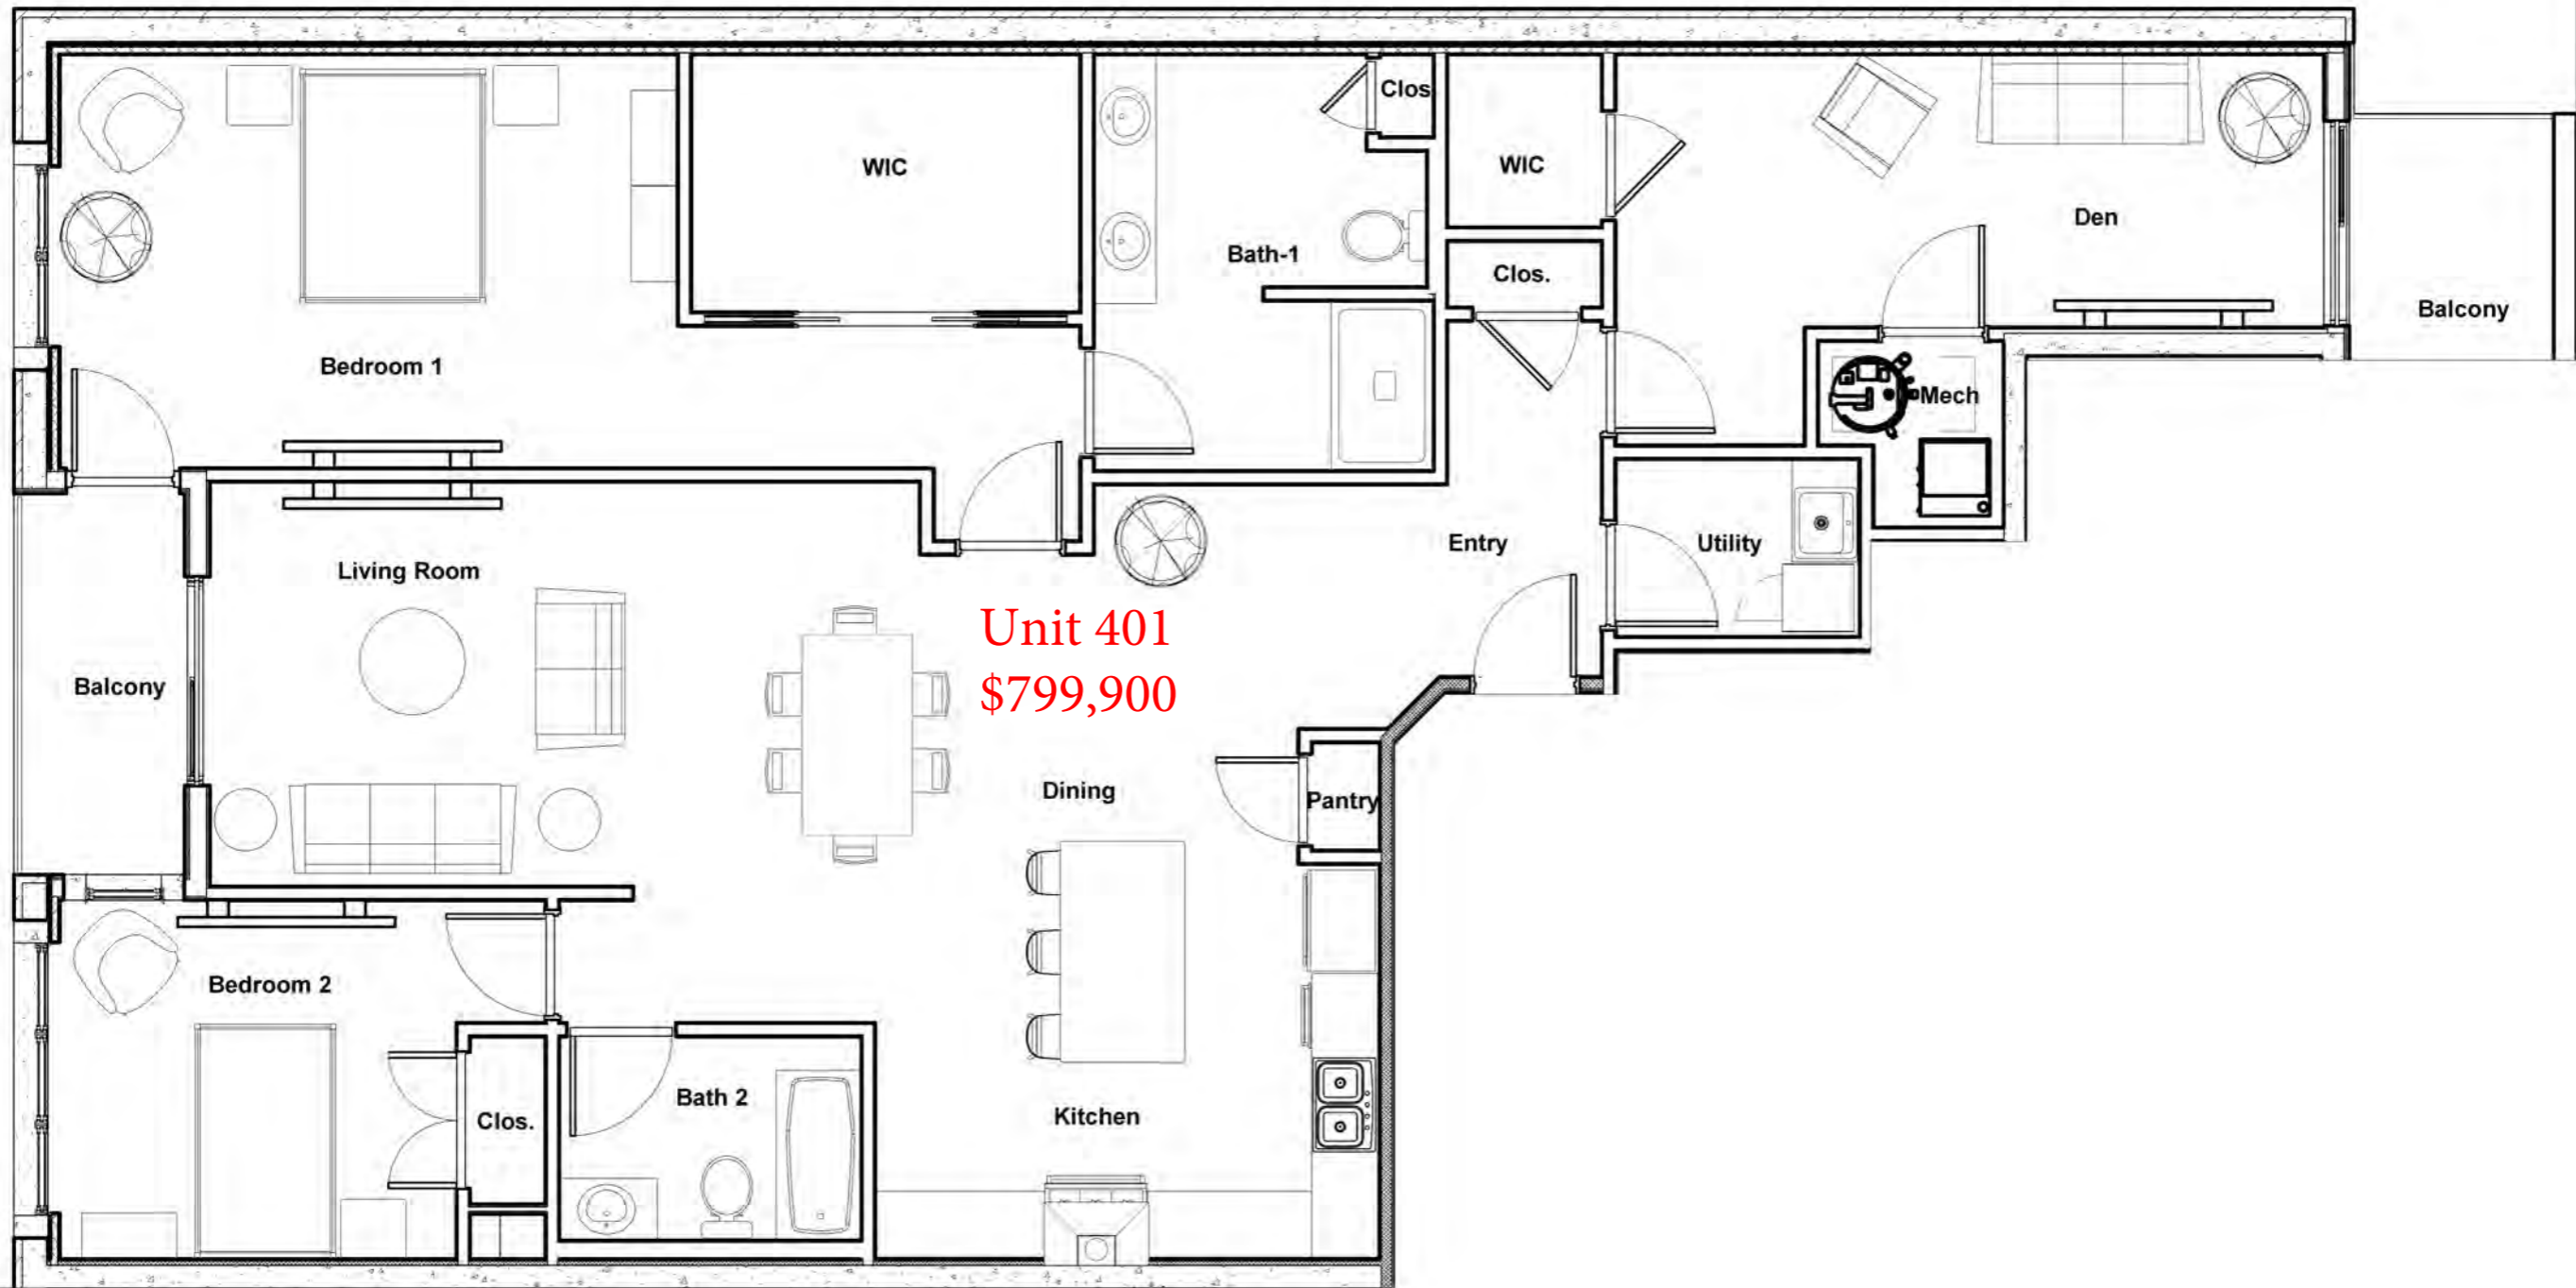

Unit 302
\$679,900

Bath 2

Dining

Clos.

Balcony

Kitchen

Bedroom 2

Unit 305
\$669,900