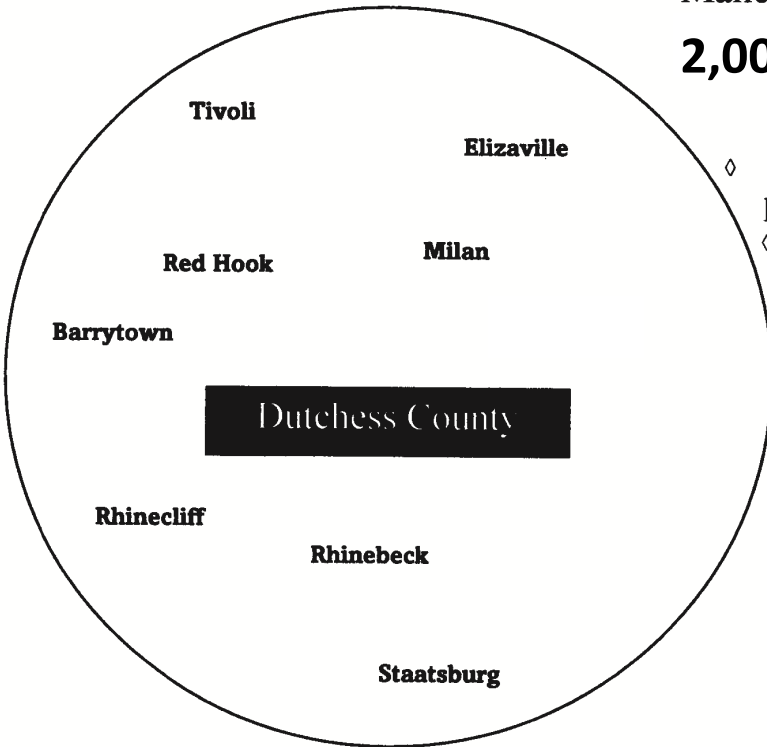

Hudson River View

The *Hudson River View* is mailed to **13,000** homes in Dutchess County

Mailed Delivery (Not Just Dropped Off)

2,000 copies dropped off in Southern Columbia County

- ◊ Articles of interest featuring LOCAL people and businesses
- ◊ A Free business-friendly publication
- ◊ Ads not piled onto a page

Zipcodes

For Dutchess County Mail

12523, 12571, 12572
12574, 12580, 12583

Towns For

Columbia County Drops

Germantown, Hudson, Claverack,
Taghkanic, Livingston, Copake,
Hillsdale, Craryville, Philmont

Dutchess County - 13,000 Mailed

Tivoli - Elizaville - Red Hook - Barrytown - Milan
• Rhinecliff - Rhinebeck - Staatsburg

Columbia County - 2,000 Dropped

Germantown, Hudson, Claverack, Taghkanic, Livingston
Copake, Hillsdale, Craryville, Philmont