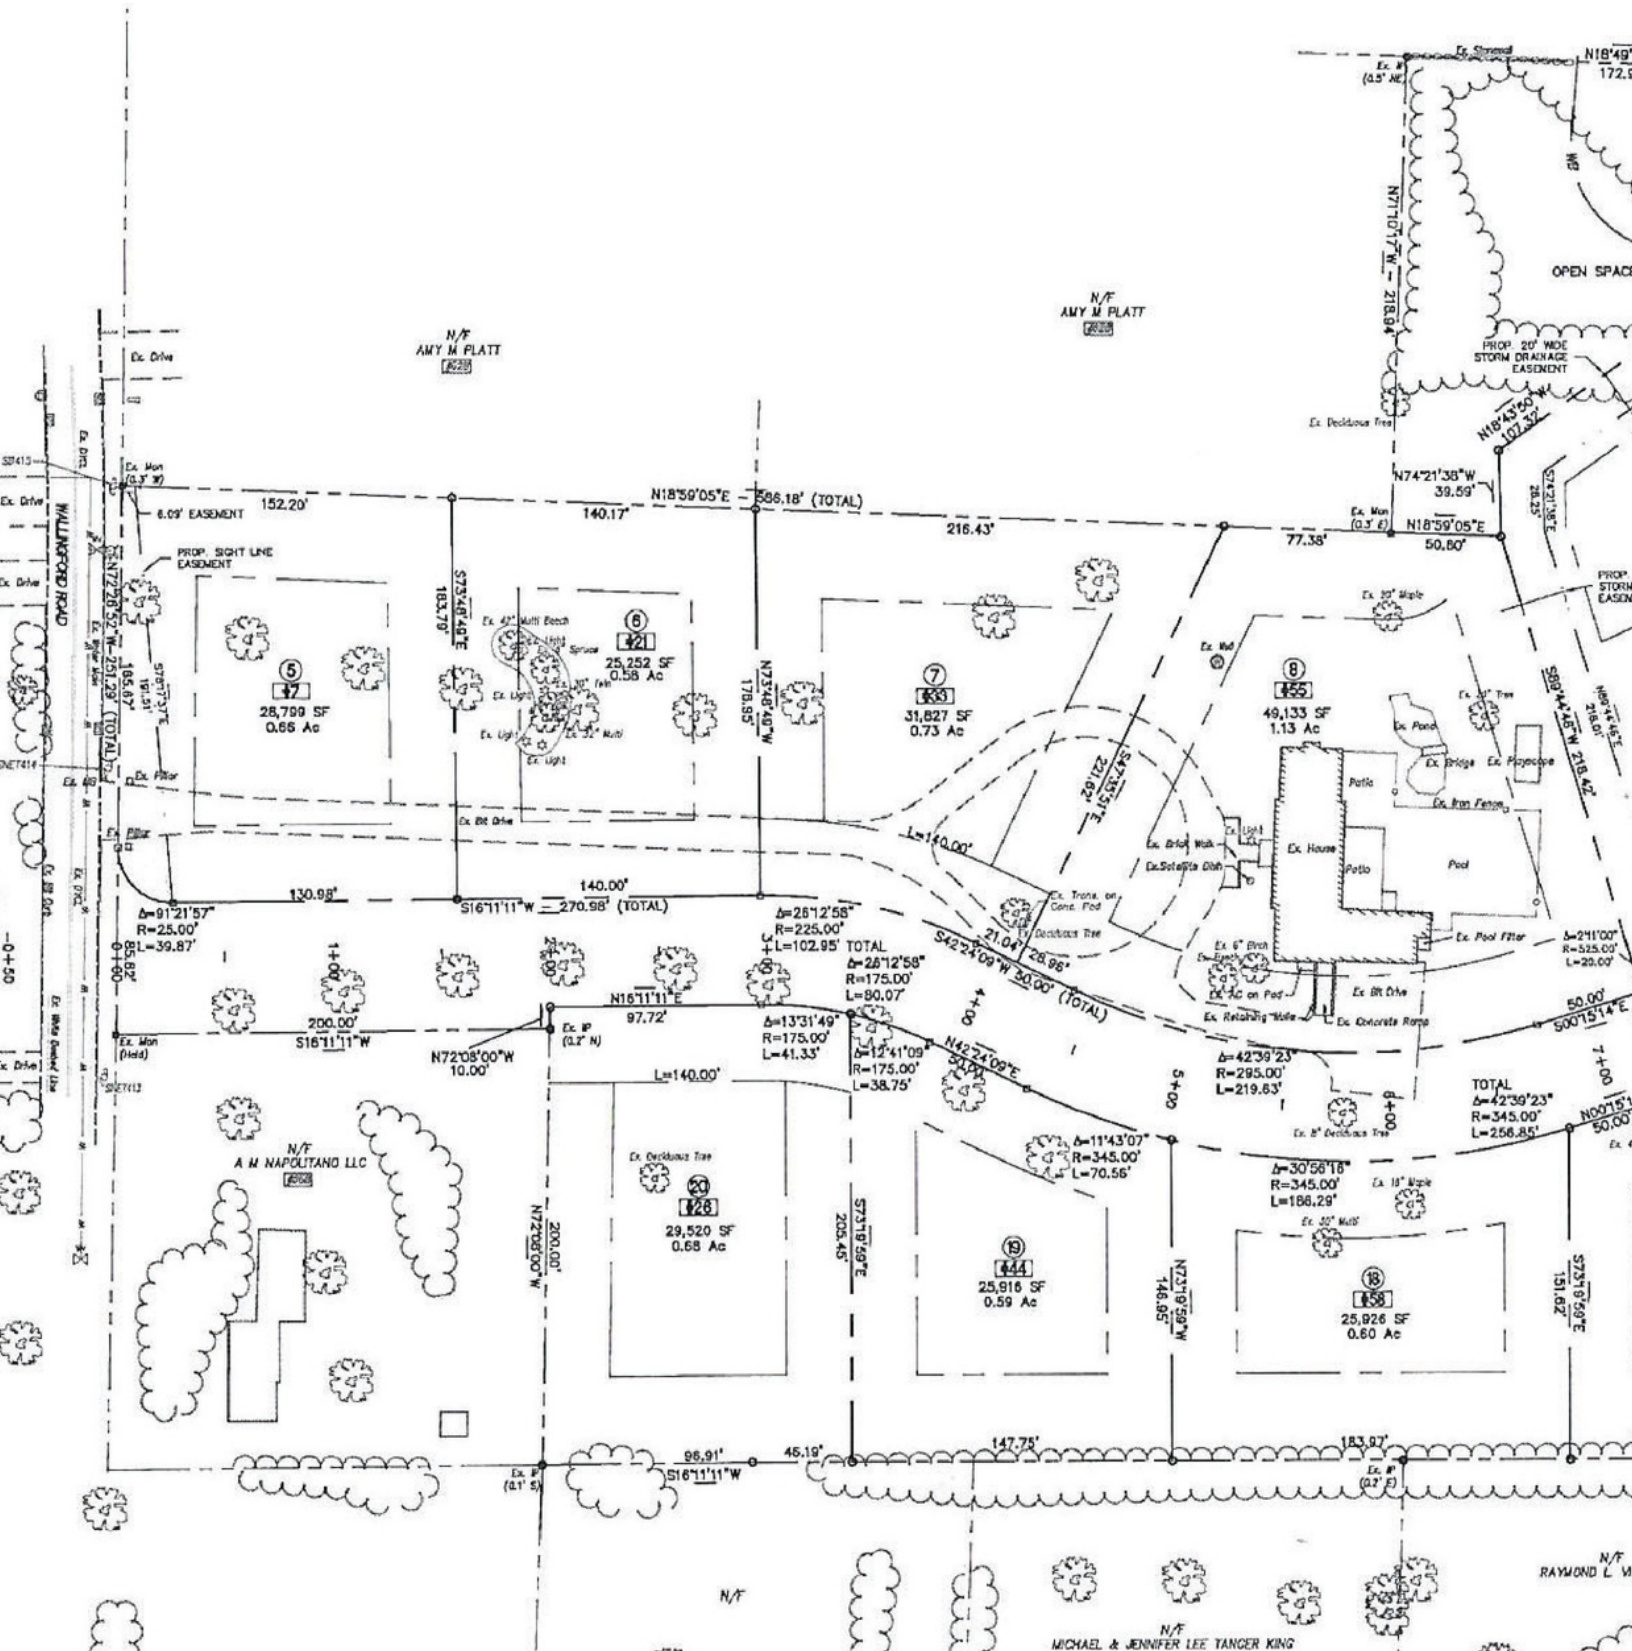

WHISPERING OAKS
CHESHIRE, CT

WHISPERINGOAKSCT.COM

LOT SIZES AND DETAILED SITE PLAN

LOT 1	0.58 Ac	LOT 11	0.60 Ac
LOT 2	0.95 Ac	LOT 12	0.57 Ac
LOT 3	0.79 Ac	LOT 13	0.57 Ac
LOT 4	0.57 Ac	LOT 14	0.92 Ac
LOT 5	0.66 Ac	LOT 15	0.57 Ac
LOT 6	0.58 Ac	LOT 16	0.59 Ac
LOT 7	0.73 Ac	LOT 17	0.57 Ac
LOT 8	1.13 Ac	LOT 18	0.60 Ac
LOT 9	0.71 Ac	LOT 19	0.59 Ac
LOT 10	0.57 Ac	LOT 20	0.68 Ac

Acreage is approximate and may slightly vary.

WHISPERING OAKS - CHESHIRE PHASE 2: LOTS 5, 6, 7, 8, 18, 19, 20 OFF WALLINGFORD ROAD

WHISPERING OAKS - CHESHIRE
PHASE 2: LOTS 9, 10, 11, 12, 13, 14, 15, 16, 17
OFF WALLINGFORD ROAD