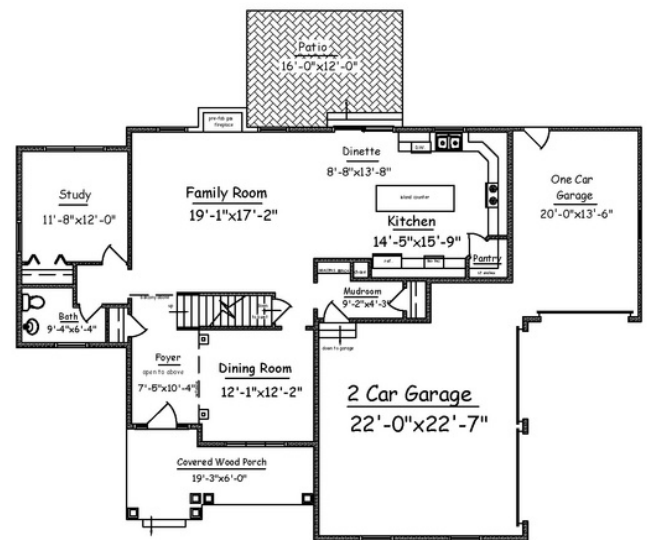

## Glenville

Starting at **\$797,900**  
Two-Story Residence

<b>4</b> bedrooms	<b>2</b> full baths	<b>2,643</b> square feet
<b>2</b> story	<b>1</b> half bath	<b>2</b> garages

Whispering Oaks

# A floor plan designed for the way you live.

Hundreds of plans to choose from or bring your own.

**Fully Customizable**

MODEL HOME

**MODEL**  
**UNDER CONSTRUCTION - LOT 1 TALMADGE RD**

## Glenville II

Starting at **\$779,900** for lots off Talmadge Rd

Two-Story Residence

<b>4</b> bedrooms	<b>2</b> full baths	<b>2,618</b> square feet
<b>2</b> story	<b>1</b> half bath	<b>3</b> garages