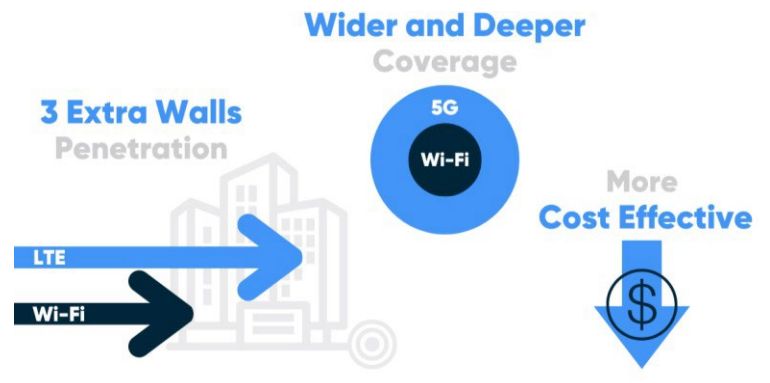

Benefits

✓ **Cost Effective**

Significant less access points are needed than with traditional Wi-Fi solutions. pLTE/5G is more practical with less congestion.

✓ **Enhanced Security**

Private Wireless Networks are isolated from public networks, reducing the risk of unauthorized access and data breaches.

✓ **Improved Performance**

Enterprises can prioritize traffic, ensure low latency, and guarantee reliability. pLTE/5G has three extra walls of penetration and deeper coverage than traditional Wi-Fi solutions, even in large interference-prone environments.

✓ **Controlled Infrastructure**

With the help of altafiber, your enterprise controls the dedicated network infrastructure, customizing and scaling it to your organization's needs. Support specific applications and services like IoT devices, communication protocols and more.

Why?

Private wireless, or pLTE, is **more efficient and secure** than traditional Wi-Fi for larger, complex businesses and areas.

altafiber has decades of local wireless experience and partners with technology leader Nokia to provide a cutting-edge, customized solution.