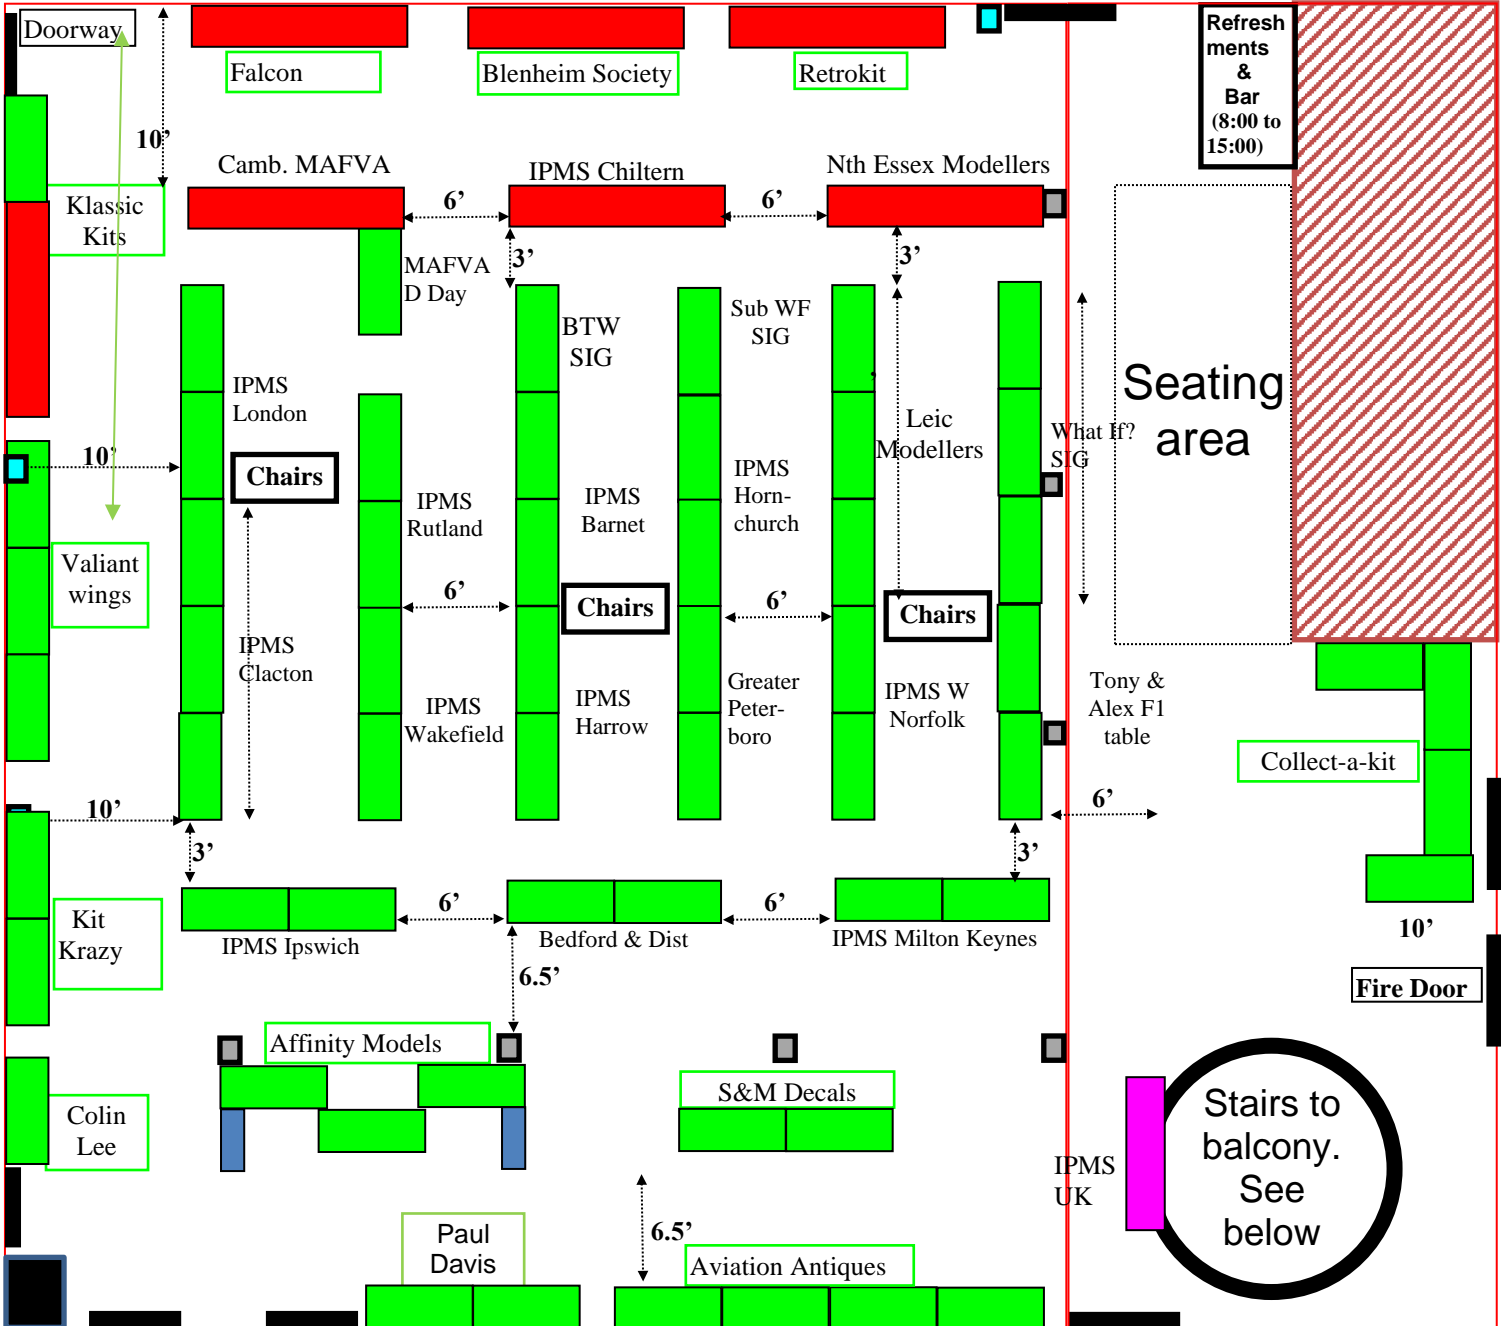

Models For Sale

6.5'

Entrance & Foyer (see below)

### Drama Centre

Page 1  
 94 x 6' tables  
 3 x 8' tables  
 7 x 12' tables  
 0 ovals

Layout as at 24 Sep 2019

Page 2 - 3 x 12', 9 x 6', 7 x 8' & 7 x 2'  
 13 x oval, 6 x round, 11 x 4'