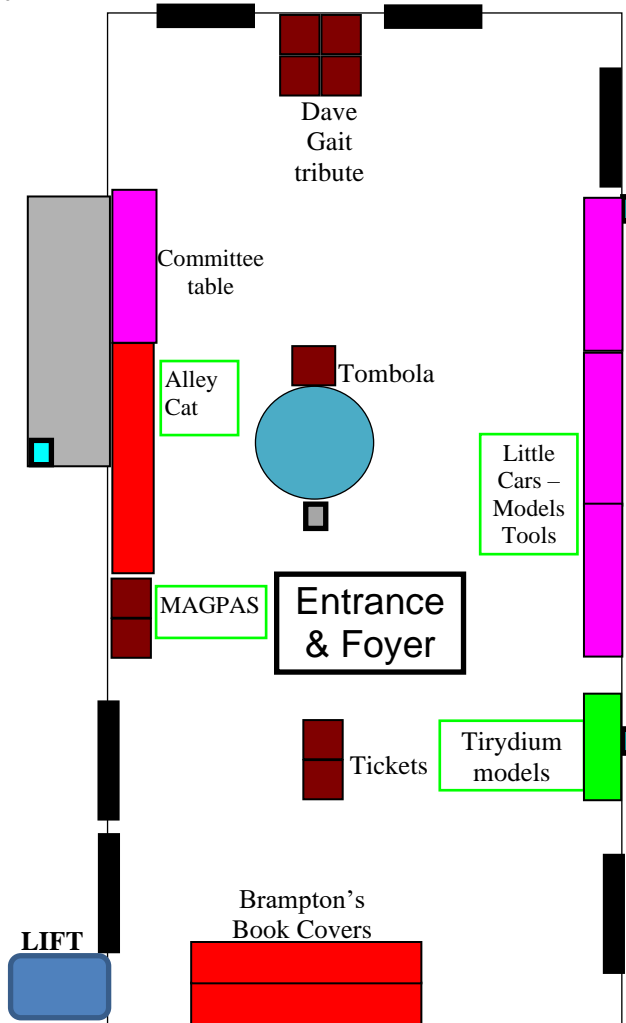

Models For Sale

6.5'

Entrance & Foyer (see below)

### Drama Centre

Page 1  
 94 x 6' tables  
 3 x 8' tables  
 7 x 12' tables  
 0 ovals

Layout as at 24 Sep 2019

Page 2 - 3 x 12', 9 x 6', 7 x 8' & 7 x 2'  
 13 x oval, 6 x round, 11 x 4'