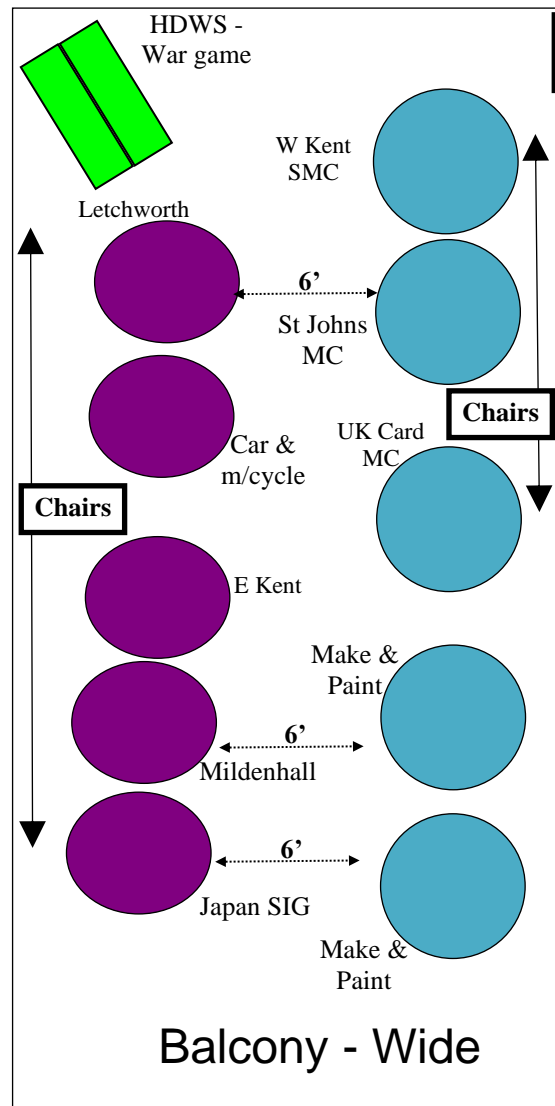

Models For Sale

6.5'

Entrance & Foyer (see below)

### Drama Centre

Page 1  
 94 x 6' tables  
 3 x 8' tables  
 7 x 12' tables  
 0 ovals

Layout as at 24 Sep 2019

Page 2 - 3 x 12', 9 x 6', 7 x 8' & 7 x 2'  
 13 x oval, 6 x round, 11 x 4'