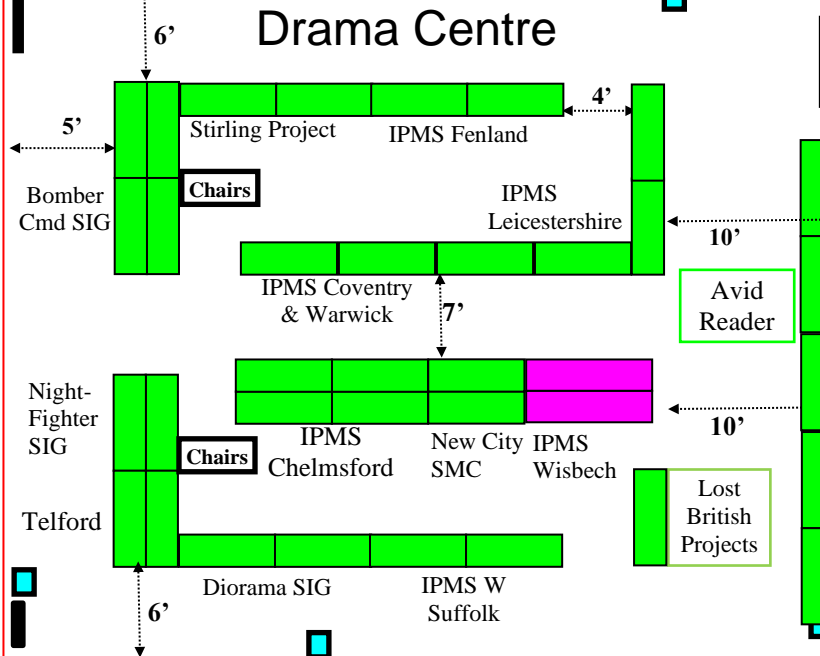

Models For Sale

6.5'

Entrance & Foyer (see below)

### Drama Centre

Page 1  
 94 x 6' tables  
 3 x 8' tables  
 7 x 12' tables  
 0 ovals

Layout as at 24 Sep 2019

Page 2 - 3 x 12', 9 x 6', 7 x 8' & 7 x 2'  
 13 x oval, 6 x round, 11 x 4'