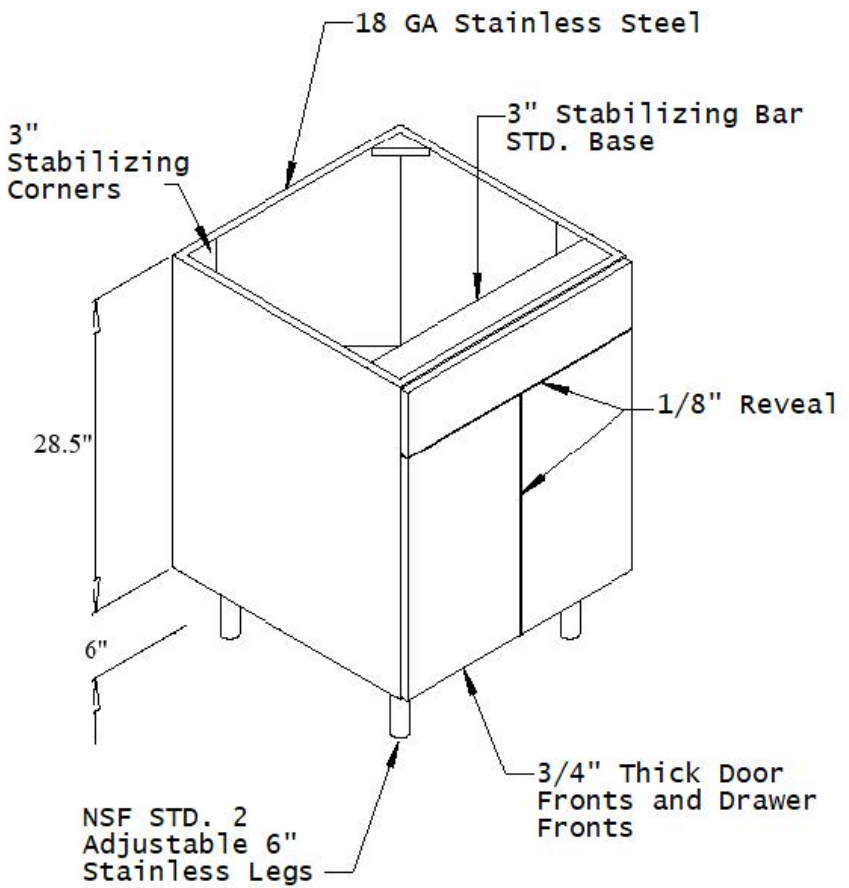

STAINLESS STEEL KITCHENS

12911 INDUSTRIAL DRIVE #3
GRANGER, IN 46530