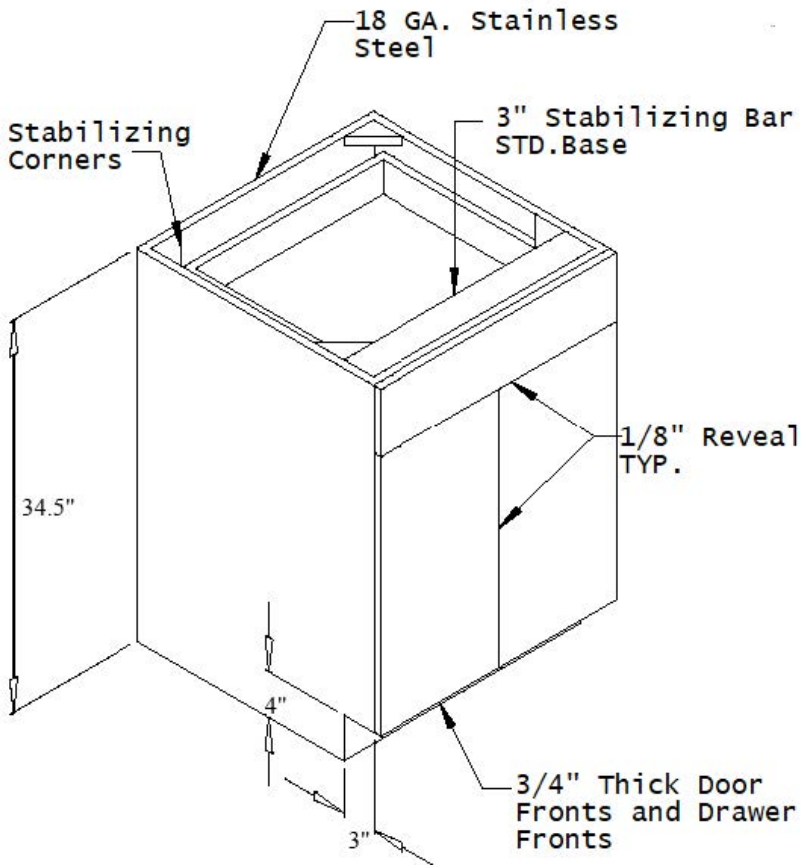

STAINLESS STEEL KITCHENS

12911 INDUSTRIAL DRIVE #3
GRANGER, IN 46530