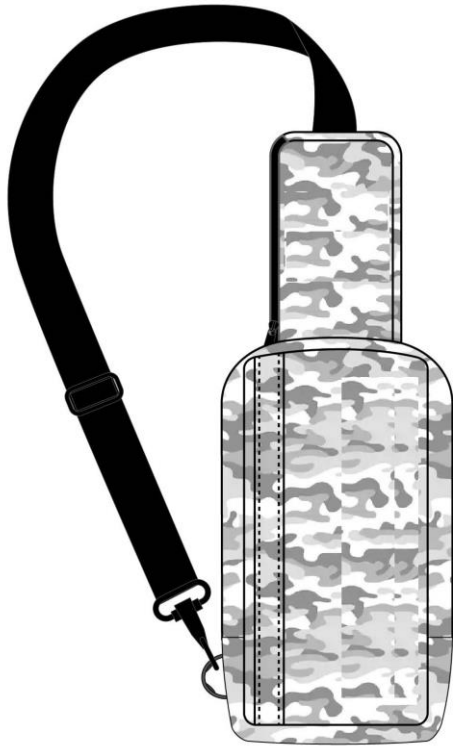

Decoy Mesh Bags

Images are example we source.

BACK PACKS

- Day
- Deluxe
- Ladies

- EVA Mold
 - Your Design
- Plain 1680D Nylon
- Camo Print
- Create your Own SMU Brand

ACCESSORY BAGS

Images are example we source.