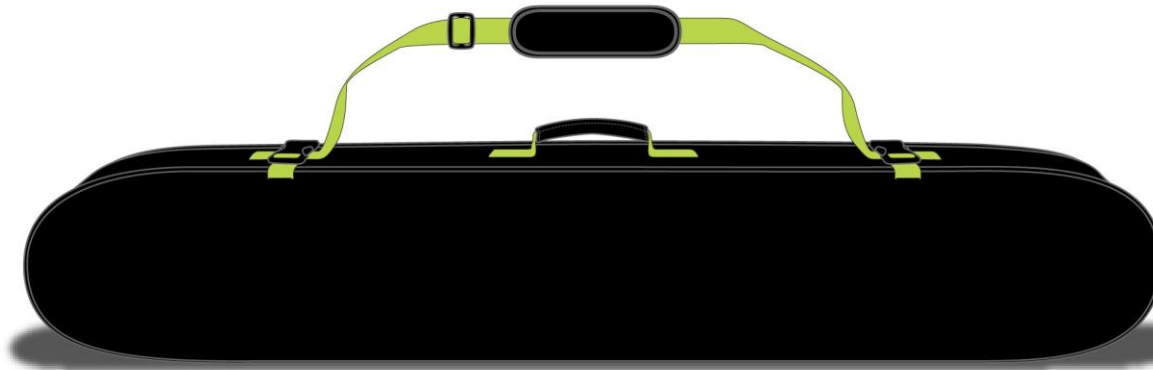

For Logo
Min: 100pcs

FRONT VIEW

BACK VIEW

- Full length zipper | Shoulder Strap
- Tarp lined | Beefy Zippers

Images are examples we can source.

Semi Padded

MATERIAL : 600D Polyester + Dobby Nylon / LINING : 210D Nylon
LOGO : Embroidery + Print / ZIPPER : #8 NL(Reverse zipper)
SIZE : 173x16x31cm (W.D.H.)

For Logo
Min: 100pcs

FRONT VIEW

BACK VIEW

- Padded and tarped lined
- Full-Length Heavy-duty dual zipper
- Zippered accessory pocket
- Tarp Lined | Beefy Zippers

Fully Padded

MATERIAL : 600D Polyester + Dobby Nylon / LINING : 210D Nylon
LOGO : Embroidery + Print / ZIPPER : #8 NL(Reverse zipper)
SIZE : 173x16x31cm (W.D.H.)