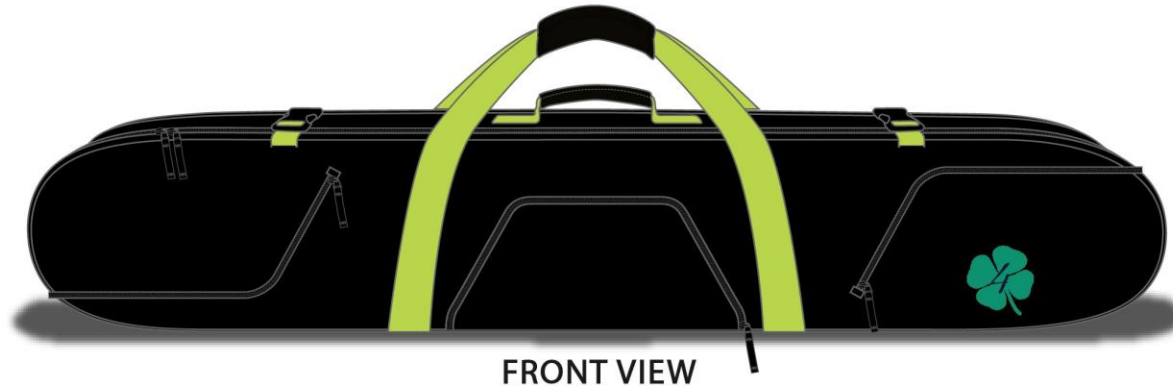

Fully Padded

MATERIAL : 600D Polyester + Dobby Nylon / LINING : 210D Nylon
LOGO : Embroidery + Print / ZIPPER : #8 NL(Reverse zipper)
SIZE : 173x16x31cm (W.D.H.)

For Logo
Min: 100pc

FRONT VIEW