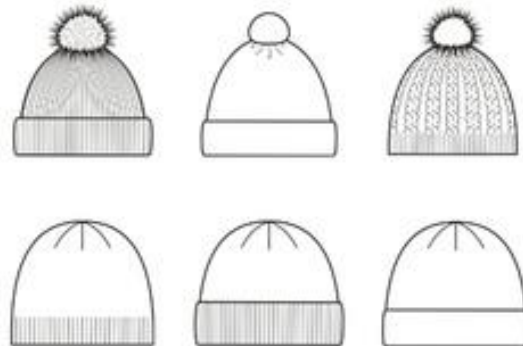

Contact our Team today to help you get started.

TABLE OF CONTENTS

- Beanies
 - Skates: Ice, Hockey & Speed
 - Boots: Cross Country & Snowboard
 - Ski: Goggles & Helmets
 - Hockey Sticks
 - Snowboard Bags
 - Ski Bags
 - Luggage
 - Hockey Bags
-
- Images are for Reference Only.
 - MOQ - Request
 - FOB: China or USA
 - Target Cost: Request

BEANIES

500pcs MOQ * Request Quote

Images are examples we can source.

SKATES

Images are examples we can source.

ICE SKATES

- **YX – IS48**
- Genuine leather upper material
- Velvet lining material
- Water transfer sole
- Stainless steel blade
- Size: 27 – 42#
- Logo Optional