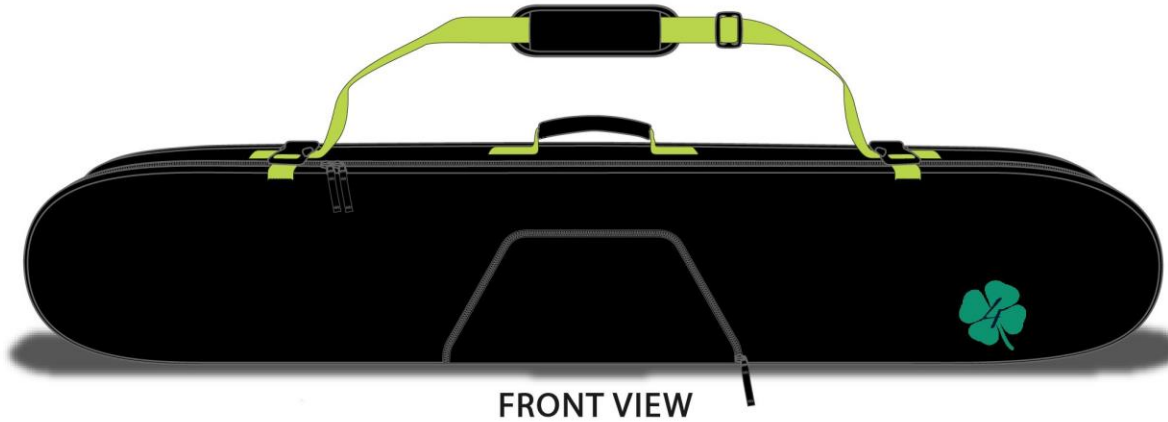

For Logo Min: 100pcs

- Dual Padded Straps | Lift Top Handle
- Large Dual Entry Boot Compartment
- Secure External Strap to hold Helmet

Images are examples we can source.

Basic Sleeve

MATERIAL : 600D Polyester + Dobby Nylon / LINING : 210D Nylon
LOGO : Embroidery + Print / ZIPPER : #8 NL(Reverse zipper)
SIZE : 173x16x31cm (W.D.H.)

For Logo
Min: 100pcs

FRONT VIEW

BACK VIEW

- Full length zipper | Shoulder Strap
- Tarp lined | Beefy Zippers

Images are examples we can source.

Semi Padded

MATERIAL : 600D Polyester + Dobby Nylon / LINING : 210D Nylon
LOGO : Embroidery + Print / ZIPPER : #8 NL(Reverse zipper)
SIZE : 173x16x31cm (W.D.H.)

For Logo
Min: 100pcs

FRONT VIEW

BACK VIEW

- Padded and tarped lined
- Full-Length Heavy-duty dual zipper
- Zippered accessory pocket
- Tarp Lined | Beefy Zippers

Fully Padded

MATERIAL : 600D Polyester + Dobby Nylon / LINING : 210D Nylon
LOGO : Embroidery + Print / ZIPPER : #8 NL(Reverse zipper)
SIZE : 173x16x31cm (W.D.H.)