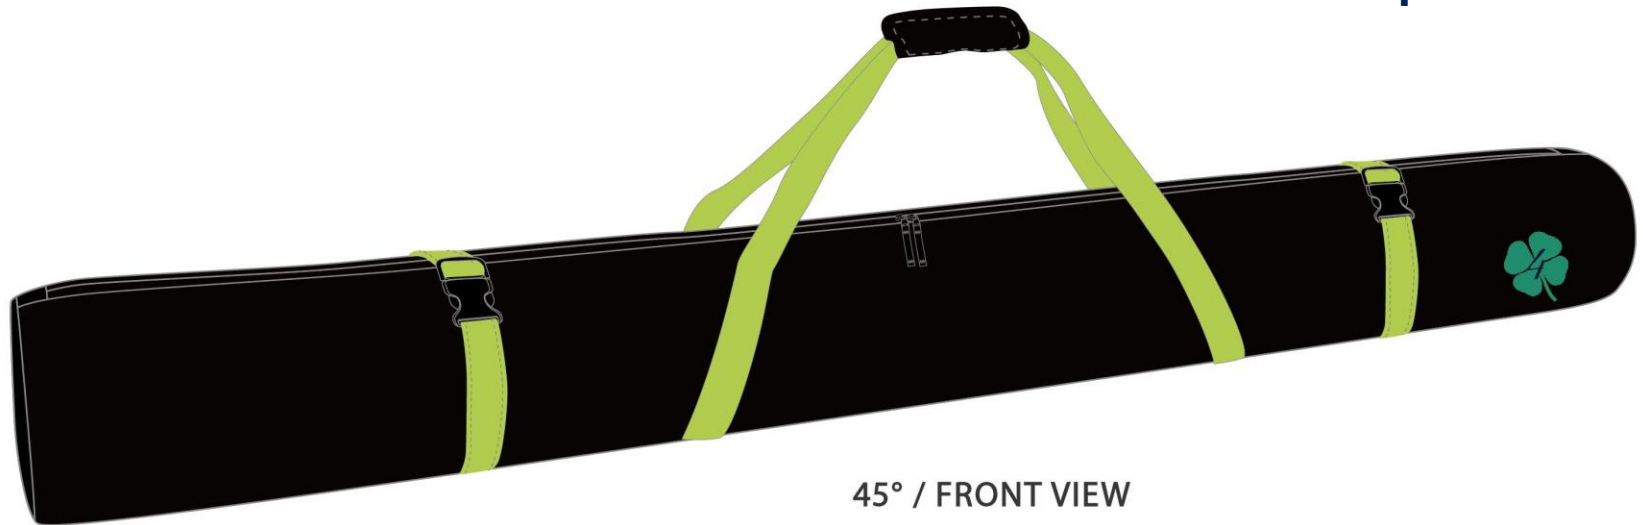

Alpine sleeve

MATERIAL : 600D Polyester
LOGO : Embroidery / ZIPPER : #8 NL(Reverse zipper)
SIZE : 175x21x16cm (W.D.H.)

For Logo:
Min: 100pcs