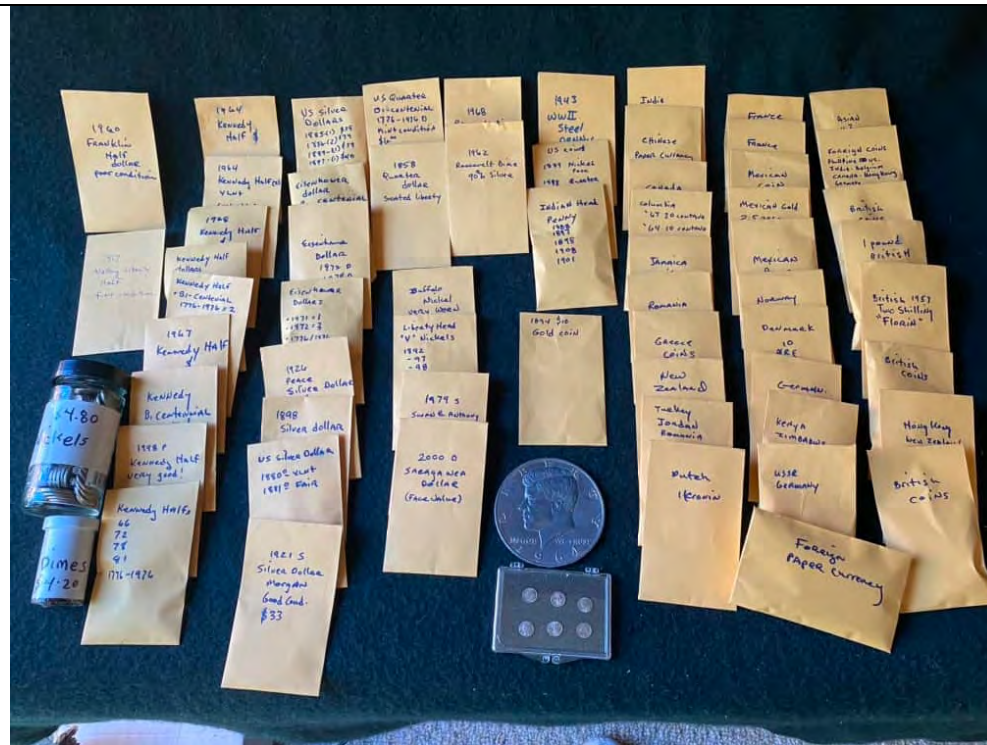

Category: Coin Collection

Item:

Coin Collection

Location: Box 44

American coins---Kennedy Half Dollars: 1964-1981(37) many in good to fine condition; 1917 Walking Liberty Half dollar (1) fine condition; Morgan silver dollar (8) 1880-1921; Eisenhower dollar 1971-1978 (9); 1926 "Peace" silver dollar (1); 2000 D Sacagawea Dollar (1); 1979 s Susan B Anthony dollar (1); Centennial Quarter dollar extra fine (1); 1858 Seated Liberty Quarter dollar (1); 1894 $10 gold coin (1) VALUABLE; 1968 Roosevelt dime near proof condition (1); 1962 Roosevelt dime 90% silver (1); Old dimes (poor) 1911, 1913, 1943 (3); Quarter dollar 1898 poor cond. (1); Buffalo nickel date obscured-poor cond. (1); Liberty "V" nickels 1889-1903 (9); Indian Head pennies 1888-1901 (5); Steel WWII penny 1943 (1); Novelty miniature "proof" US coins (no value); Box of Alan Coulthurst coins collected during WWII service in Europe. Box contains 1940s era Transportation Tokens; dogtag & military ribbons

Foreign currency---Canada, China, Colombia, Denmark, France, Germany, Great Britain, Greece, Holland, Hong Kong, India, Jamaica, Jordan, Kenya, Mexico, New Zealand, Norway, Philippines, Romania, Turkey, USSR