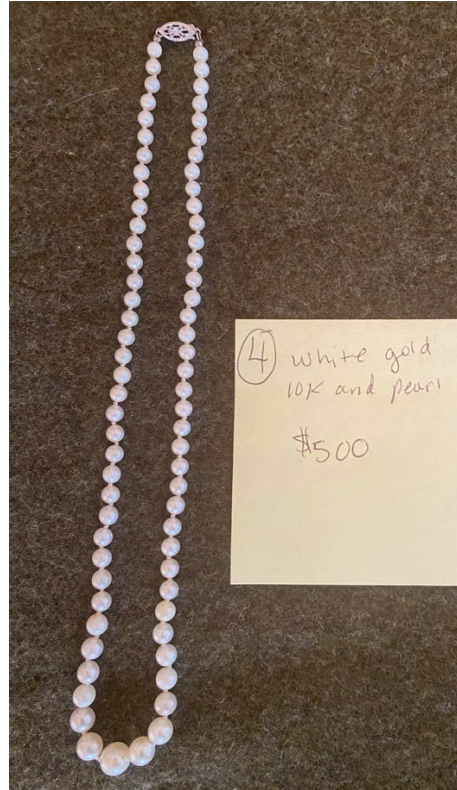

Assessed for Value

Item: No 4

Platinum clasp on pearl necklace