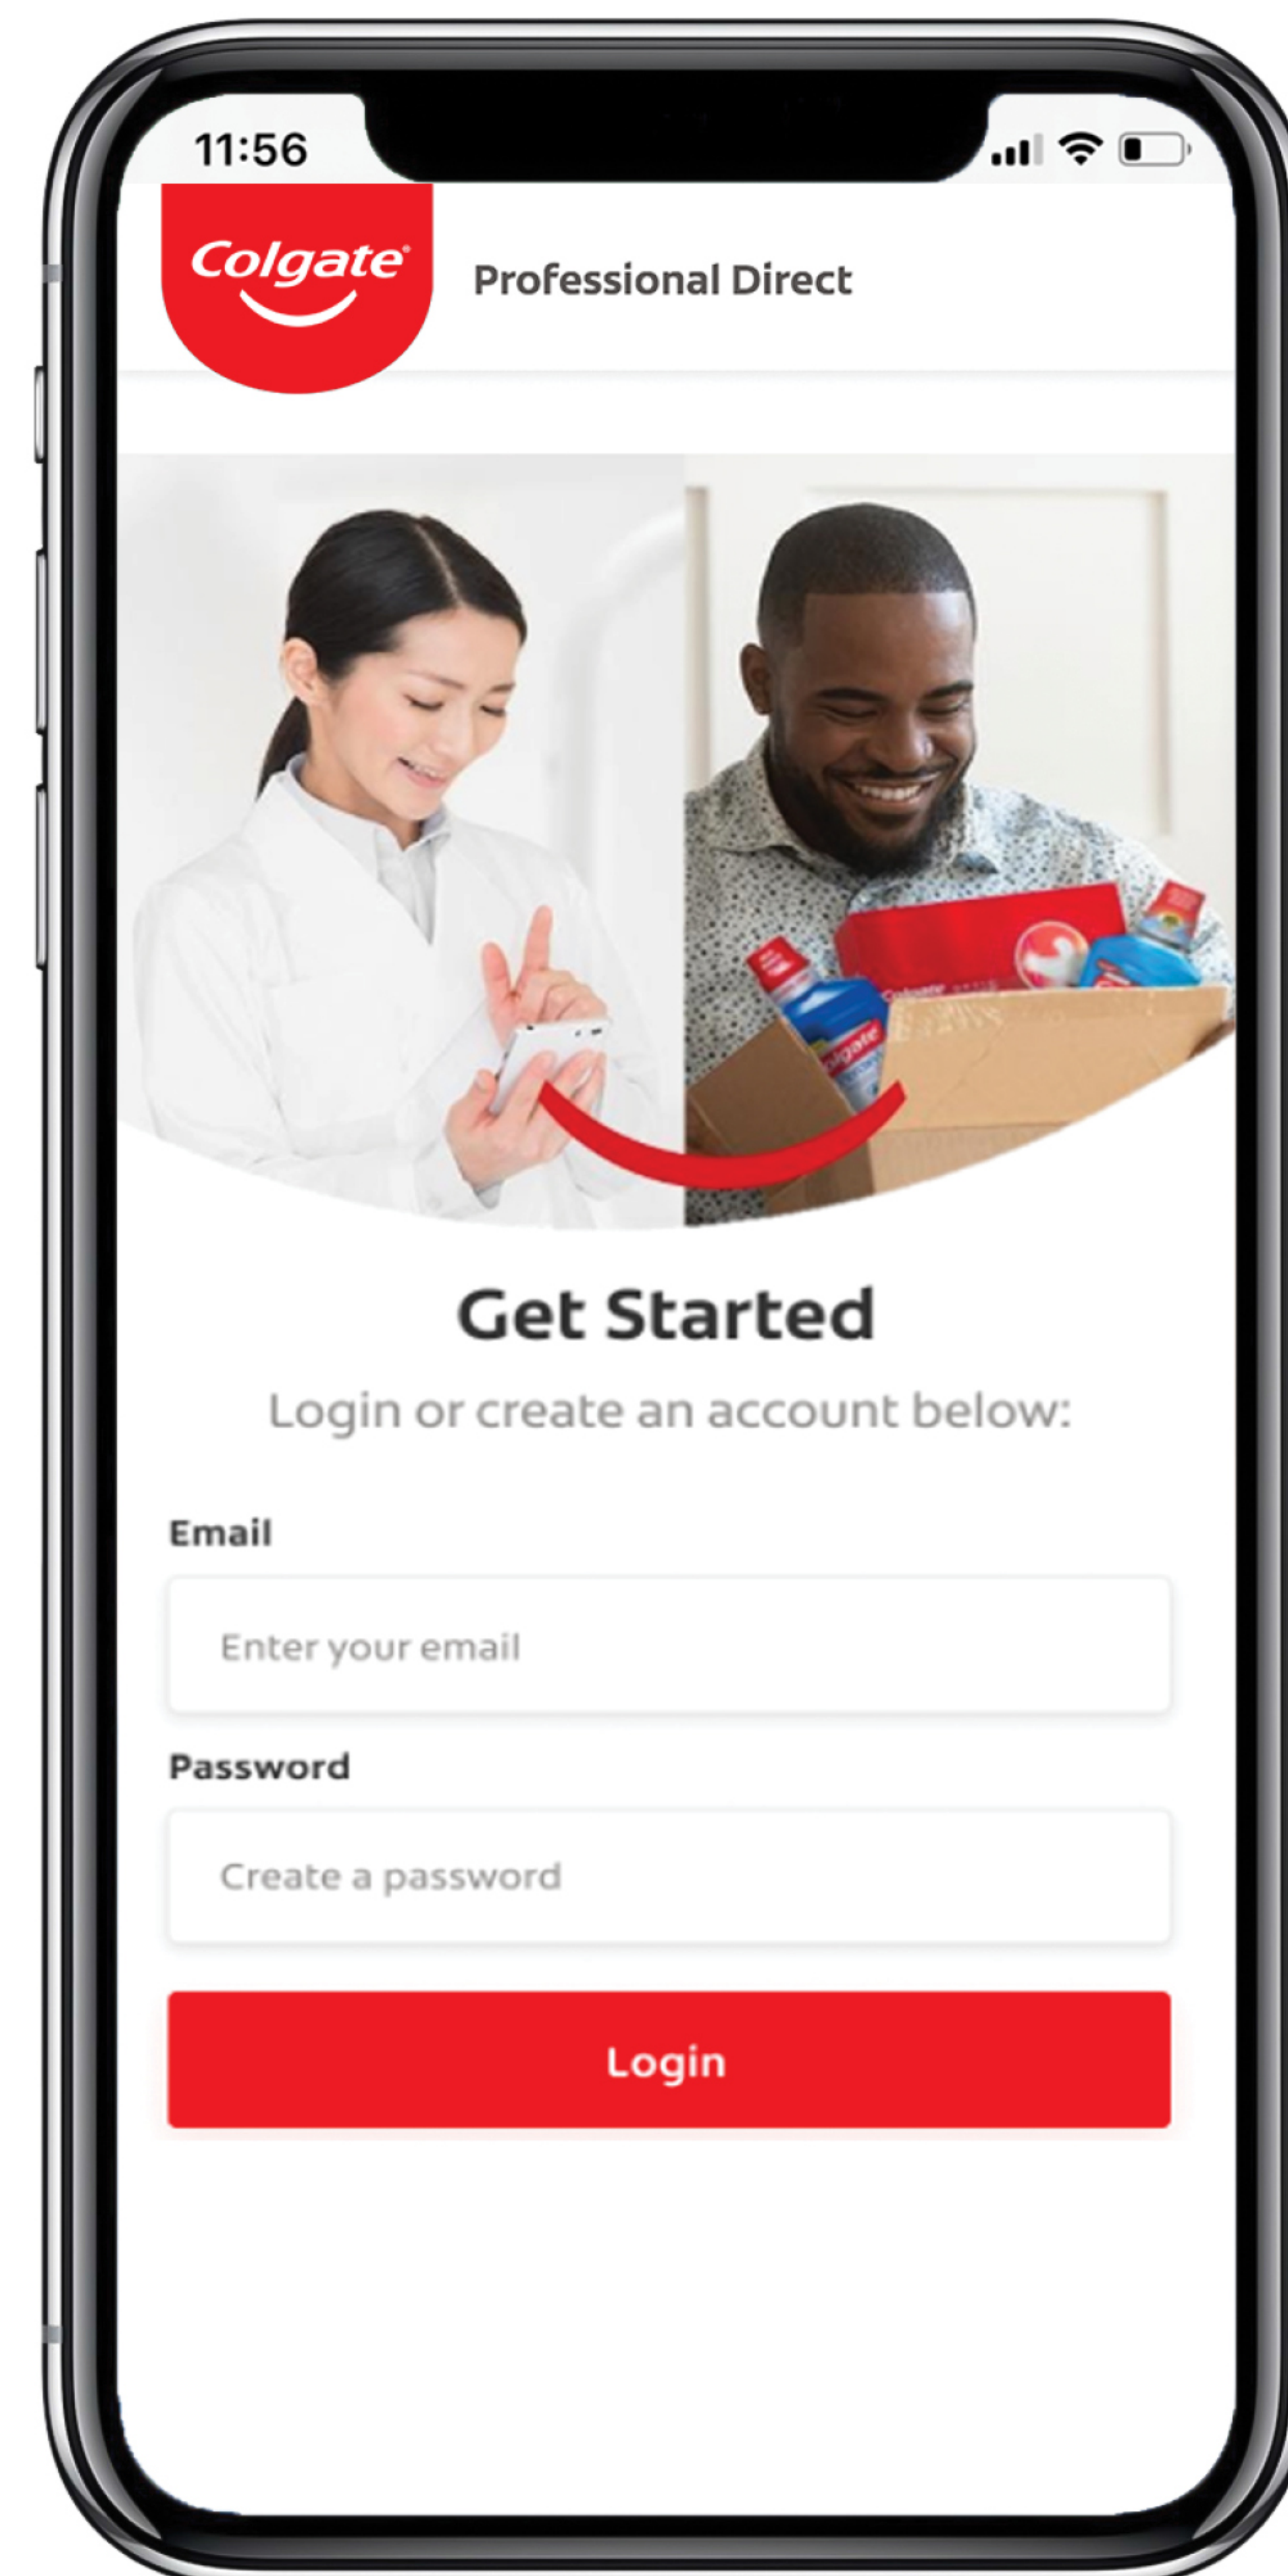

Introducing Colgate Professional Direct

A new website for your recommendations.

How it works

Portfolio

Go Direct