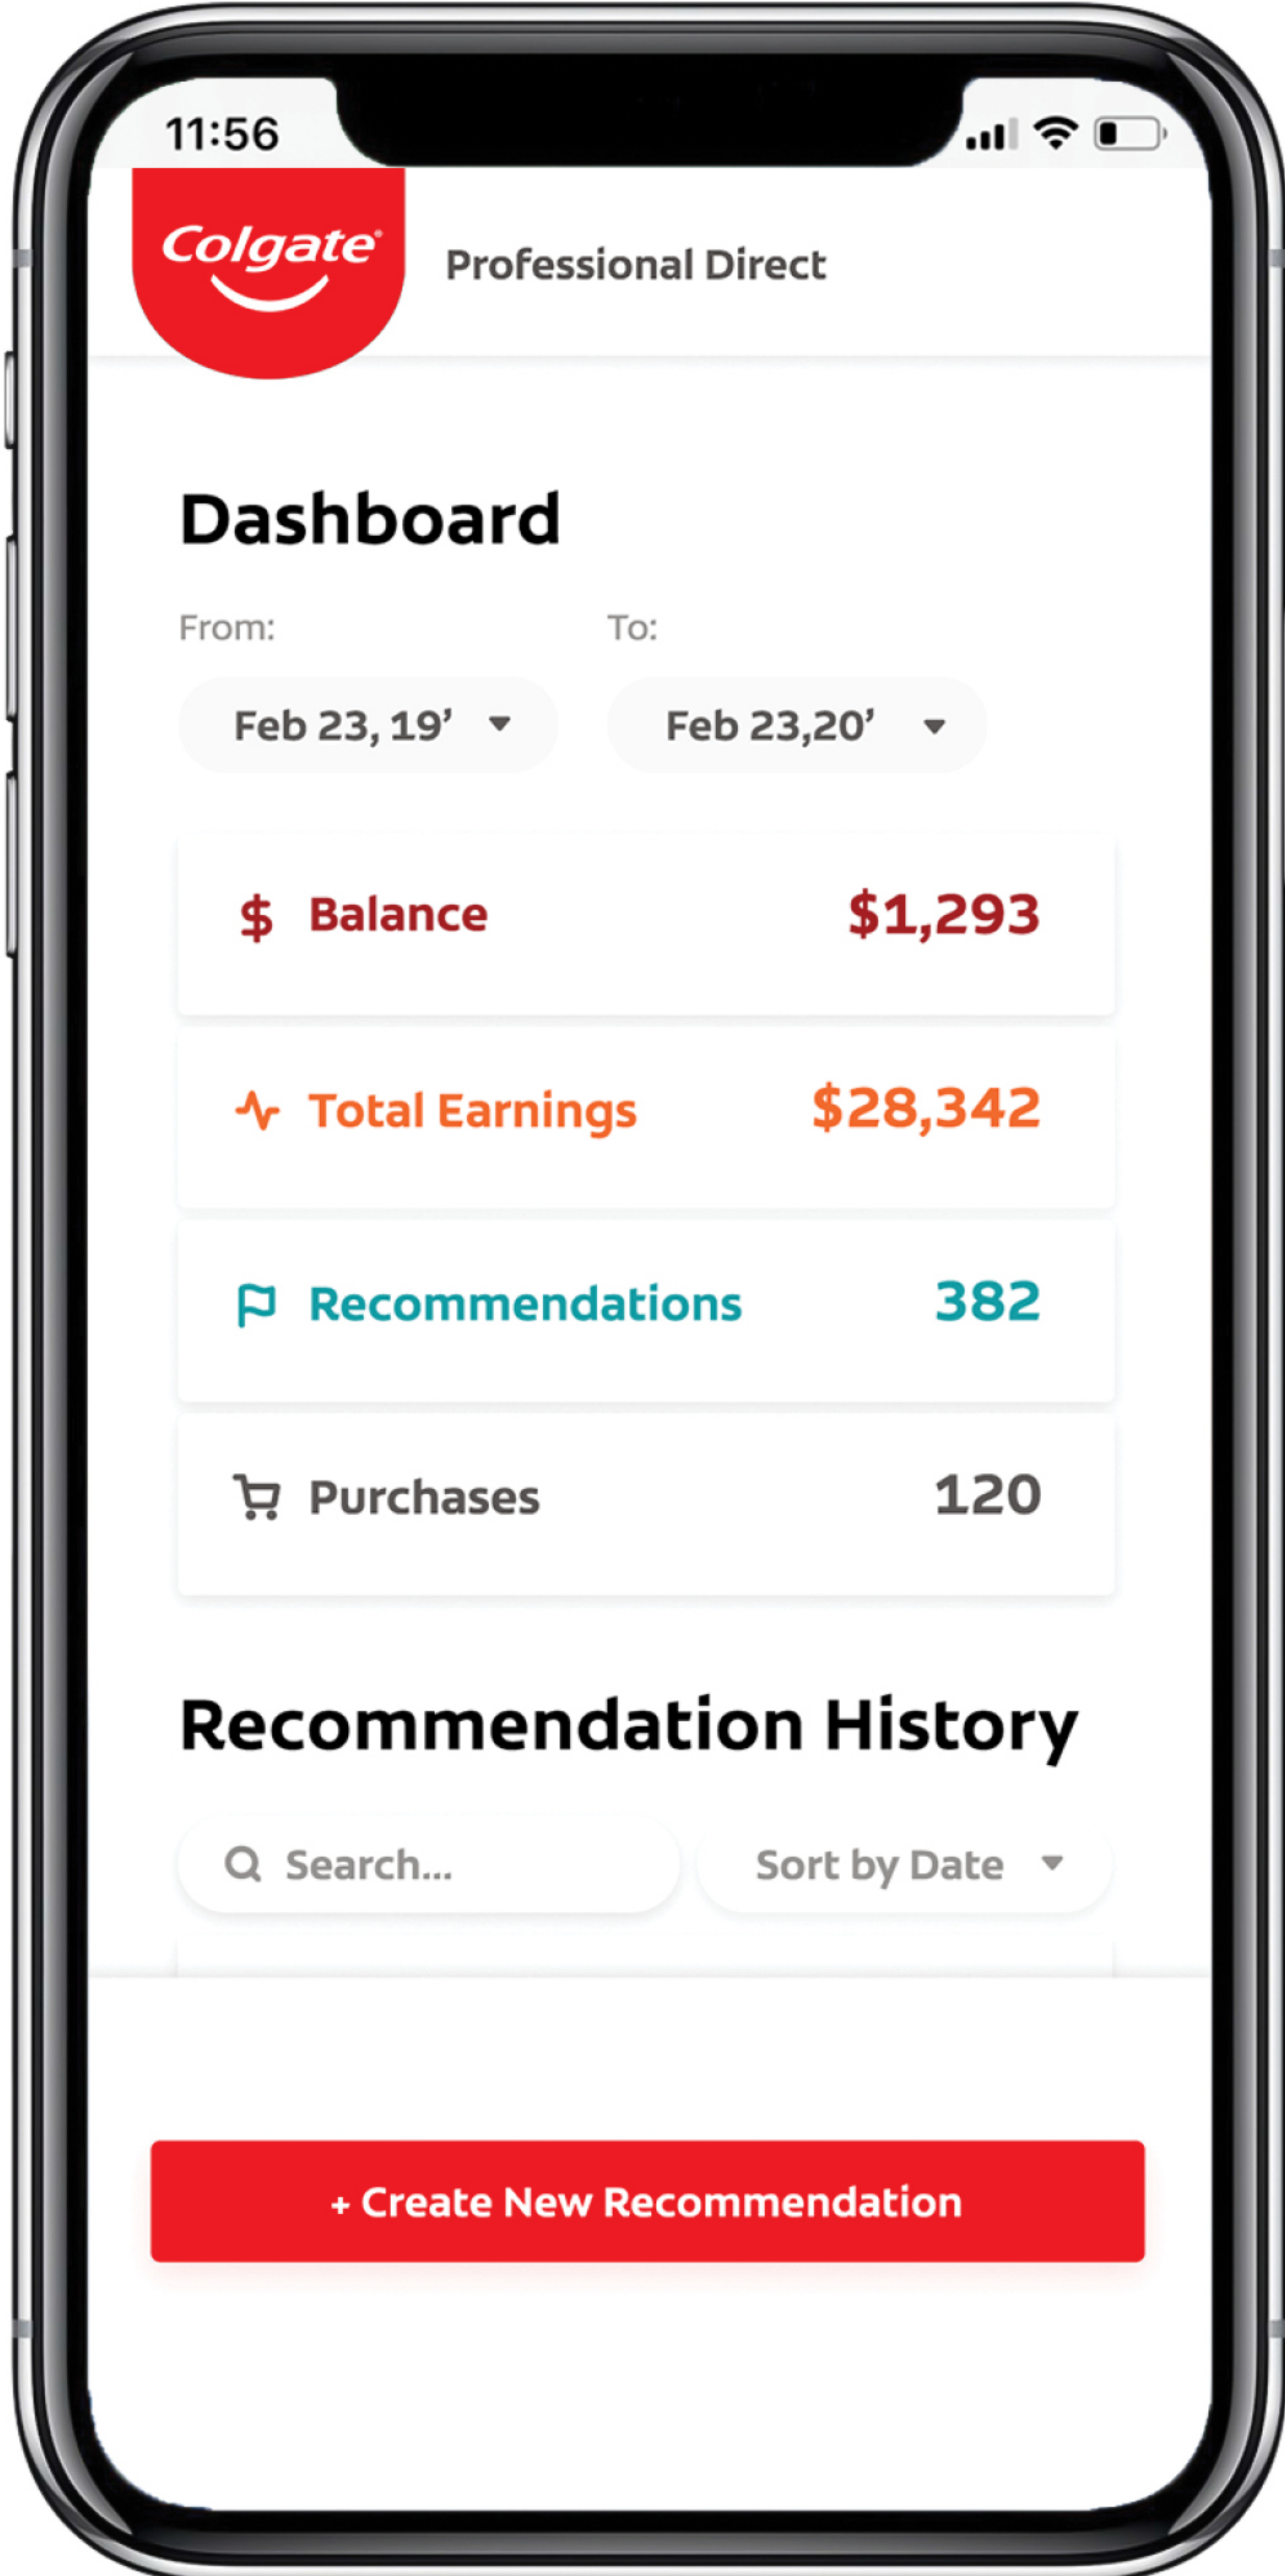

How it works

Portfolio

Go Direct