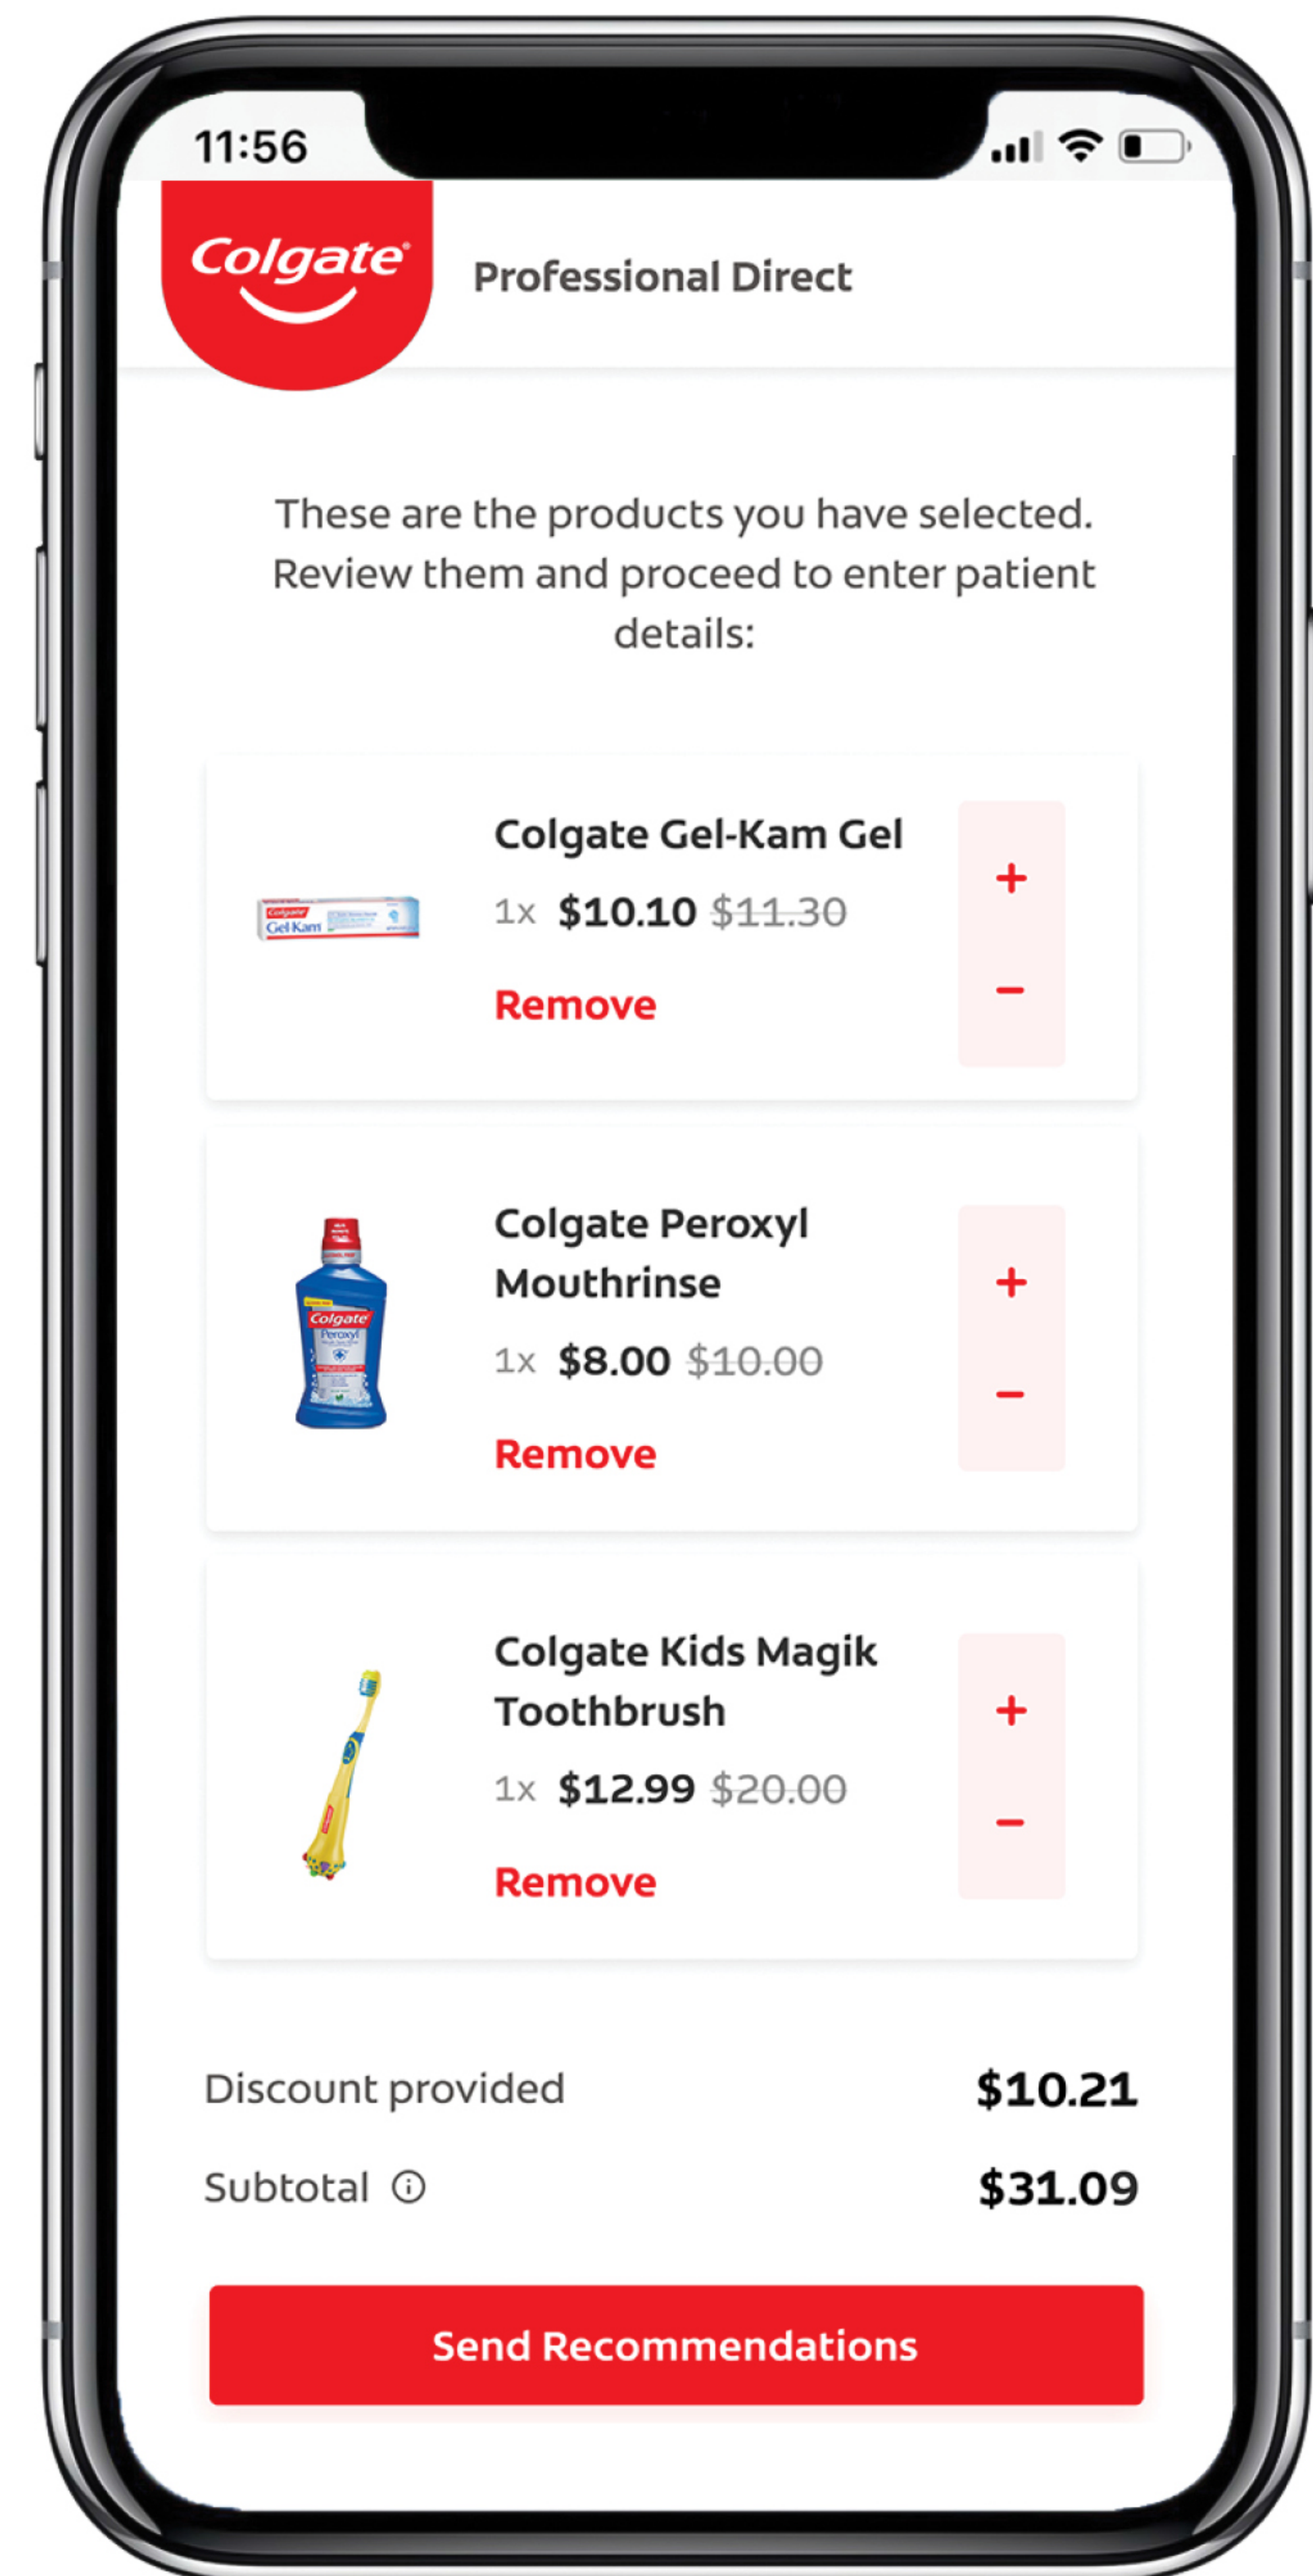

Choose Products

Select the right products you want to recommend to your patient.

How it works

Portfolio

Go Direct