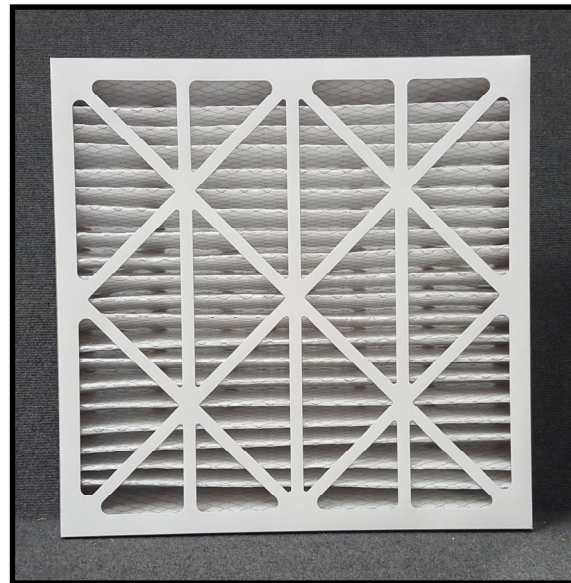

# Filter Spec Sheet

Part #:

## General Filter Specs

Description: **Deluxe Pleated Prefilter**

Dimensions (nominal): **24" x 24" x 2"**

Rating: **MERV 10**

Average Filter Life: **3 months**

## Additional Features:

- Heavy-duty Moisture Resistant Construction
- Recycled Galvanized Expanded Metal Backing
- Fiber media will not support microbial growth
- Ideal in high-velocity systems where max sq. ft. of media is necessary
  - 15 Pleats Per Lineal Foot