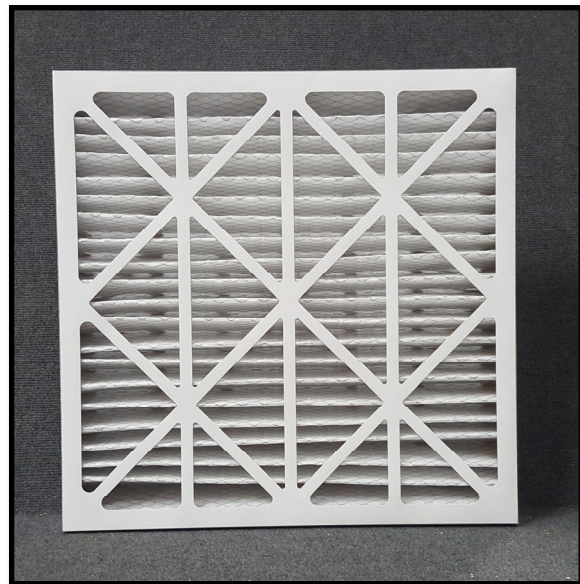

## General Filter Specs

Description: **Deluxe Pleated Prefilter**

Dimensions (nominal): **24" x 24" x 4"**

Rating: **MERV 10**

Average Filter Life: **3 months**

## Additional Features:

- Heavy-duty Moisture Resistant Construction
- Recycled Galvanized Expanded Metal Backing
- Fiber media will not support microbial growth
- Ideal in high-velocity systems where max sq. ft. of media is necessary
  - 11 Pleats Per Lineal Foot