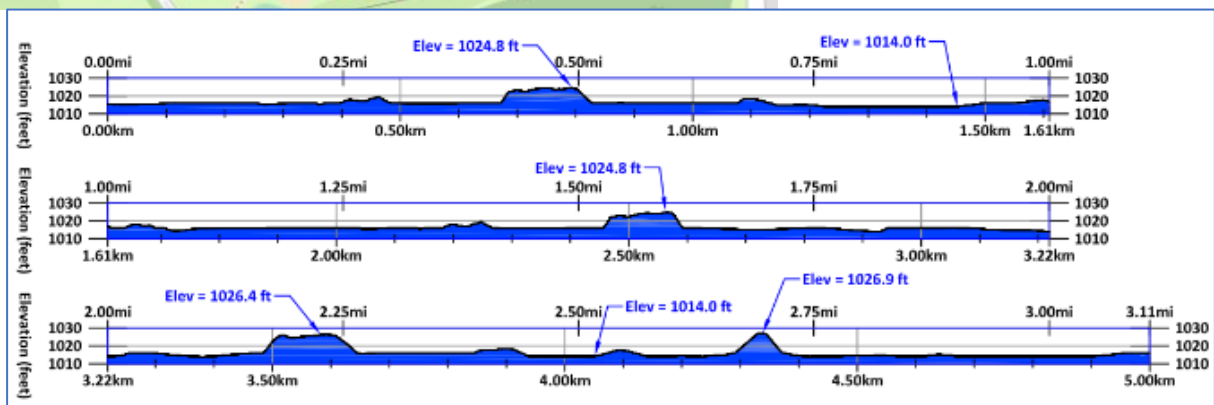

Assumption 5000m Course at Tri City Golf Course

In Partnership with Mid-State Technical College

Use your phone to see your LIVE location on the course by using this QR code or go directly to the URL <https://www.mstc.edu/tricity>

Assumption 3200m Course at Tri City Golf Course

In Partnership with Mid-State Technical College

Use your phone to see your LIVE location on the course by using this QR code or go directly to the URL <https://www.mstc.edu/tricity>