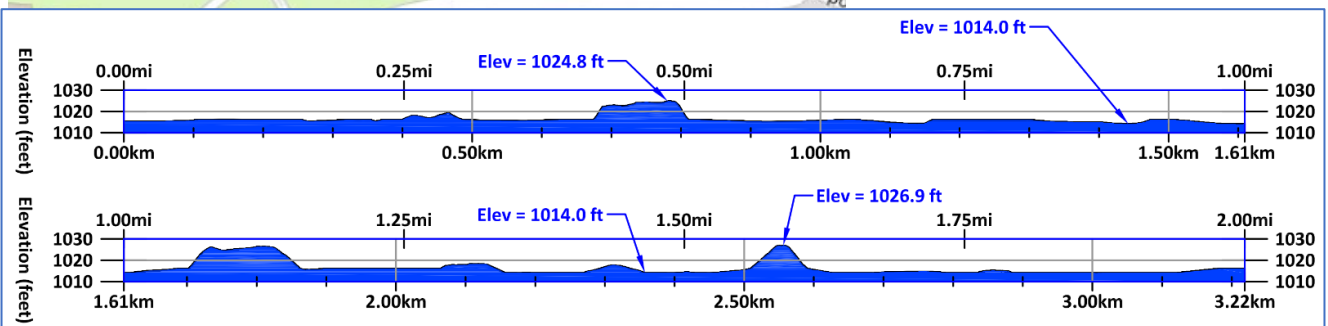

Assumption 3200m Course at Tri City Golf Course

In Partnership with Mid-State Technical College

Use your phone to see your LIVE location on the course by using this QR code or go directly to the URL <https://www.mstc.edu/tricity>

Please Keep off tees, greens & sand

Schedule

- 3:50 – Coaches Meeting
- 4:10 – Boys High School
- 4:45 – Girls High School
- 5:20 – Boys Middle School
- 5:45 – Girls Middle School
- 6:10 – ½ Mile Elementary Fun Run
- 6:30 – Awards Ceremony