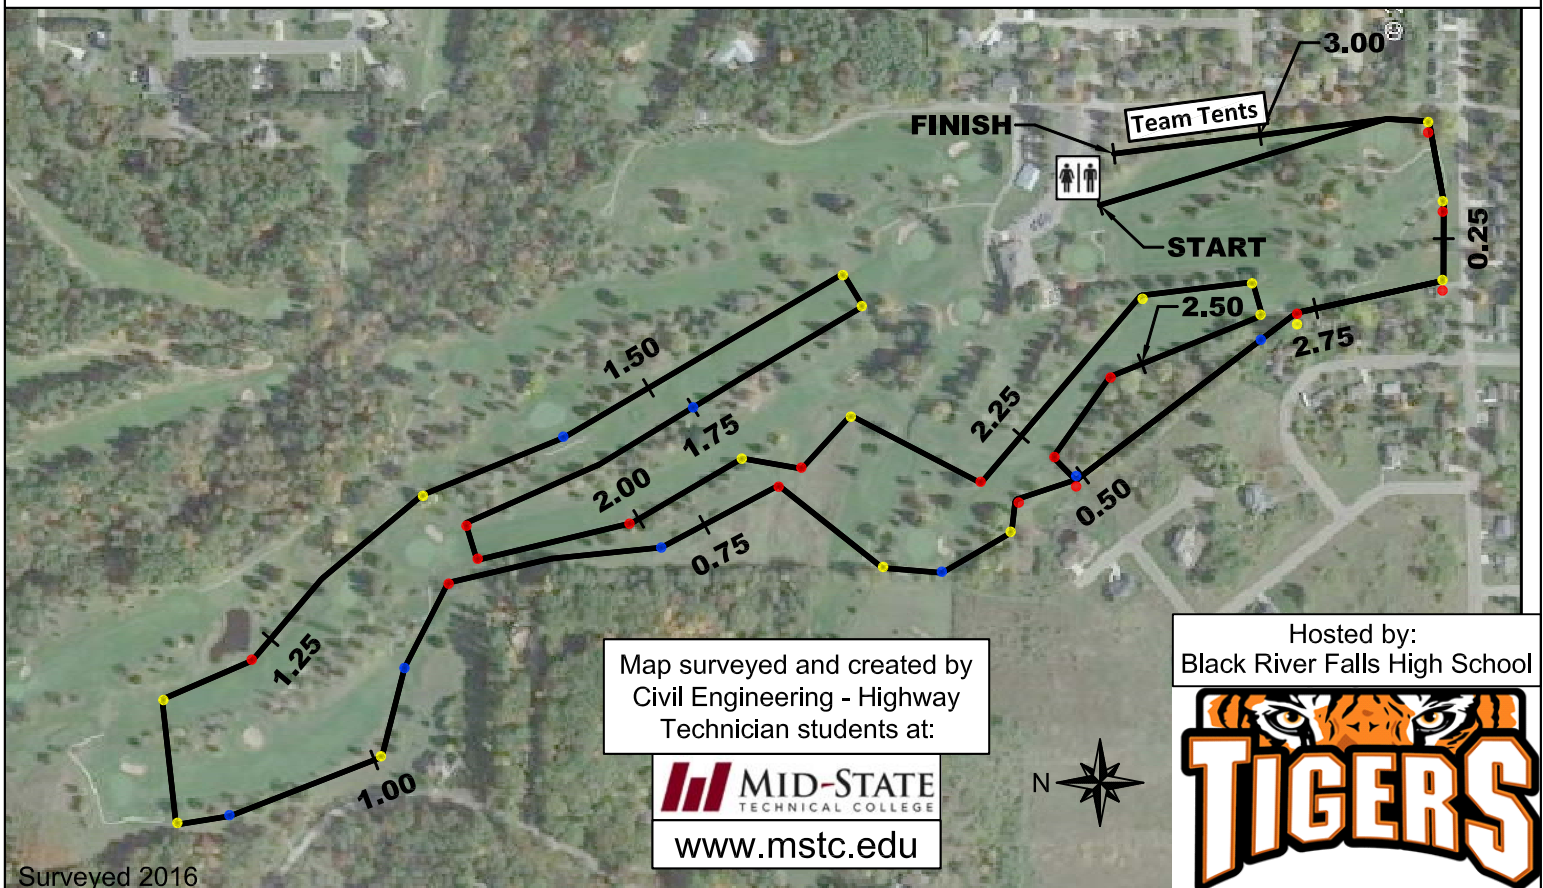

5000m Cross Country Course at Skyline Golf Course

5000m Cross Country Course Profile