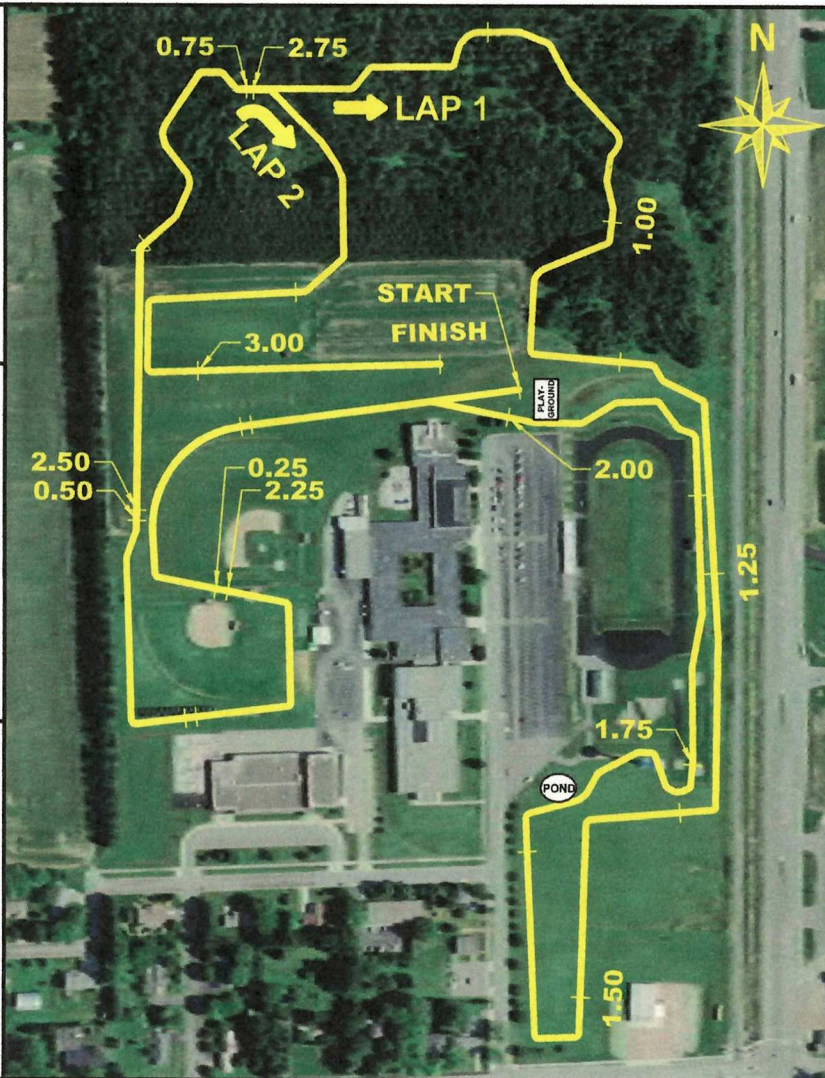

Colby HS 5000m Cross Country Course

Use your phone to see your LIVE location on the course with this QR code, or go directly to the URL: <http://www.mstc.edu/colby>

Map surveyed & created by Civil Engineering - Highway Technician students at:

www.mstc.edu

5000m Cross Country Course Profile