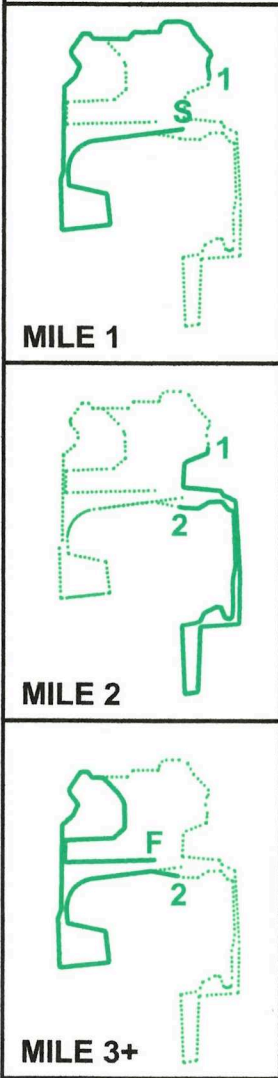

Colby HS 5000m Cross Country Course

Use your phone to see your LIVE location on the course with this QR code, or go directly to the URL: <http://www.mstc.edu/colby>

Map surveyed & created by Civil Engineering - Highway Technician students at:

www.mstc.edu

5000m Cross Country Course Profile