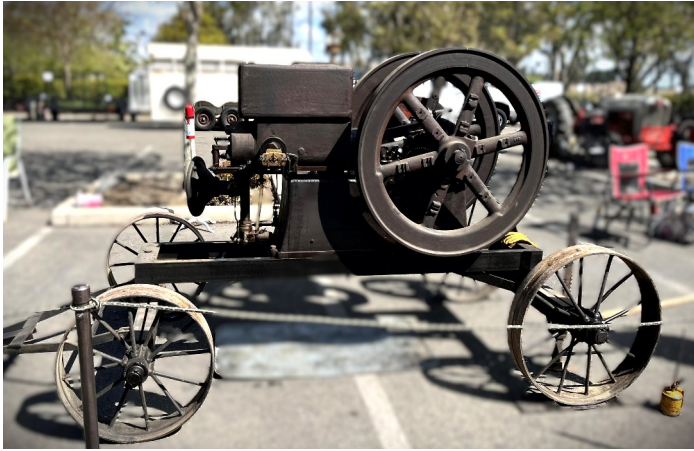

Engine & Tractor Show

EDGE&TA BRANCH 13

Saturday, April 5, 2025

Store opens at 8:00am

(Come earlier to set up)

Tractor Supply Store

10520 Twin Cities Rd, Galt CA

Coffee & Donuts Available in the Morning