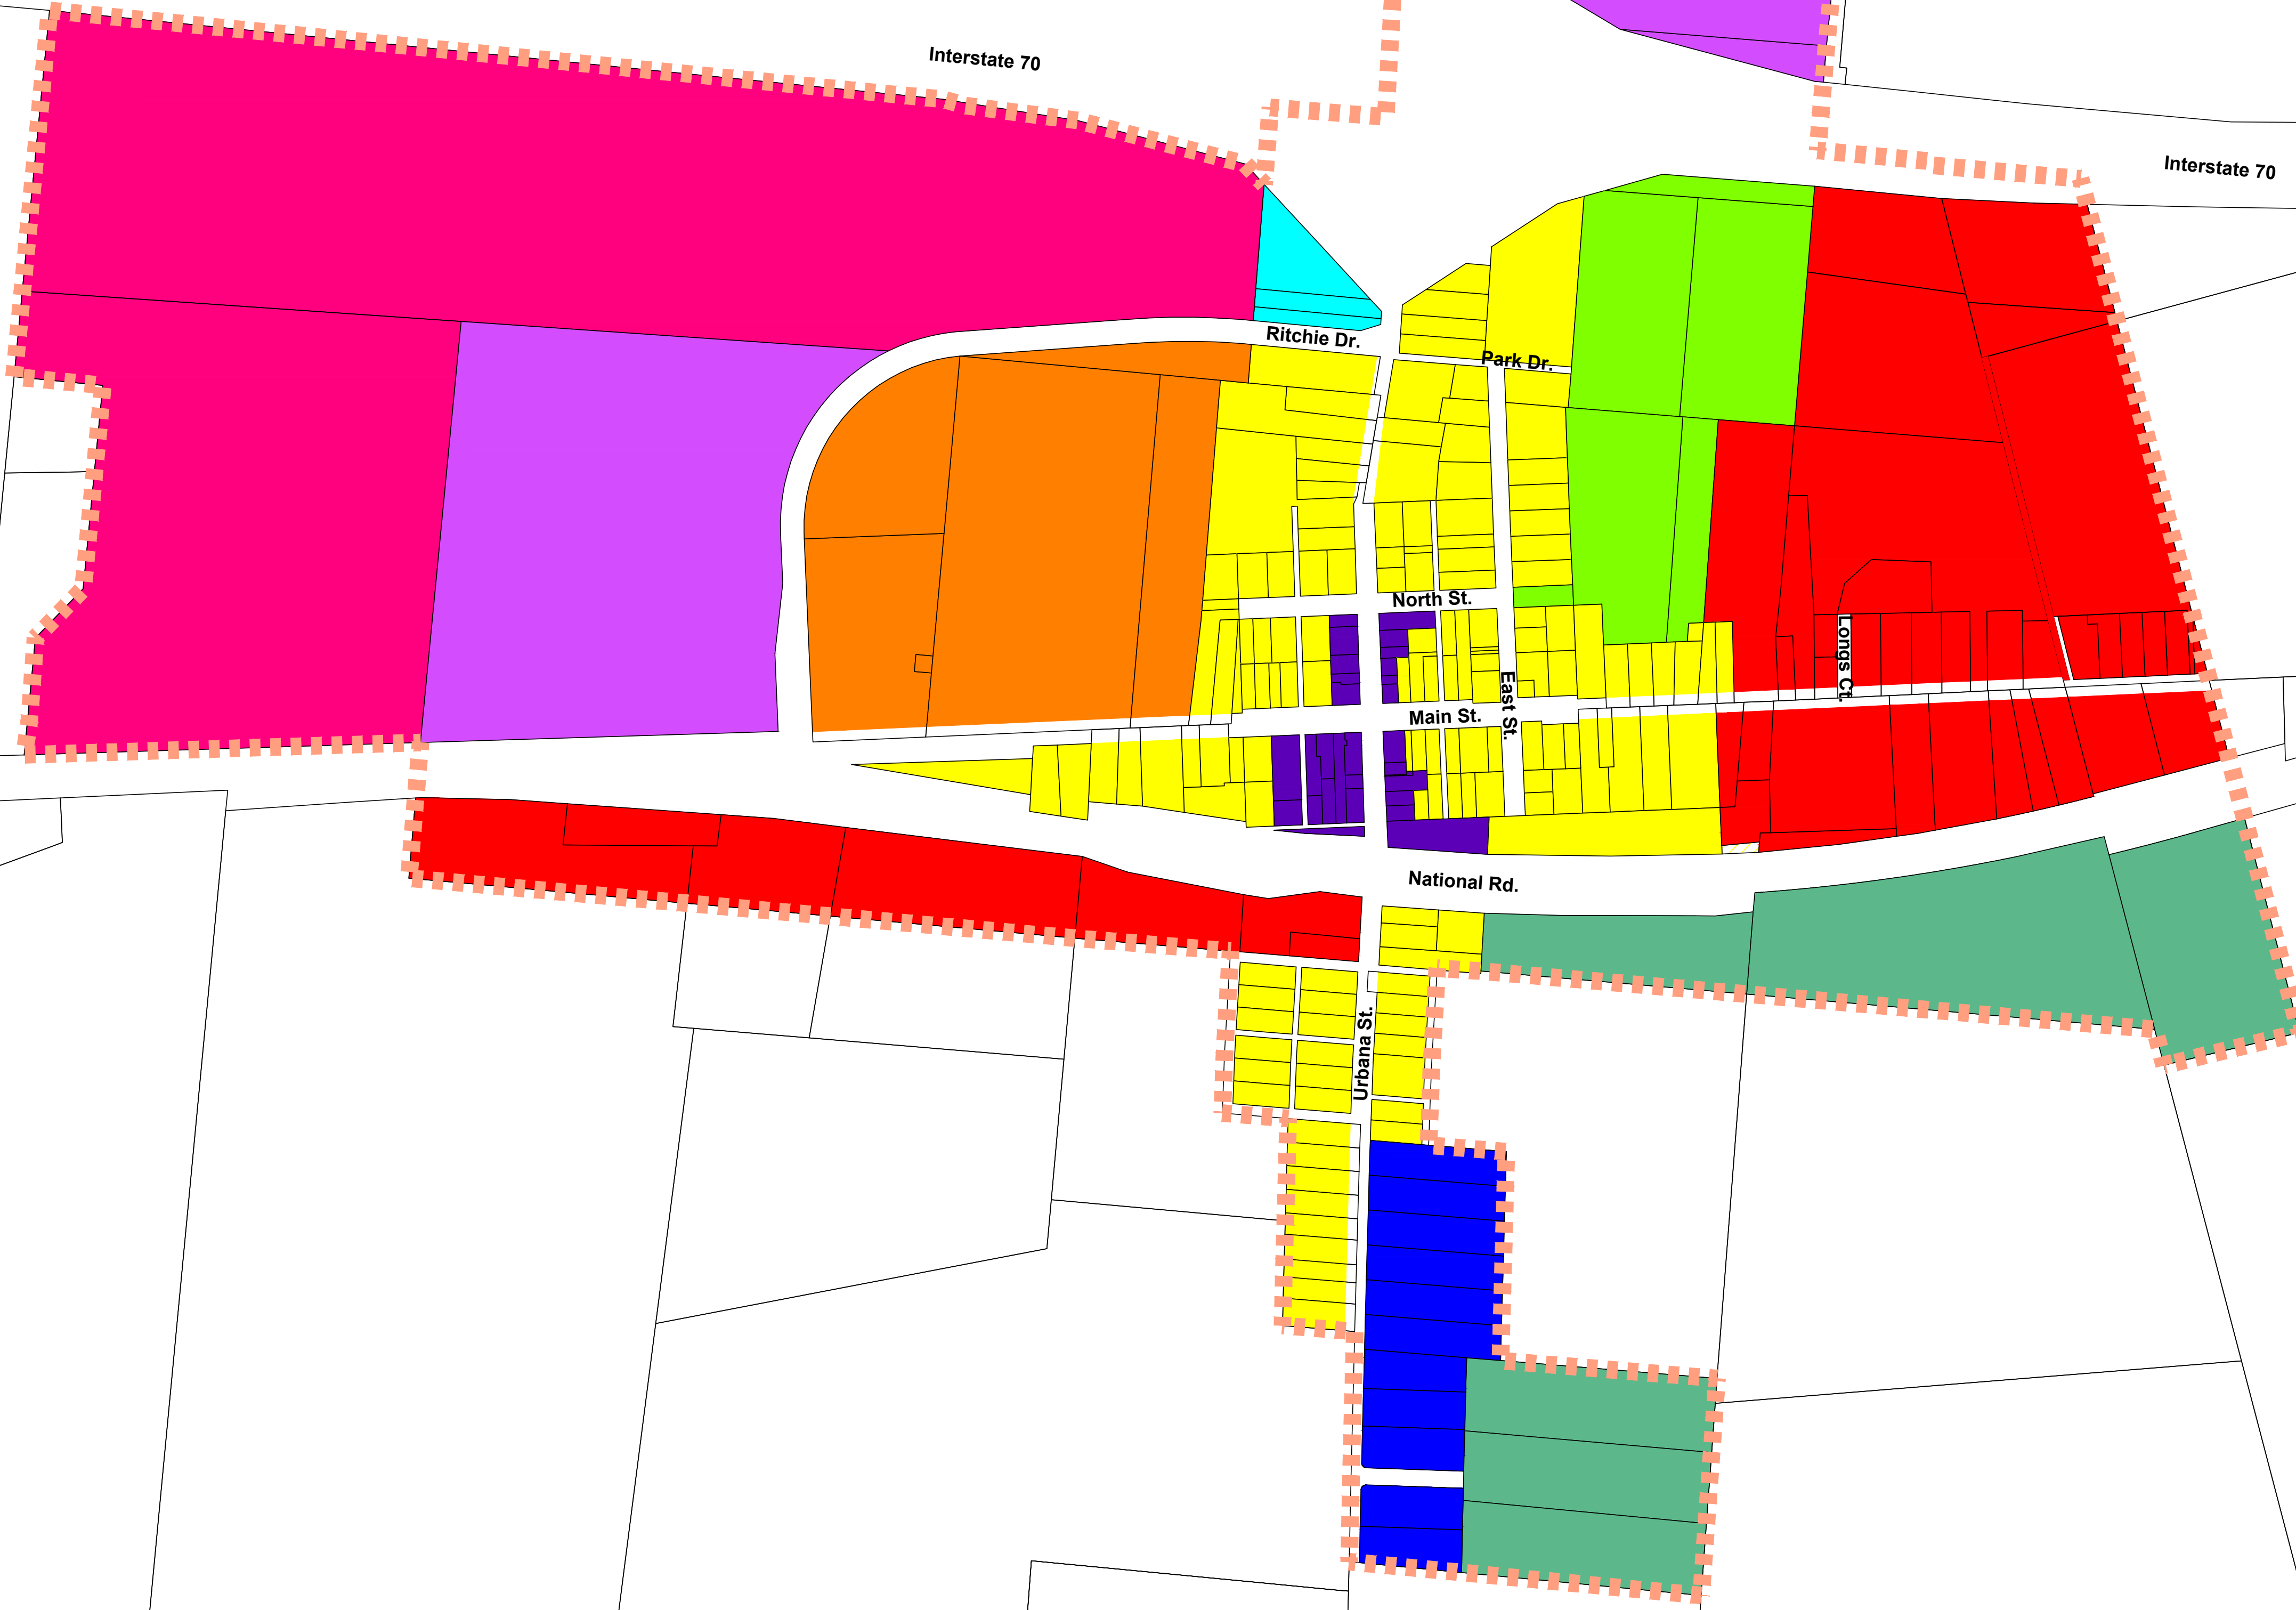

# VILLAGE OF SOUTH VIENNA ZONING MAP August 22, 2022

- ### LEGEND
- SCHOOL
  - R-Village Center
  - R-Medium Density
  - R-Low Density
  - PARK
  - I-1
  - I-1 County Zoning
  - C-1
  - A-1
  - Small Business District
  - VILLAGE LIMITS