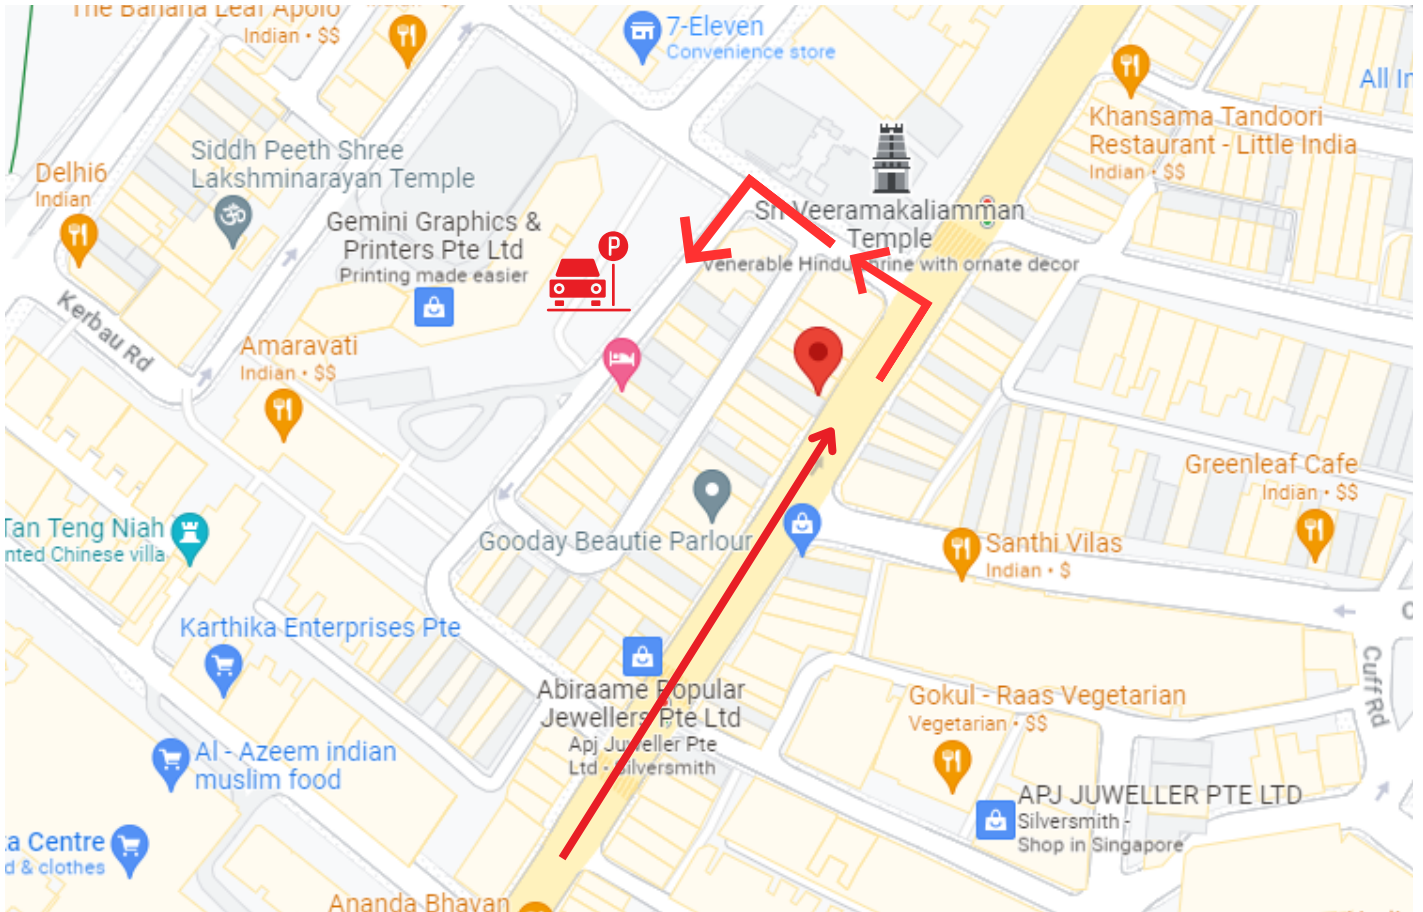

# BAO GA LIAO

## WHERE TO PARK YOUR CAR

668 CHANDER RD 219960  
2 MINS WALK

TURN LEFT ONTO BELILIOS RD

TURN LEFT ONTO BELILIOS LN