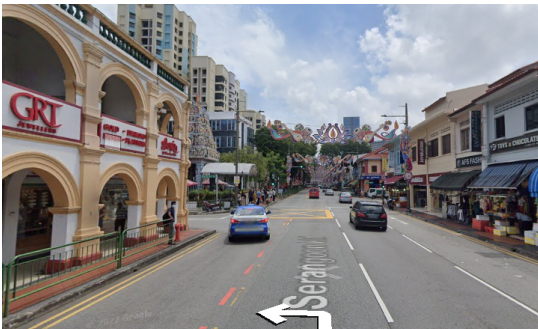

## WHERE TO PARK YOUR CAR

668 CHANDER RD 219960  
2 MINS WALK

TURN LEFT ONTO BELILIOS RD

TURN LEFT ONTO BELILIOS LN