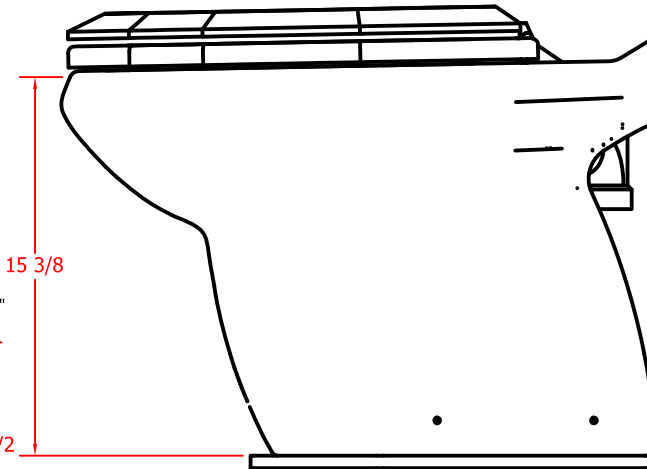

NOTE: Estimated Dimensions due to  
porcelain variance. DRY FIT before  
plumbing and mounting bowl.  
Tolerance + or - 3/8"  
( DOUBLE CHECK LEVEL WITH TOILET)

**HEADHUNTER**  
WWW.HEADHUNTERINC.COM

Doc#: Military Bravo Toilet