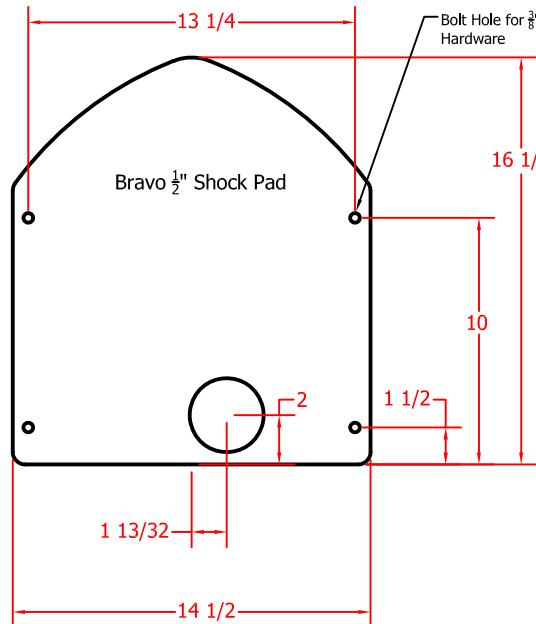

NOTE: Estimated Dimensions due to  
porcelain variance. DRY FIT before  
plumbing and mounting bowl.  
Tolerance + or - 3/8"  
( DOUBLE CHECK LEVEL WITH TOILET)

**HEADHUNTER**  
WWW.HEADHUNTERINC.COM

Doc#: Military Bravo Toilet

rev: 9/7/23

Drawn by: Case Crowther