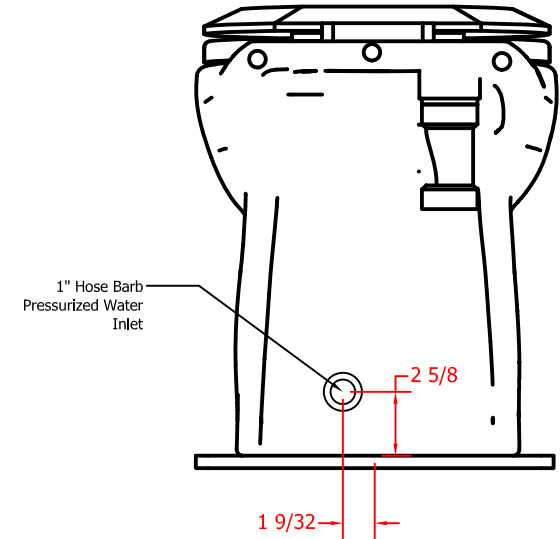

NOTE: Estimated Dimensions due to  
porcelain variance. DRY FIT before  
plumbing and mounting bowl.  
Tolerance + or - 3/8"  
( DOUBLE CHECK LEVEL WITH TOILET)

**HEADHUNTER**  
WWW.HEADHUNTERINC.COM

Doc#: Military Bravo Toilet

rev: 9/7/23

Drawn by: Case Crowther