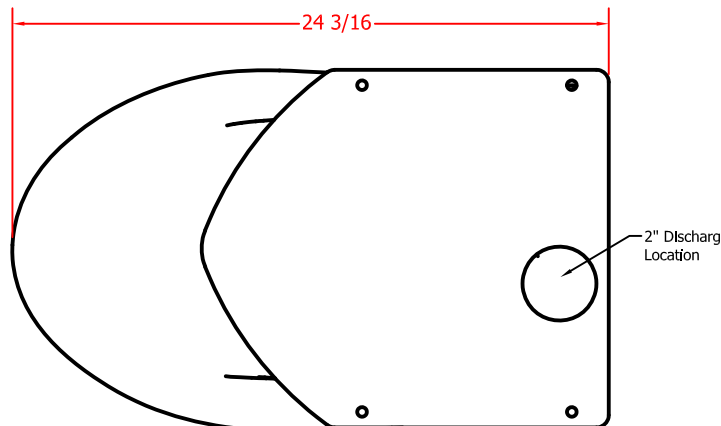

NOTE: Estimated Dimensions due to  
porcelain variance. DRY FIT before  
plumbing and mounting bowl.  
Tolerance + or - 3/8"  
( DOUBLE CHECK LEVEL WITH TOILET)

**HEADHUNTER**  
WWW.HEADHUNTERINC.COM

Doc#: Military Bravo Toilet