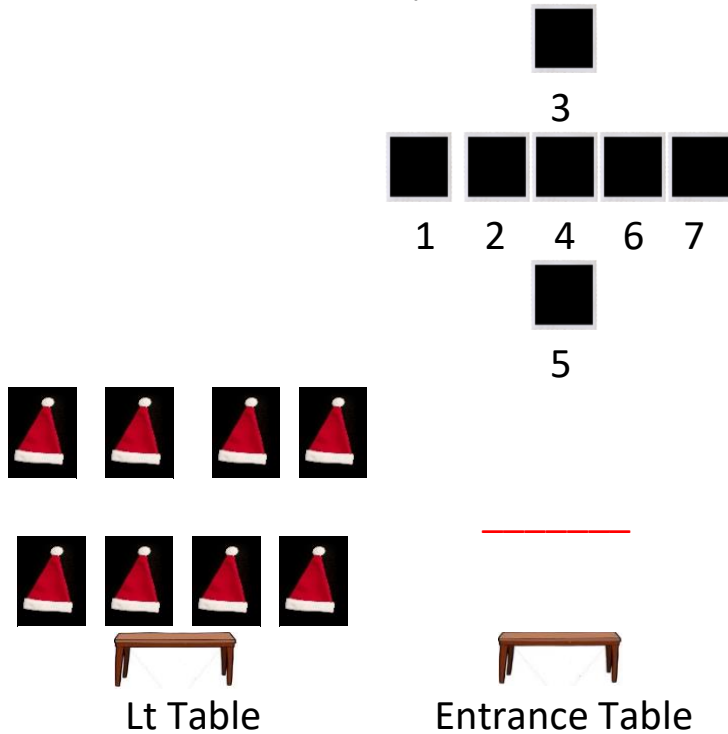

Pistols 5 rnd ea holstered

Gringo table

Shooter starts: SASS default

Shooter says: "Time to trim the Tree"

ATB engage **RIFLE** targets: 3 rounds on T3, then 1 round on T1.
Then sweep targets T2-T3-T4 twice

Engage **SHOTGUN** targets any order, until down.

Engage **PISTOL** targets with Rifle instructions.

HOLIDAY SHOOT 2023
BAY 12/ STAGE 12
THE CEMETARY

GUN ORDER: Downrange stage

Shotgun 2+ staged on Lt Table (Reset after all Shotgun targets down)

Rifle 10 rnds staged on Lt Table

Pistols 5 rnds ea holstered (shot behind Red Line)

Shooter starts: Hands on shotgun belt

Shooter says: "See you in 2024!"

ATB engage any 2 SHOTGUN targets until down. Make Safe
Pointing towards Lt Berm.