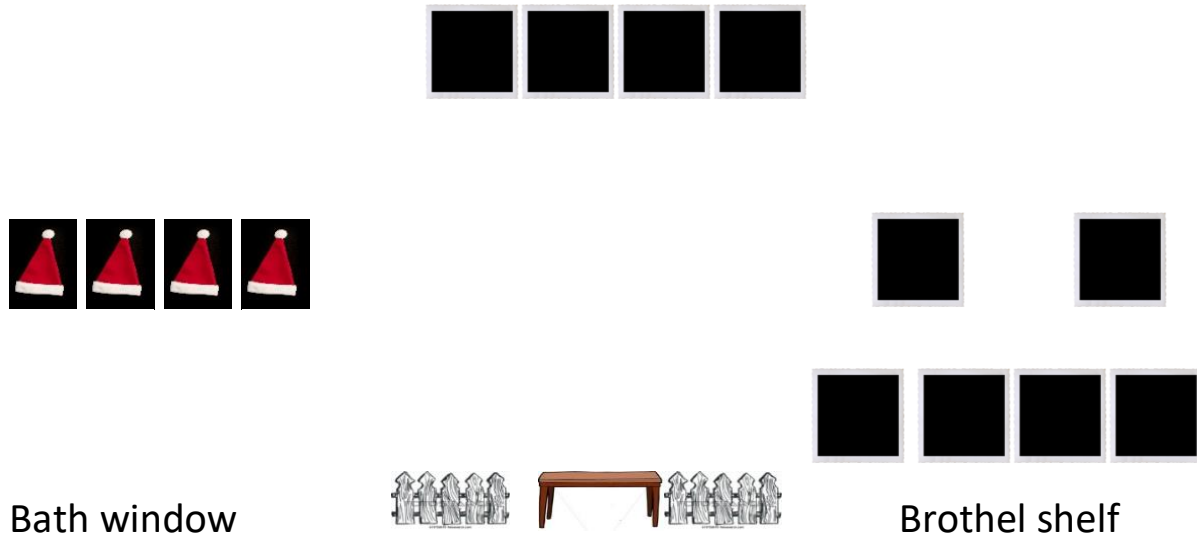

HOLIDAY SHOOT 2023
BAY 10/ STAGE 10
BATH HOUSE/BROTHEL

GUN ORDER:

Pistols 5 rnds ea staged with (1 reload each)

Rifle 10 rnds staged on Center table

Shotgun 4+ staged on bath house window

Shooter starts: Hands touching reload rounds

Shooter says: "Wrap it up"

ATB engage **PISTOL** targets 1st Pistol one on each, then 2nd Pistol one on each. (Must shoot 6 rounds from each Pistol)

Engage **RIFLE** targets in a Continuous Nevada sweep from either end.

Engage **SHOTGUN** targets any order, until down.