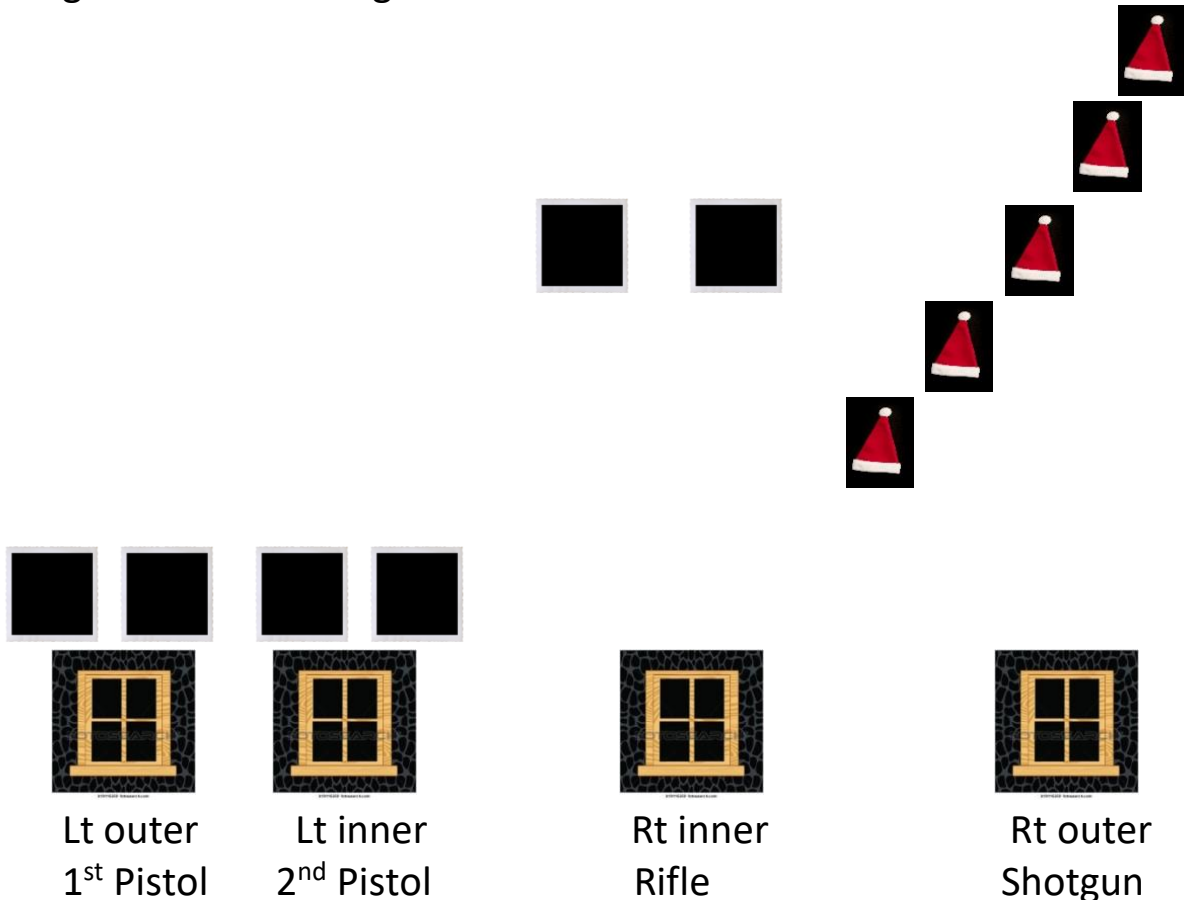

GUN ORDER:

Rifle 10 rnds staged on Lt window

Shotgun 4+ staged on doorway table

Pistols 5 rnds ea holstered shot from Rt window

Lt window

table

Rt window

Shooter starts: Hands on Rifle

Shooter says: " Happy Holidays"

ATB engage **RIFLE** targets in a 6-2-2 from either end.

Engage the **SHOTGUN** targets any order until down

Engage the **PISTOL** targets with Rifle instructions.

HOLIDAY SHOOT 2023
BAY 9/ STAGE 9
THE BANK

GUN ORDER:

Pistols 5 rnds ea holstered (Shot from Lt outer & inner window)

Rifle 5 rnds staged on Rt inner Window

Shotgun 5+ rounds staged on Rt outer window

Shooter starts: Hands Flat on window ledge

Shooter says: "It's the Big 5"