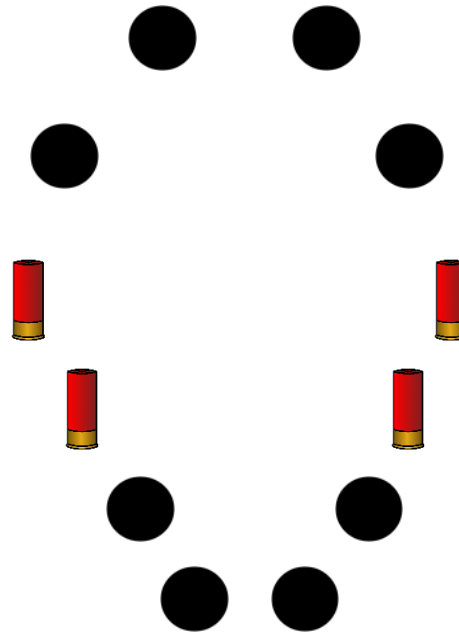

Engage PISTOL targets with Rifle instructions.

Engage SHOTGUN any order.

HOLIDAY SHOOT 2020
BAY 10 STAGE 10
THE BATH HOUSE / BROTHEL

Pistols 5 rnds each

Rilfe 10 rnds

Shotgun 4+ rnds

ALL GUNS STAGED ON CENTER TABLE

Bath House Door

Center Table

Brothel Table

Shooter starts: Hand on Hat

Shooter says: "You best be Good"

From the center table using ALL Guns. Proceed in a **CONTINUOUS clockwise OR counter clockwise direction. Rifle can't be last!!**