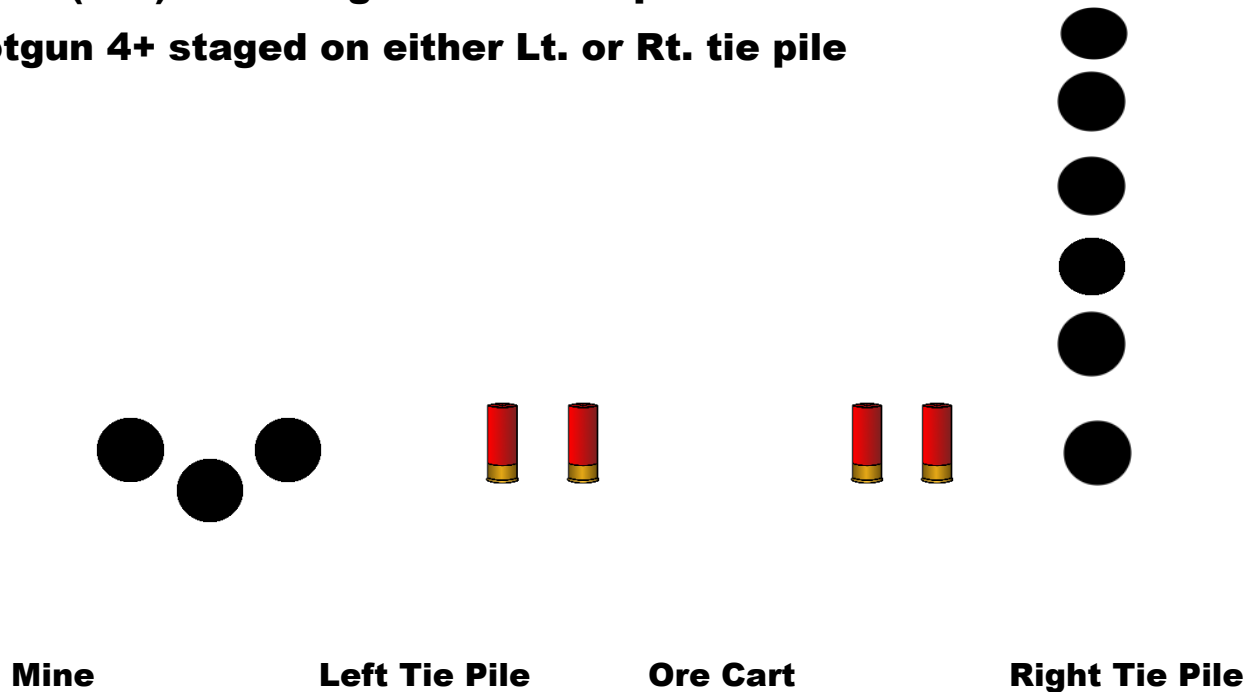

HOLIDAY SHOOT BOOK

December 11TH & 12TH, 2020

Hosted by Dixie Desperados

HOLIDAY SHOOT 2020

BAY1 STAGE 1

THE MINE

Pistols 5 rnds each holstered. (shot between mine & Lt tie pile)

Rifle 6 (SIX) rnds staged on Rt. tie pile

Shotgun 4+ staged on either Lt. or Rt. tie pile

MAY START WITH PISTOLS OR RIFLE

Shooter starts: HANDS ON PISTOL(S)

Shooter says: "CHRISTMAS ALREADY??"

ATB Engage PISTOL targets 10 on 3. (Must engage targets @ least once each)