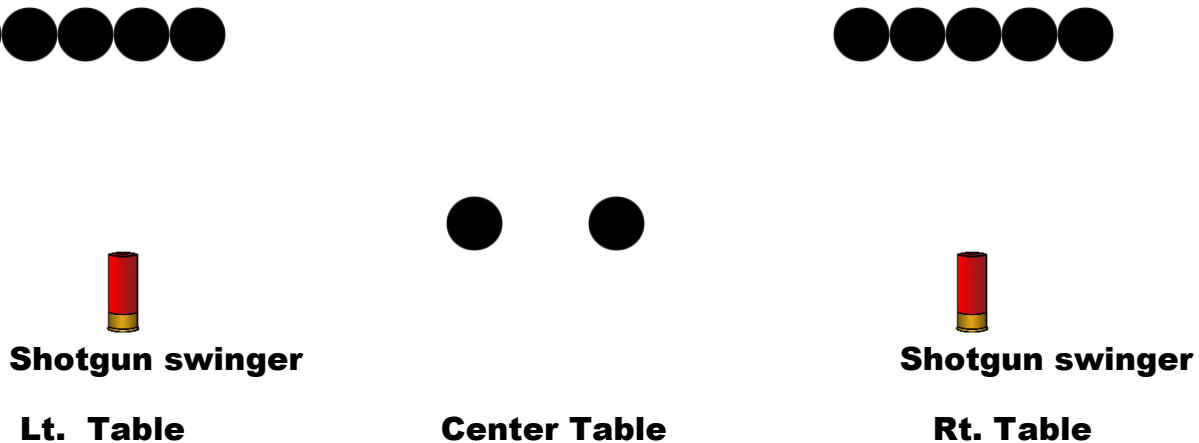

Move down to Red line, engage PISTOL targets with Rifle instructions. (1st Pistol 1-3-5-3-1) and (2nd Pistol 2-3-4-3-2)

HOLIDAY SHOOT 2020
MIDWAY BAY

YOU MAY SHOOT THIS STAGE AND SWITCH IT WITH ANY STAGE ALREADY SHOT.

Rifle 10 rnds staged on center table

Pistols 5 rnds each holstered (shot from center table)

Shotgun stage on Lt. or Rt. table.

Shooter starts: Hands on Rifle

Shooter says: "This is my Game"

ATB Engage both plate racks with RIFLE.