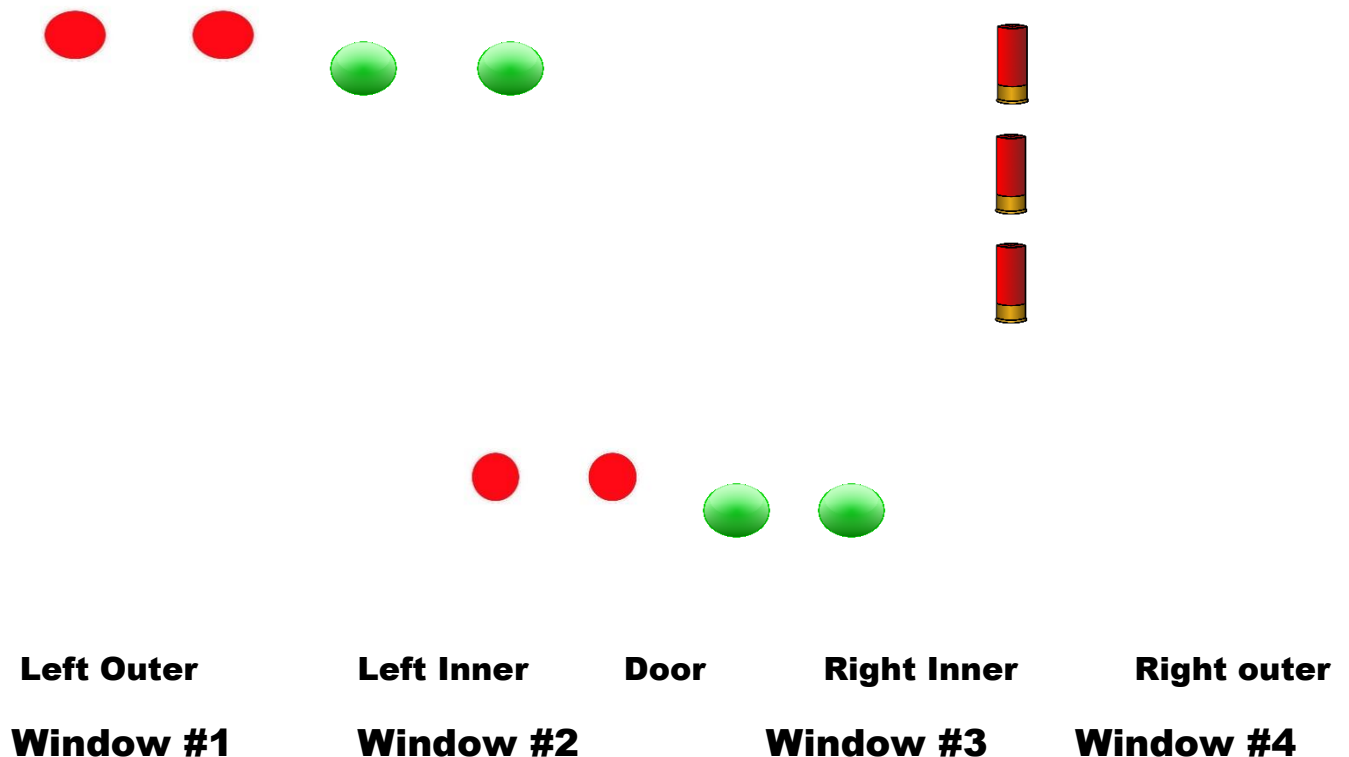

Shooter starts: Hands hovering over CARDS

Shooter says: "Be good to me Santa"

ATB DRAW a Card. This Card will **NOT be engaged AT ALL!!**

With RIFLE engage Remaining 3 targets in a Double tap

Nevada sweep from either end.

Engage PISTOL targets with Rifle instructions.

Engage SHOTGUN any order.

HOLIDAY SHOOT 2020

BAY 9 STAGE 9

THE BANK

Rifle 5 rnds loaded & 5 rnds staged next to Rifle @ Lt. outer window

Pistols 5 rnds each holstered (shot from doorway)

Shotgun 2+ staged on Rt. inner window

Shooter starts: Rifle in hands (May load extra 5 rnds anytime after the beep)

Shooter says: "Wrapping Presents"

ATB Engage RIFLE targets alternating RED for 5 rounds, then Green for 5 rounds.