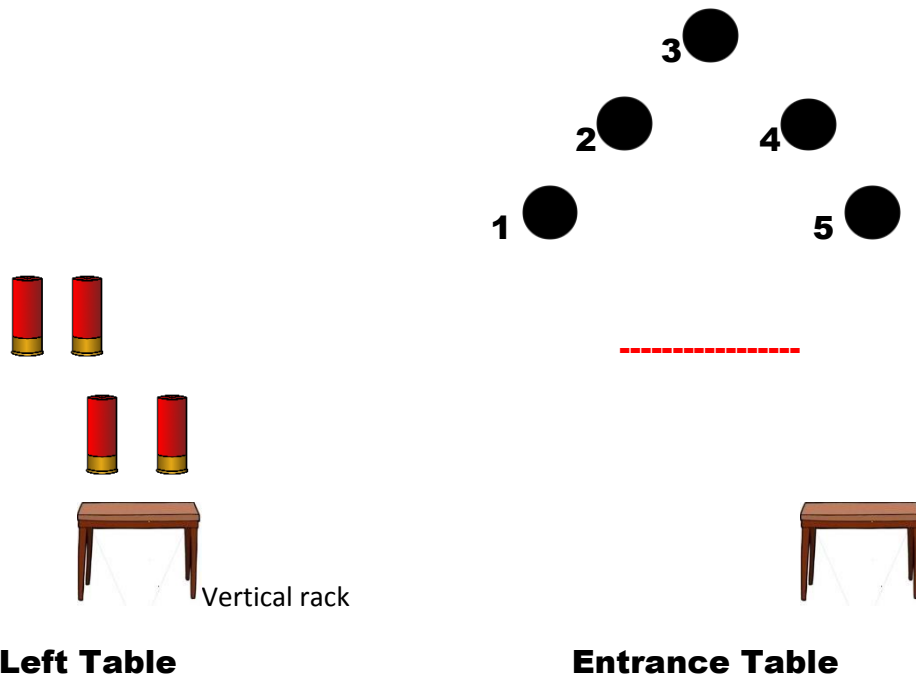

HOLIDAY SHOOT 2020
BAY 12 STAGE 12
THE CEMETERY

Shotgun 4+ in hands; standing behind Lt. table (restage vertically)
Rifle 10 rnds staged on entrance table
Pistols 5 rnds each holstered (shot down range)

Shooter starts: Shotgun in hands
Shooter says: "Happy Holidays"

ATB Engage SHOTGUN targets any order. Restage in Vertical rack.

Engage RIFLE targets in a Nevada sweep on targets (1-3-5-3-1) then on (2-3-4-3-2) Restage on table between brackets towards Rt berm.

Move down to Red line, engage PISTOL targets with Rifle instructions. (1st Pistol 1-3-5-3-1) and (2nd Pistol 2-3-4-3-2)