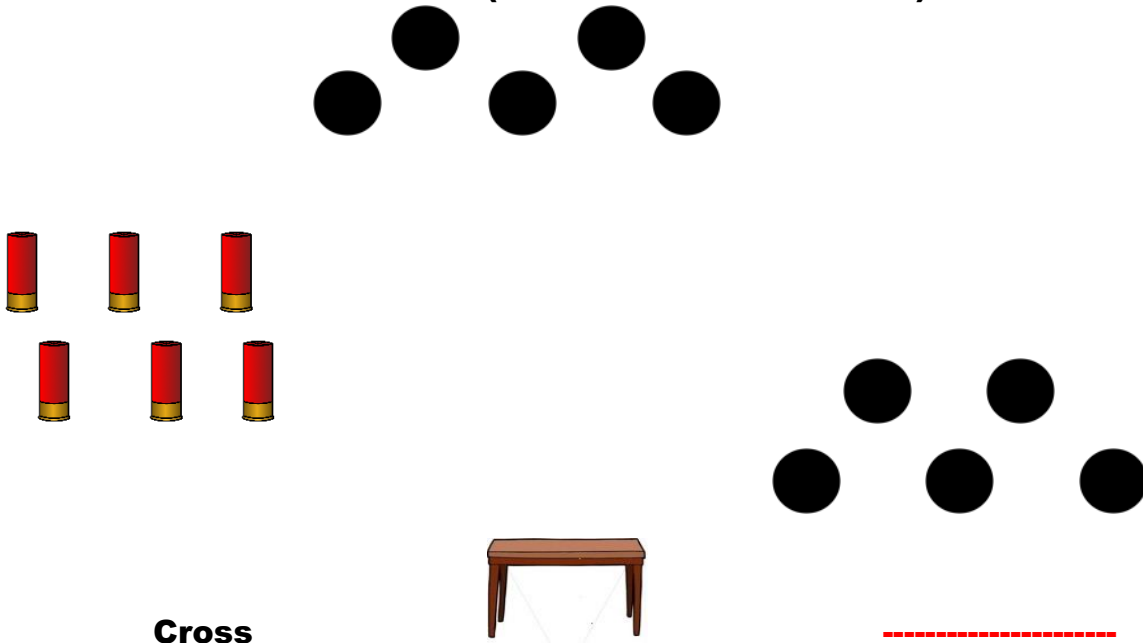

HOLIDAY SHOOT 2020

BAY 6 STAGE 6

THE MISSION

Shotgun 6+ in hands standing behind cross

Rifle 10 rnds staged on table

Pistols 5 rnds each holstered (shot behind **Red** line)

Cross

Mission Doorway

MAY START WITH PISTOL(S) OR SHOTGUN

Shooter starts: Shotgun in hands or hands on Pistol(s)

Shooter says: "I am behaving!"

Engage SHOTGUN targets any order.

Move to table; With RIFLE (1st (5) rounds) engage center target Twice, then sweep 3 center targets, starting on either end.

For 2nd (5) rounds, sweep all 5 targets, starting on either end.

Move to **Red** line(one foot behind) Engage PISTOL targets with Rifle instructions. 1st Pistol (3-3-2-3-4) 2nd Pistol (1-2-3-4-5) OR 1st Pistol (3-3-4-3-2) 2nd Pistol (5-4-3-2-1)