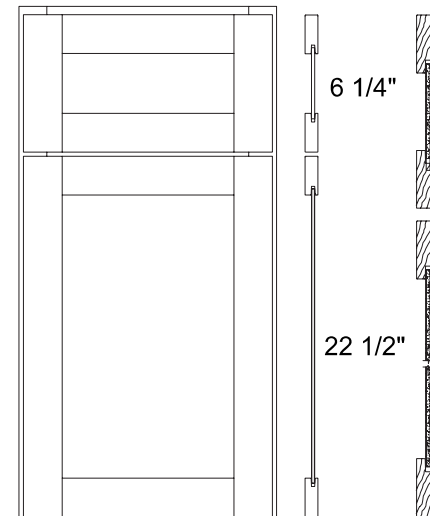

Shaker Blue

Order Code: **SB**

- Full overlay door style
- Hardwood species
- Solid wood mortis and tenon stile and rail
- 5-piece drawer front
- Veneered MDF center panel
- Blue satin paint