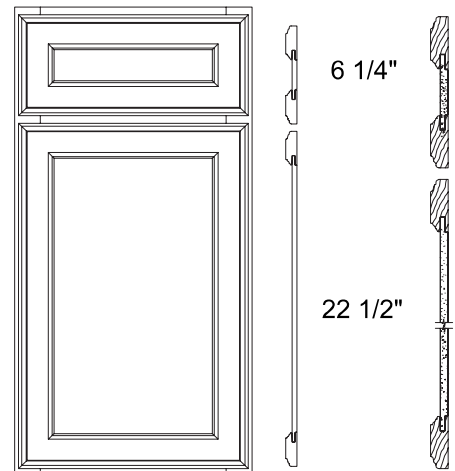

- Full overlay door style
- Hardwood species
- Solid wood mortis and tenon stile and rail
- 5-piece drawer front
- Stained MDF center panel
- Charcoal Grey Stain
- Unique Easy Clean Profile