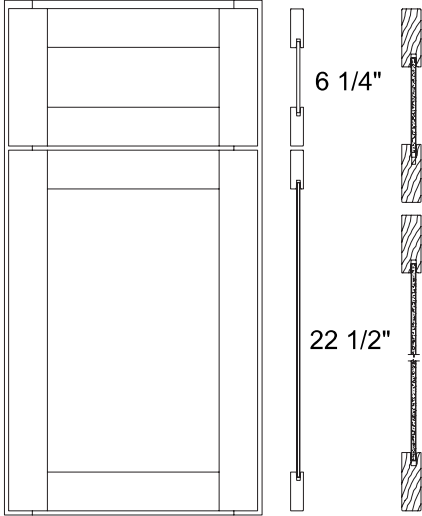

- Full overlay door style
- Hardwood species
- Solid wood mortis and tenon stile and rail
- 5-piece drawer front
- Painted MDF center panel
- Green paint

Charleston Saddle

Order Code: **CS**