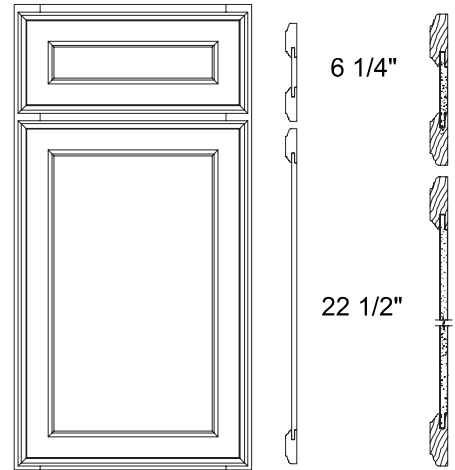

- Full overlay door style
- Hardwood species
- Solid wood mortis and tenon stile and rail
- 5-piece drawer front
- Painted MDF center panel
- Classic Ivory Paint
- Unique Easy Clean Profile