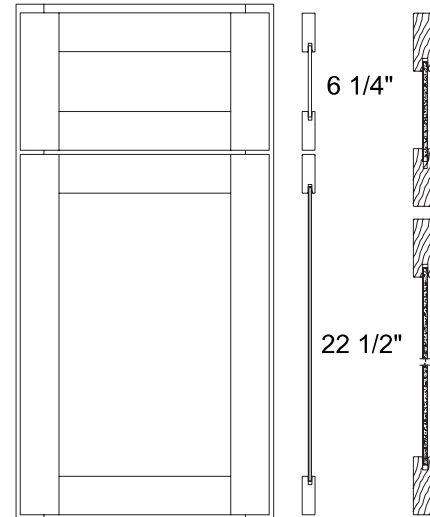

Shaker Grey

Order Code: **SG**

- Full overlay door style
- Hardwood species
- Solid wood mortis and tenon stile and rail
- 5-piece drawer front
- Painted MDF center panel
- Grey paint