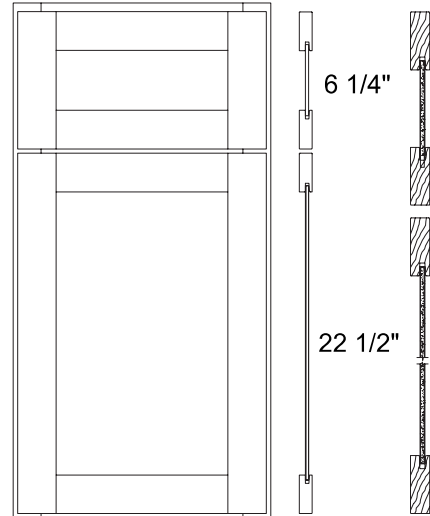

# DOOR STYLES

DOOR STYLES

## Shaker White

Order Code: **SW**

- Full overlay door style
- Hardwood species
- Solid wood mortis and tenon stile and rail
- 5-piece drawer front
- Painted MDF center panel
- White paint