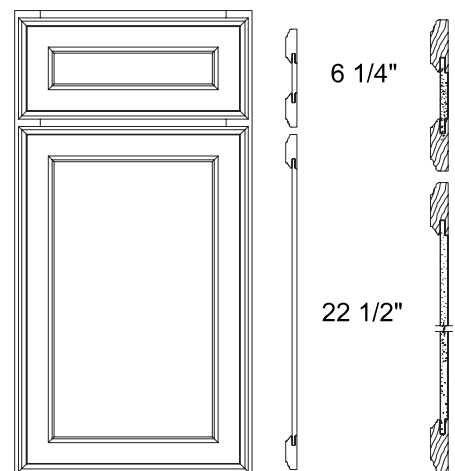

- Full overlay door style
- Hardwood species
- Solid wood mortis and tenon stile and rail
- 5-piece drawer front
- Stained MDF center panel
- Sandy Tone Stain
- Unique Easy Clean Profile