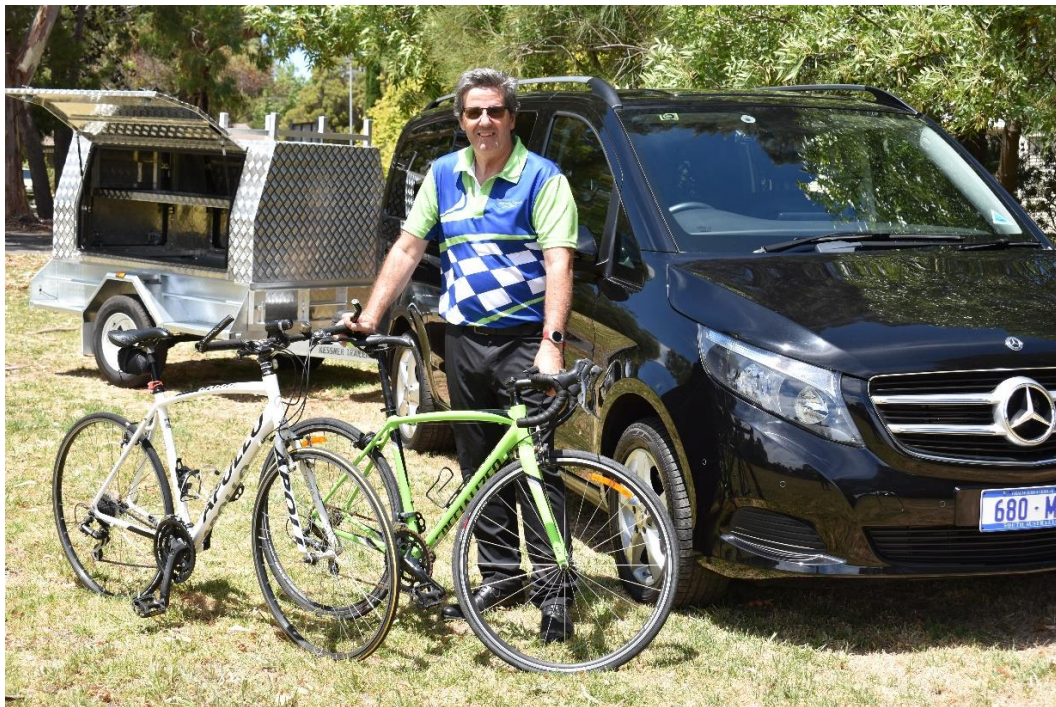

ADELAIDE SUPERB CHAUFFEURS

Cycling Tours & Transfers around South Australia

We can provide transport from Adelaide Airport to your home or hotel and return at the end of your stay. **Your bicycles and luggage will be well looked after in our fully enclosed lockable trailer so there is plenty of room.**

Our **Mercedes-Benz V Class Van** will cater for up to six (6) passengers in luxury and comfort with individual bucket seating.

We provide transport to events including:

- Grand Slam
- Challenge Series
- Gear Up Girls
- La Grande Gita
- Fleurieu Fondo
- Coast to Coast
- Dirty Weekend
- Easter Cycle
- Annual Tour

Travel to **Kangaroo Island** with us for a day or more! We will pick you up from home, transport you across the ocean on Sealink where you can cycle KI and then return home.

Whilst staying in South Australia we offer local personalised trips for all types of touring such as: