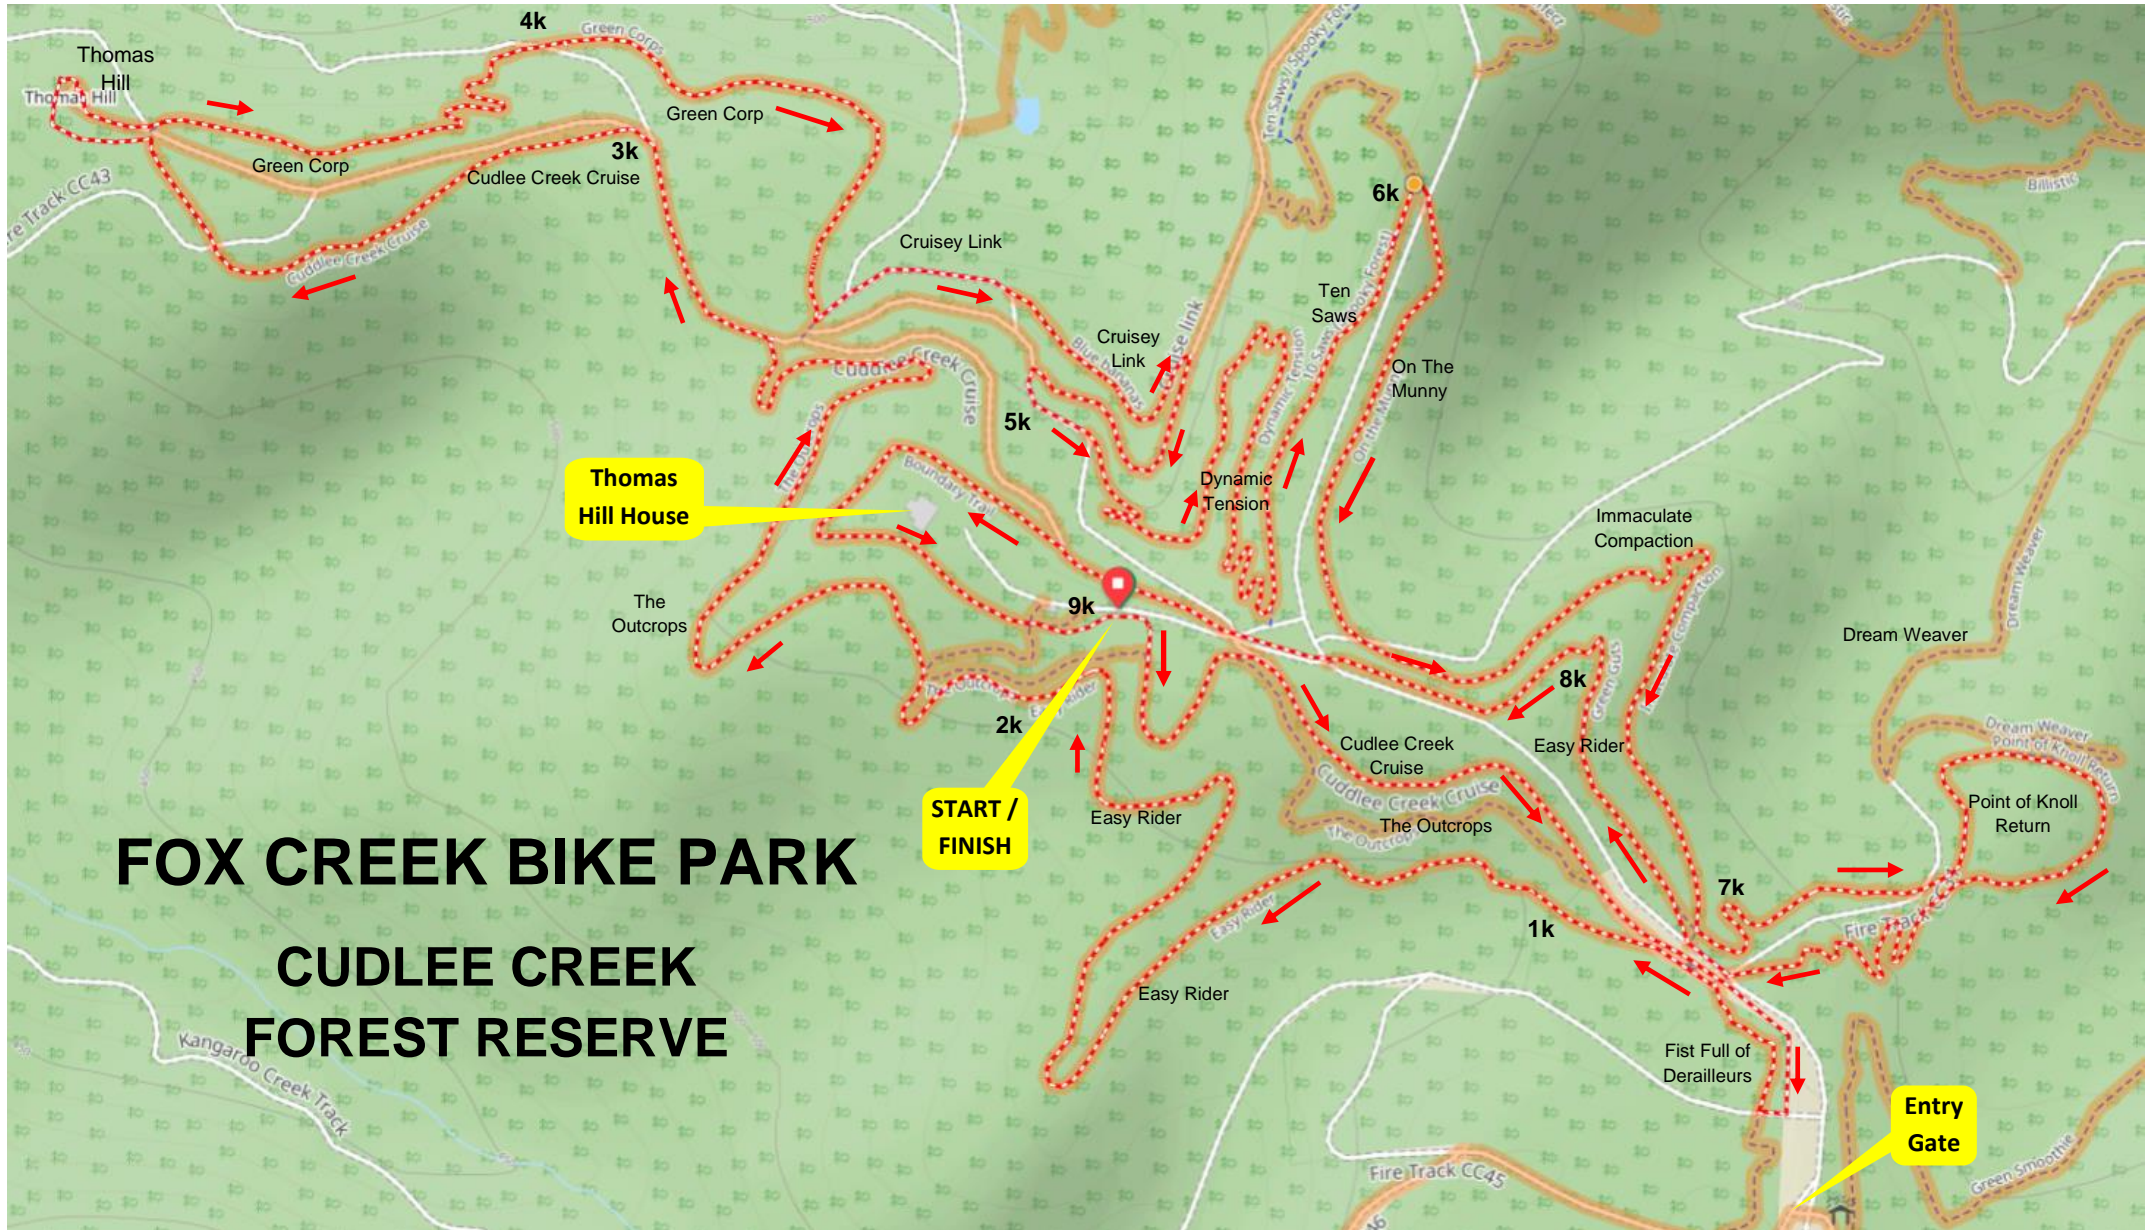

DIRTY WEEKEND

2024 Course Map

Distance: approx 9km
Elevation: approx +/- approx 150m

FOX CREEK BIKE PARK

**CUDLEE CREEK
FOREST RESERVE**