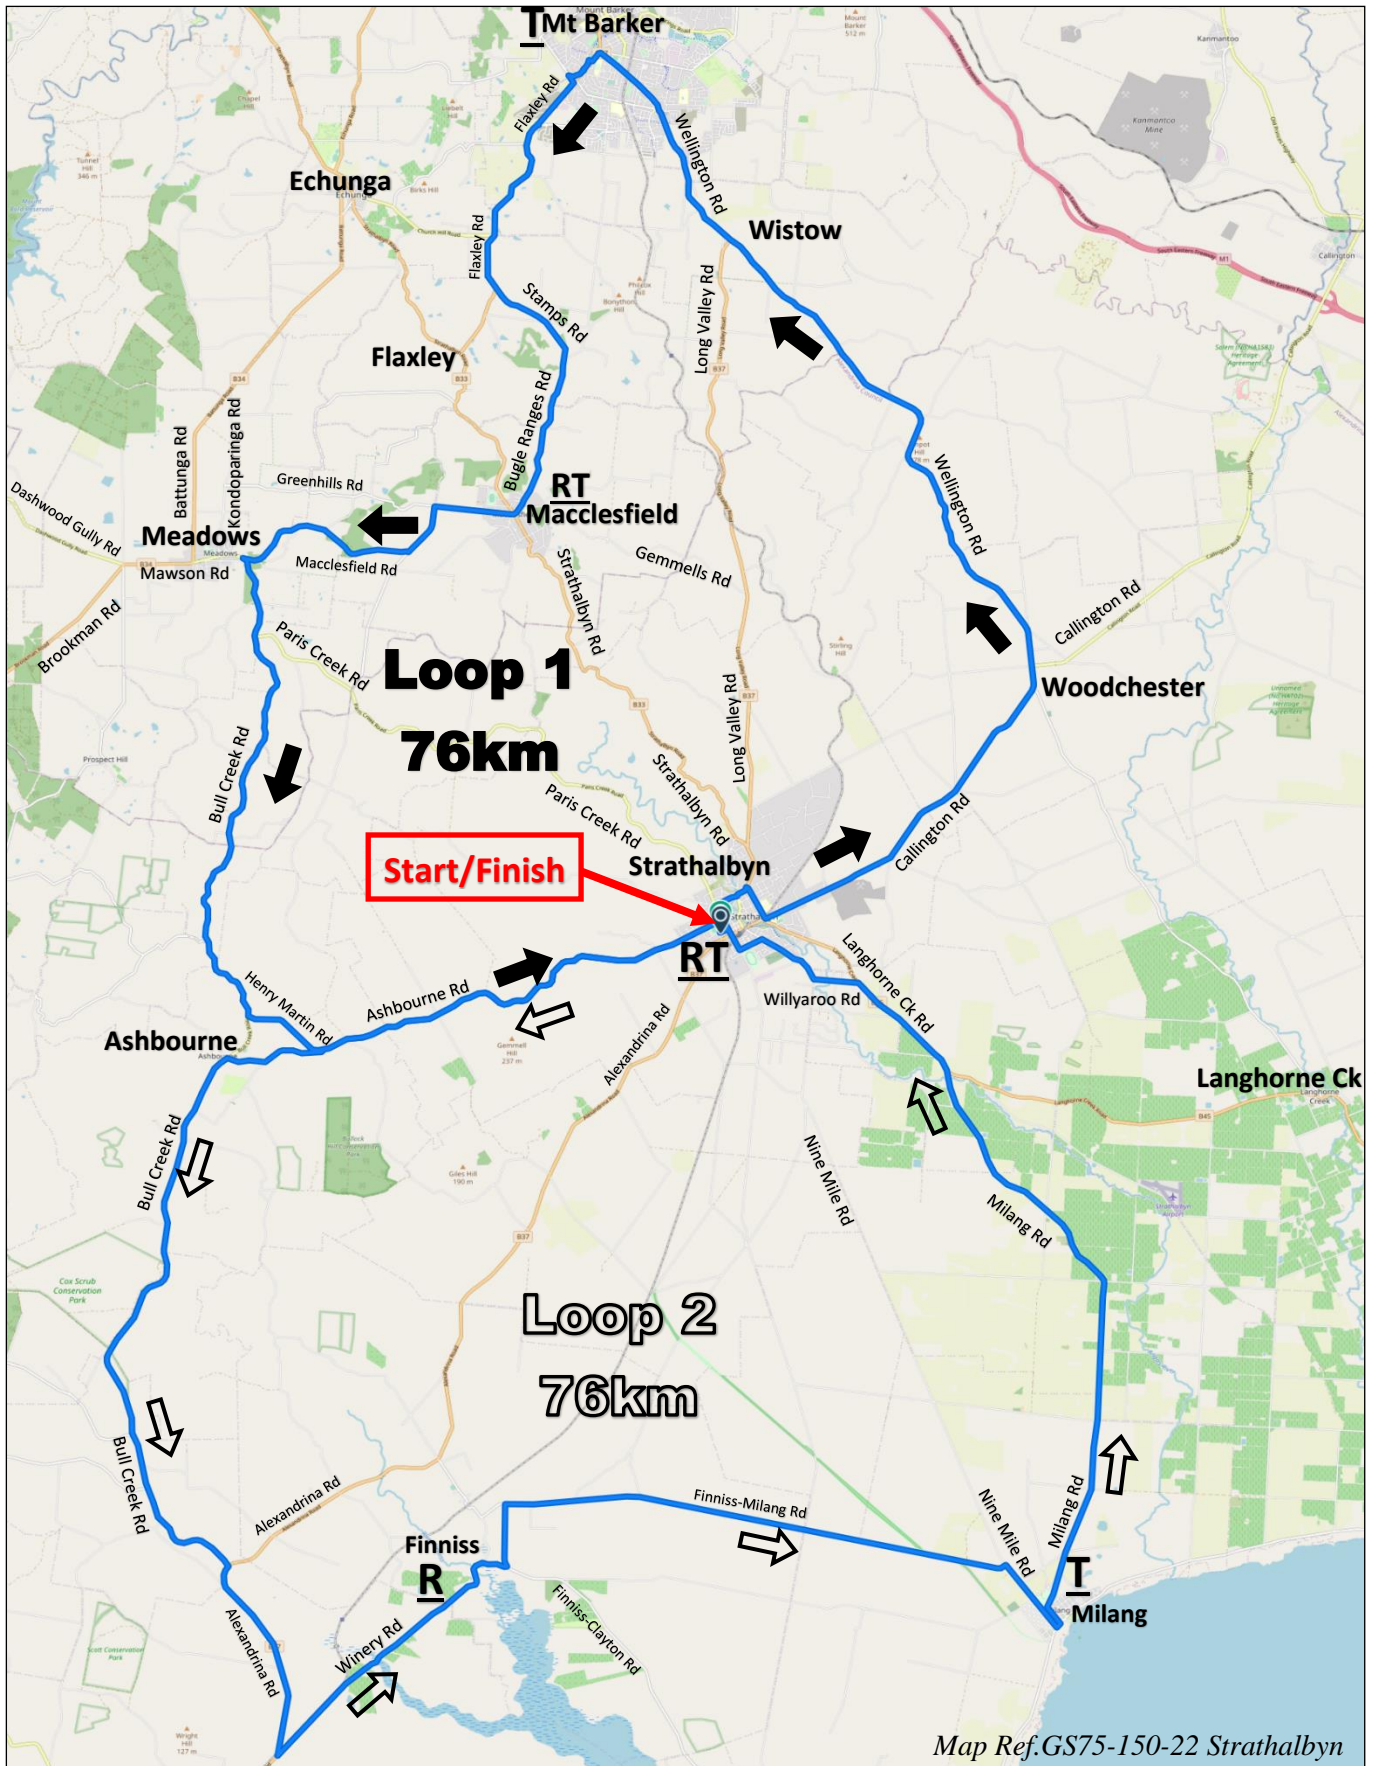

# Grand/Mini Slam Challenge Ride Event 4 – 75km/150km

Sunday 14 August 2022 at 8:00 am Start/Finish: Strathalbyn Show Hall

Bicycle SA 11a Croydon Rd, Keswick 5035

Ph. (08) 8168 9999 Fx. (08) 8168 9988

Email: [office@bikesa.asn.au](mailto:office@bikesa.asn.au) [www.bikesa.asn.au](http://www.bikesa.asn.au)