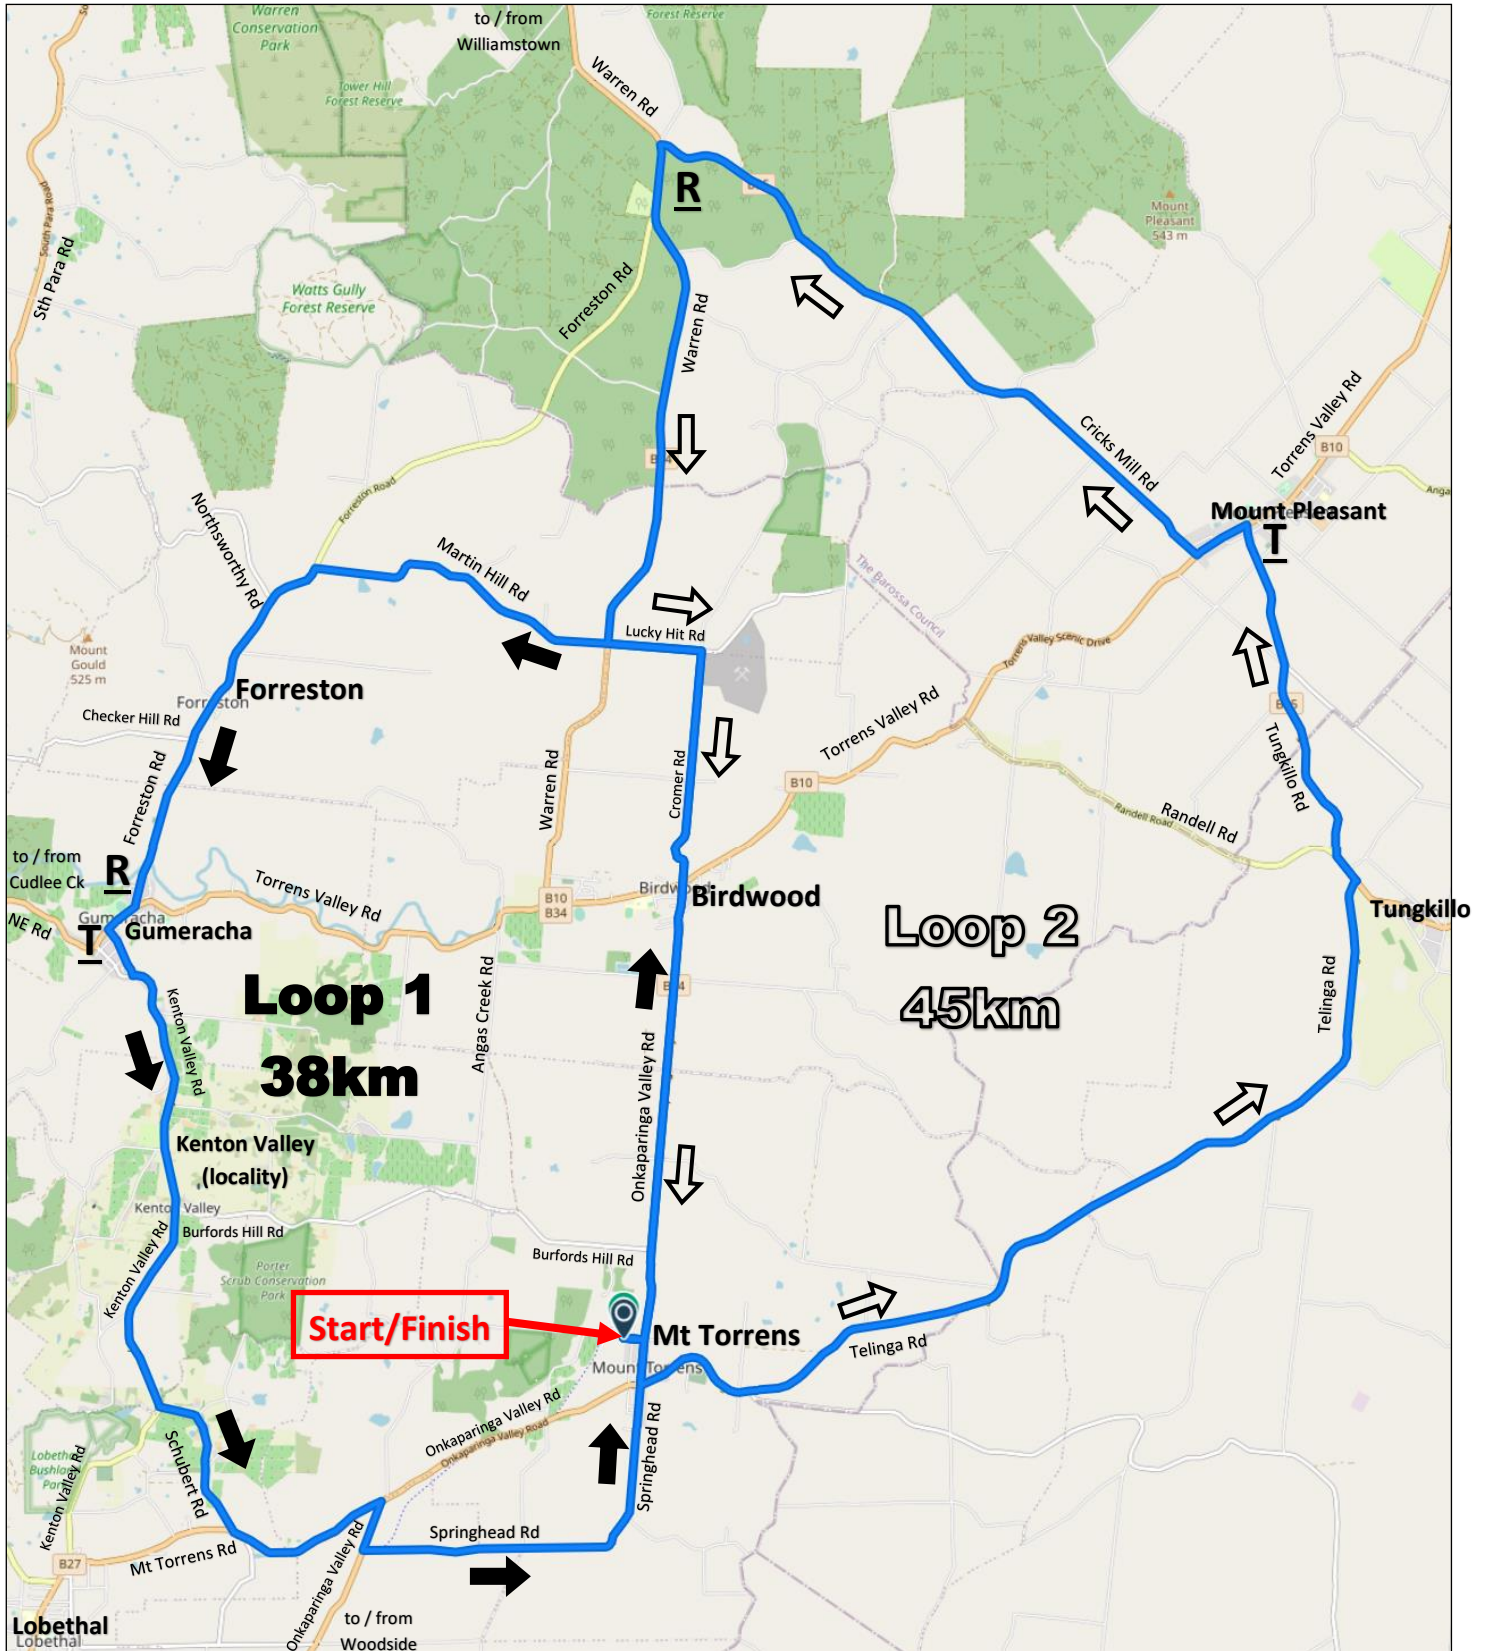

Grand/Mini Slam Challenge Ride Event 1 – 40km/80km

Sunday 26 February 2023 at 8:00 am Start/Finish: Mount Torrens Centenary Park / Oval

Bicycle SA 11a Croydon Rd, Keswick 5035
Ph. (08) 8168 9999 Fx. (08) 8168 9988
Email: office@bikesa.asn.au www.bikesa.asn.au