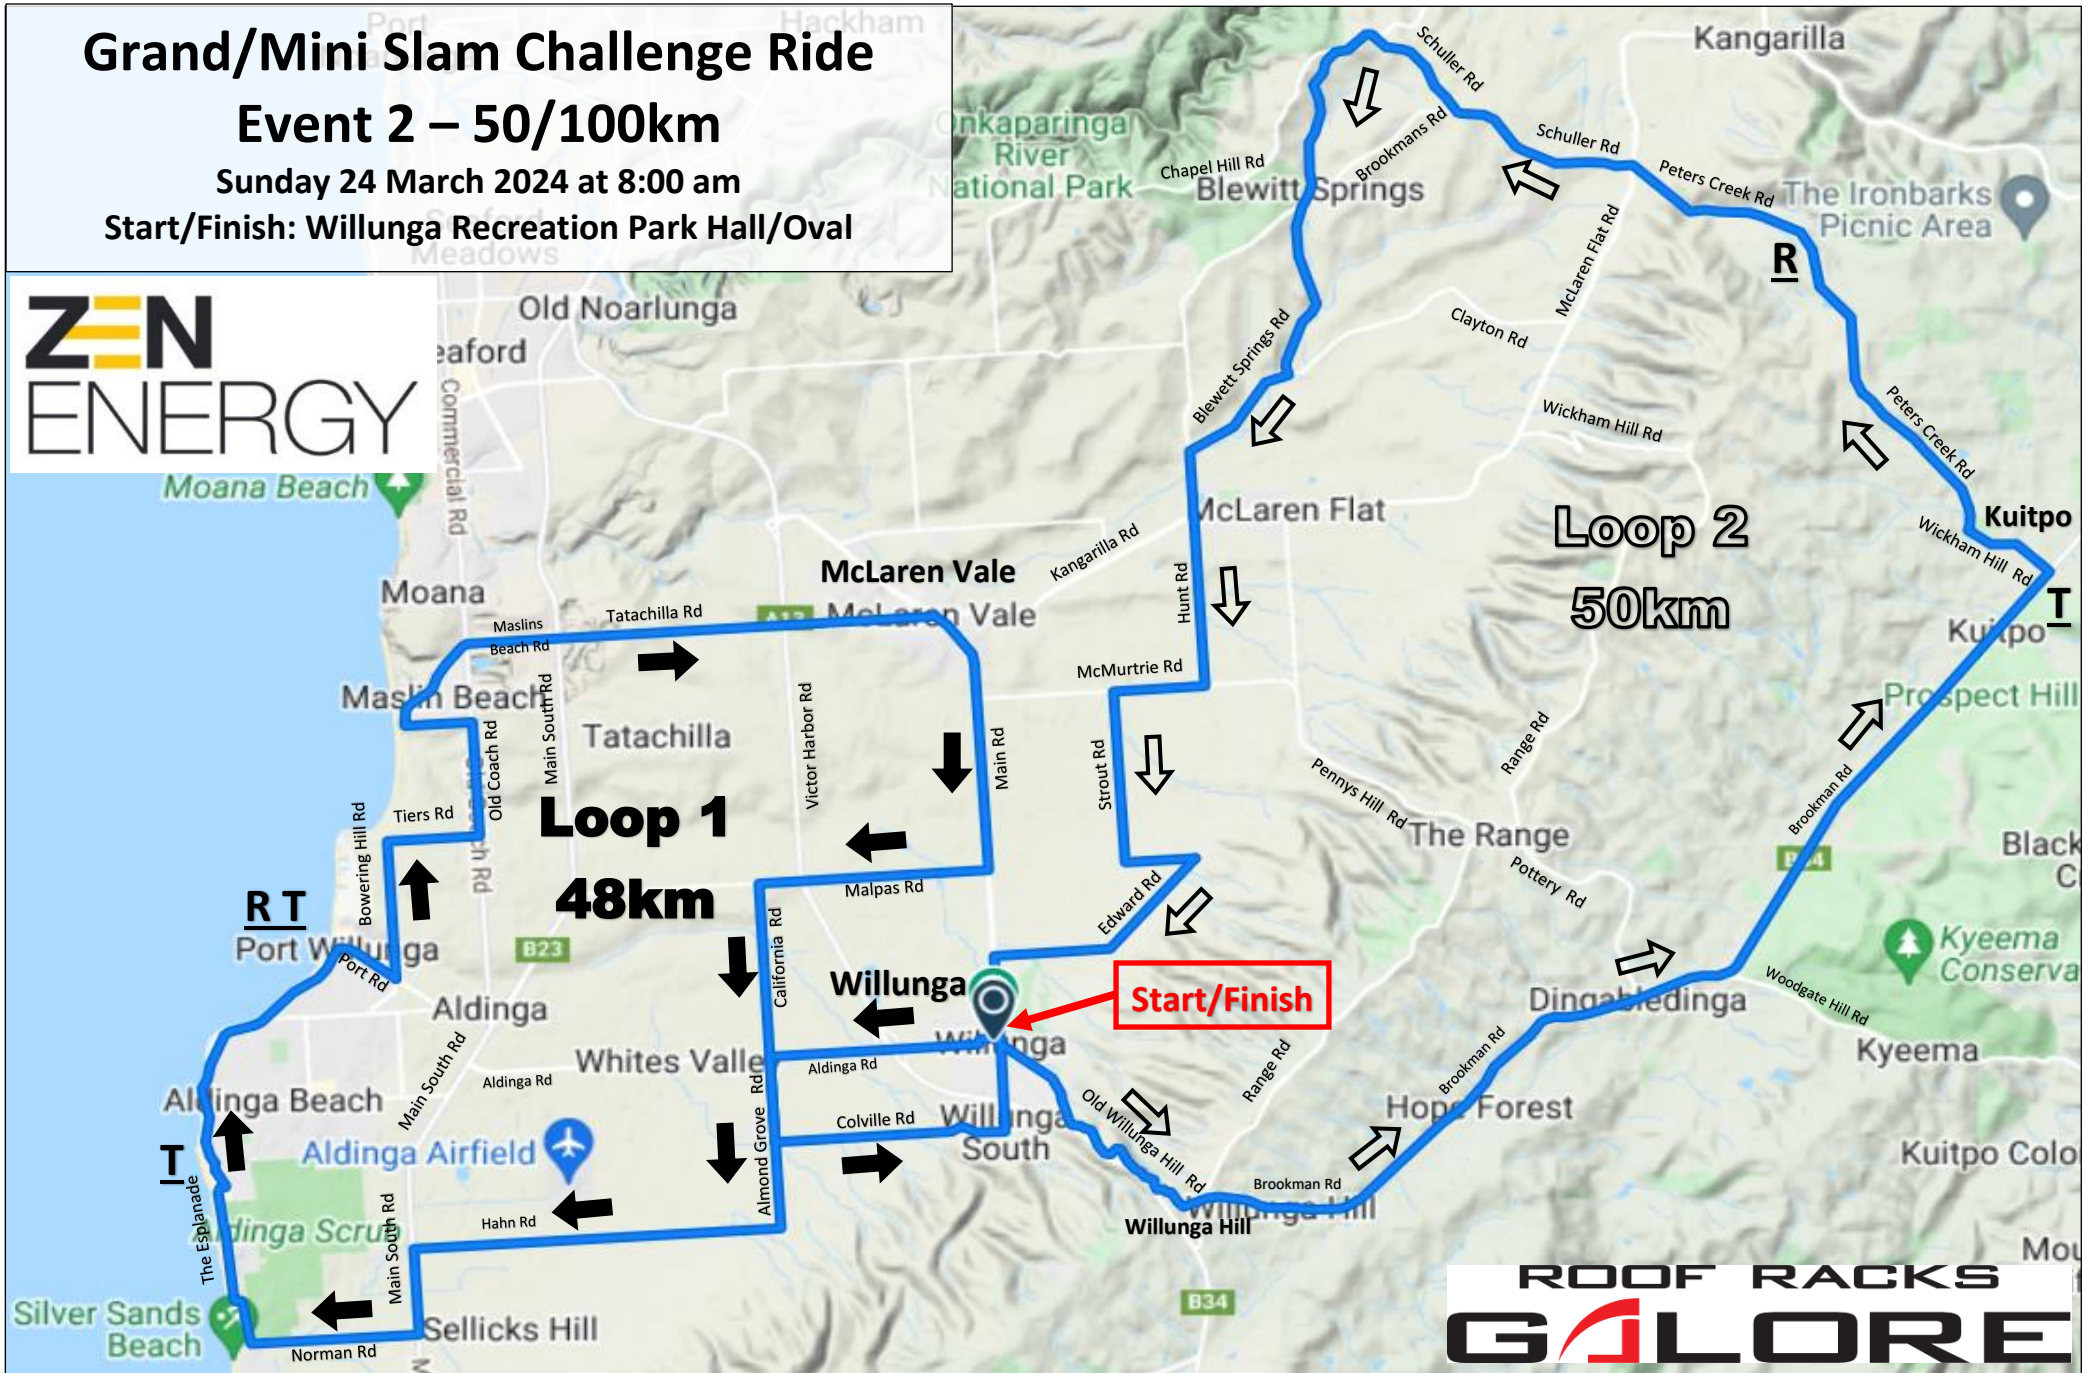

Grand/Mini Slam Challenge Ride

Event 2 – 50/100km

Sunday 24 March 2024 at 8:00 am

Start/Finish: Willunga Recreation Park Hall/Oval

ZEN
ENERGY

ROOF RACKS
GALORE

Bicycle SA 11a Croydon Rd, Keswick 5035

Ph. (08) 8168 9999 Fx. (08) 8168 9988