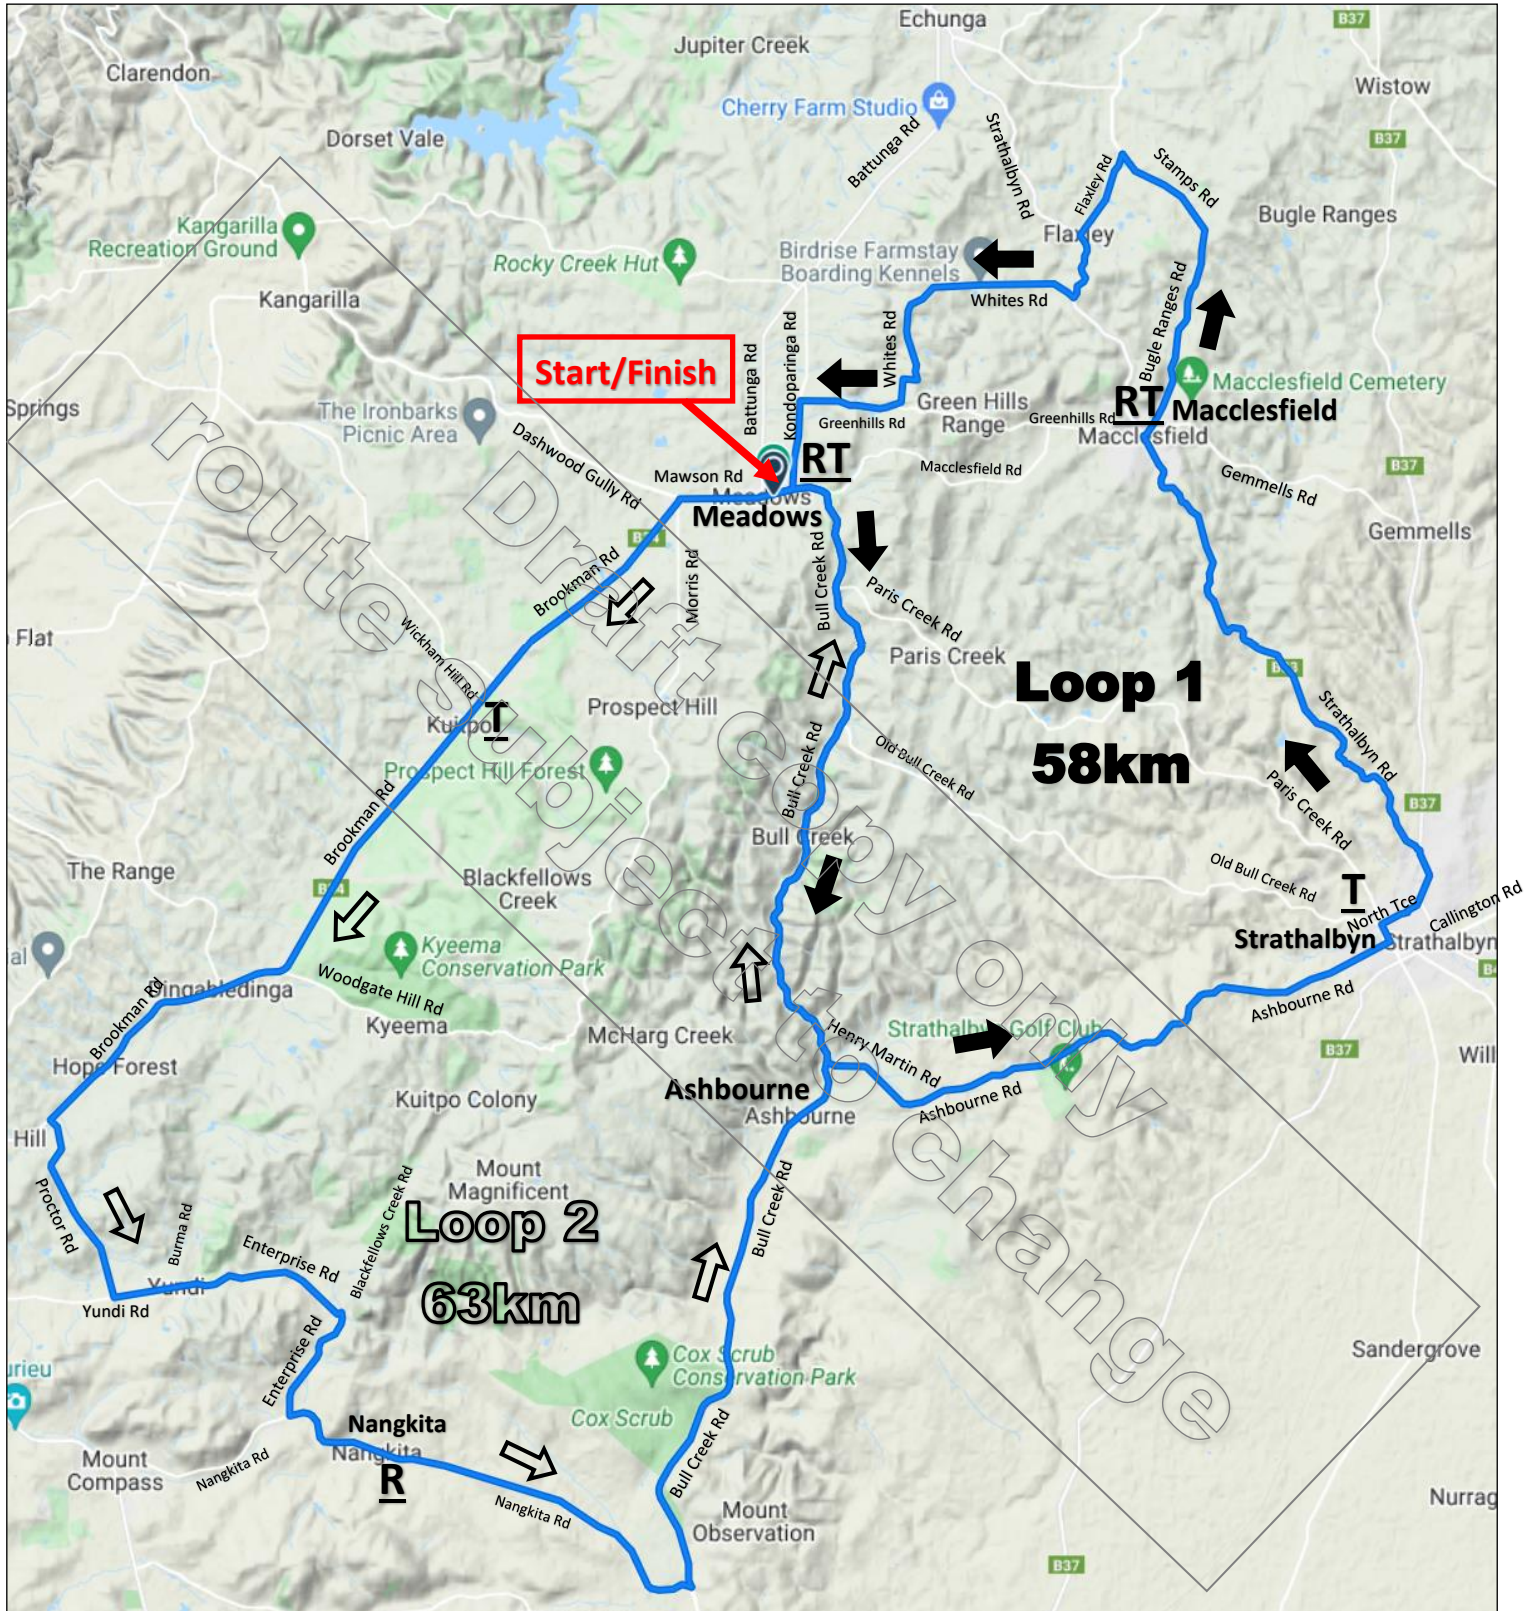

Grand/Mini Slam Challenge Ride Event 3 – 60km/120km

Sunday 02 June 2024 at 8:00 am Start/Finish: Meadows Memorial Hall

ROOF RACKS
GALORE

HAMMER
NUTRITION
ENDURANCE FUELS

Adelaide
Superb
Chauffeurs

A andersons *Nippy's*