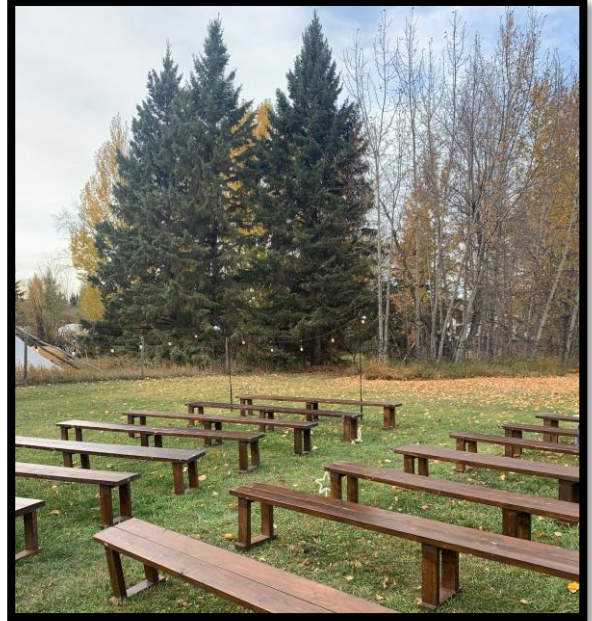

# BENCHES

- 10 Feet Long ● 11 Inches Wide ● 15.5 Inches Tall ●

Accommodates Approx. 5-6 Persons Per Bench

Up To 95 Benches Available

*RENTAL FEE: \$15.00 PER BENCH*

*Benches & Beyond*  
EVENT SERVICES

— RENTAL CATALOGUE —