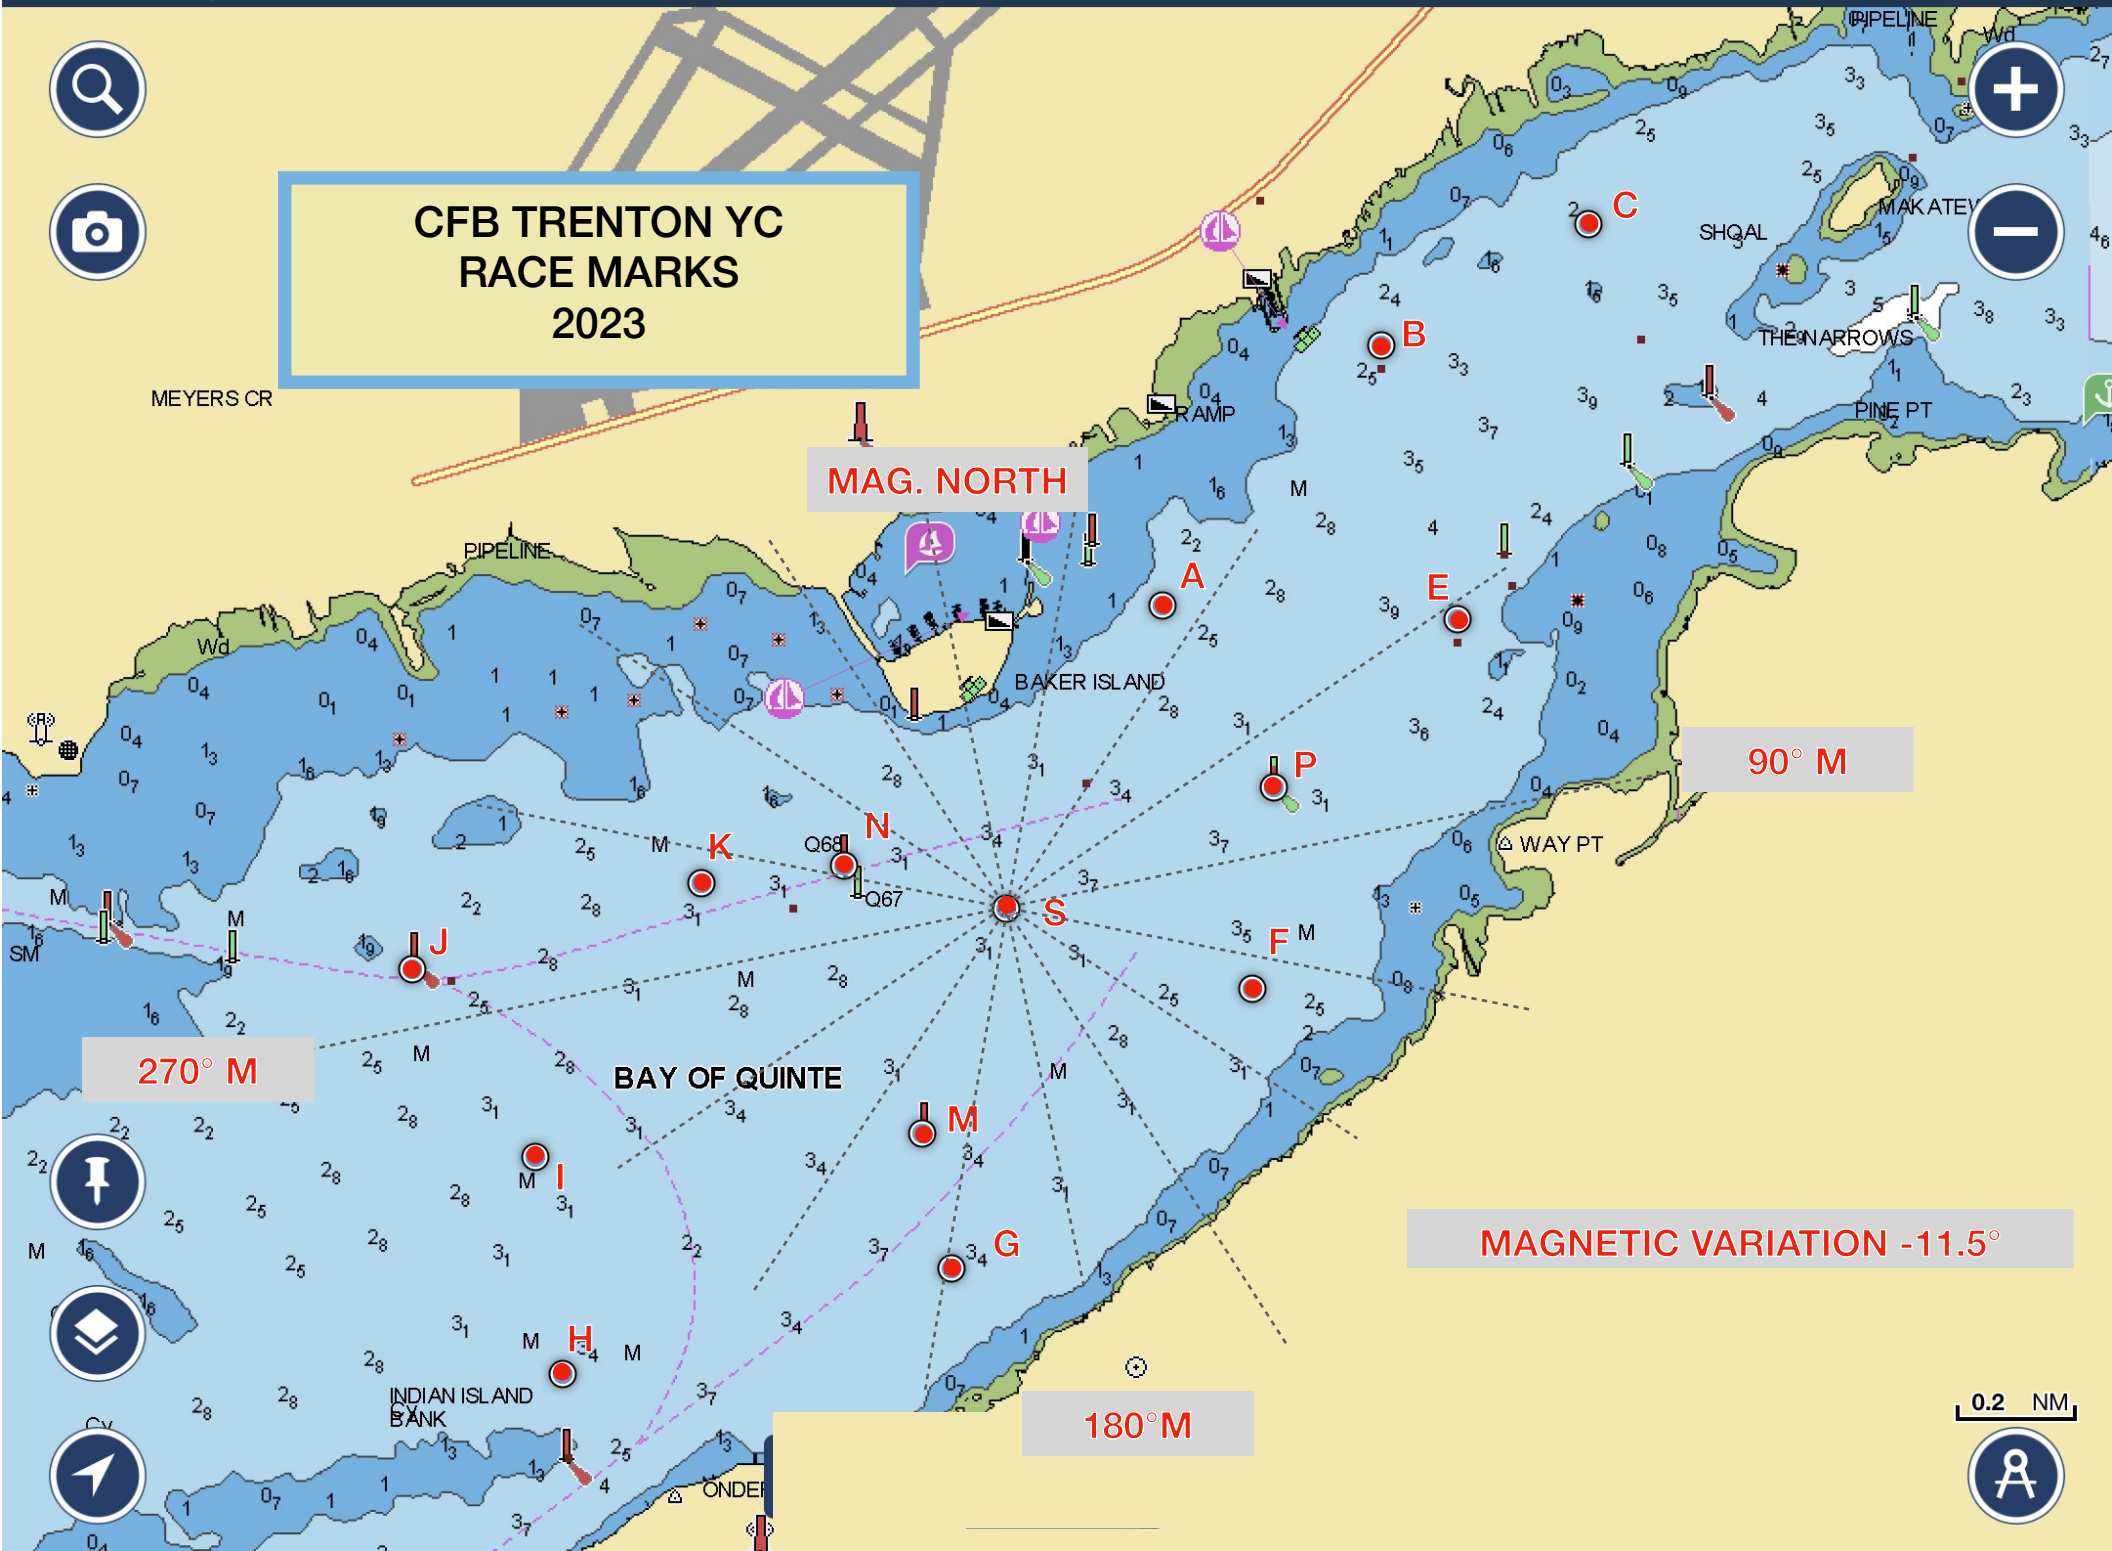

# CFB TRENTON YC RACE MARKS 2023

MAG. NORTH

90° M

270° M

BAY OF QUINTE

MAGNETIC VARIATION -11.5°

180° M

0.2 NM

## CFB TRENTON YC RACE MARK COORDINATES 2023

**Approx. Latitude & Longitude - Degrees (°) Minutes (') - Datum WGS 84 & NAD 83**

Race Mark	Label/ID	Physical Charact.	Latatude	Longitude
<b>A</b>	Race Course A	White Spar - Club Mark	44° 06.15' N	77° 31.15' W
<b>B</b>	Race Course B	White Spar - Club Mark	44° 06.57' N	77° 30.66' W
<b>C</b>	Race Course C	White Spar - Club Mark	44° 06.80' N	77° 30.20' W
<b>E</b>	Race Course E	White Spar - Club Mark	44° 06.130' N	77° 30.490' W
<b>F</b>	Race Course F	White Spar - Club Mark	44° 05.57' N	77° 30.95'
<b>G</b>	Race Course G	White Spar - Club Mark	44° 05.12' N	77° 31.62' W
<b>H</b>	Race Course H	White Spar - Club Mark	44° 04.950' N	77° 32.490' W
<b>I</b>	Race Course I	White Spar - Club Mark	44° 05.30' N	77° 32.55' W
<b>J</b>	Q72 (Flr)	Red Spar - Stbd buoy Nav Mark	44° 05.602' N	77° 32.826' W
<b>K</b>	Race Course K	White Spar - Club Mark	44° 05.74' N	77° 32.18 W
<b>M</b>	QT14	Red Spar - Stbd buoy Nav Mark	44° 05.338' N	77° 31.687' W
<b>N</b>	Q68	Red Spar - Stbd buoy Nav Mark	44° 05.770' N	77° 31.861' W
<b>P</b>	QTB	Green/Red Stripe Port Bifurcation Nav. Mark	44° 05.895' N	77° 30.901' W
<b>S</b>	Race Course S	White Spar - Club Mark	44° 05.70' N	77° 31.50' W