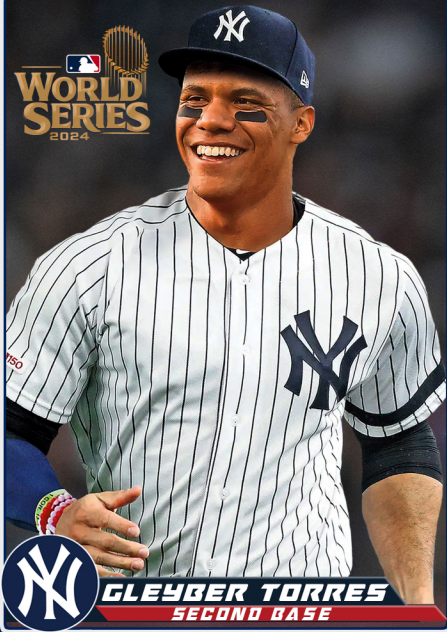

MOOKIE BETTS

OUTFIELD

**WORLD
SERIES**
2024

JAZZ CHISHOLM
THIRD BASE

GERRIT COLE
PITCHER

**WORLD
SERIES**
2024

TOMMY EDMAN
SHORTSTOP

FREDDIE FREEMAN
FIRST BASE

**WORLD
SERIES**
2024

ENRIQUE HERNANDEZ
SHORTSTOP

TEOSCAR HERNANDEZ
OUTFIELD

**WORLD
SERIES**
2024

AARON JUDGE
OUTFIELD

GAVIN LUX
SECOND BASE

A photograph of baseball player Max Muncy in a white Los Angeles Dodgers uniform. He is wearing a blue batting helmet with "LA" on it, blue batting gloves, and a blue arm sleeve on his left arm. The word "Dodgers" is written in blue cursive across the front of his white jersey. The number "13" is visible in red on the lower right side of the jersey. The background is a blurred stadium scene.

Dodgers

**WORLD
SERIES**
2024

MAX MUNCY
THIRD BASE

SHOHEI OHTANI
DESIGNATED HITTER

ANTHONY RIZZO

FIRST BASE

**WORLD
SERIES**
2024

WILL SMITH
CATCHER

**WORLD
SERIES**
2024

JUAN SOTO
OUTFIELD

WORLD
SERIES
2024

GIANCARLO STANTON

DESIGNATED HITTER/OUTFIELD

**WORLD
SERIES**
2024

GLEYBER TORRES
SECOND BASE

**WORLD
SERIES**
2024