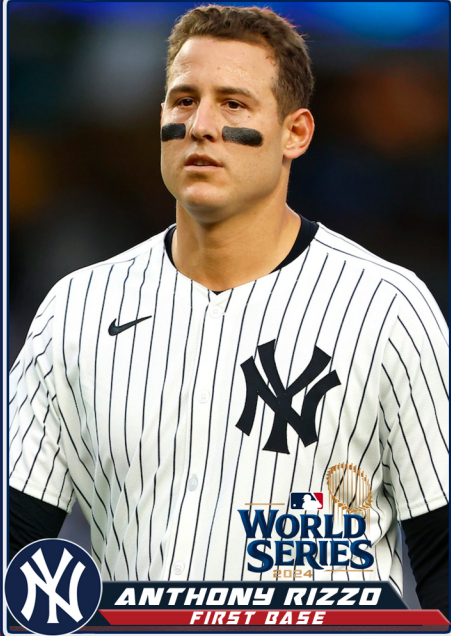

MOOKIE BETTS

OUTFIELD

**WORLD
SERIES**
2024

JAZZ CHISHOLM
THIRD BASE

GERRIT COLE
PITCHER

**WORLD
SERIES**
2024

TOMMY EDMAN
SHORTSTOP

FREDDIE FREEMAN
FIRST BASE

**WORLD
SERIES**
2024

ENRIQUE HERNANDEZ
SHORTSTOP

TEOSCAR HERNANDEZ
OUTFIELD

**WORLD
SERIES**
2024

AARON JUDGE
OUTFIELD

GAVIN LUX
SECOND BASE

A photograph of baseball player Max Muncy in a white Los Angeles Dodgers uniform. He is wearing a blue batting helmet with "LA" on it, blue batting gloves, and a blue arm sleeve on his left arm. The word "Dodgers" is written in blue cursive across the front of his white jersey. The number "13" is visible in red on the lower right side of the jersey. The background is a blurred stadium scene.

Dodgers

**WORLD
SERIES**
2024

MAX MUNCY
THIRD BASE

SHOHEI OHTANI
DESIGNATED HITTER

ANTHONY RIZZO

FIRST BASE

**WORLD
SERIES**
2024

WILL SMITH
CATCHER