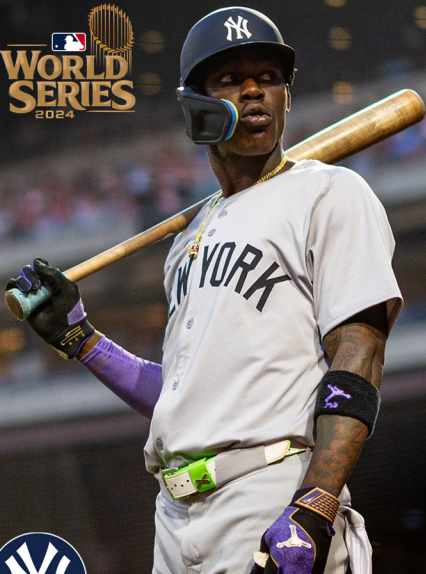

MOOKIE BETTS

OUTFIELD

**WORLD
SERIES**
2024

JAZZ CHISHOLM
THIRD BASE

GERRIT COLE
PITCHER

**WORLD
SERIES**
2024

TOMMY EDMAN
SHORTSTOP

FREDDIE FREEMAN
FIRST BASE

**WORLD
SERIES**
2024

ENRIQUE HERNANDEZ
SHORTSTOP

TEOSCAR HERNANDEZ
OUTFIELD

**WORLD
SERIES**
2024

AARON JUDGE
OUTFIELD

GAVIN LUX
SECOND BASE

A photograph of baseball player Max Muncy in a white Los Angeles Dodgers uniform. He is wearing a blue batting helmet with "LA" on it, blue batting gloves, and a blue arm sleeve on his left arm. The word "Dodgers" is written in blue cursive across the front of his white jersey. The number "13" is visible in red on the lower right side of the jersey. The background is a blurred stadium scene.