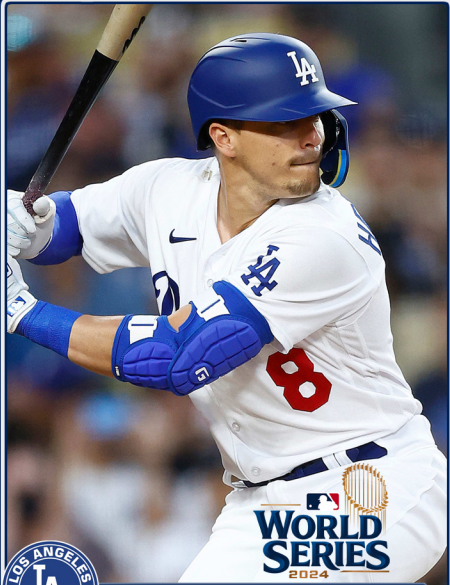

MOOKIE BETTS

OUTFIELD

**WORLD
SERIES**
2024

JAZZ CHISHOLM
THIRD BASE

GERRIT COLE
PITCHER

**WORLD
SERIES**
2024

TOMMY EDMAN
SHORTSTOP

FREDDIE FREEMAN
FIRST BASE

**WORLD
SERIES**
2024

ENRIQUE HERNANDEZ
SHORTSTOP

TEOSCAR HERNANDEZ
OUTFIELD

**WORLD
SERIES**
2024

AARON JUDGE
OUTFIELD

GAVIN LUX
SECOND BASE

A photograph of baseball player Max Muncy in a white Los Angeles Dodgers uniform. He is wearing a blue batting helmet with "LA" on it, blue batting gloves, and a blue arm sleeve on his left arm. The word "Dodgers" is written in blue cursive across the front of his white jersey. The number "13" is visible in red on the lower right side of the jersey. The background is a blurred stadium scene.