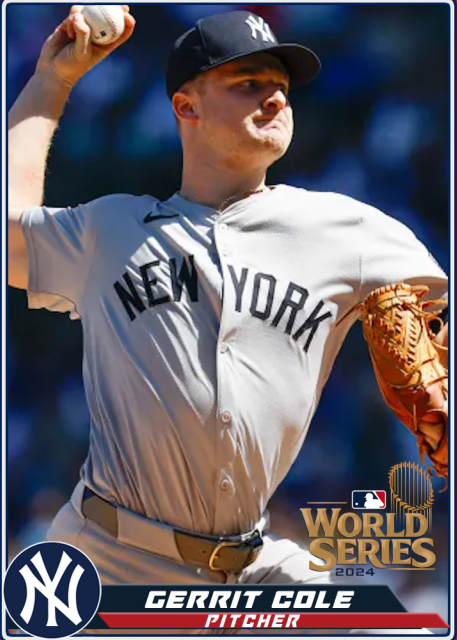

MOOKIE BETTS

OUTFIELD

**WORLD
SERIES**
2024

JAZZ CHISHOLM
THIRD BASE

GERRIT COLE
PITCHER

**WORLD
SERIES**
2024

TOMMY EDMAN
SHORTSTOP

FREDDIE FREEMAN
FIRST BASE

**WORLD
SERIES**
2024

ENRIQUE HERNANDEZ
SHORTSTOP

TEOSCAR HERNANDEZ
OUTFIELD

**WORLD
SERIES**
2024

AARON JUDGE
OUTFIELD

GAVIN LUX
SECOND BASE

A photograph of baseball player Max Muncy in a white Los Angeles Dodgers uniform. He is wearing a blue batting helmet with "LA" on it, blue batting gloves, and a blue arm sleeve on his left arm. The word "Dodgers" is written in blue cursive across the front of his white jersey. The number "13" is visible in red on the lower right side of the jersey. The background is a blurred stadium scene.