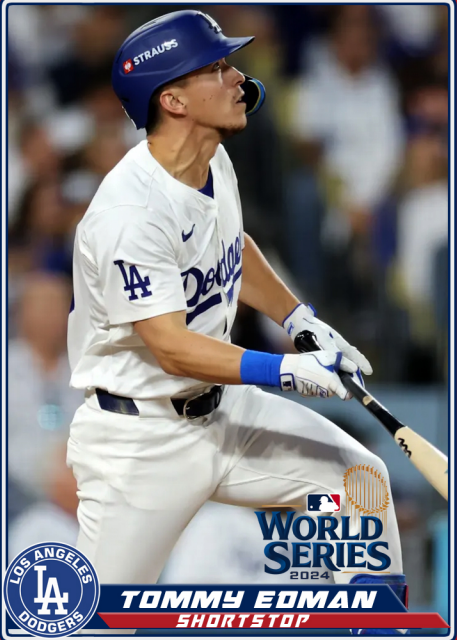

MOOKIE BETTS

OUTFIELD

**WORLD
SERIES**
2024

JAZZ CHISHOLM
THIRD BASE

GERRIT COLE
PITCHER

**WORLD
SERIES**
2024

TOMMY EDMAN
SHORTSTOP

FREDDIE FREEMAN
FIRST BASE

**WORLD
SERIES**
2024

ENRIQUE HERNANDEZ
SHORTSTOP

TEOSCAR HERNANDEZ
OUTFIELD

**WORLD
SERIES**
2024

AARON JUDGE
OUTFIELD

GAVIN LUX
SECOND BASE

A photograph of baseball player Max Muncy in a white Los Angeles Dodgers uniform. He is wearing a blue batting helmet with "LA" on it, blue batting gloves, and a blue arm sleeve on his left arm. The word "Dodgers" is written in blue cursive across the front of his white jersey. The number "13" is visible in red on the lower right side of the jersey. The background is a blurred stadium scene.