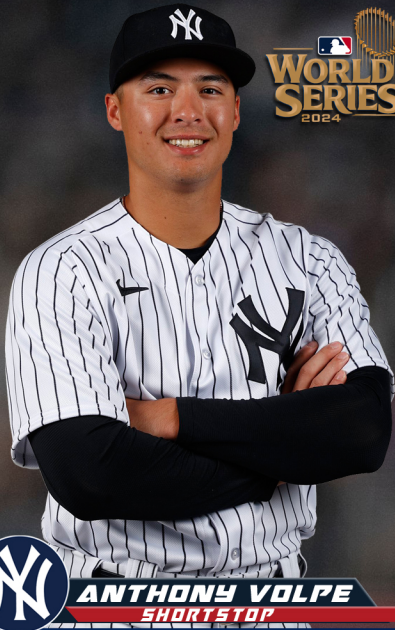

ANTHONY VOLPE
SHORTSTOP

**WORLD
SERIES**
2024