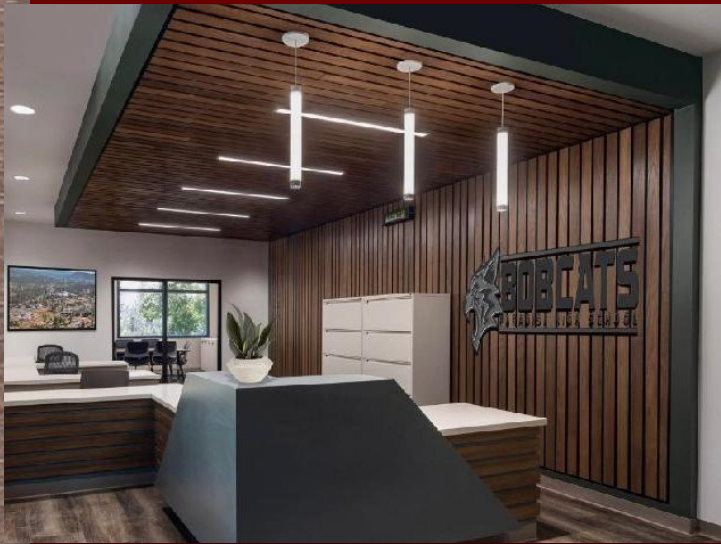

PARAMOUNT

Crafting Exquisite Woodwork Since 1984

Linear Planks

Veneer on MDF