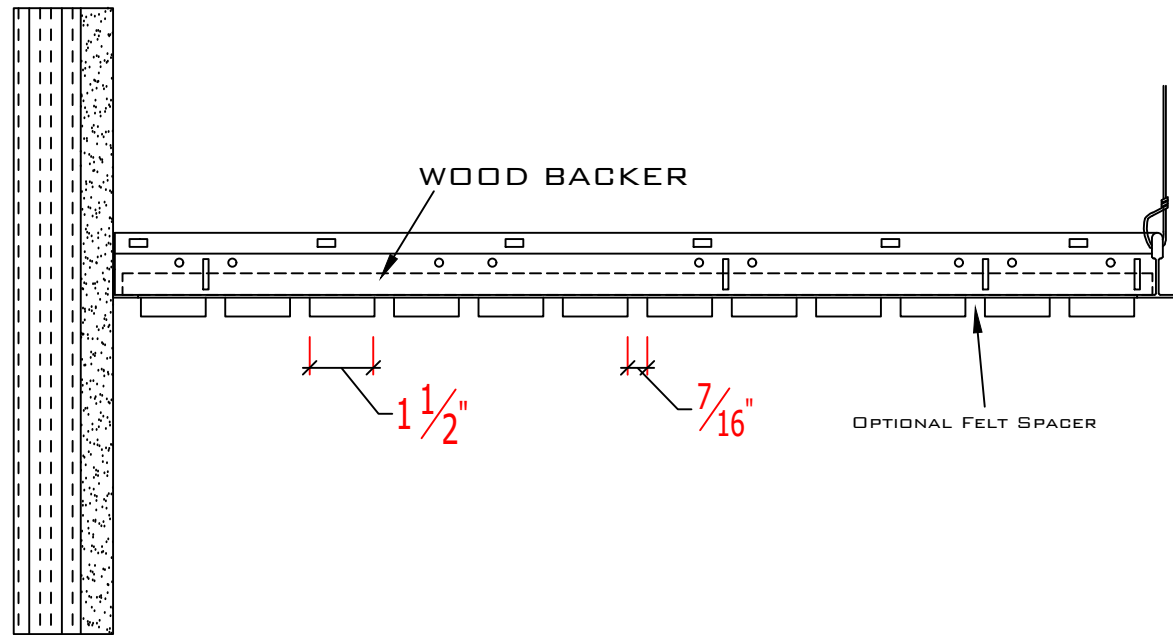

Wall Condition