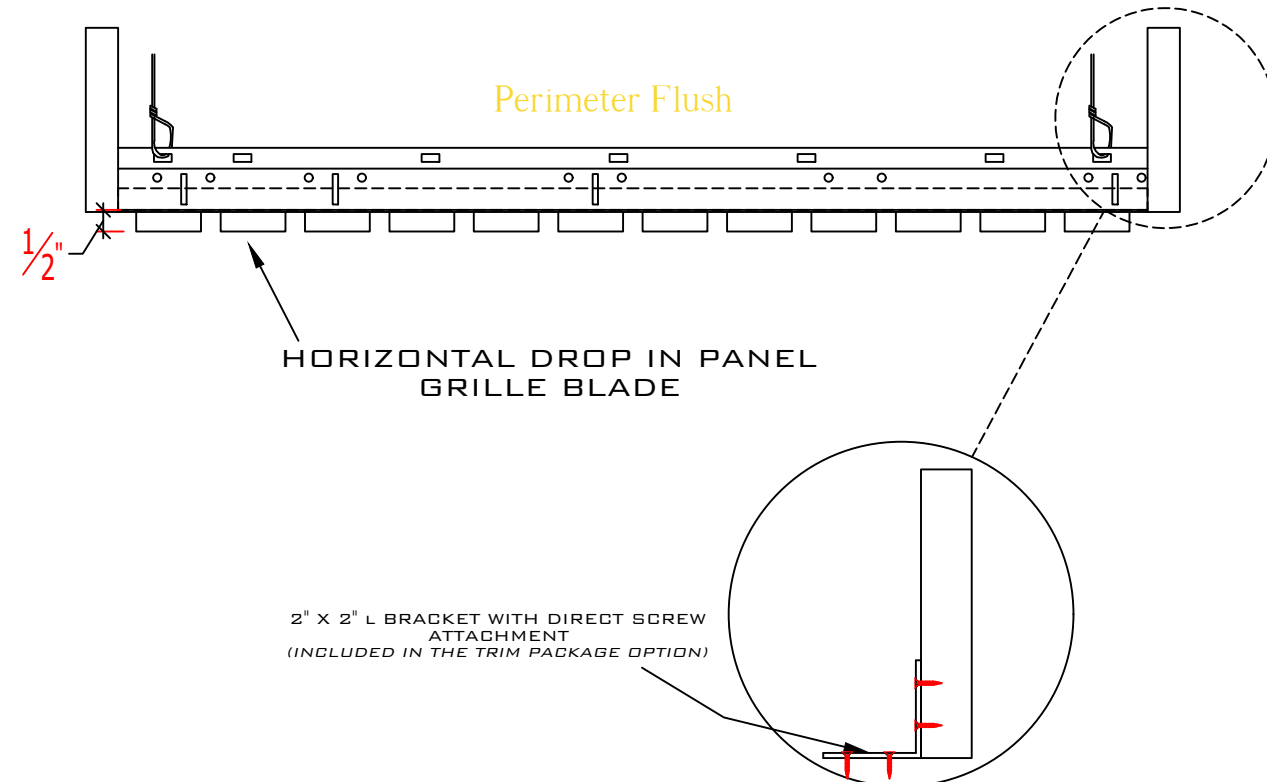

Wall Condition