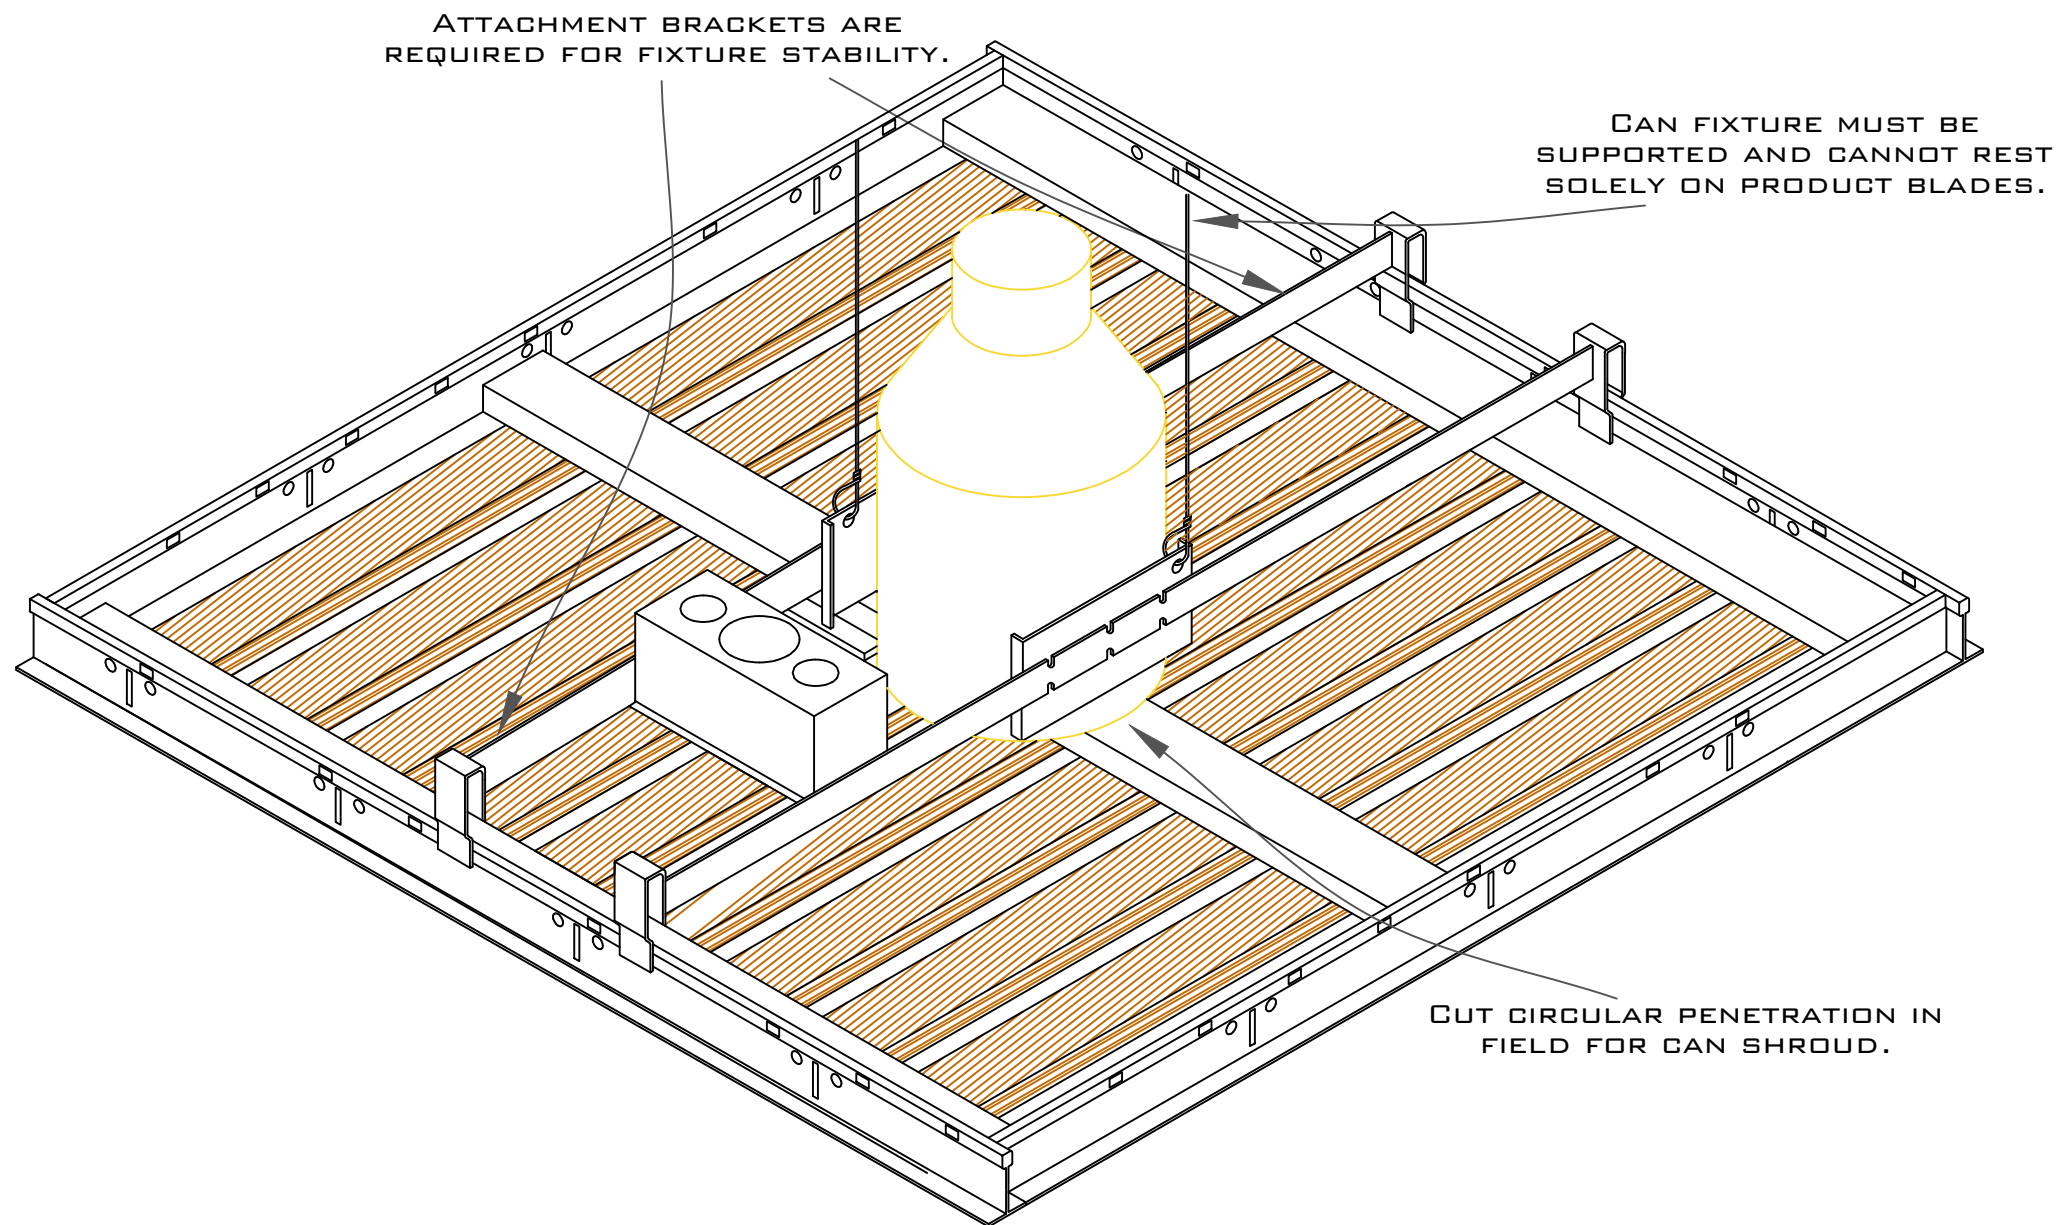

SPRINKLER ACCESS HOLES ARE FIELD CUT.

APPROVED SPRINKLER PENETRATION LOCATIONS

APPROVED SPRINKLER PENETRATION LOCATION

1.5 Standard Sprinkler Detail

Supplemental Information 03

Drop In Panel Grille Series

PRODUCT SKU: MOH-12-BKB1516

PARAMOUNT
CREATING EXQUISITE WOODWORK SINCE 1984

ATTACHMENT BRACKETS ARE
REQUIRED FOR FIXTURE STABILITY.

CAN FIXTURE MUST BE
SUPPORTED AND CANNOT REST
SOLELY ON PRODUCT BLADES.

CUT CIRCULAR PENETRATION IN
FIELD FOR CAN SHROUD.