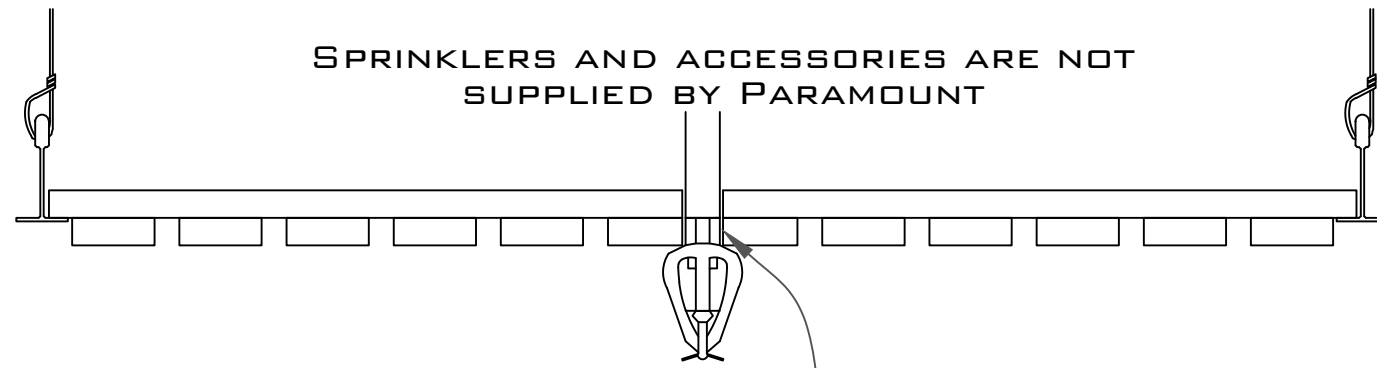

SPRINKLERS AND ACCESSORIES ARE NOT SUPPLIED BY PARAMOUNT

SPRINKLER ACCESS HOLES ARE FIELD CUT.