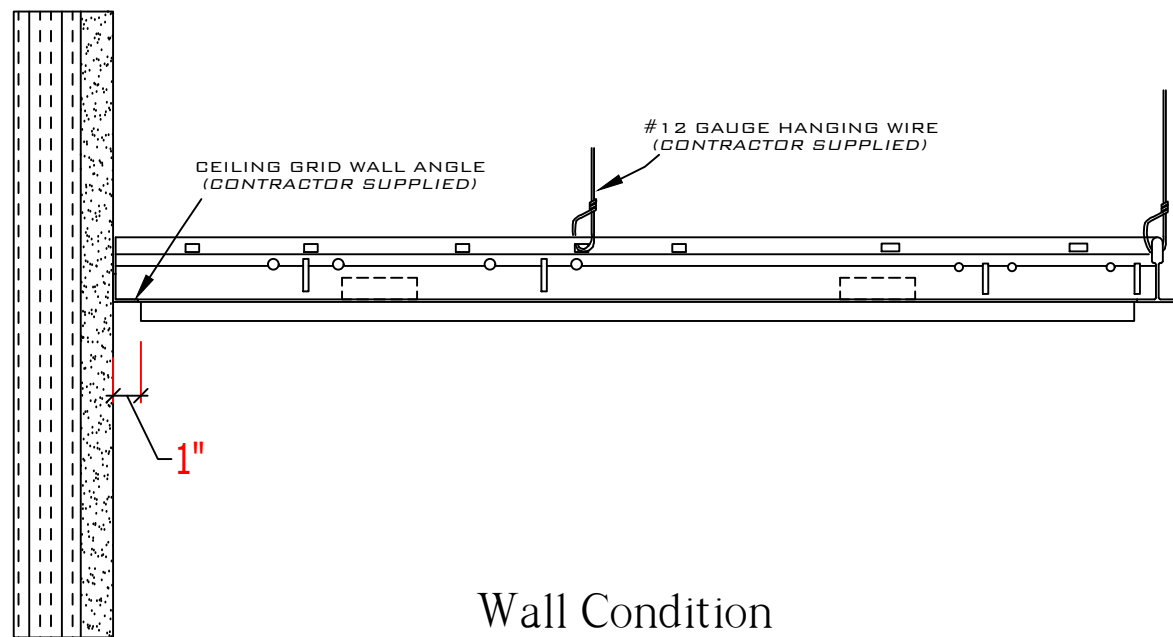

Wall Condition