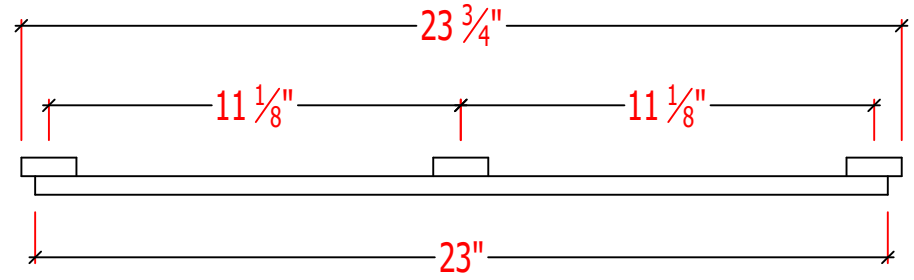

SCALE REPRESENTATION.
1.5 = 12"

PROJECT: YOUR PROJECT NAME
 LOCATION: YOUR PROJECT ADDRESS
 SUBMITTAL DATE: XX/XX/XXXX

MATERIAL: HARDWOOD
 SPECIES: YOUR SPECIES
 STAIN: OPTION NOT INCLUDED
 FINISH: OPTIONAL FINISH

PRODUCT DIMENSION: 24" x 24"
 BLADE QTY: 12
 BLADE SIZE: 1/2" x 1 1/2"
 BLADE SPACING: 7/16"

1.1 Isometric

Drop In Panel Grille Series

PRODUCT SKU: MOH-12-BKB1516

PARAMOUNT
 CREATING EXQUISITE WOODWORK SINCE 1984

BACKER SYSTEM LAYOUT
BACKER DIMENSIONS: $\frac{1}{2}$ " x $1 \frac{1}{2}$ " x $23 \frac{3}{4}$ "

SCALE REPRESENTATION
 $1.5 = 12"$

1.2 Backer Configuration

Drop In Panel Grille Series
 PRODUCT SKU: MOH-12-BKB1516