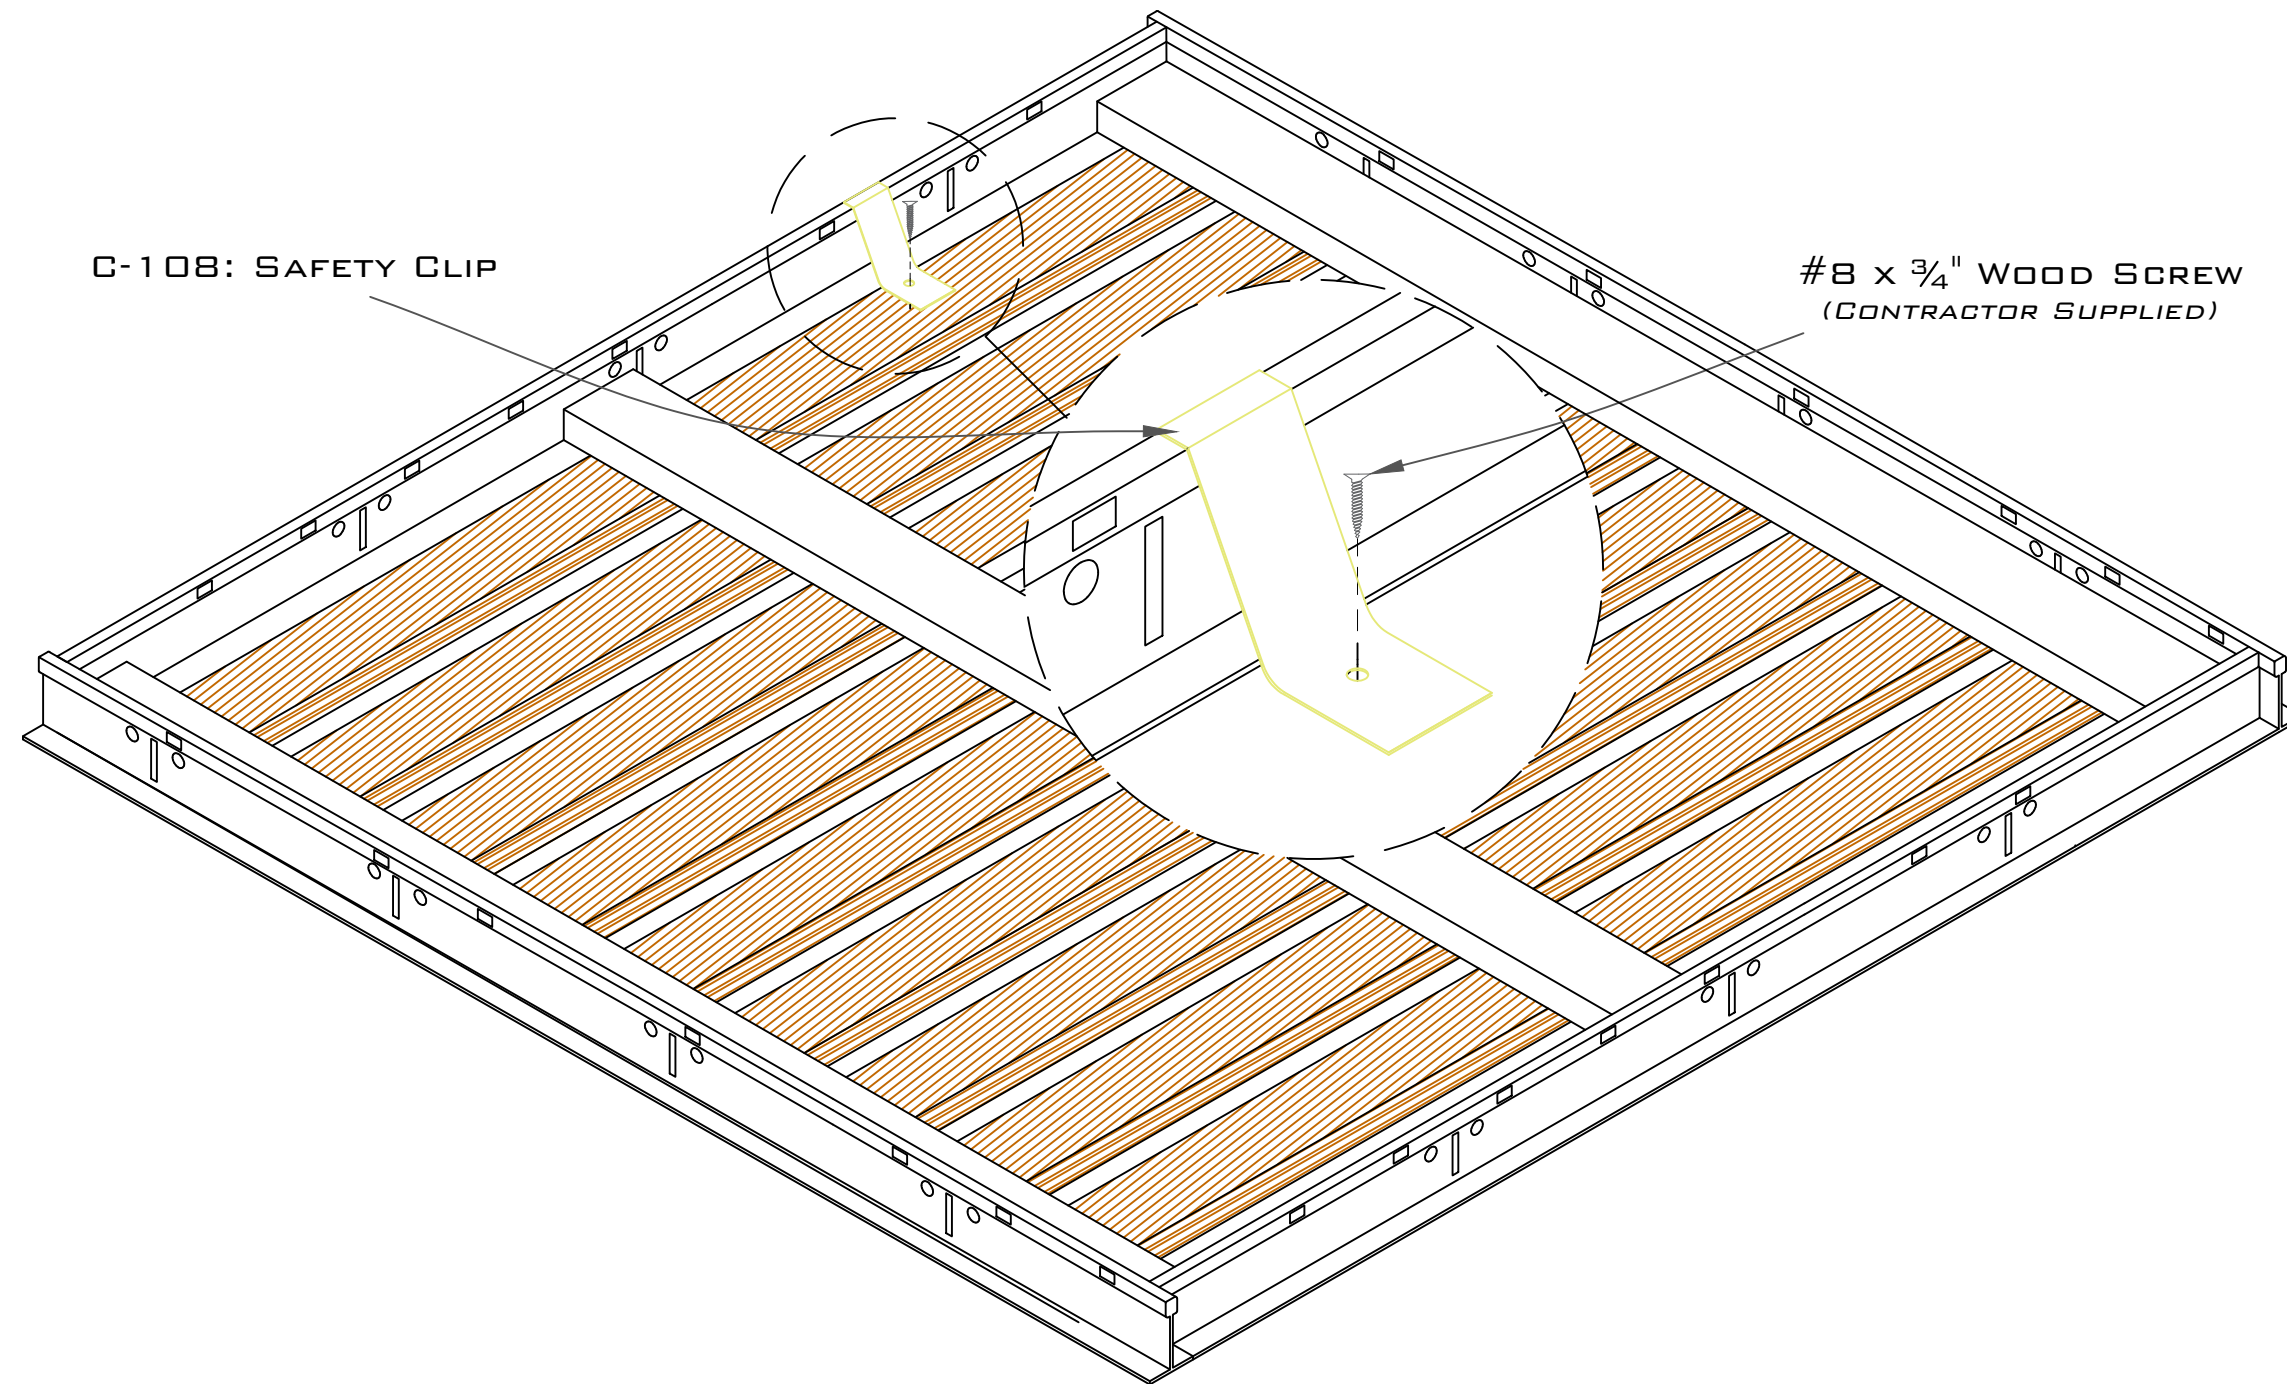

(1) CLIP PER TILE FOR SEISMIC STABILITY

1.7 C-108 Safety Clip Installation

Supplemental Information 05

Drop In Panel Grille Series
PRODUCT SKU: MOH-12-BKB1516

PARAMOUNT
CREATING EXQUISITE WOODWORK SINCE 1984