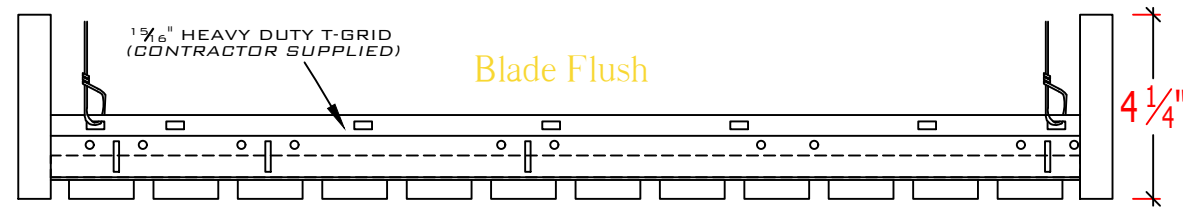

PRODUCT DIMENSION: 24" x 24"
 BLADE QTY: 12
 BLADE SIZE: 1/2" x 1 1/2"
 BLADE SPACING: 7/16"

1.1 Isometric

Drop In Panel Grille Series

PRODUCT SKU: MOH-12-BKB1516

PARAMOUNT
 CREATING EXQUISITE WOODWORK SINCE 1984

BACKER SYSTEM LAYOUT
BACKER DIMENSIONS: $\frac{1}{2}$ " x $1 \frac{1}{2}$ " x $23 \frac{3}{4}$ "

SCALE REPRESENTATION
 $1.5 = 12"$

1.2 Backer Configuration

Drop In Panel Grille Series
 PRODUCT SKU: MOH-12-BKB1516

PARAMOUNT
 CREATING EXQUISITE WOODWORK SINCE 1984

Wall Condition

Cloud Condition

SCALE REPRESENTATION.
1.5 = 12"

1.3 Elevation

Drop In Panel Grille Series

PRODUCT SKU: MOH-12-BKB1516

PARAMOUNT
CREATING EXQUISITE WOODWORK SINCE 1984