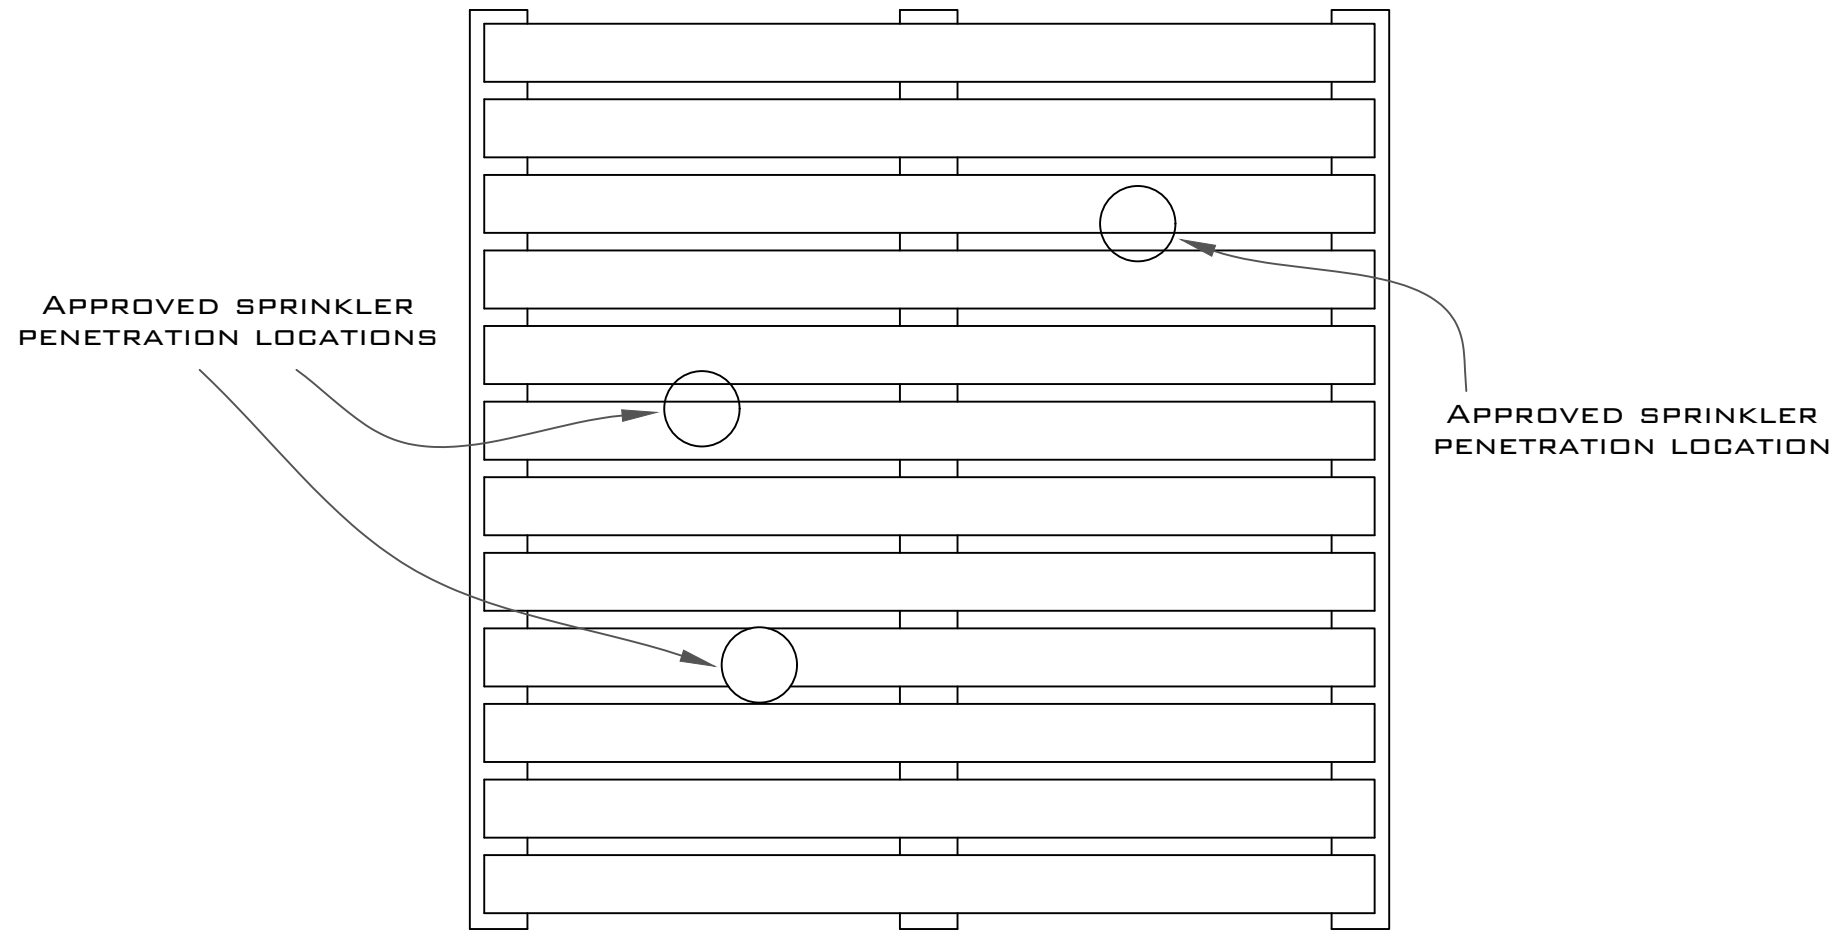

SPRINKLER ACCESS HOLES ARE FIELD CUT.

APPROVED SPRINKLER PENETRATION LOCATIONS

APPROVED SPRINKLER PENETRATION LOCATION

1.5 Standard Sprinkler Detail

Supplemental Information 03

Drop In Panel Grille Series

PRODUCT SKU: MOH-12-BKB1516