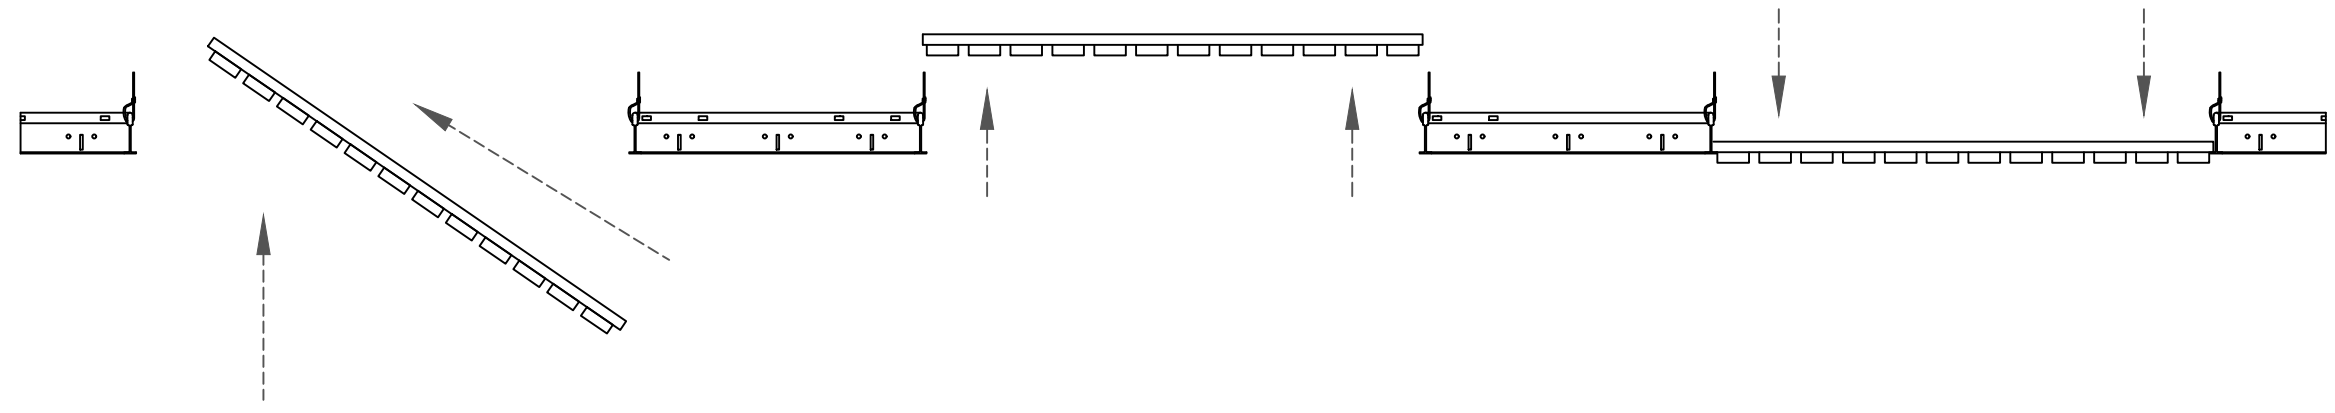

PRODUCT DIMENSION: 24" x 24"
 BLADE QTY: 12
 BLADE SIZE: 1/2" x 1 1/2"
 BLADE SPACING: 7/16"

1.1 Isometric

Drop In Panel Grille Series

PRODUCT SKU: MOH-12-BKB1516

PARAMOUNT
 CREATING EXQUISITE WOODWORK SINCE 1984

PARAMOUNT
 CREATING EXQUISITE WOODWORK SINCE 1984

Wall Condition

Cloud Condition

SCALE REPRESENTATION.
1.5 = 12"

1.3 Elevation

Drop In Panel Grille Series

PRODUCT SKU: MOH-12-BKB1516

PARAMOUNT
CREATING EXQUISITE WOODWORK SINCE 1984

TILE IS LIFTED AT AN ANGLE THROUGH T-GRID OPENING.

TILE IS STRAIGHTENED EVEN ABOVE GRID OPENING.

TILE IS THEN LOWERED INTO PLACE.

12 BLADE HORIZONTAL DROP IN PANEL GRILLE PRODUCT REPRESENTATION. ACTUAL BLADE WIDTH VARIES.