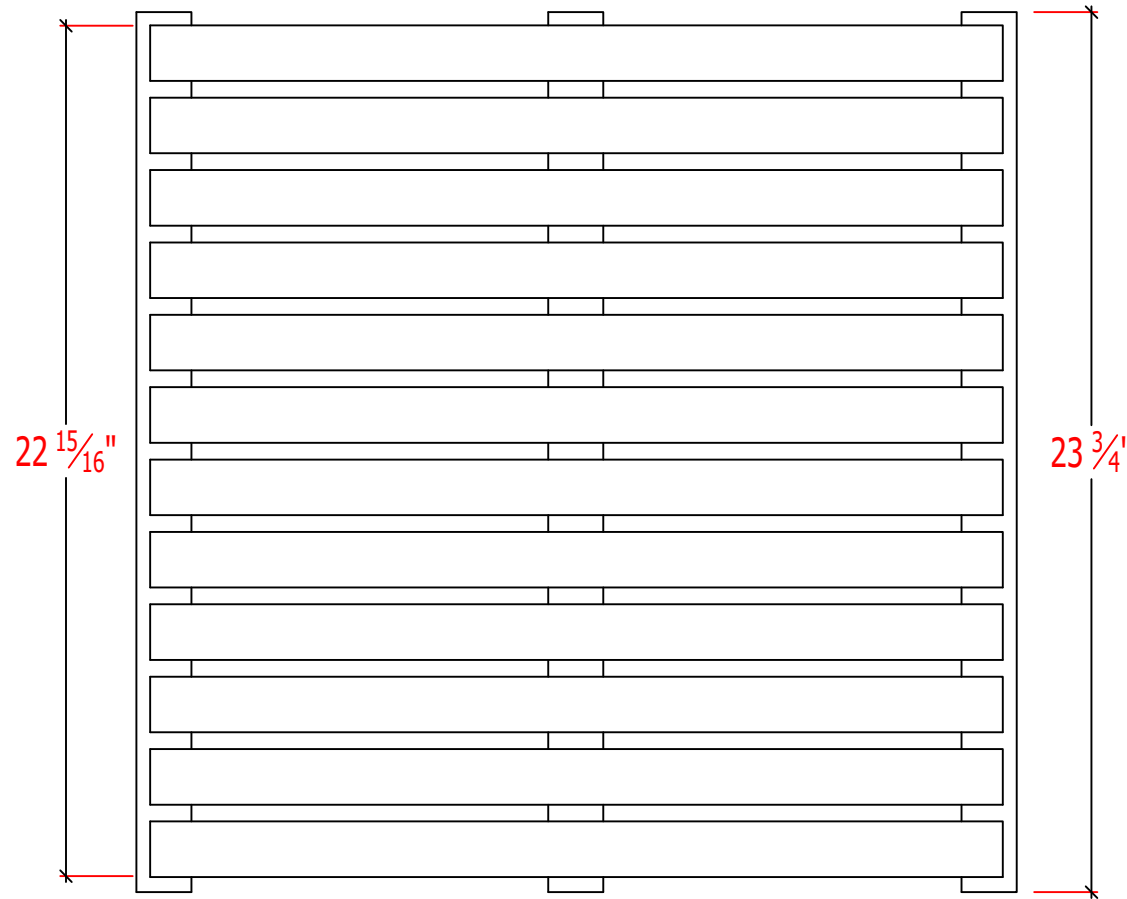

SCALE REPRESENTATION.
1.5 = 12"

PROJECT: YOUR PROJECT NAME
 LOCATION: YOUR PROJECT ADDRESS
 SUBMITTAL DATE: XX/XX/XXXX

MATERIAL: HARDWOOD
 SPECIES: YOUR SPECIES
 STAIN: OPTION NOT INCLUDED
 FINISH: OPTIONAL FINISH

PRODUCT DIMENSION: 24" x 24"
 BLADE QTY: 12
 BLADE SIZE: 1/2" x 1 1/2"
 BLADE SPACING: 7/16"

1.1 Isometric

Drop In Panel Grille Series

PRODUCT SKU: MOH-12-BKB1516

PARAMOUNT
 CREATING EXQUISITE WOODWORK SINCE 1984

BACKER SYSTEM LAYOUT
BACKER DIMENSIONS: $\frac{1}{2}$ " x $1 \frac{1}{2}$ " x $23 \frac{3}{4}$ "

SCALE REPRESENTATION
 $1.5 = 12"$

1.2 Backer Configuration

Drop In Panel Grille Series
 PRODUCT SKU: MOH-12-BKB1516