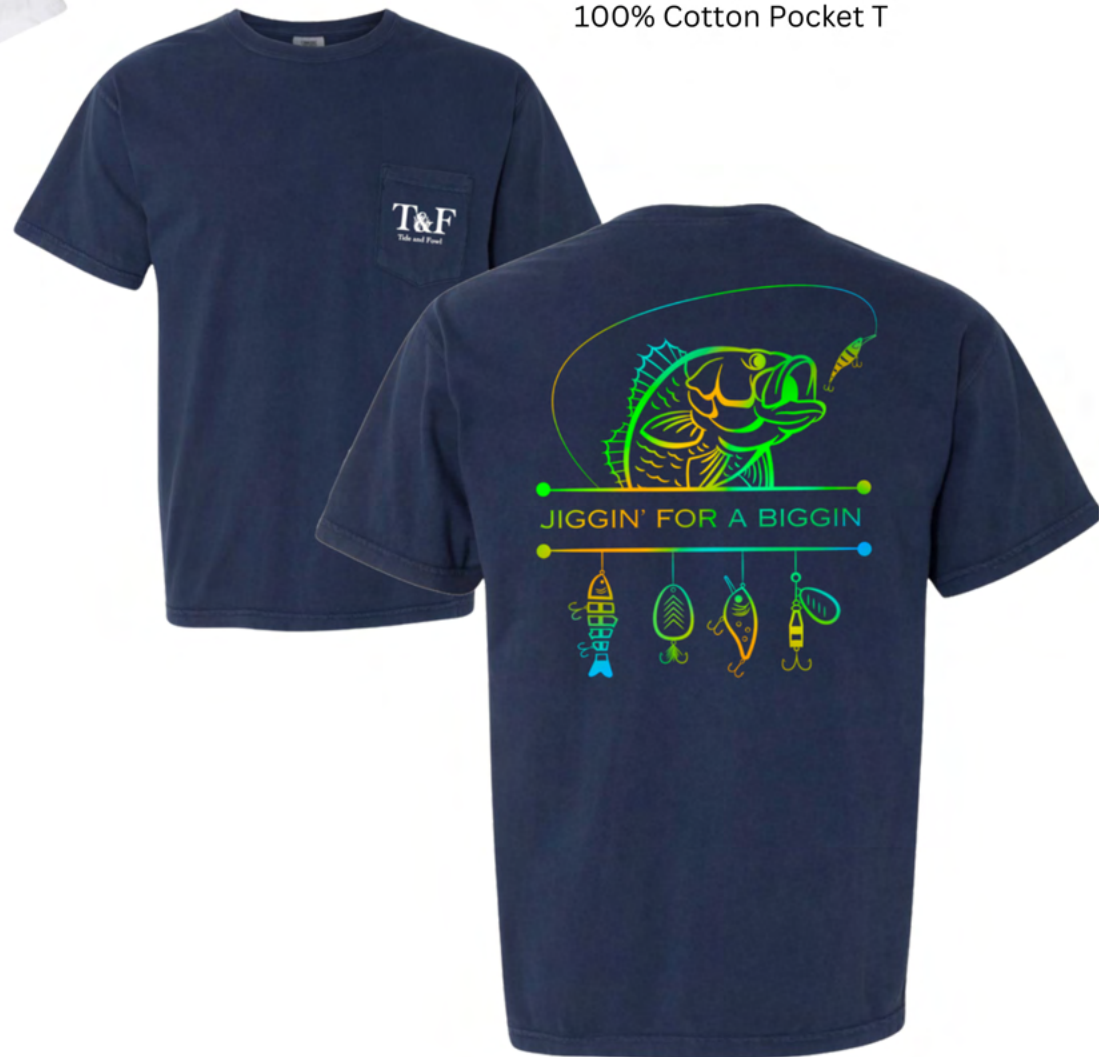

TF133
Style Ref BI2159-N | Bright White
100% Cotton Long Sleeve Pocket T

TF134
Style Ref SF1165 | Bright White
100% Cotton Pocket T

TF148
Style Ref SF1165 | Black
100% Cotton Pocket T

TF135
Style Ref SF1165 | Bright White
100% Cotton Pocket T