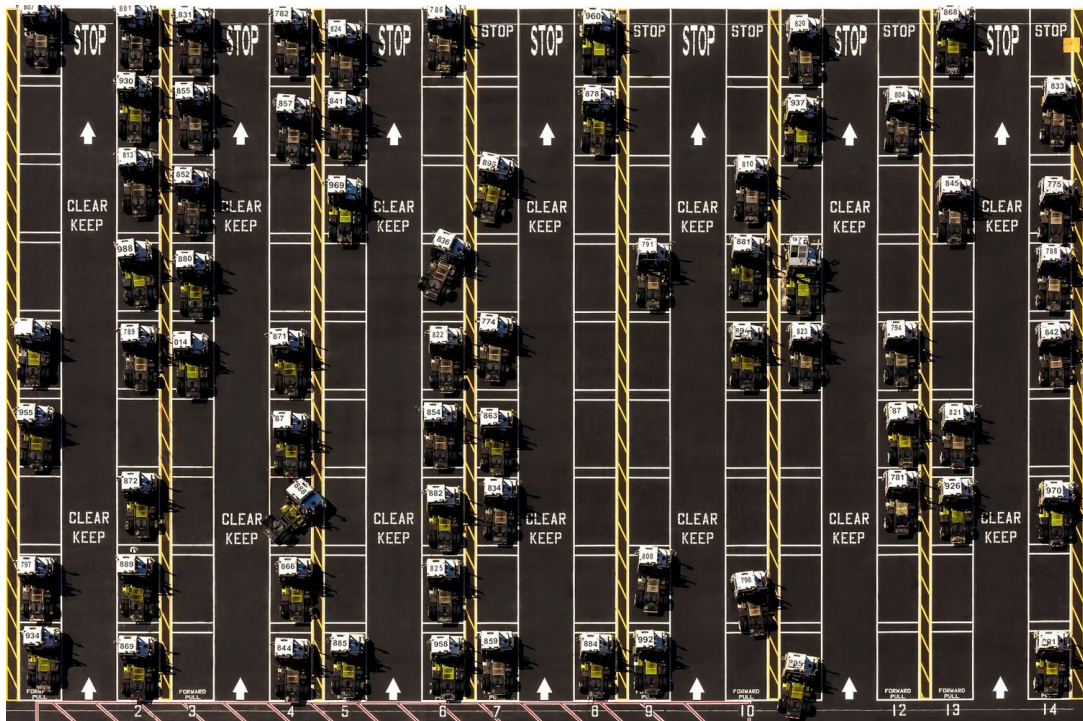

Xylophones 2 || Donn Delson

60" x 90": \$13,250 || 48"x72": \$8,000 || 32"x48": \$4,000 (All Sizes Edition of 7, 2AP)

Red Lock District || Donn Delson

60" x 90": \$13,250 || 48"x72": \$8,000 || 32"x48": \$4,000 (All Sizes Edition of 7, 2AP)

EKG || Donn Delson

60" x 90": \$13,250 || 48"x72": \$8,000 || 32"x48": \$4,000 (All Sizes Edition of 7, 2AP)

Chutes And Ladders || Donn Delson

60" x 90": \$13,250 || 48"x72": \$8,000 || 32"x48": \$4,000 (All Sizes Edition of 7, 2AP)