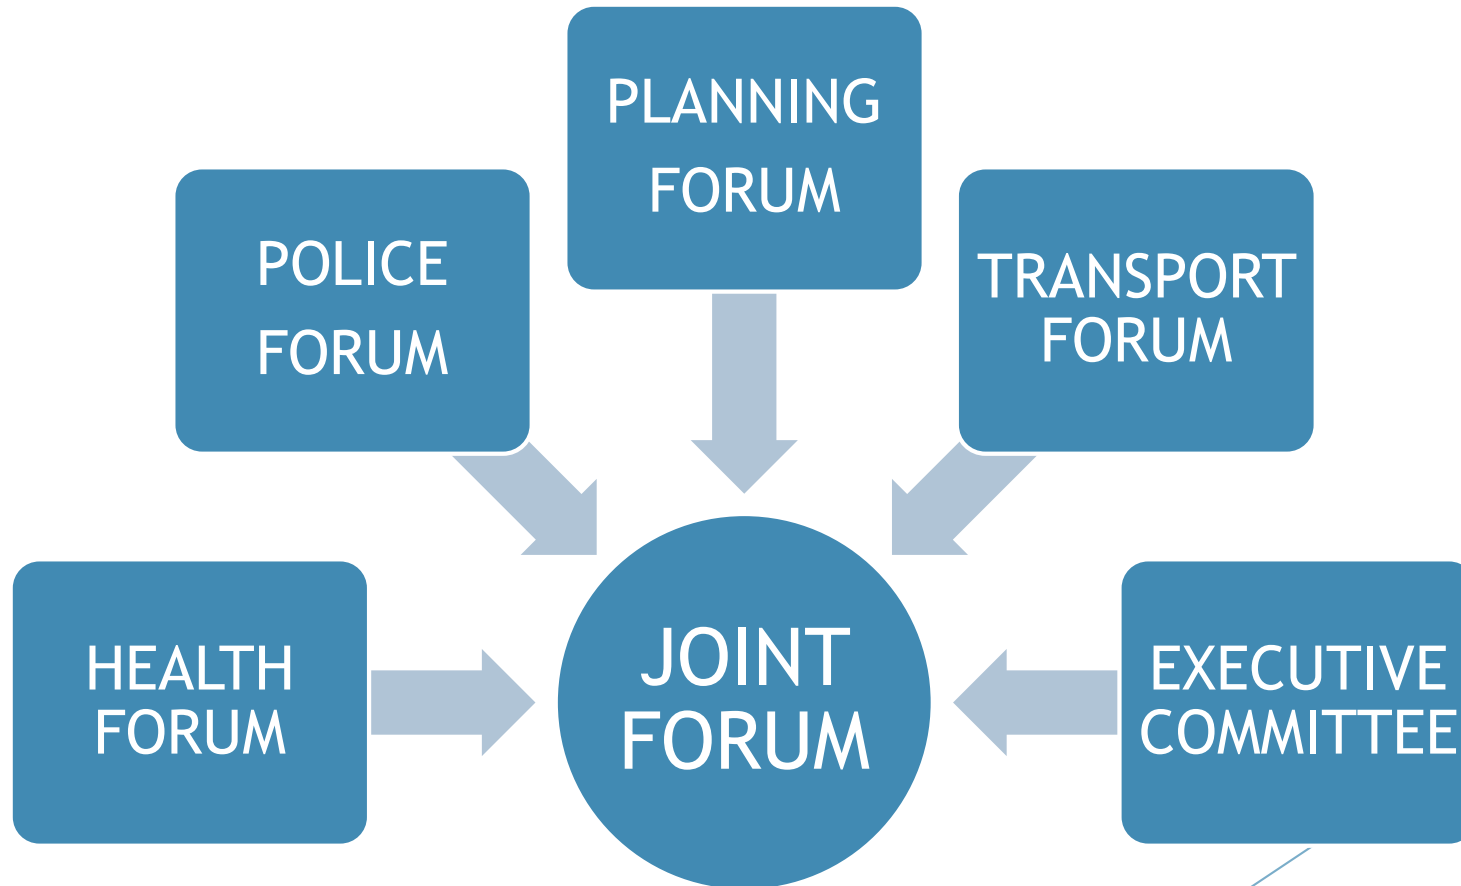

# JOINT FORUM : FUTURE

THE STRUCTURE WE COULD USE TO BE MORE EFFECTIVE

# The NEXT Steps --

- ▶ Involve more people and more community councils
- ▶ By creating Forums for each of these topics
- ▶ There are already community councillors involved in these issues
- ▶ We can build on this by making them a formal part of our structure
- ▶ We can establish these groups and set them to work in our name
- ▶ The Structure would be simple and an action plan is part of this presentation
- ▶ Our workplan for 2019 becomes much clearer

# FORUM STRUCTURE

## Define Relevant -

- ✓ Effective
- ✓ Important
- ✓ Inclusive
- ✓ Respected

Discussion Views Questions

The background features abstract, overlapping geometric shapes in various shades of blue and green, primarily concentrated on the right side of the frame. The shapes are semi-transparent, creating a layered effect. The text 'Discussion Views Questions' is centered horizontally in a clean, blue, sans-serif font.