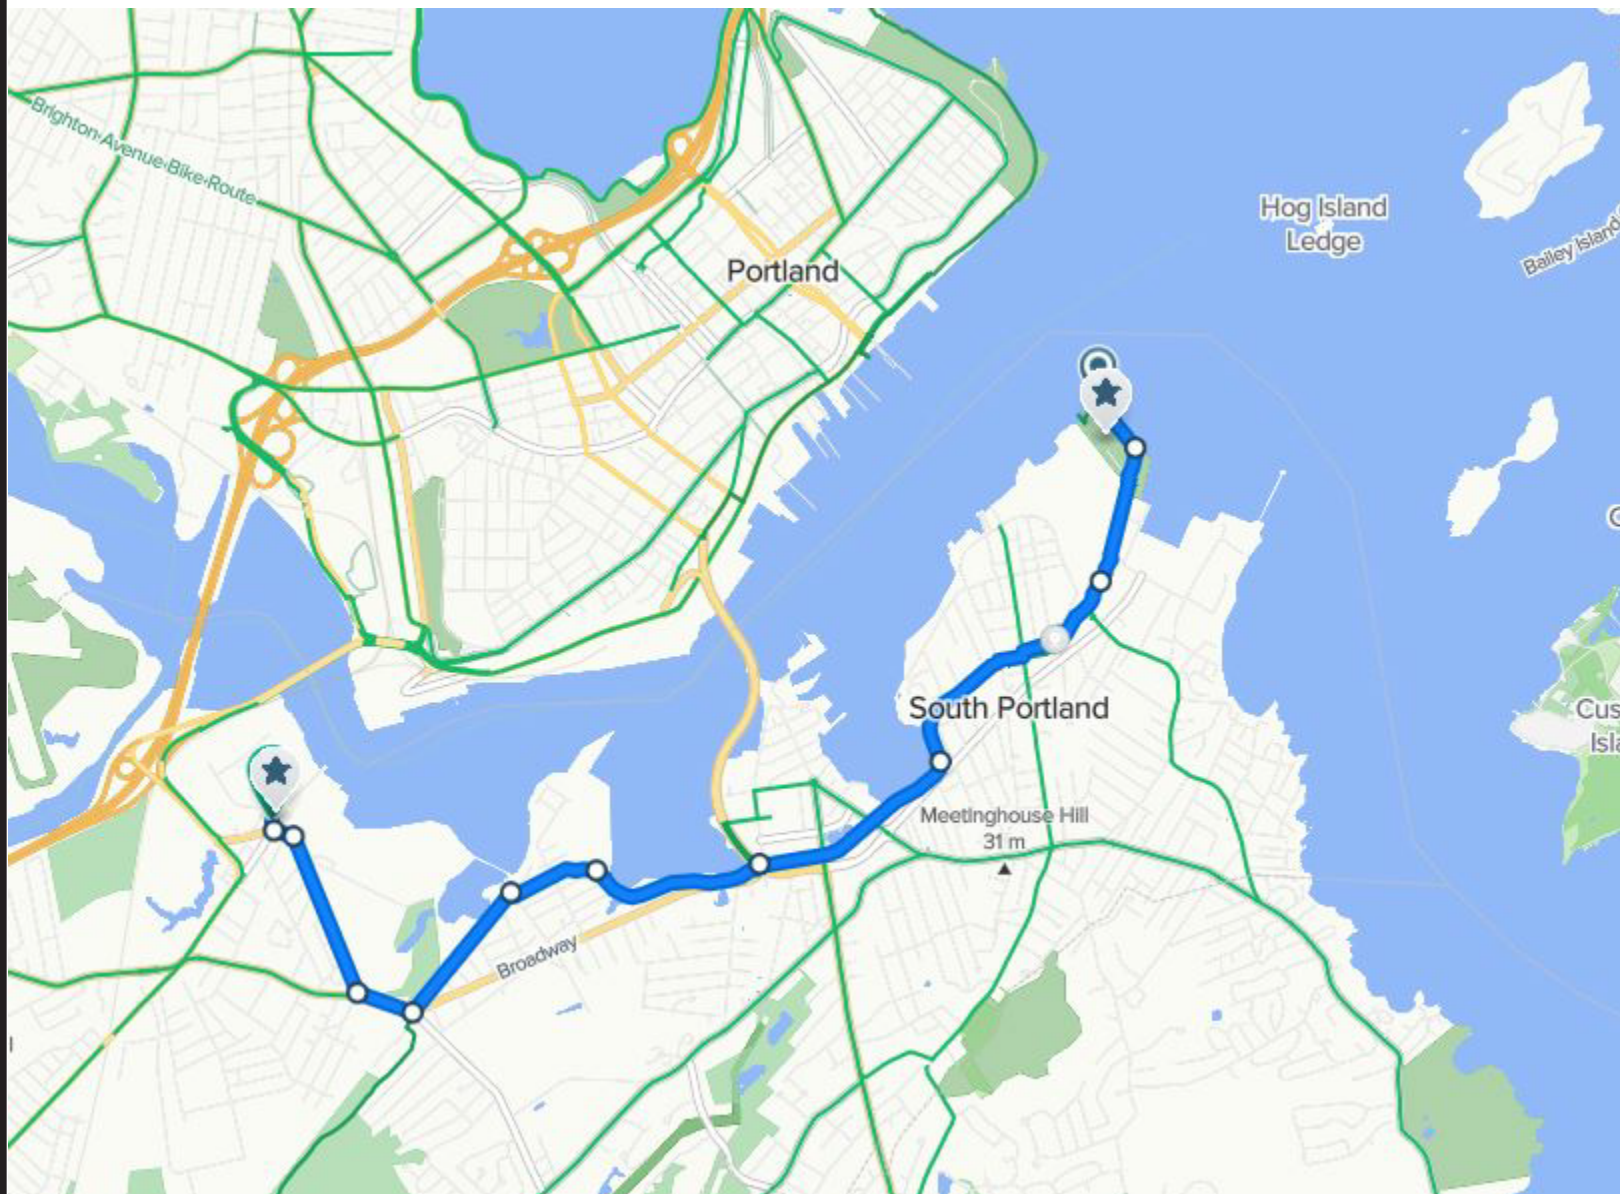

Bug Light Bike Route

1. Start at 93 Main St. | Lincoln & Main Electric Bike Cafe & Winery
2. Head South on Lincoln St. Turn left at light
3. Turn Left onto Bike Path - follow till Intersection of Casco Bay Bridge & Broadway
4. Go through intersection and head East towards Mill Creek Neighborhood
5. Continue on Bike Path (Green Belt Bike Path Till Bug Light Lighthouse
6. Stop & Enjoy the lighthouse
7. Reverse Direction - Same path

Please adhere to all traffic laws - be mindful of other riders and vehicles - always wear a helmet
Lincoln & Main Electric Bike Cafe & Winery