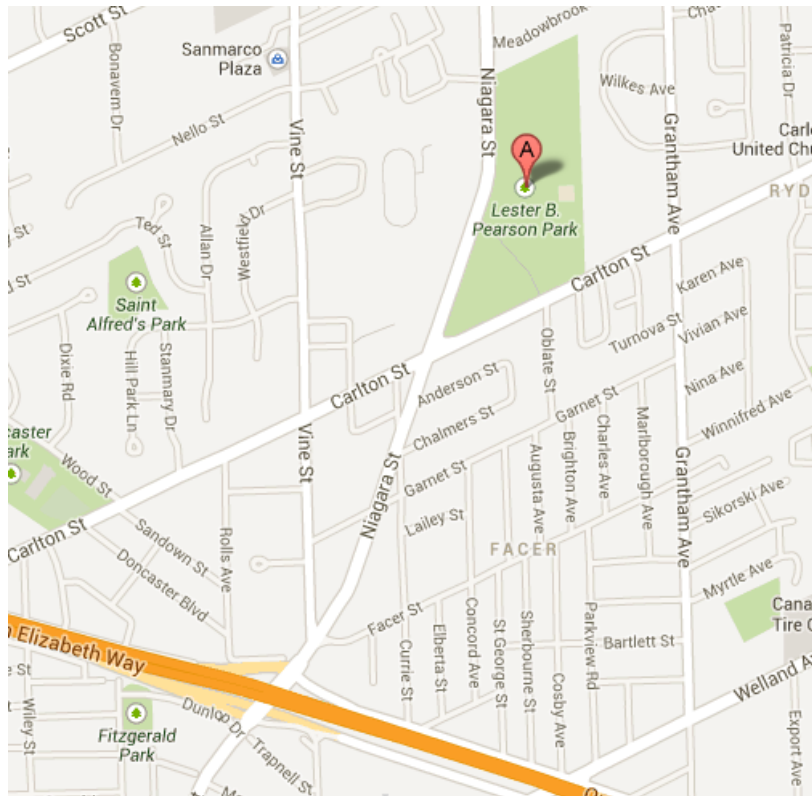

St. Catharines Roma Tiamo Festival Cup Maps to Fields

Club Roma and Tournament Central

Address: 125 Vansickle Road, St. Catharines, Ontario

Directions:

From 406 if travelling south (from QEW):

1. Take exit for Fourth Avenue
2. Turn right off the highway onto Fourth Avenue
3. Drive straight until you get to Vansickle Road
4. Take a left onto Vansickle Road. Club Roma is on the right hand side, about 3 kilometres up the road, past St. Paul Street West.

From 406 if travelling north:

1. Take exit for Fourth Avenue
2. Turn left off the highway onto Fourth Avenue
3. Drive straight until you get to Vansickle Road
4. Take a left onto Vansickle Road. Club Roma is on the right hand side, about 3 kilometres up the road, past St. Paul Street West.

Pearson Park

Address: 325 Niagara Street, St. Catharines, Ontario

Directions:

From QEW travelling towards Niagara Falls:

1. Take Niagara Street exit off QEW
2. Turn left onto Niagara Street, keep going straight, do not turn left onto Vine
3. Pearson Park is about 2 kilometres up the road, just past Carleton Street

From QEW travelling towards Toronto:

1. Take Niagara Street exit off the QEW, exit turns into Dieppe Road
2. Travel West on Dieppe Road until you get to Niagara Street ramp, take ramp
3. Turn Right off ramp onto Niagara Street,
4. Pearson Park is about 2 kilometres up the road just past Carleton Street