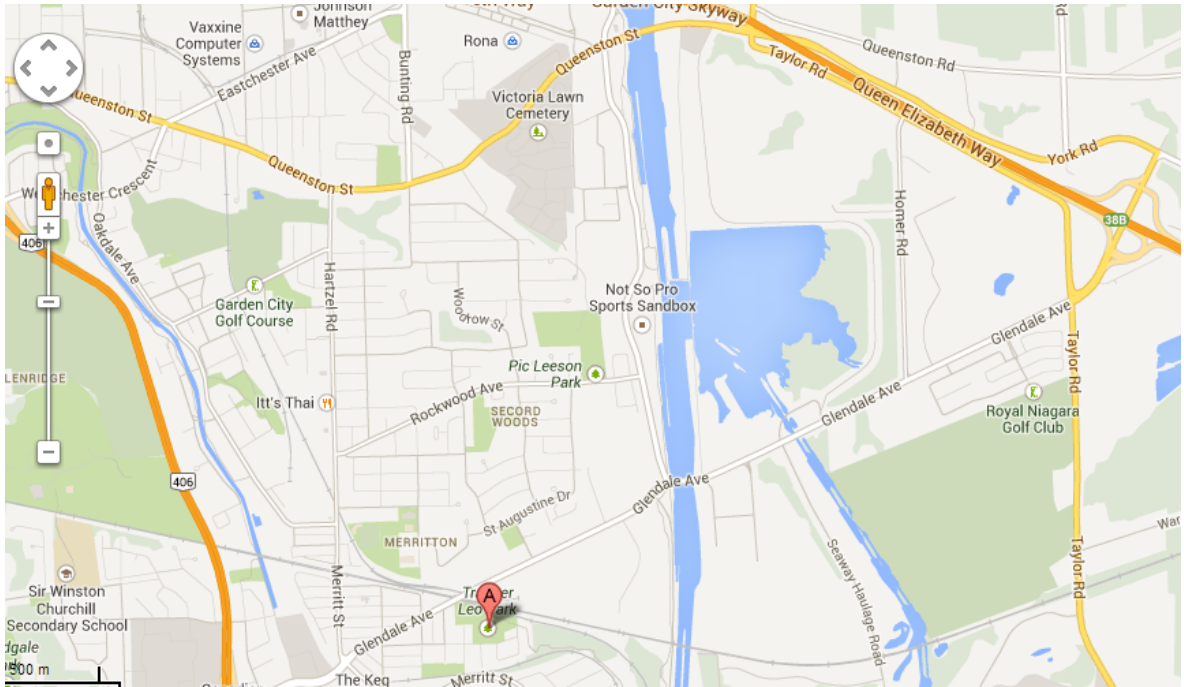

Trapper Leo

Address: 53 Hazel Street, St. Catharines, Ontario

From QEW from Toronto/Hamilton:

1. Take QEW to 406 South to Welland/Port Colborne
2. Take Glendale Avenue Exit
3. Turn Left onto Glendale Avenue, keep travelling down Glendale past Merrit St
4. Turn Right onto Keele Street
5. Turn Left onto Hazel Street, fields are on the left.

From QEW from Niagara Falls/Fort Erie

1. Take QEW towards Toronto.
2. Take Glendale Avenue exit off QEW
3. Turn left off exit onto Glendale Avenue, keep moving straight over the bridge at the Welland Canal
4. Turn Left onto Keele Street
5. Turn Left onto Hazel Street, fields are on the left.