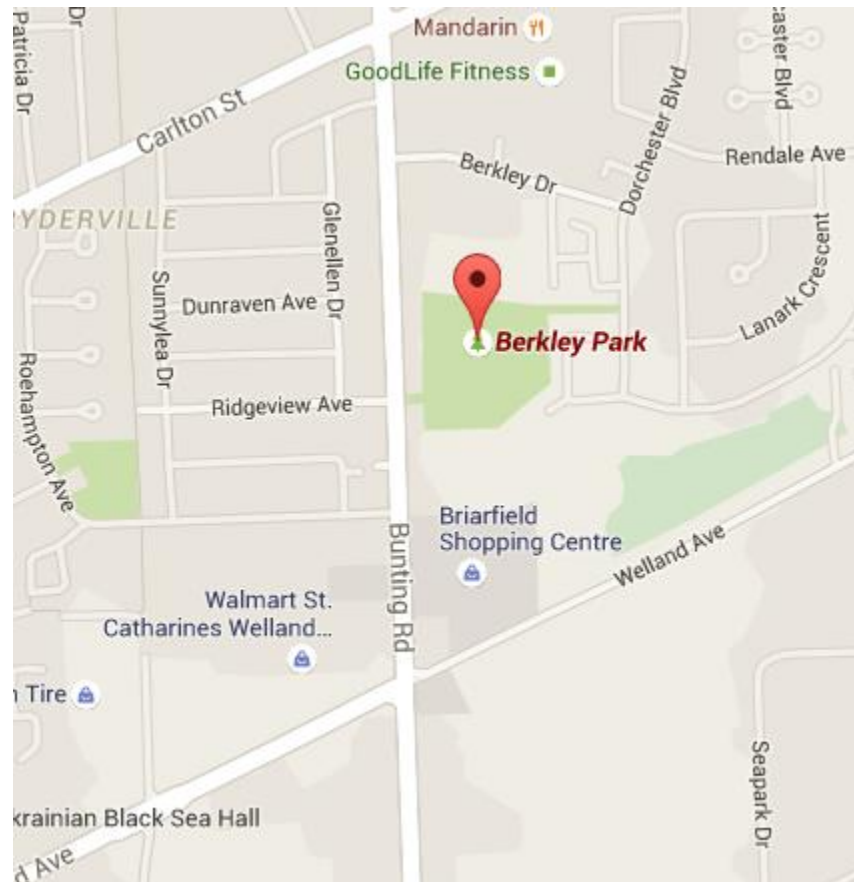

St. Catharines Roma Tiamo Festival Cup Maps to Fields

Club Roma and Tournament Central

Address: 125 Vansickle Road, St. Catharines, Ontario

Directions:

From 406 if travelling south (from QEW):

1. Take exit for Fourth Avenue
2. Turn right off the highway onto Fourth Avenue
3. Drive straight until you get to Vansickle Road
4. Take a left onto Vansickle Road. Club Roma is on the right hand side, about 3 kilometres up the road, past St. Paul Street West.

From 406 if travelling north:

1. Take exit for Fourth Avenue
2. Turn left off the highway onto Fourth Avenue
3. Drive straight until you get to Vansickle Road
4. Take a left onto Vansickle Road. Club Roma is on the right hand side, about 3 kilometres up the road, past St. Paul Street West.

Woodgale Park

Address: 153 Glendale Avenue, St. Catharines

Directions from 406 South (from QEW):

1. Take exit off 406 at Glendale Avenue, and turn right off the exit.
2. Take Glendale Avenue until you get to Mountainview Drive (just past fields on right).
3. Proceed down Mountainview until you get to Broadview and turn left.
4. Drive into the parking lot right at the end of Broadview Avenue.

Berkley Fields

44 Ridgeview Avenue, St. Catharines

Directions from QEW from Toronto:

1. Take the Niagara Street/Welland Avenue exit off the QEW in St. Catharines. Stay to the right onto Dunkirk Road, do not go left up to Niagara Street.
2. Turn Left on Welland Avenue and go under the overpass.
3. When you get to Bunting Road stoplights (at Walmart), make a left hand turn.
4. The fields are on the right hand side. There is a parking lot for the park itself there, or you can proceed down further to El McCully School and park in the school parking lot there.