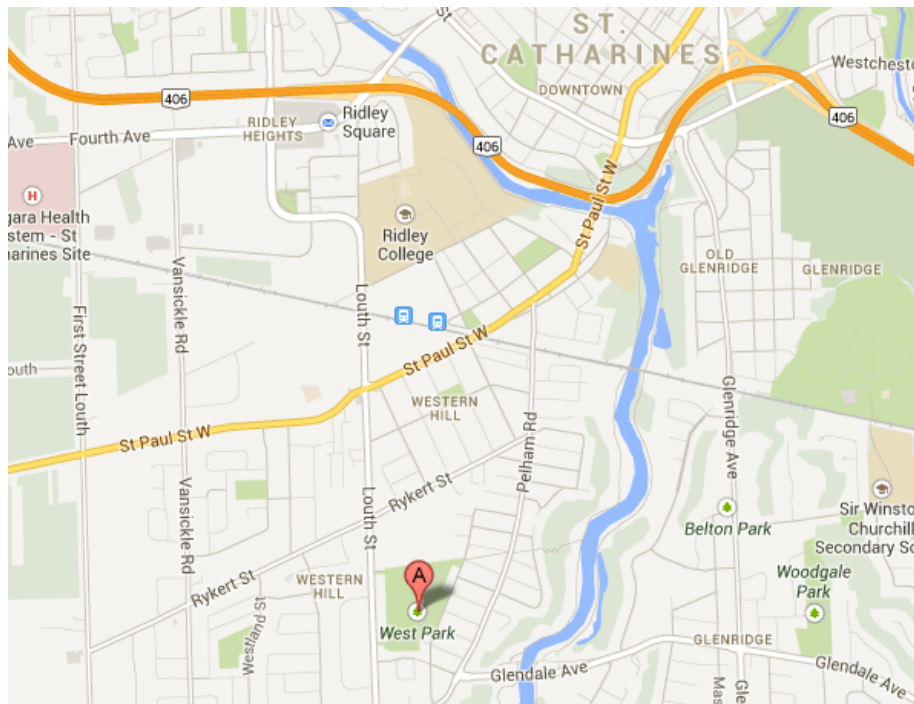

West Park Fields

Address: 78 Louth Street, St. Catharines, Ontario

Directions:

From 406 travelling south:

1. Take exit for Fourth Avenue
2. Turn right off the highway onto Fourth Avenue
3. Take a left onto Louth Street
4. West Park fields are located on the Left hand side about 3 kilometre up the road, past St. Paul Street West.

From 406 travelling north:

1. Take exit for Fourth Avenue
2. Turn left off the highway onto Fourth Avenue
3. Take a left onto Louth Street
4. West Park fields are located on the Left hand side about 3 kilometre up the road, past St. Paul Street West.