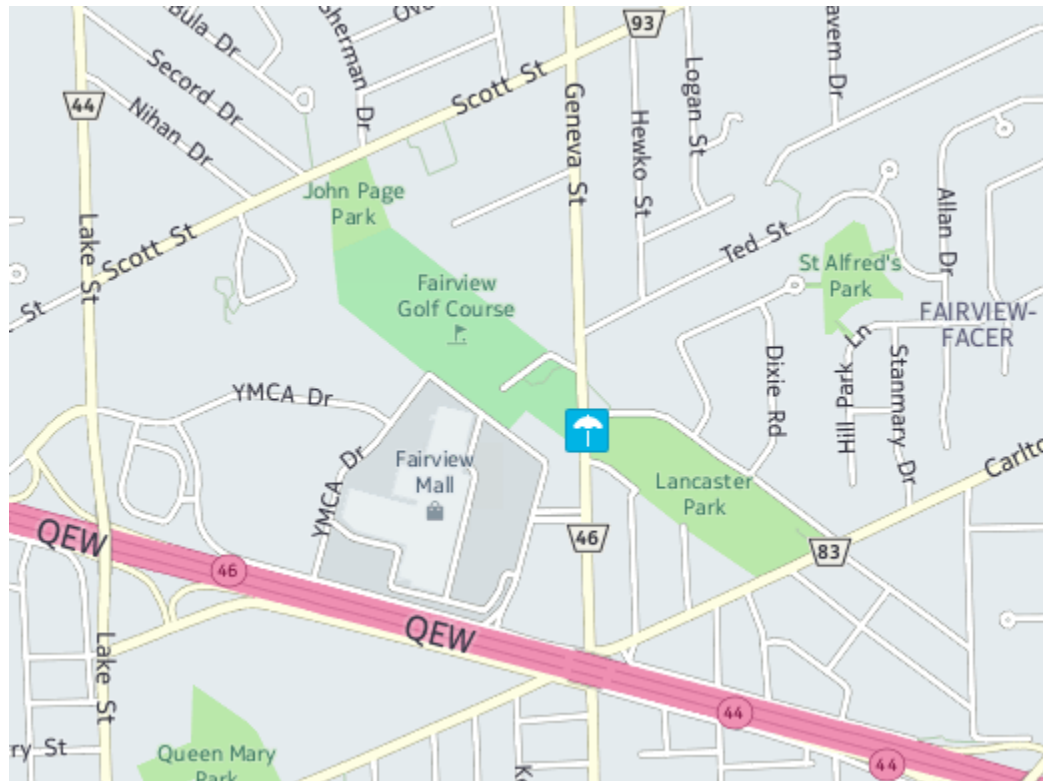

Berkley Fields

44 Ridgeview Avenue, St. Catharines

Directions from QEW from Toronto:

1. Take the Niagara Street/Welland Avenue exit off the QEW in St. Catharines. Stay to the right onto Dunkirk Road, do not go left up to Niagara Street.
2. Turn Left on Welland Avenue and go under the overpass.
3. When you get to Bunting Road stoplights (at Walmart), make a left hand turn.
4. The fields are on the right hand side. There is a parking lot for the park itself there, or you can proceed down further to El McCully School and park in the school parking lot there.

Directions from QEW from Fort Erie:

1. Take the Niagara Street exit just after you finish crossing the Garden City Skyway, going towards Toronto.
2. Take your first right onto Grantham Avenue (next to the Beer Store)
3. Turn another right onto Welland Avenue
4. When you get to Bunting Road stoplights (at Walmart), make a left hand turn.
5. The fields are on the right hand side. There is a parking lot for the park itself there, or you can proceed down further to El McCully School and park in the school parking lot there.

Lancaster Park

31 Wood Street, St. Catharines, Ontario

From Toronto:

1. Take QEW exit at Lake Street, take a right hand turn and drive over the highway towards the Lake.
2. Take a right hand turn on Scott Street.
3. Keep driving on Scott Street until you get to Geneva, make a right hand turn.
4. The fields are located across from Fairview Mall, on Wood Street on the left hand side.

From Niagara Falls:

1. Take QEW exit at Lake Street, take a left hand turn.
2. Take a right hand turn on Scott Street.
3. Keep driving on Scott Street until you get to Geneva, make a right hand turn.
4. The fields are located across from Fairview Mall, on Wood Street on the left hand side.