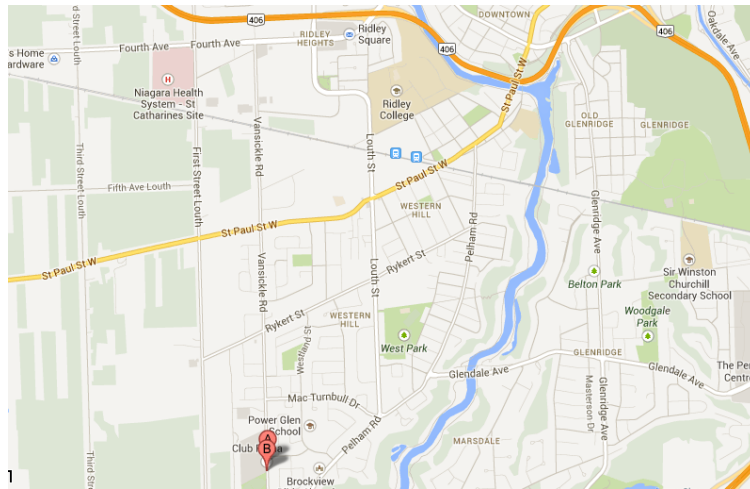

St. Catharines Roma Tiamo Festival Cup Maps to Fields

Club Roma and Tournament Central

Address: 125 Vansickle Road, St. Catharines, Ontario

Directions:

From 406 if travelling south (from QEW):

1. Take exit for Fourth Avenue
2. Turn right off the highway onto Fourth Avenue
3. Drive straight until you get to Vansickle Road
4. Take a left onto Vansickle Road. Club Roma is on the right hand side, about 3 kilometres up the road, past St. Paul Street West.

From 406 if travelling north:

1. Take exit for Fourth Avenue
2. Turn left off the highway onto Fourth Avenue
3. Drive straight until you get to Vansickle Road
4. Take a left onto Vansickle Road. Club Roma is on the right hand side, about 3 kilometres up the road, past St. Paul Street West.

Pearson Park

Address: 325 Niagara Street, St. Catharines, Ontario

Directions:

From QEW travelling towards Niagara Falls:

1. Take Niagara Street exit off QEW
2. Turn left onto Niagara Street, keep going straight, do not turn left onto Vine
3. Pearson Park is about 2 kilometres up the road, just past Carleton Street

From QEW travelling towards Toronto:

1. Take Niagara Street exit off the QEW, exit turns into Dieppe Road
2. Travel West on Dieppe Road until you get to Niagara Street ramp, take ramp
3. Turn Right off ramp onto Niagara Street,
4. Pearson Park is about 2 kilometres up the road just past Carleton Street