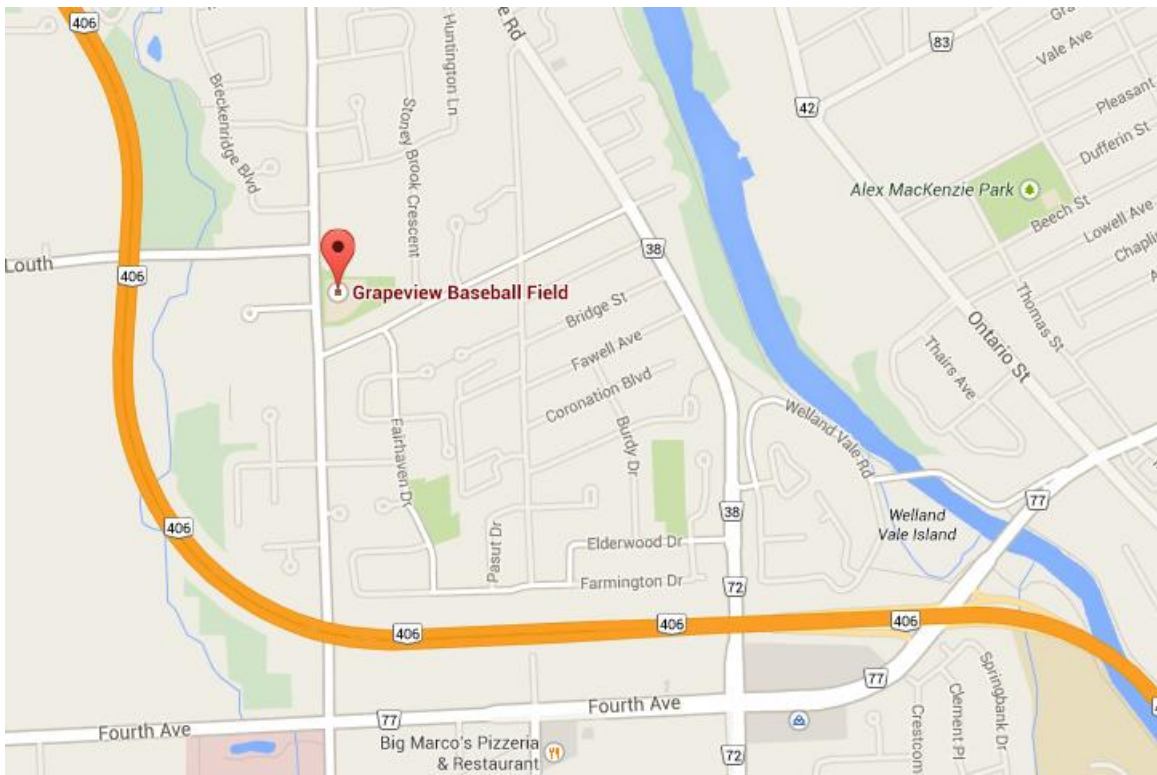

Grapeview Field

Address: 108 First St. Louth, St. Catharines

Directions from 406 Travelling South:

1. Take a right on exit off 406 onto Fourth Avenue.
2. Drive on Fourth Avenue until you get to 1st Street Louth.
3. Take a right hand turn.
4. Field is at Grapeview School on right hand side.

Directions from 406 Travelling North:

1. Keep straight off exit right onto Fourth Avenue.
2. Drive on Fourth Avenue until you get to 1st Street Louth.
3. Take a right hand turn.
4. Field is at Grapeview School on right hand side.