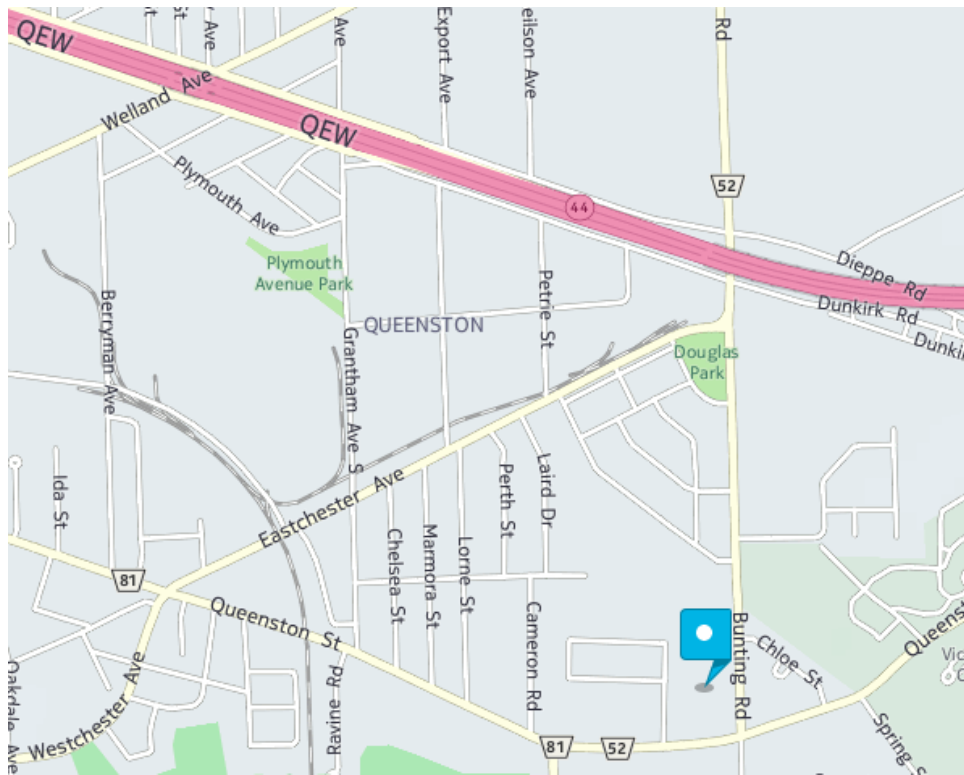

Kernahan Park

381 Queenston St, St. Catharines, Ontario

Directions From Toronto:

1. Take exit 44, for Welland Avenue off the QEW.
2. Proceed down Dunkirk Road, do not turn at Welland Avenue, proceed through the lights until you get to Bunting Road. Make sure to be in the right hand lane, or you will end up on the highway.
3. At Bunting Road make a right hand turn and drive south.
4. The field is a Public School, you can park in their parking lot, it is located on the right hand side before you get to the lights at Queenston Road.

Directions from Niagara Falls:

1. Take first exit after crossing Garden City Skyway. Take first right hand turn onto Grantham Avenue.
2. At the first set of lights on Grantham Avenue, take a left hand turn onto Welland Avenue.
3. Drive down Welland Avenue, until you get to Bunting Road. On Bunting Road, make a right hand turn.
4. Drive down Bunting Road, in a south direction, proceed back under the skyway, and the field is located on the right hand side. There is parking at Jean Sauve School.