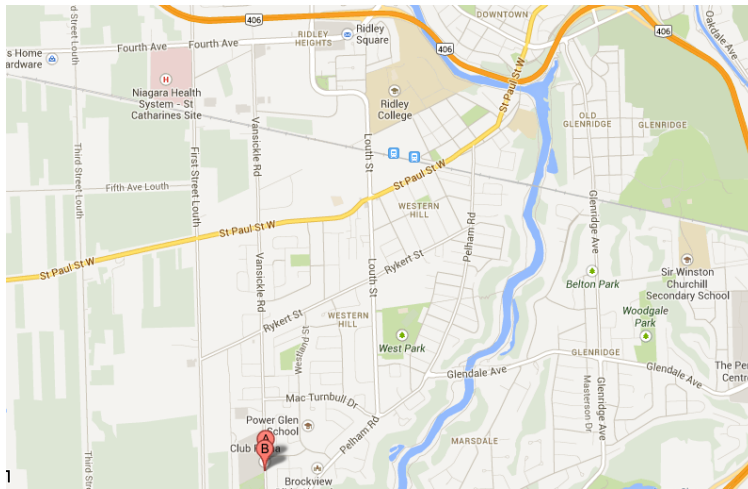

## Club Roma and Tournament Central

Address: 125 Vansickle Road, St. Catharines, Ontario

### Directions:

From 406 if travelling south (from QEW):

1. Take exit for Fourth Avenue
2. Turn right off the highway onto Fourth Avenue
3. Drive straight until you get to Vansickle Road
4. Take a left onto Vansickle Road. Club Roma is on the right hand side, about 3 kilometres up the road, past St. Paul Street West.

From 406 if travelling north:

1. Take exit for Fourth Avenue
2. Turn left off the highway onto Fourth Avenue
3. Drive straight until you get to Vansickle Road
4. Take a left onto Vansickle Road. Club Roma is on the right hand side, about 3 kilometres up the road, past St. Paul Street West.

### Directions From Toronto:

1. Take QEW exit at Lake Street, take a right hand turn and drive over the highway towards the Lake.
2. Take a right hand turn on Lakeshore Road.
3. Keep on Driving down Lakeshore Road until you get to Niagara Street, make another right hand turn, the field and parking lot is on the left.