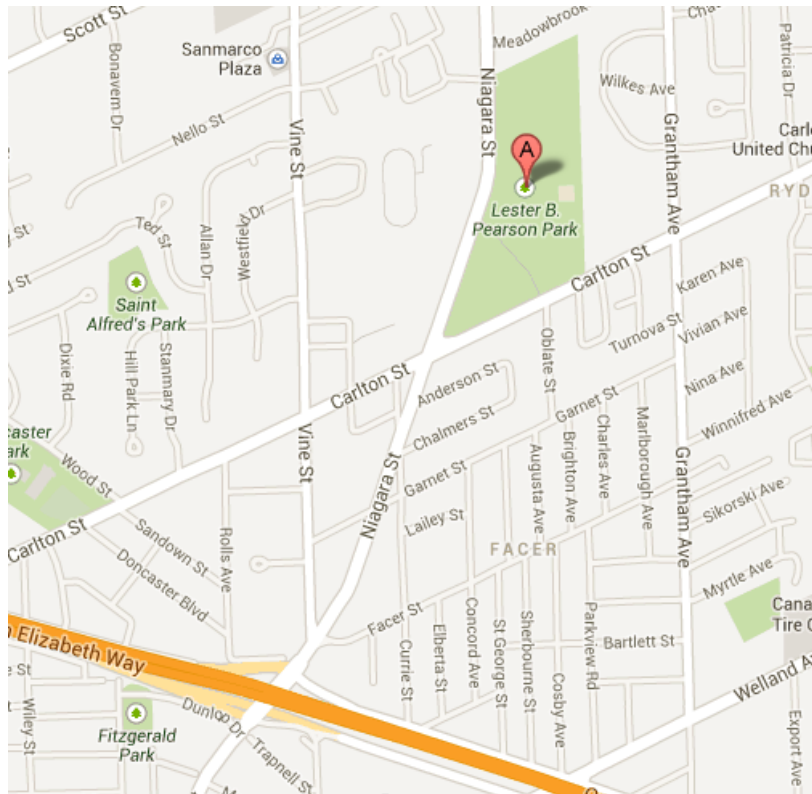

### Directions:

From 406 if travelling south (from QEW):

1. Take exit for Fourth Avenue
2. Turn right off the highway onto Fourth Avenue
3. Drive straight until you get to Vansickle Road
4. Take a left onto Vansickle Road. Club Roma is on the right hand side, about 3 kilometres up the road, past St. Paul Street West.

From 406 if travelling north:

1. Take exit for Fourth Avenue
2. Turn left off the highway onto Fourth Avenue
3. Drive straight until you get to Vansickle Road
4. Take a left onto Vansickle Road. Club Roma is on the right hand side, about 3 kilometres up the road, past St. Paul Street West.

## Directions:

From QEW travelling towards Niagara Falls:

1. Take Niagara Street exit off QEW
2. Turn left onto Niagara Street, keep going straight, do not turn left onto Vine
3. Pearson Park is about 2 kilometres up the road, just past Carleton Street

### Directions From Toronto:

1. Take QEW exit at Lake Street, take a right hand turn and drive over the highway towards the Lake.
2. Take a right hand turn on Lakeshore Road.
3. Keep on Driving down Lakeshore Road until you get to Niagara Street, make another right hand turn, the field and parking lot is on the left.