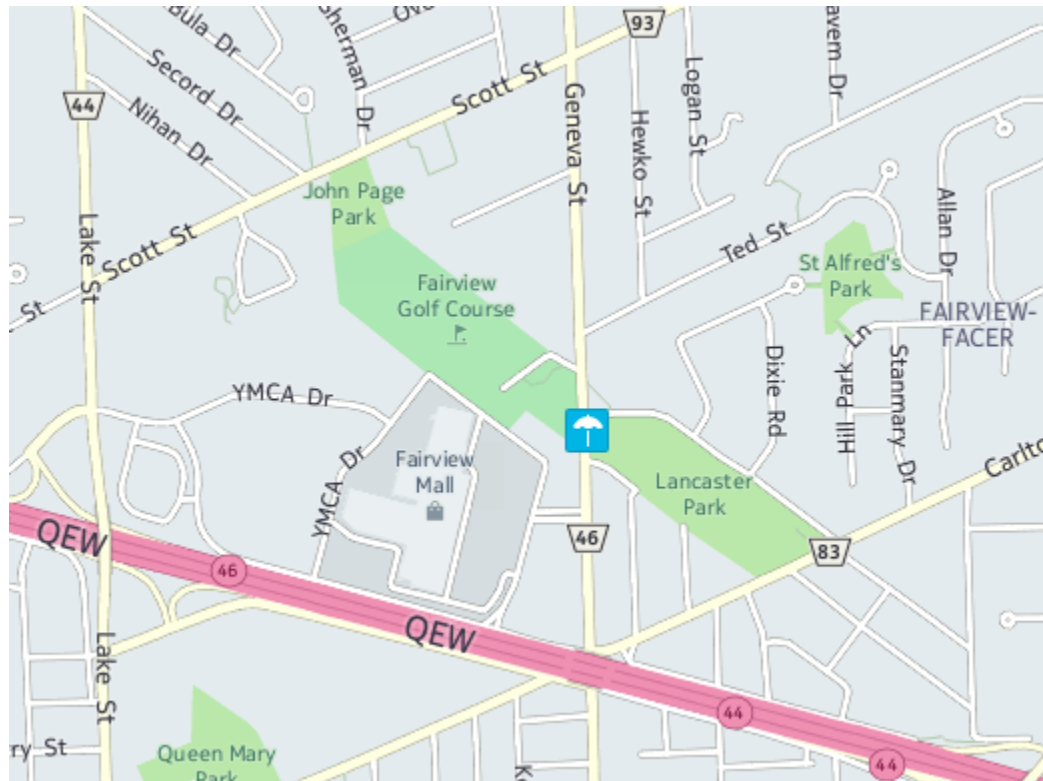

### Directions:

From 406 if travelling south (from QEW):

1. Take exit for Fourth Avenue
2. Turn right off the highway onto Fourth Avenue
3. Drive straight until you get to Vansickle Road
4. Take a left onto Vansickle Road. Club Roma is on the right hand side, about 3 kilometres up the road, past St. Paul Street West.

### Directions from QEW from Toronto:

1. Take the Niagara Street/Welland Avenue exit off the QEW in St. Catharines. Stay to the right onto Dunkirk Road, do not go left up to Niagara Street.
2. Turn Left on Welland Avenue and go under the overpass.
3. When you get to Bunting Road stoplights (at Walmart), make a left hand turn.
4. The fields are on the right hand side. There is a parking lot for the park itself there, or you can proceed down further to El McCully School and park in the school parking lot there.

### From Toronto:

1. Take QEW exit at Lake Street, take a right hand turn and drive over the highway towards the Lake.
2. Take a right hand turn on Scott Street.
3. Keep driving on Scott Street until you get to Geneva, make a right hand turn.
4. The fields are located across from Fairview Mall, on Wood Street on the left hand side.

### From Niagara Falls:

1. Take QEW exit at Lake Street, take a left hand turn.
2. Take a right hand turn on Scott Street.
3. Keep driving on Scott Street until you get to Geneva, make a right hand turn.
4. The fields are located across from Fairview Mall, on Wood Street on the left hand side.