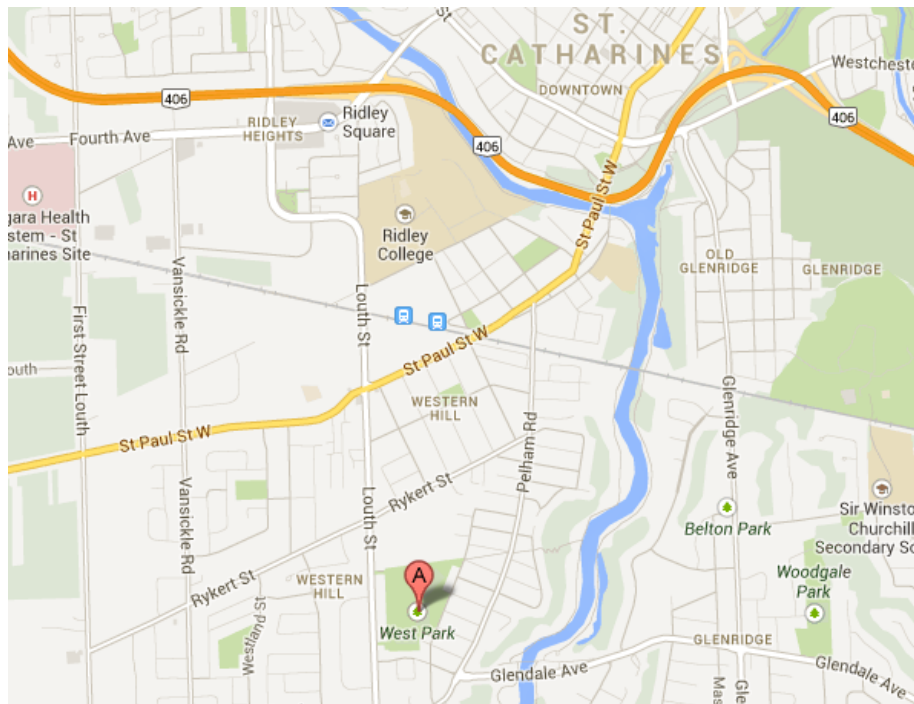

### Directions:

From 406 if travelling south (from QEW):

1. Take exit for Fourth Avenue
2. Turn right off the highway onto Fourth Avenue
3. Drive straight until you get to Vansickle Road
4. Take a left onto Vansickle Road. Club Roma is on the right hand side, about 3 kilometres up the road, past St. Paul Street West.

## Directions:

From QEW travelling towards Niagara Falls:

1. Take Niagara Street exit off QEW
2. Turn left onto Niagara Street, keep going straight, do not turn left onto Vine
3. Pearson Park is about 2 kilometres up the road, just past Carleton Street

## From QEW from Toronto/Hamilton:

1. Take QEW to 406 South to Welland/Port Colborne
2. Take Glendale Avenue Exit
3. Turn Left onto Glendale Avenue, keep travelling down Glendale past Merrit St
4. Turn Right onto Keele Street
5. Turn Left onto Hazel Street, fields are on the left.

### Directions:

From 406 travelling south:

1. Take exit for Fourth Avenue
2. Turn right off the highway onto Fourth Avenue
3. Take a left onto Louth Street
4. West Park fields are located on the Left hand side about 3 kilometre up the road, past St. Paul Street West.