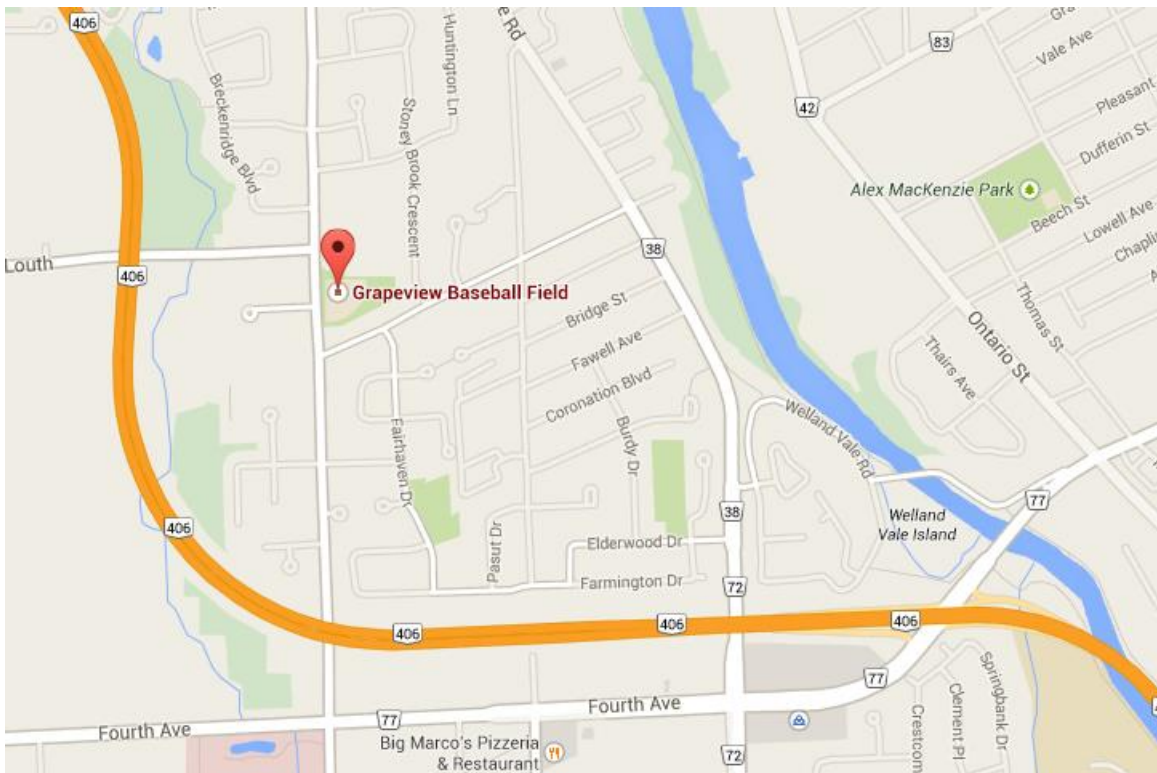

Grapeview Field

Address: 108 First St. Louth, St. Catharines

Directions from 406 Travelling South:

1. Take a right on exit off 406 onto Fourth Avenue.
2. Drive on Fourth Avenue until you get to 1st Street Louth.
3. Take a right hand turn.
4. Field is at Grapeview School on right hand side.

Directions from 406 Travelling North:

1. Keep straight off exit right onto Fourth Avenue.
2. Drive on Fourth Avenue until you get to 1st Street Louth.
3. Take a right hand turn.
4. Field is at Grapeview School on right hand side.