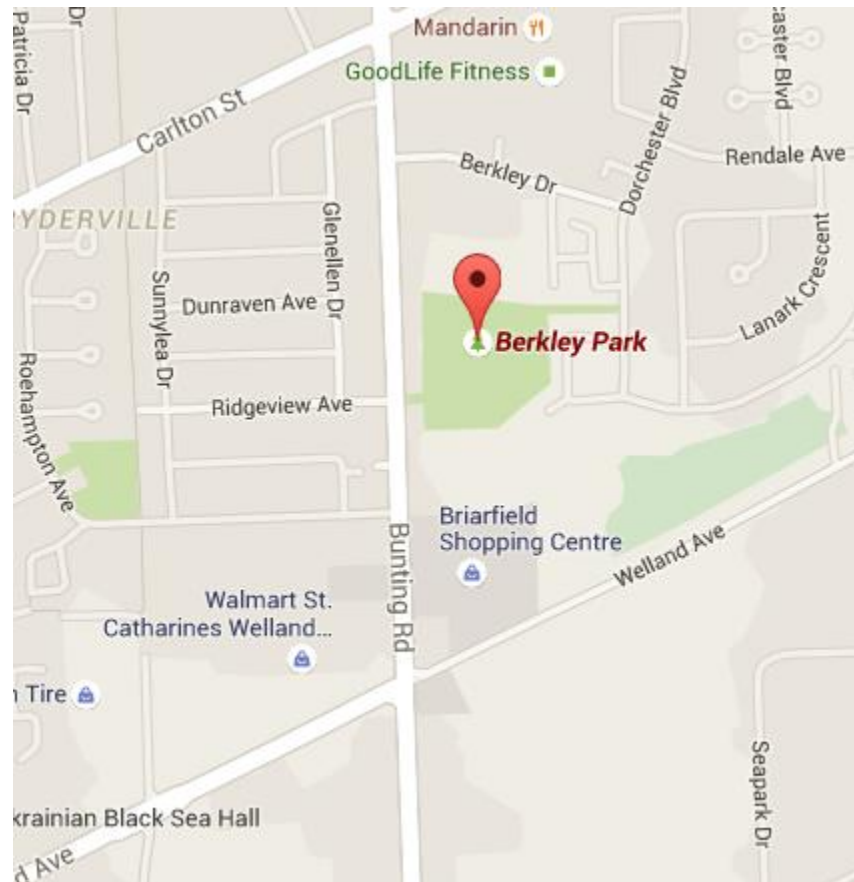

Berkley Fields

44 Ridgeview Avenue, St. Catharines

Directions from QEW from Toronto:

1. Take the Niagara Street/Welland Avenue exit off the QEW in St. Catharines. Stay to the right onto Dunkirk Road, do not go left up to Niagara Street.
2. Turn Left on Welland Avenue and go under the overpass.
3. When you get to Bunting Road stoplights (at Walmart), make a left hand turn.
4. The fields are on the right hand side. There is a parking lot for the park itself there, or you can proceed down further to El McCully School and park in the school parking lot there.

Directions from QEW from Fort Erie:

1. Take the Niagara Street exit just after you finish crossing the Garden City Skyway, going towards Toronto.
2. Take your first right onto Grantham Avenue (next to the Beer Store)
3. Turn another right onto Welland Avenue
4. When you get to Bunting Road stoplights (at Walmart), make a left hand turn.
5. The fields are on the right hand side. There is a parking lot for the park itself there, or you can proceed down further to El McCully School and park in the school parking lot there.