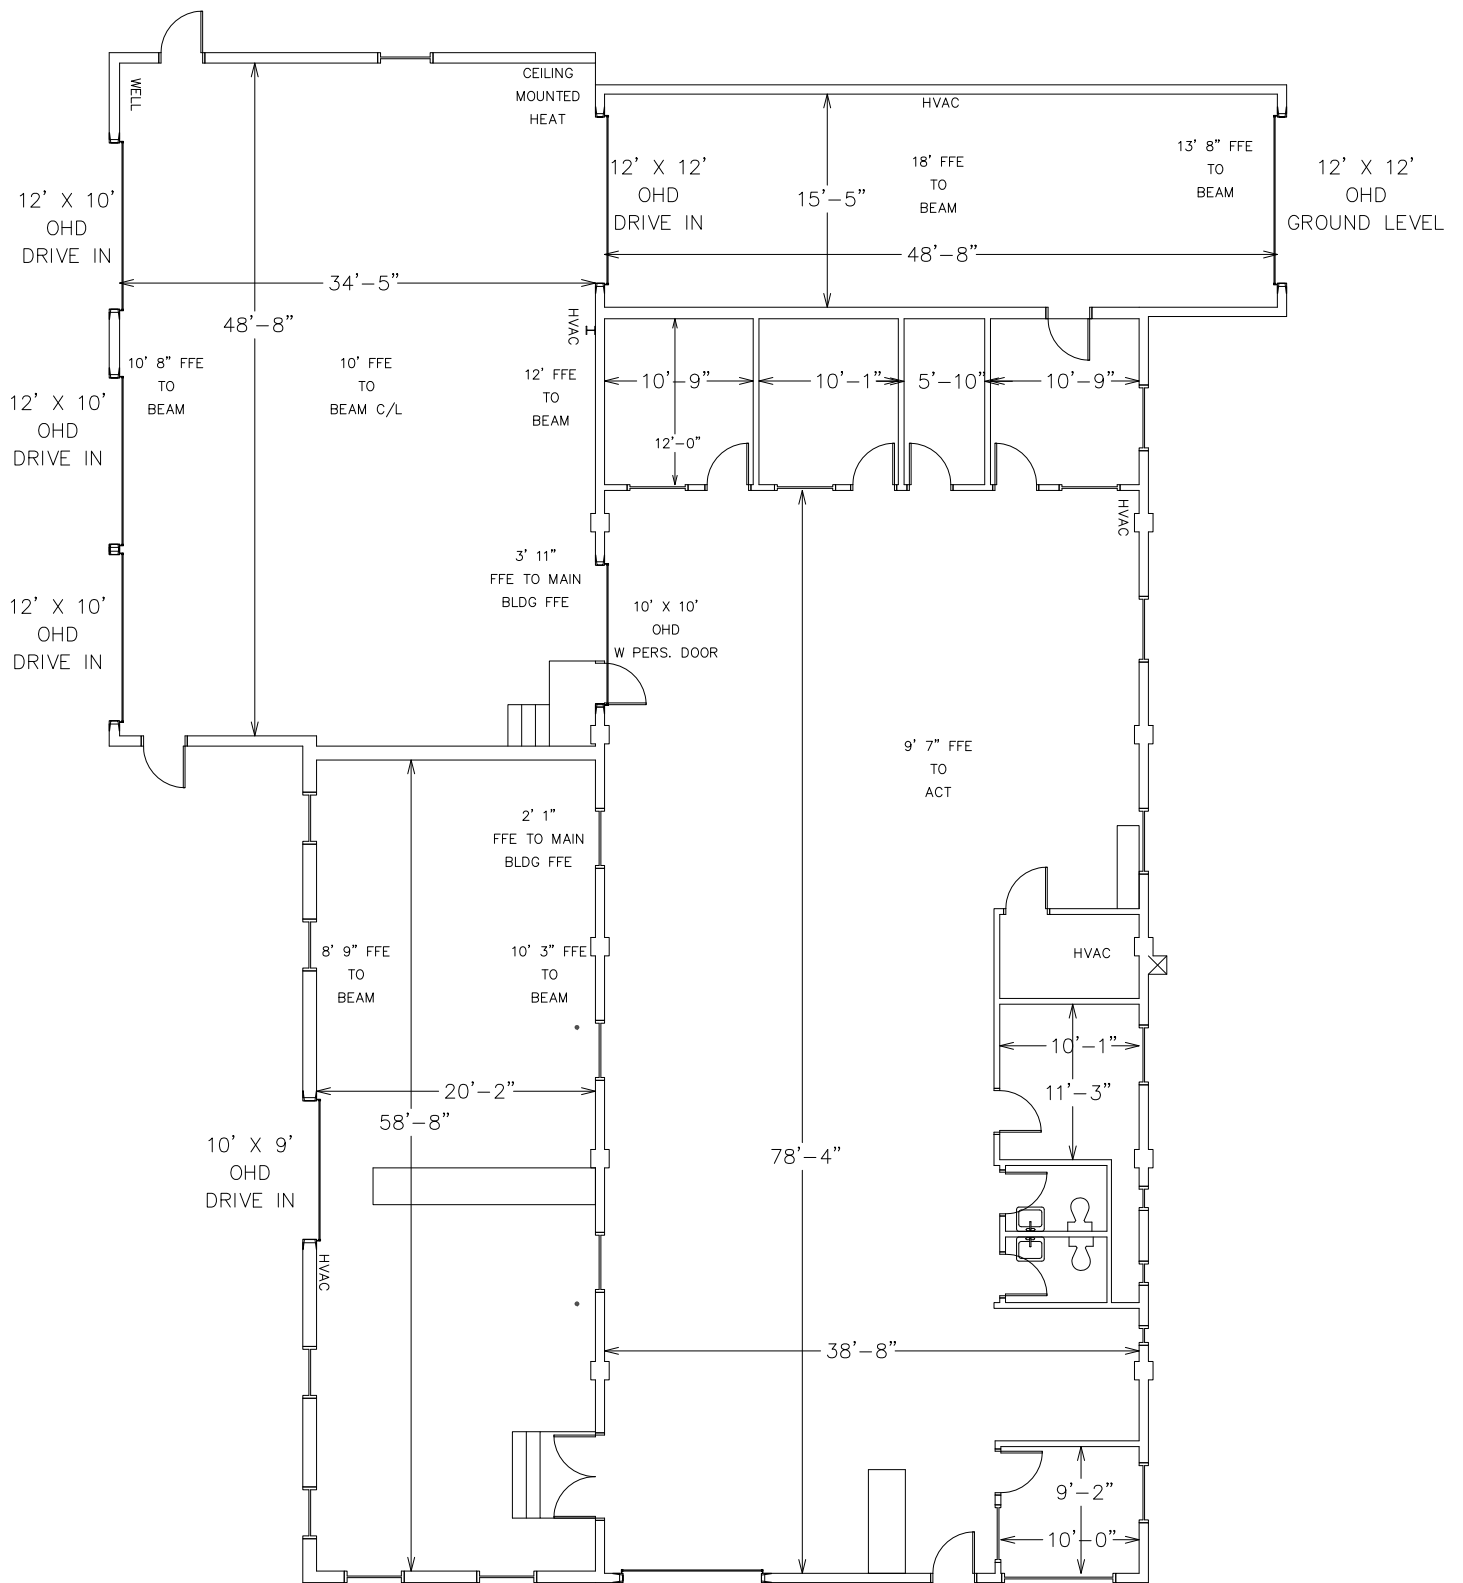

3613 PROVIDENCE RD. SOUTH
 WAXHAW NC
 6,061 TOTAL SF

3611 PROVIDENCE RD S
 WAXHAW NC
 7,546 TOTAL SF

12' X 12'
OHD
DRIVE IN

12' X 12'
OHD
DRIVE IN

12' X 12'
OHD
DRIVE IN

3611 PROVIDENCE RD S
BLDG B
2,432 TOTAL SF