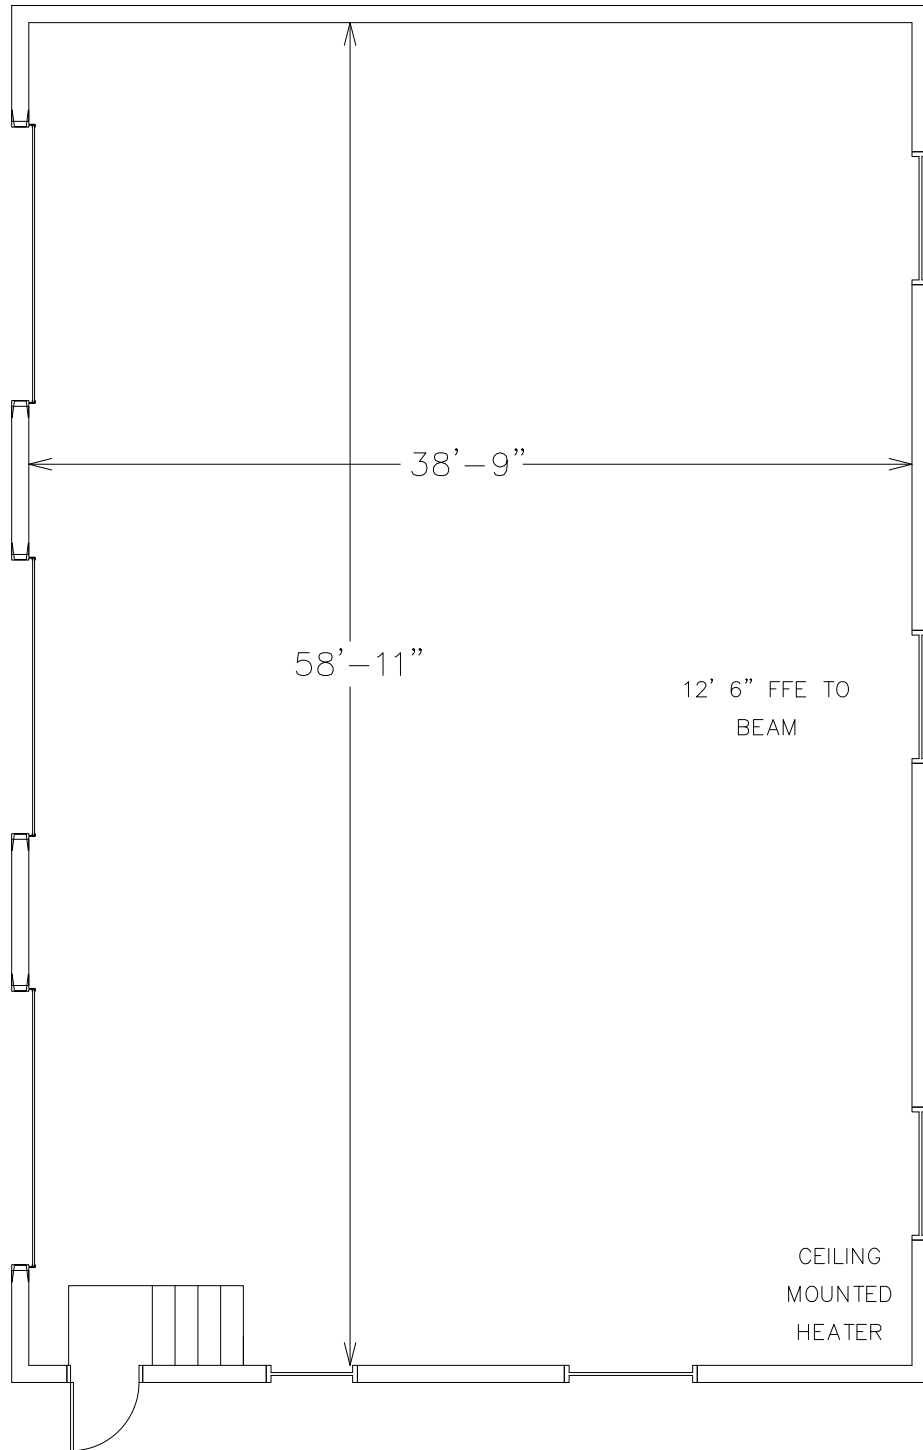

3613 PROVIDENCE RD. SOUTH
 WAXHAW NC
 6,061 TOTAL SF

3611 PROVIDENCE RD S
 WAXHAW NC
 7,546 TOTAL SF

12' X 12'
OHD
DRIVE IN

12' X 12'
OHD
DRIVE IN

12' X 12'
OHD
DRIVE IN

3611 PROVIDENCE RD S
BLDG B
2,432 TOTAL SF