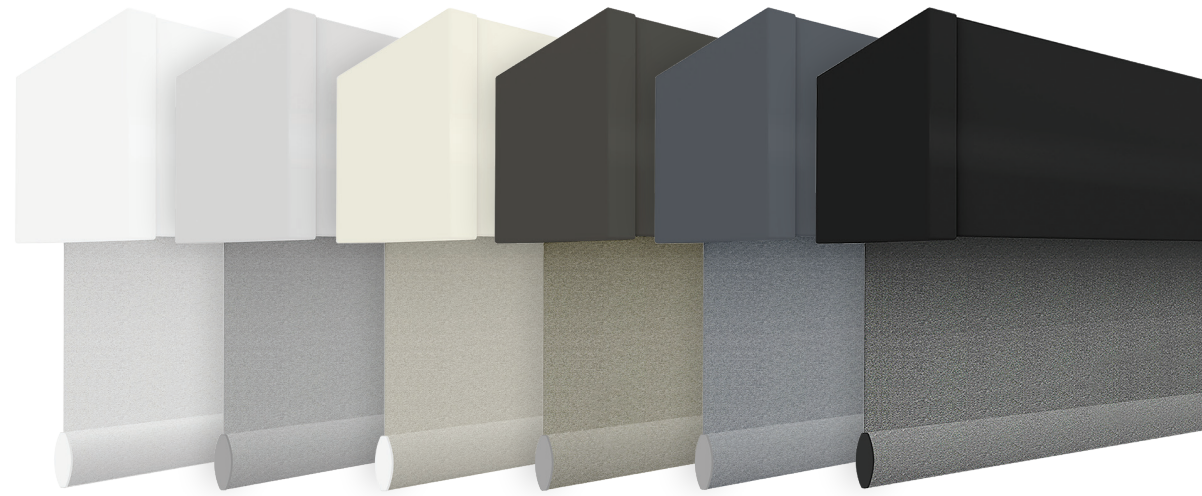

Fascia

Fashionable robust aluminum fascia that conceals the fabric roll and provides a clean and contemporary aesthetic for spaces that require more of a modern finish.

Power Options

Chain Pull

Spring Pull

AC

DC

Battery

TRUEPoE

Configurations

Single

Coupled

Dual

Sizes

Small

Medium

Large

Color and Finish

Robust Aluminum

White

Anodized