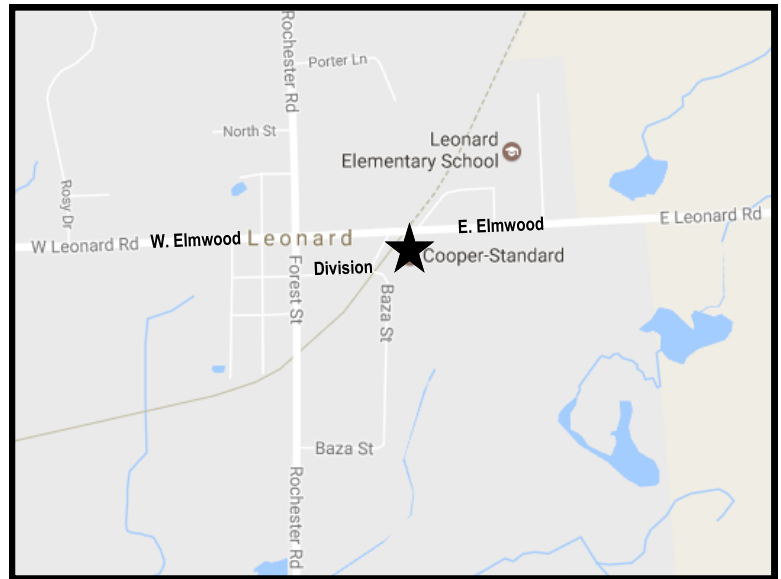

CAR SHOW

At the Addison Township Firefighters

STRAWBERRY FESTIVAL

Car Show Hours

Gate Opens	9:00 am
Exhibitors Set-up	9:00-10:30
Car Show Hours	10:30-3:00
CASH Prizes Awarded	3:30

COOPER STANDARD

Parking Lot—180 E. Elmwood, Leonard 48367

**Best of Show
1st Place & 2nd Place**

Classes:

- Antique Restored
- Custom
- Pro Street
- Restored
- Street machine
- Street Rod-glass
- Street Rod-steel
- Truck & Van
- Motorcycles welcome

Leonard is approximately 40 miles north of Detroit. Located in the north east corner of Oakland County.

PLEASE NOTE: The intersection of Elmwood (which is Leonard Rd.) and Forest St. (which is Rochester Rd.) will be closed from 10am—midnight on Sat. July 15th, 2017. E. Elmwood can be accessed to reach Cooper Standard by way of Baza St. or Division.